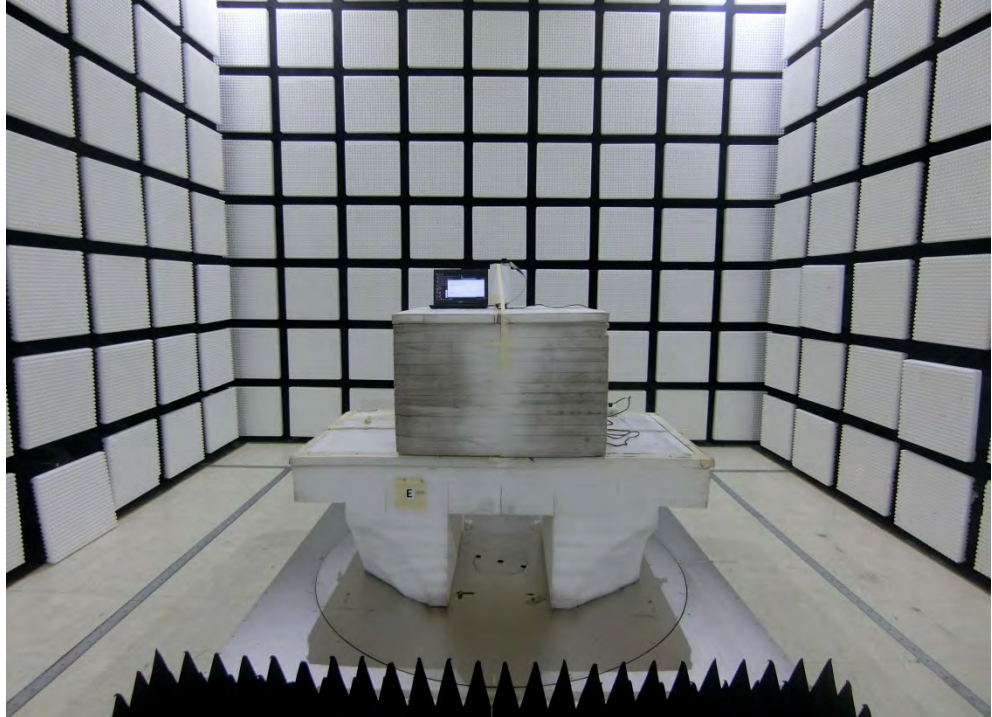

Test Configuration: Above 1GHz

FRONT VIEW