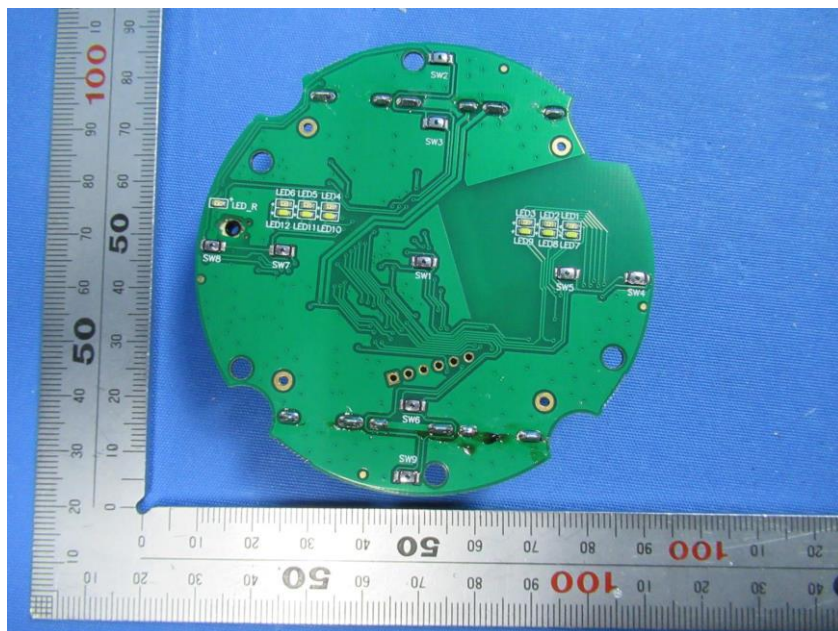

Internal Photos

Applicant:	Kohler Co.
Address of Applicant:	444 Highland Drive Kohler, WI 53044 United States
Equipment Under Test (EUT):	
Product Name:	NUMI2.0 remote controller
Model No.:	1418125

End