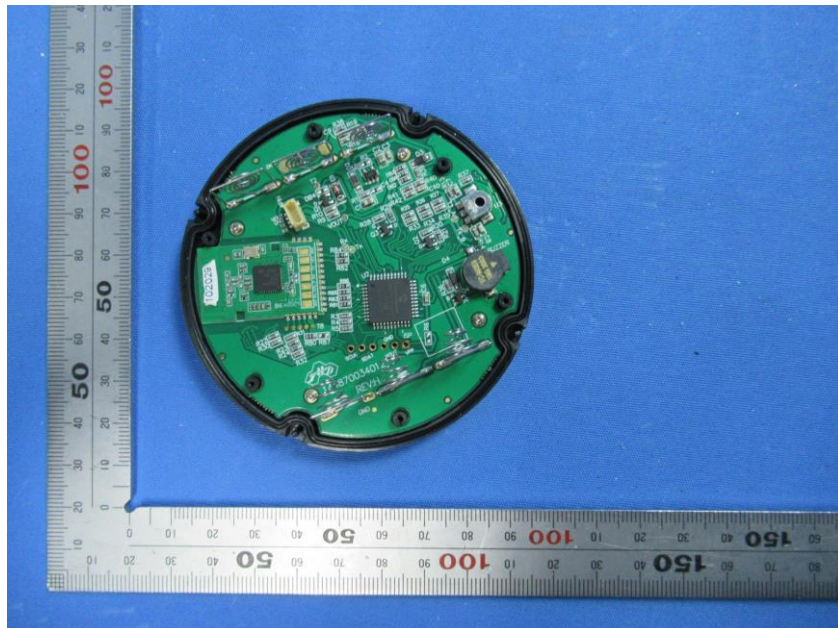

Internal Photos

Applicant:	Kohler Co.
Address of Applicant:	444 Highland Drive Kohler, WI 53044 United States
Equipment Under Test (EUT):	
Product Name:	NUMI2.0 remote controller
Model No.:	1418125

End