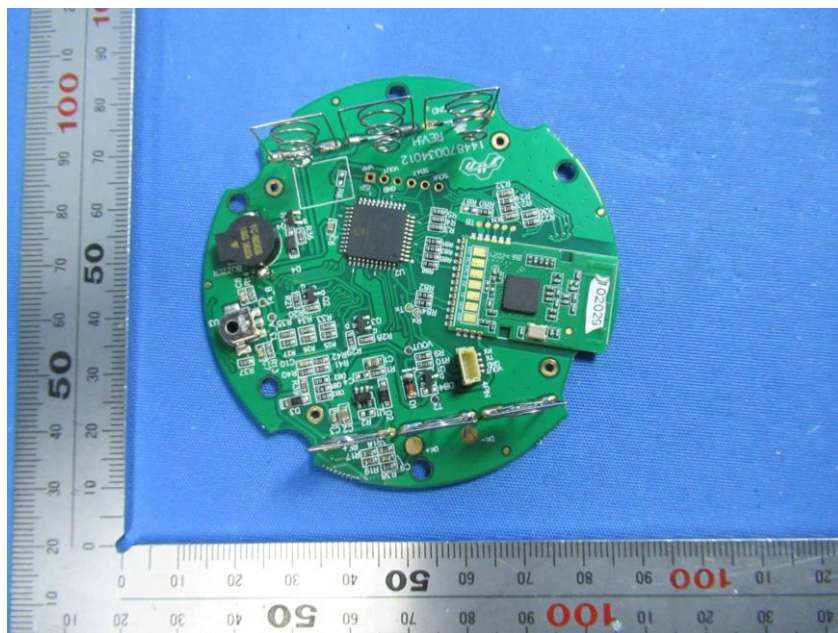

Internal Photos

Applicant:	Kohler Co.
Address of Applicant:	444 Highland Drive Kohler, WI 53044 United States
Equipment Under Test (EUT):	
Product Name:	NUMI2.0 remote controller
Model No.:	1418125

End