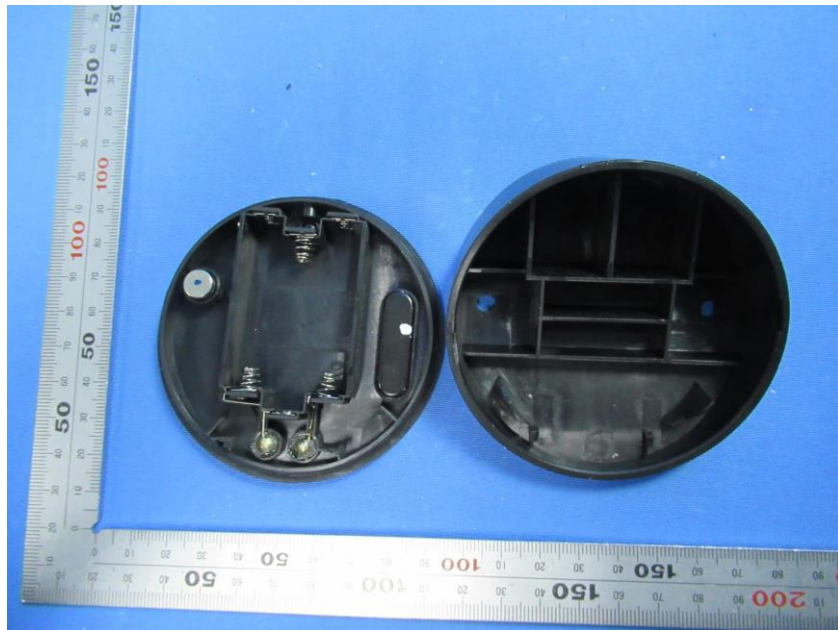

Internal Photos

Applicant:	Kohler Co.
Address of Applicant:	444 Highland Drive Kohler, WI 53044 United States
Equipment Under Test (EUT):	
Product Name:	NUMI2.0 remote controller
Model No.:	1418125

End