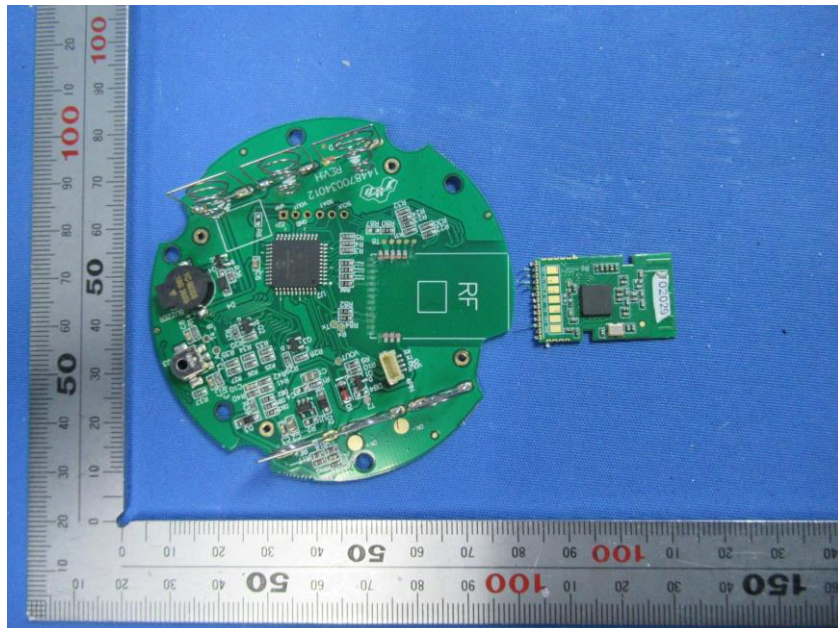

Internal Photos

Applicant:	Kohler Co.
Address of Applicant:	444 Highland Drive Kohler, WI 53044 United States
Equipment Under Test (EUT):	
Product Name:	NUMI2.0 remote controller
Model No.:	1418125

End