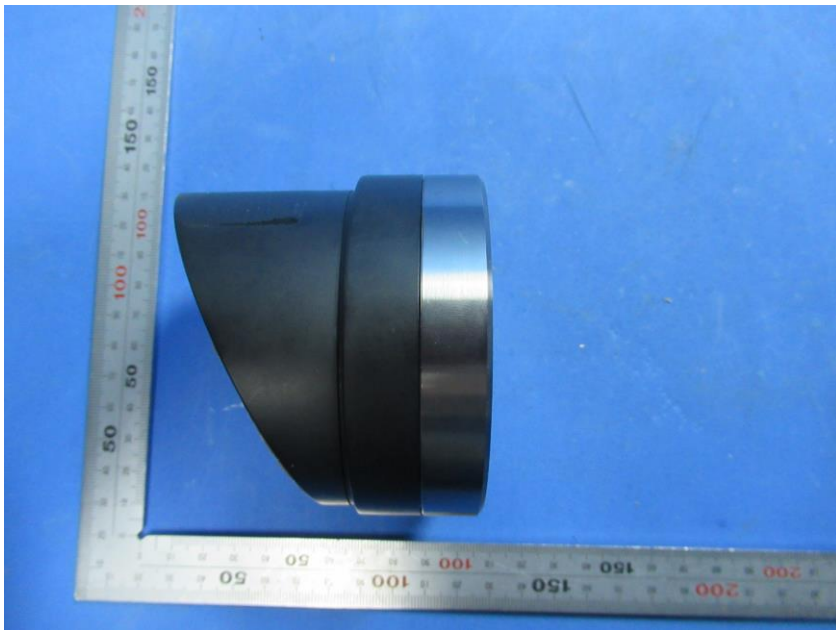

## **External Photos**

<b>Applicant:</b>	Kohler Co.
<b>Address of Applicant:</b>	444 Highland Drive Kohler, WI 53044 United States
<b>Equipment Under Test (EUT):</b>	
<b>Product Name:</b>	NUMI2.0 remote controller
<b>Model No.:</b>	1418125