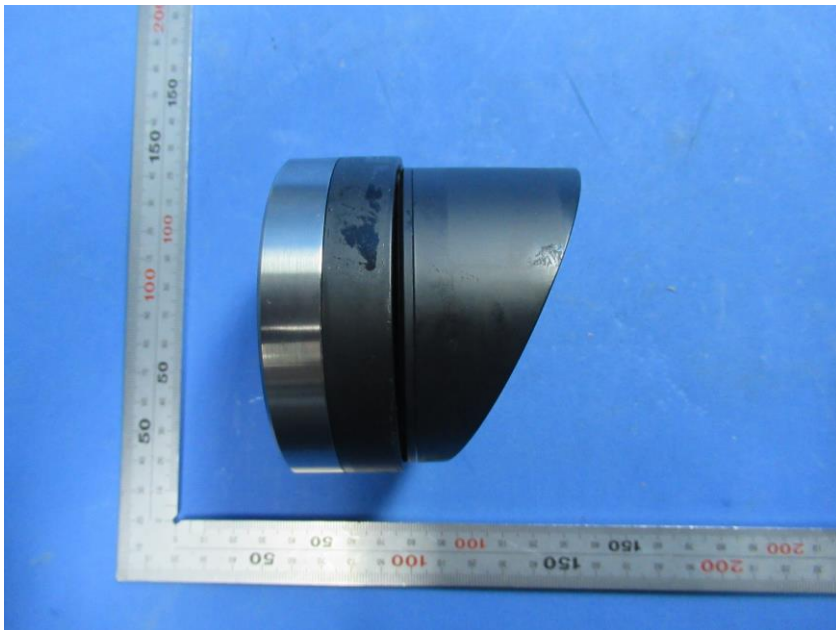

## **External Photos**

<b>Applicant:</b>	Kohler Co.
<b>Address of Applicant:</b>	444 Highland Drive Kohler, WI 53044 United States
<b>Equipment Under Test (EUT):</b>	
<b>Product Name:</b>	NUMI2.0 remote controller
<b>Model No.:</b>	1418125