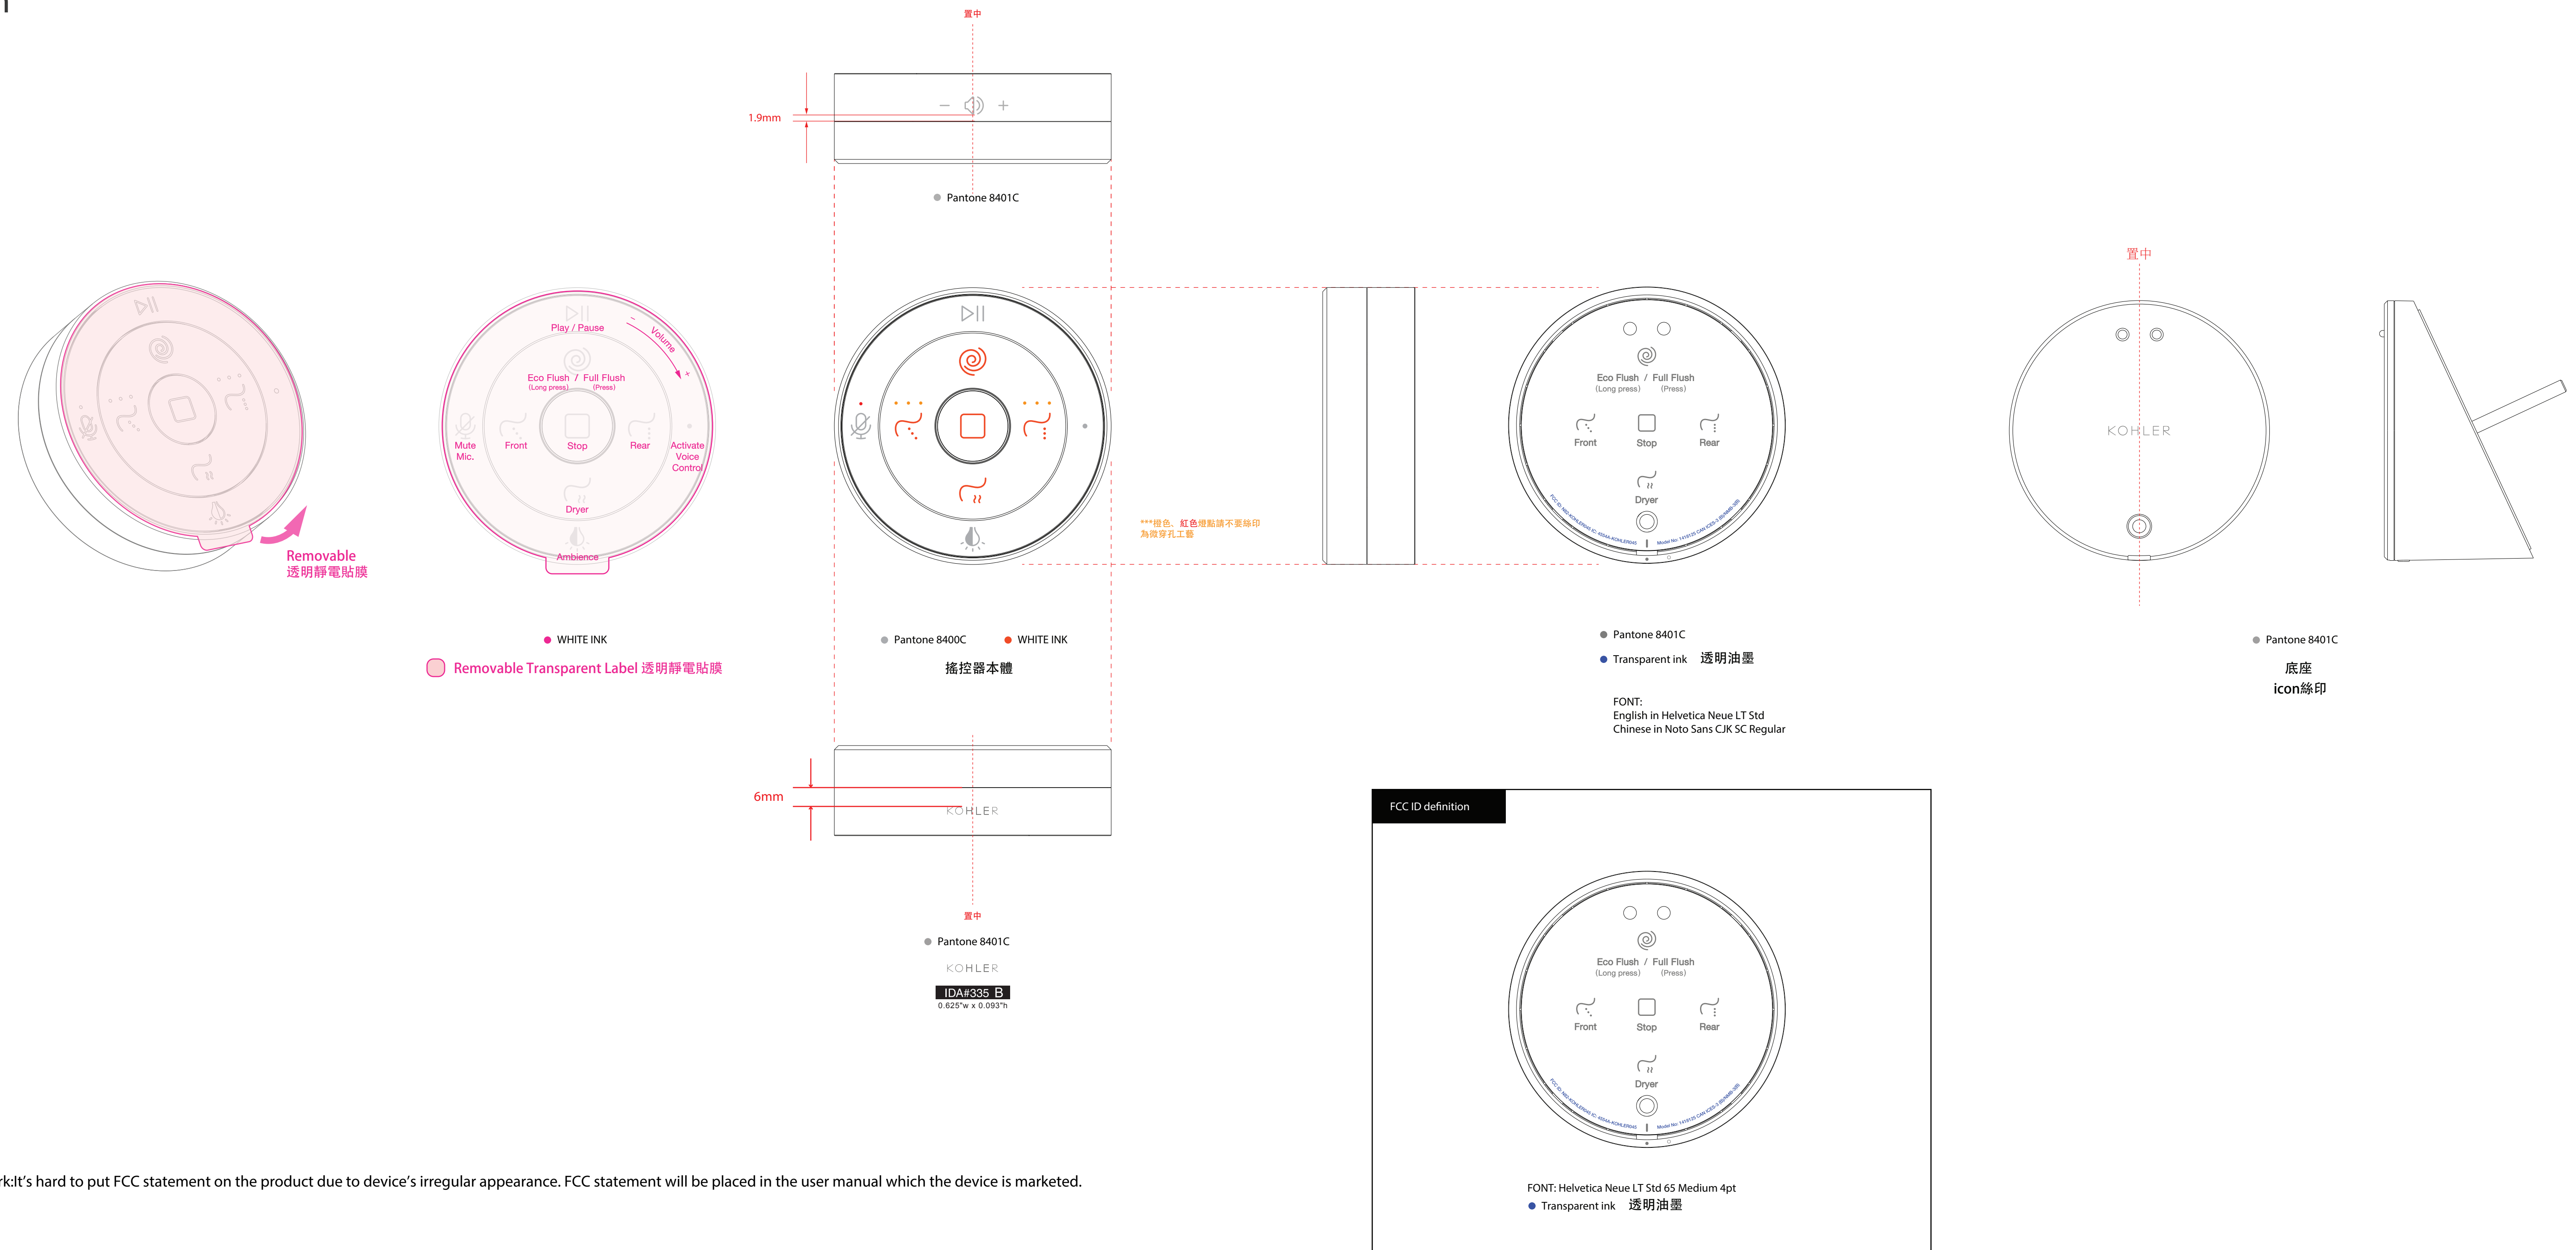

NUMI 2 remote PA version

Remark: It's hard to put FCC statement on the product due to device's irregular appearance. FCC statement will be placed in the user manual which the device is marketed.

NUMI 2 remote China version

● WHITE INK

● Removable Transparent Label 透明靜電貼膜

● Pantone 8401C

● Pantone 8400C ● WHITE INK

遙控器本體

***橙色、紅色燈點請不要絲印
為微穿孔工藝

● Pantone 8401C

● Transparent ink 透明油墨

FONT:
English in Helvetica Neue LT Std
Chinese in Noto Sans CJK SC Regular

● Pantone 8401C

KOHLER

IDA#335 B

0.625" w x 0.093" h

● Pantone 8401C

底座
icon絲印

PA Version

透明贴纸

IDA#335 B 0.625"w x 0.093"h	KOHLER	透明光面贴纸 ● Pantone 8401C
--------------------------------	--------	---------------------------

China Version