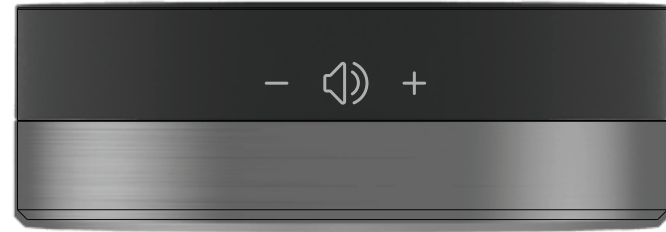

● WHITE INK

● Removable Transparent Label 透明靜電貼膜

● Pantone 8401C

● Pantone 8400C ● WHITE INK

遙控器本體

***橙色、紅色燈點請不要絲印
為微穿孔工藝

● Pantone 8401C

● Transparent ink 透明油墨

FONT:
English in Helvetica Neue LT Std
Chinese in Noto Sans CJK SC Regular

● Pantone 8401C

KOHLER

IDA#335 B

0.625" w x 0.093" h

● Pantone 8401C

底座
icon絲印

PA Version