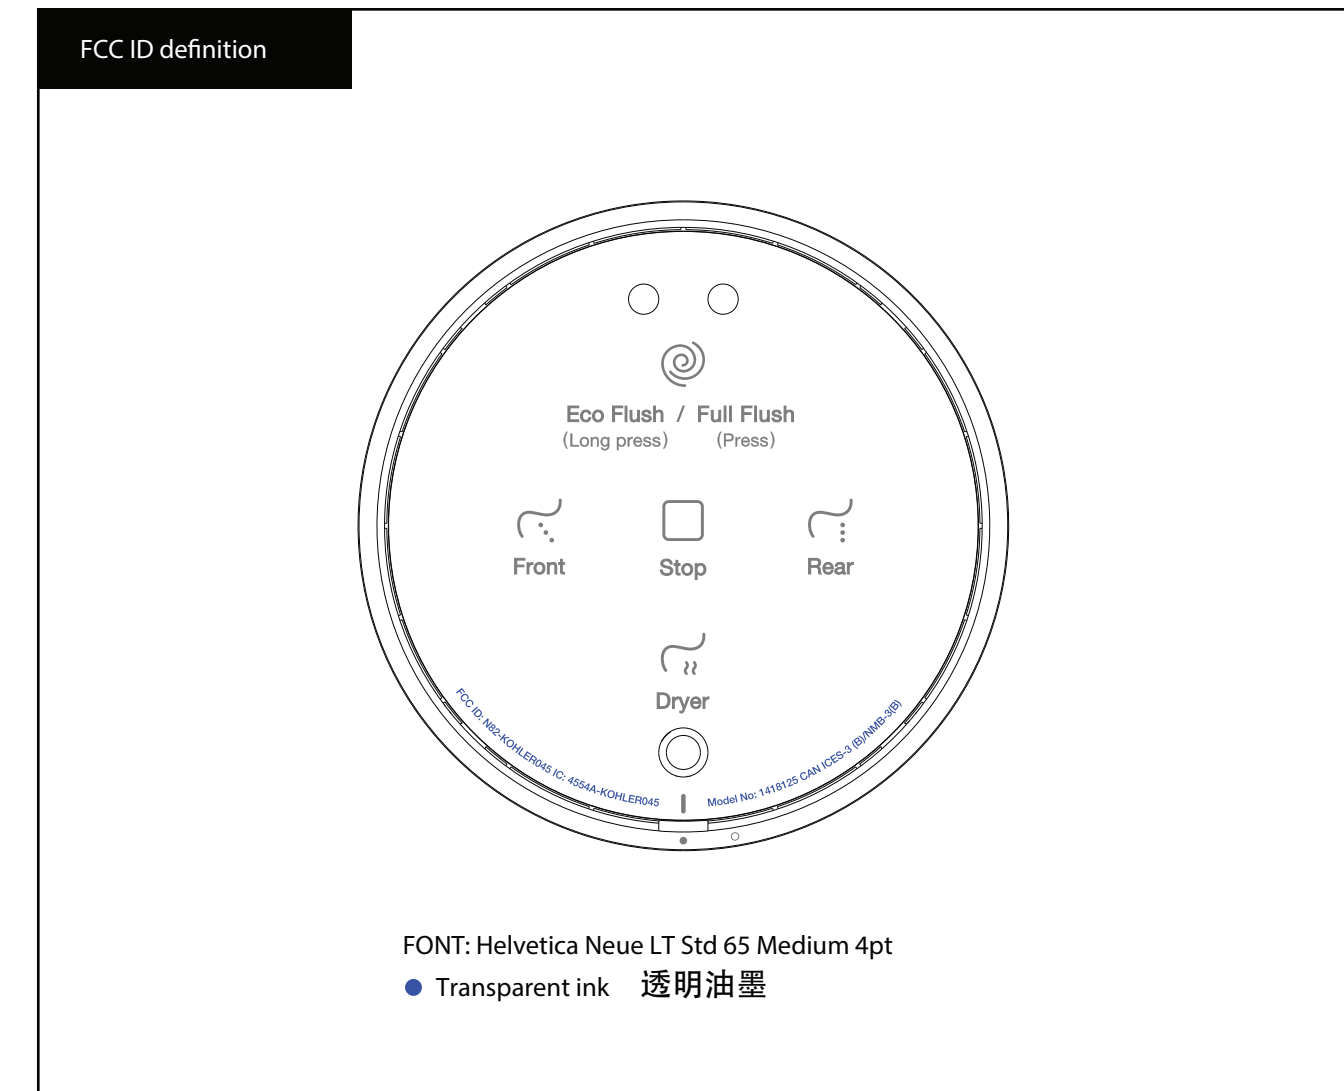

NUMI 2 remote PA version

Remark: It's hard to put FCC statement on the product due to device's irregular appearance. FCC statement will be placed in the user manual which the device is marketed.

NUMI 2 remote China version

● WHITE INK

● Removable Transparent Label 透明靜電貼膜

● Pantone 8401C

● Pantone 8400C ● WHITE INK

遙控器本體

***橙色、紅色燈點請不要絲印
為微穿孔工藝

● Pantone 8401C

● Transparent ink 透明油墨

FONT:
English in Helvetica Neue LT Std
Chinese in Noto Sans CJK SC Regular

● Pantone 8401C

KOHLER

IDA#335 B

0.625" w x 0.093" h

● Pantone 8401C

底座
icon絲印

PA Version

透明贴纸

IDA#335 B 0.625"w x 0.093"h	KOHLER	透明光面贴纸 ● Pantone 8401C
--------------------------------	--------	---------------------------

China Version