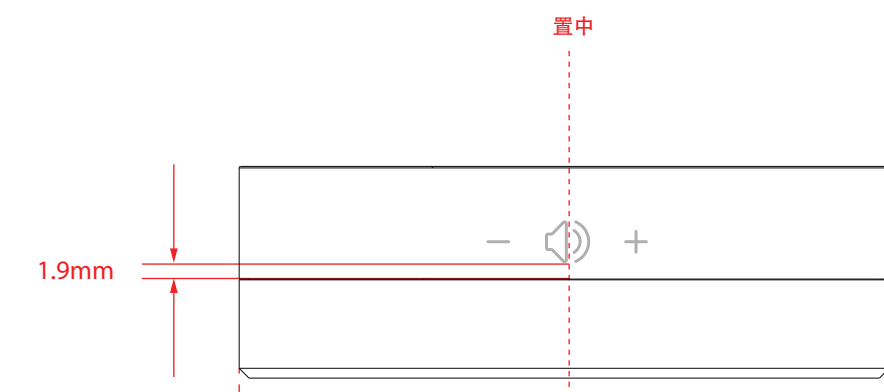

NUMI 2 remote PA version

Remark: It's hard to put FCC statement on the product due to device's irregular appearance. FCC statement will be placed in the user manual which the device is marketed.

NUMI 2 remote China version

● WHITE INK

● Removable Transparent Label 透明靜電貼膜

● Pantone 8401C

● Pantone 8400C ● WHITE INK

遙控器本體

***橙色、紅色燈點請不要絲印
為微穿孔工藝

● Pantone 8401C

● Transparent ink 透明油墨

FONT:
English in Helvetica Neue LT Std
Chinese in Noto Sans CJK SC Regular

● Pantone 8401C

KOHLER

IDA#335 B

0.625" w x 0.093" h

● Pantone 8401C

底座
icon絲印

PA Version

透明贴纸

IDA#335 B 0.625"w x 0.093"h	KOHLER	透明光面贴纸 ● Pantone 8401C
--------------------------------	--------	---------------------------

China Version