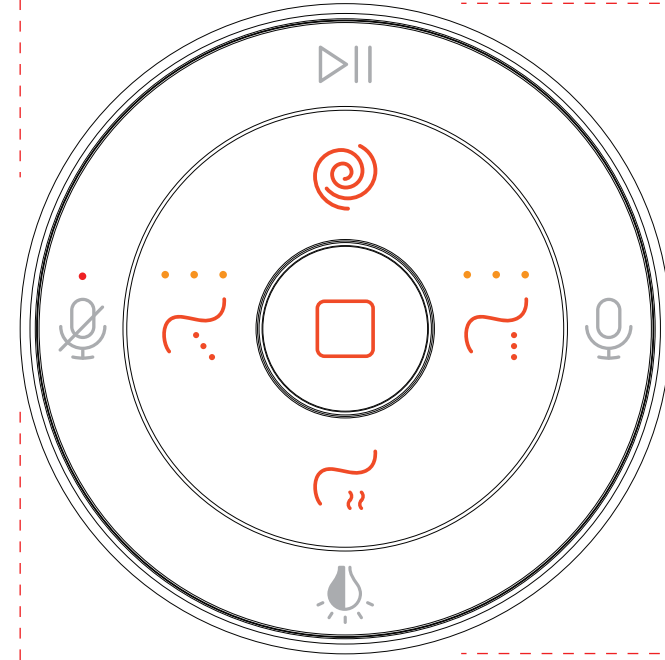

NUMI 2 remote PA version

Remark: It's hard to put FCC statement on the product due to device's irregular appearance. FCC statement will be placed in the user manual which the device is marketed.

NUMI 2 remote China version

● WHITE INK

● Removable Transparent Label 透明靜電貼膜

● Pantone 8401C

● Pantone 8400C ● WHITE INK

遙控器本體

***橙色、紅色燈點請不要絲印
為微穿孔工藝

● Pantone 8401C

● Transparent ink 透明油墨

FONT:
English in Helvetica Neue LT Std
Chinese in Noto Sans CJK SC Regular

● Pantone 8401C

KOHLER

IDA#335 B

0.625" w x 0.093" h

● Pantone 8401C

底座
icon絲印

PA Version

透明贴纸

IDA#335 B 0.625"w x 0.093"h	KOHLER	透明光面贴纸 ● Pantone 8401C
--------------------------------	--------	---------------------------

China Version