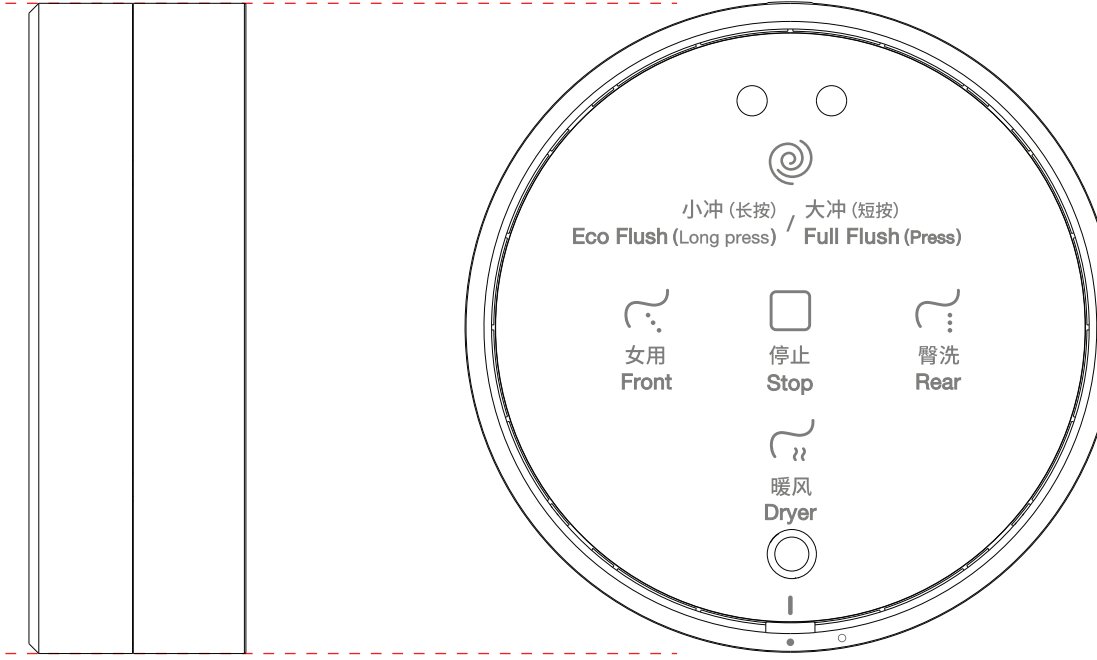

NUMI 2 remote PA version

Remark: It's hard to put FCC statement on the product due to device's irregular appearance. FCC statement will be placed in the user manual which the device is marketed.

NUMI 2 remote China version

● WHITE INK

● Removable Transparent Label 透明靜電貼膜

● Pantone 8401C

● Pantone 8400C ● WHITE INK

遙控器本體

***橙色、紅色燈點請不要絲印
為微穿孔工藝

● Pantone 8401C

● Transparent ink 透明油墨