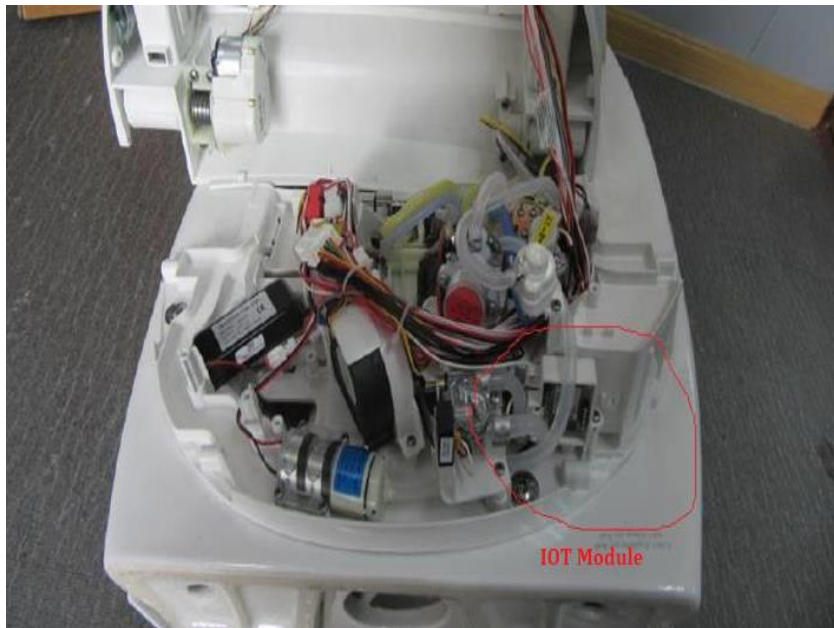

Internal Photos

Applicant:	Kohler Co.
Address of Applicant:	444 Highland Drive Kohler, WI 53044 United States
Equipment Under Test (EUT):	
Product Name:	EIR Intelligent Toilet
Model No.:	K-77795

Uart Cloud Module:

Microwave module:

End