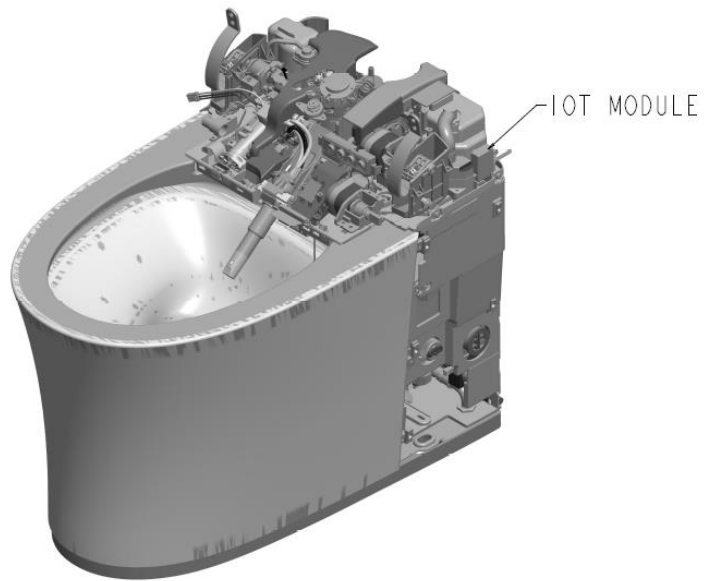

Internal Photos

Applicant:	Kohler Co.
Address of Applicant:	444 Highland Drive Kohler, WI 53044 United States
Equipment Under Test (EUT):	
Product Name:	EIR Intelligent Toilet
Model No.:	K-77795

Uart Cloud Module:

Microwave module:

End