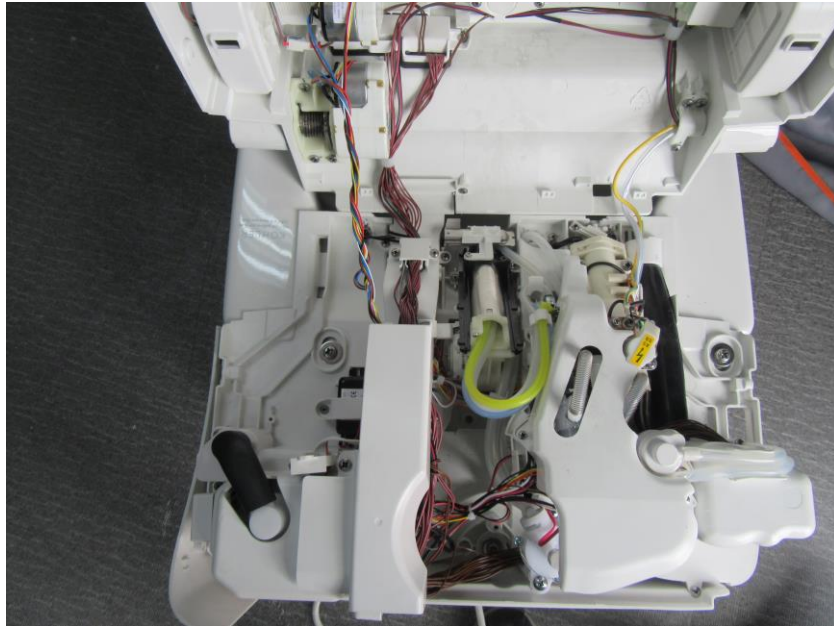

Internal Photos

Applicant:	Kohler Co.
Address of Applicant:	444 Highland Drive Kohler, WI 53044 United States
Equipment Under Test (EUT):	
Product Name:	EIR Intelligent Toilet
Model No.:	K-77795

Uart Cloud Module:

Microwave module:

End