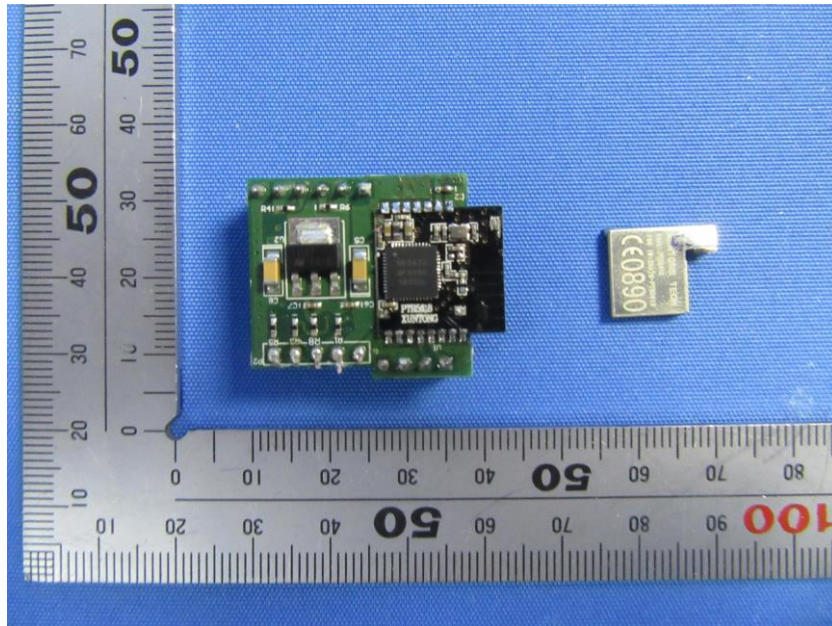

Internal Photos

Applicant:	Kohler Co.
Address of Applicant:	444 Highland Drive Kohler, WI 53044 United States
Equipment Under Test (EUT):	
Product Name:	EIR Intelligent Toilet
Model No.:	K-77795

Uart Cloud Module:

Microwave module:

End