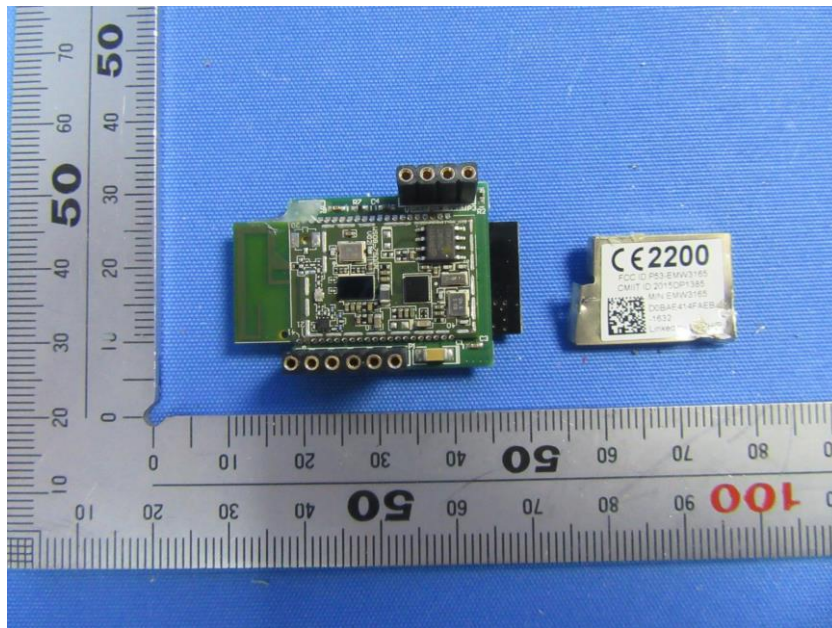

Internal Photos

Applicant:	Kohler Co.
Address of Applicant:	444 Highland Drive Kohler, WI 53044 United States
Equipment Under Test (EUT):	
Product Name:	EIR Intelligent Toilet
Model No.:	K-77795

Uart Cloud Module:

Microwave module:

End