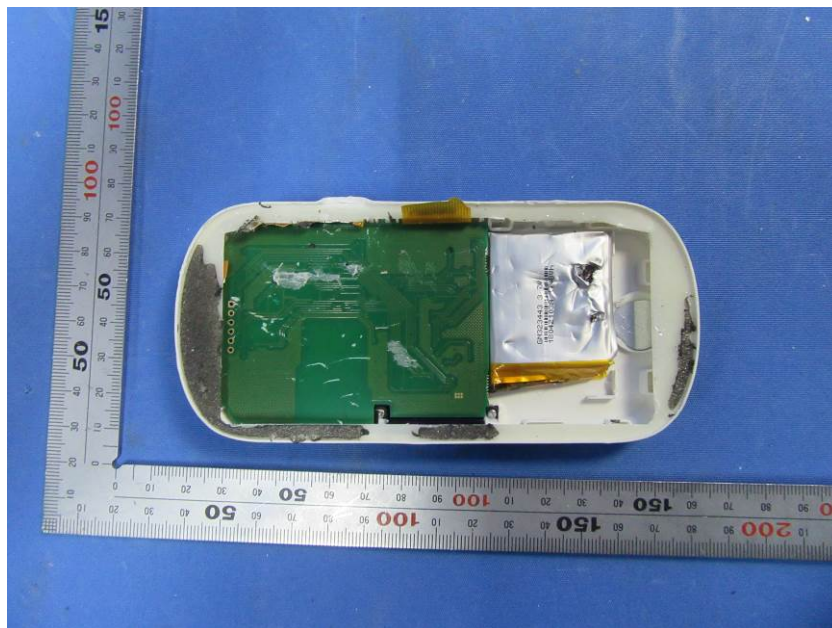

Internal Photos

Applicant:	Kohler Co.
Address of Applicant:	444 Highland Drive Kohler, WI 53044 United States
Equipment Under Test (EUT):	
Product Name:	Eir Intelligent Remote Control
Model No.:	1377073