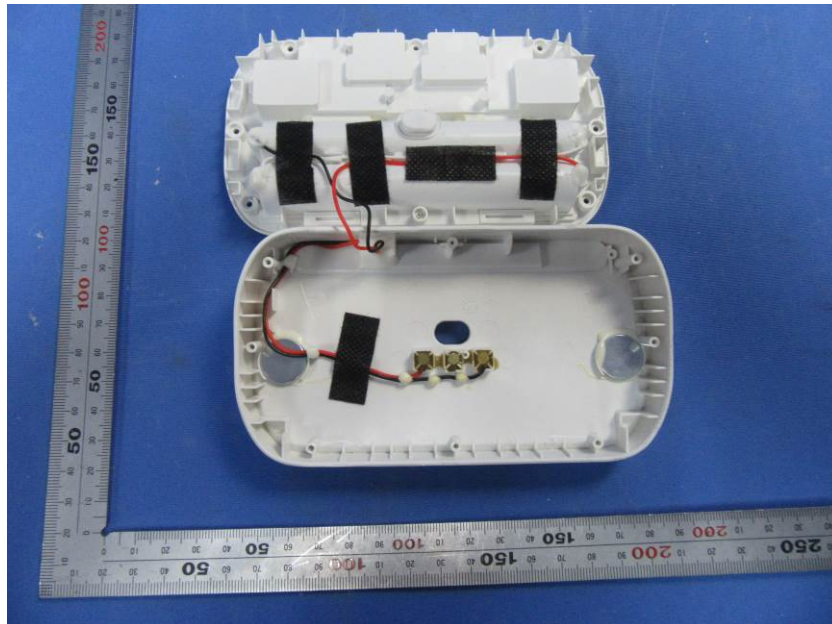

Internal Photos

Applicant:	Kohler Co.
Address of Applicant:	444 Highland Drive Kohler, WI 53044 United States
Equipment Under Test (EUT):	
Product Name:	Eir Intelligent Remote Control
Model No.:	1377073