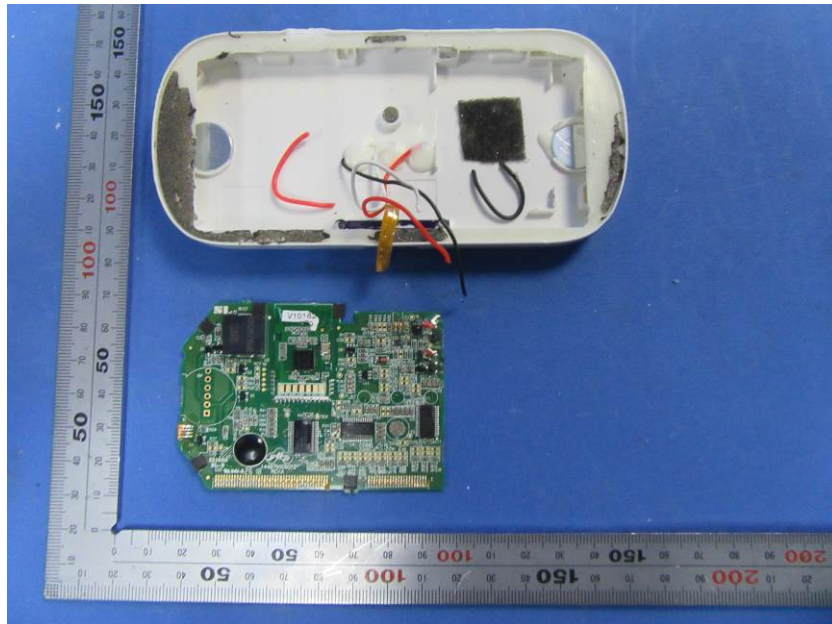

Internal Photos

Applicant:	Kohler Co.
Address of Applicant:	444 Highland Drive Kohler, WI 53044 United States
Equipment Under Test (EUT):	
Product Name:	Eir Intelligent Remote Control
Model No.:	1377073