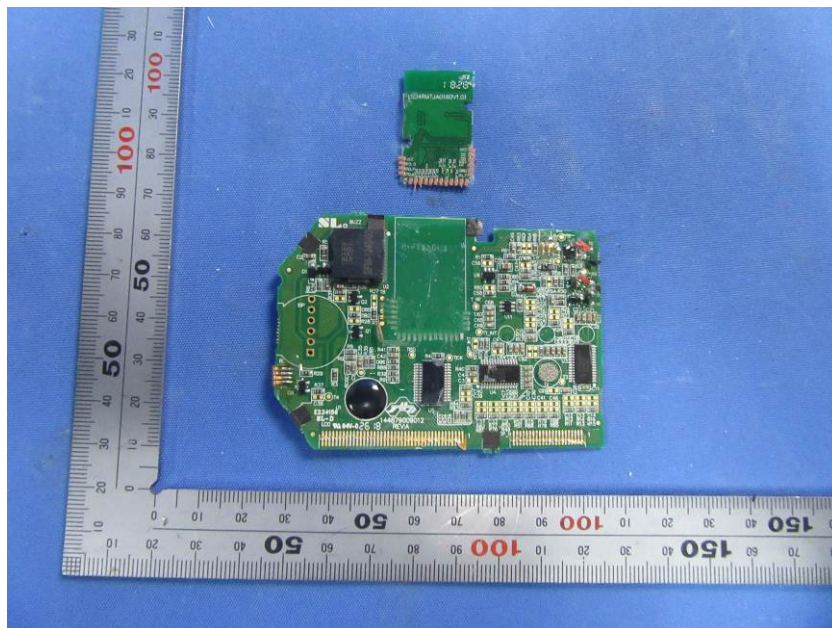

Internal Photos

Applicant:	Kohler Co.
Address of Applicant:	444 Highland Drive Kohler, WI 53044 United States
Equipment Under Test (EUT):	
Product Name:	Eir Intelligent Remote Control
Model No.:	1377073