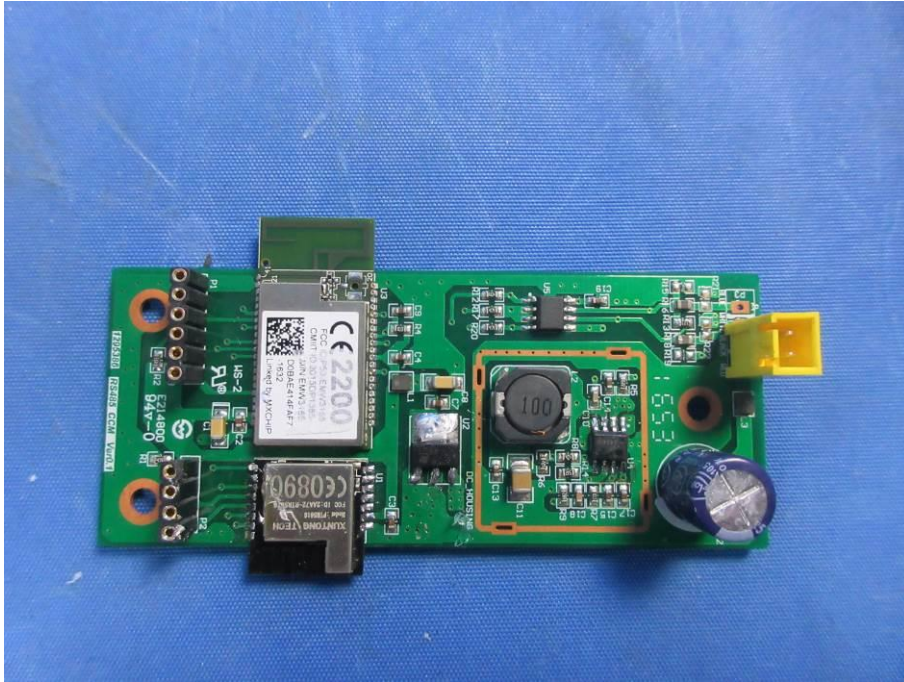

## **Internal Photos**

<b>Applicant:</b>	Kohler Co.
<b>Address of Applicant:</b>	444 Highland Drive KOHLER, WI 53044
<b>Equipment Under Test (EUT):</b>	
<b>Product Name:</b>	RS485 CLOUD MODULE
<b>Model No.:</b>	1374116