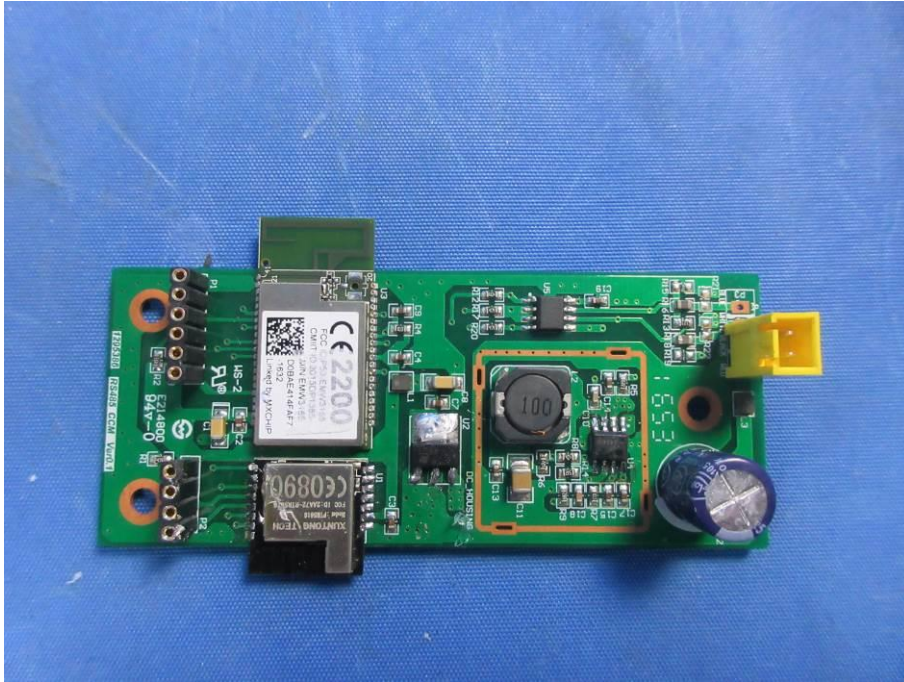

External Photos

Applicant:	Kohler Co.
Address of Applicant:	444 Highland Drive KOHLER, WI 53044
Equipment Under Test (EUT):	
Product Name:	RS485 CLOUD MODULE
Model No.:	1374116

End