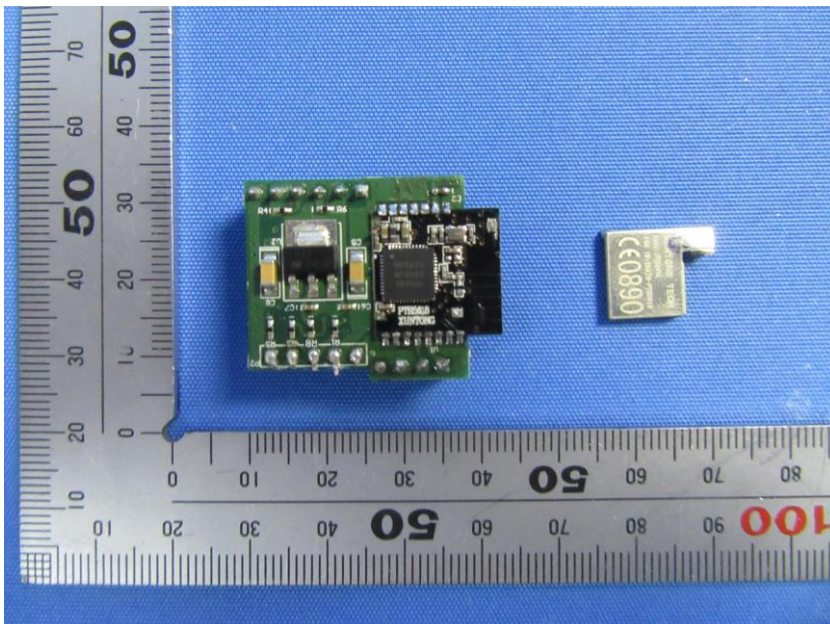

Internal Photos

| | |
|------------------------------------|-------------------------------------|
| Applicant: | Kohler Co. |
| Address of Applicant: | 444 Highland Drive KOHLER, WI 53044 |
| Equipment Under Test (EUT): | |
| Product Name: | UART CLOUD MODULE |
| Model No.: | 1365472 |