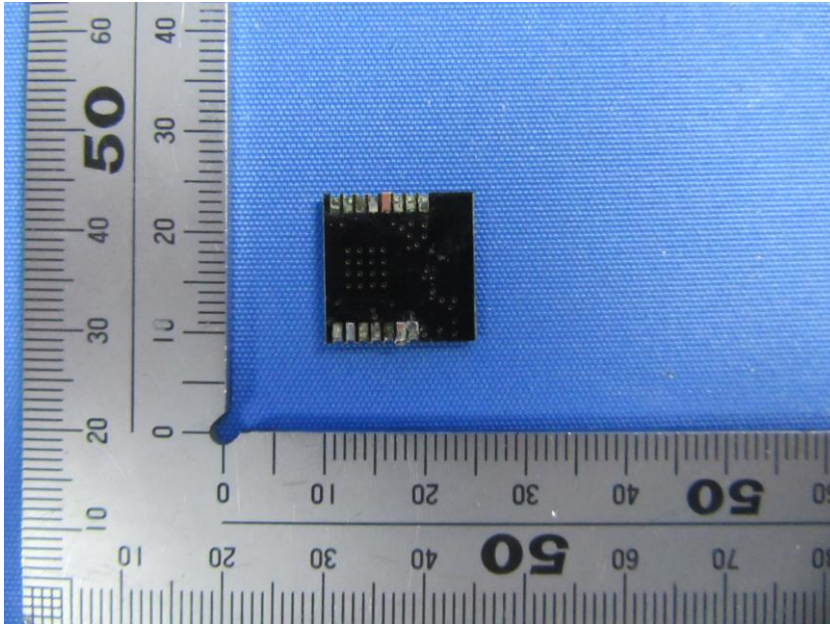

Internal Photos

| | |
|------------------------------------|-------------------------------------|
| Applicant: | Kohler Co. |
| Address of Applicant: | 444 Highland Drive KOHLER, WI 53044 |
| Equipment Under Test (EUT): | |
| Product Name: | UART CLOUD MODULE |
| Model No.: | 1365472 |