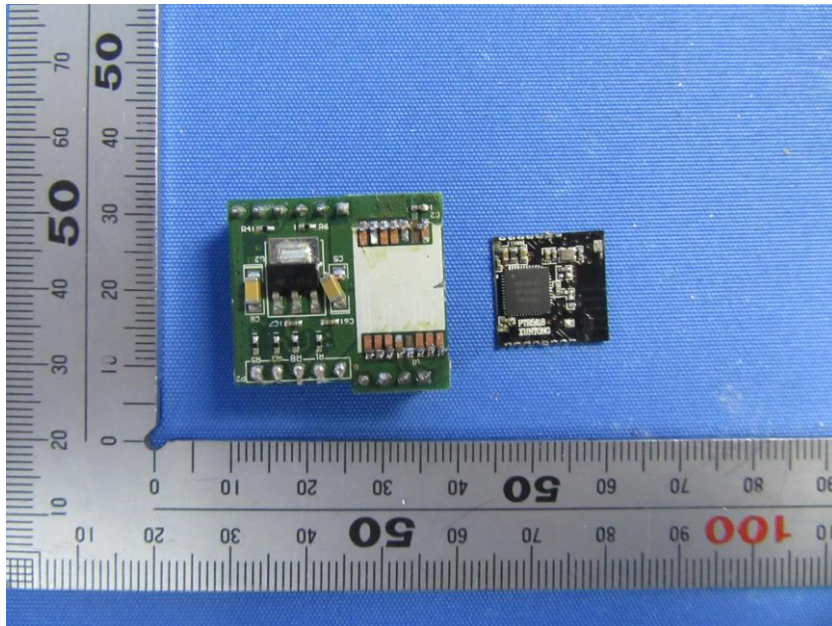

Internal Photos

| | |
|------------------------------------|-------------------------------------|
| Applicant: | Kohler Co. |
| Address of Applicant: | 444 Highland Drive KOHLER, WI 53044 |
| Equipment Under Test (EUT): | |
| Product Name: | UART CLOUD MODULE |
| Model No.: | 1365472 |