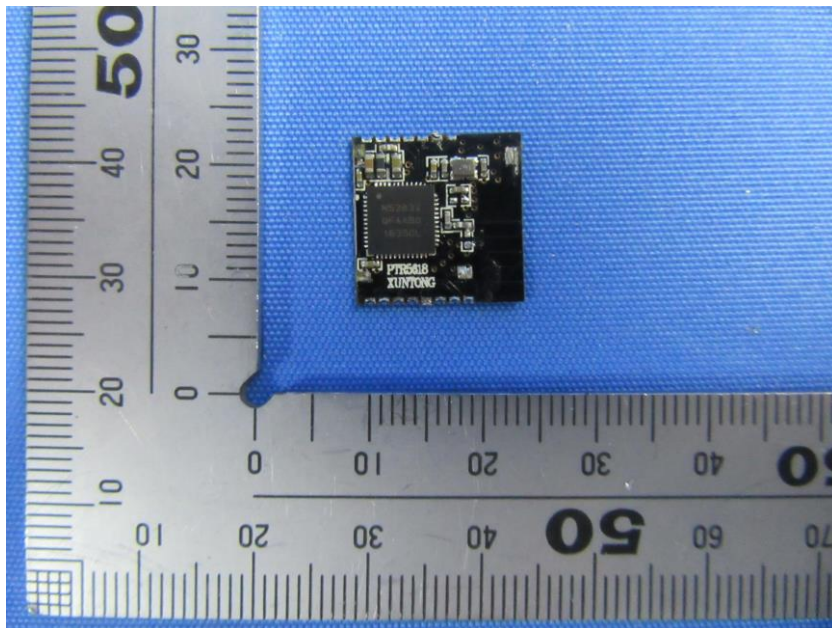

Internal Photos

| | |
|------------------------------------|-------------------------------------|
| Applicant: | Kohler Co. |
| Address of Applicant: | 444 Highland Drive KOHLER, WI 53044 |
| Equipment Under Test (EUT): | |
| Product Name: | UART CLOUD MODULE |
| Model No.: | 1365472 |