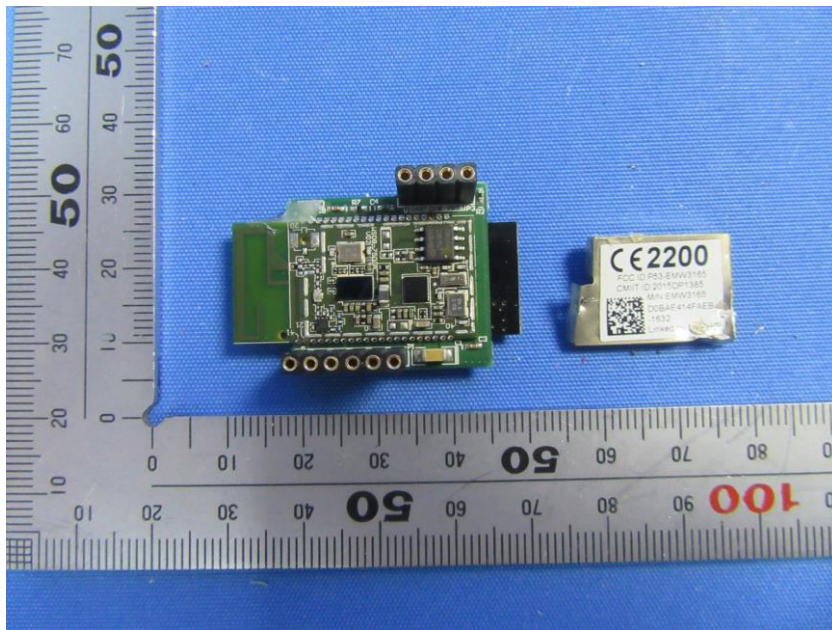

Internal Photos

| | |
|------------------------------------|-------------------------------------|
| Applicant: | Kohler Co. |
| Address of Applicant: | 444 Highland Drive KOHLER, WI 53044 |
| Equipment Under Test (EUT): | |
| Product Name: | UART CLOUD MODULE |
| Model No.: | 1365472 |