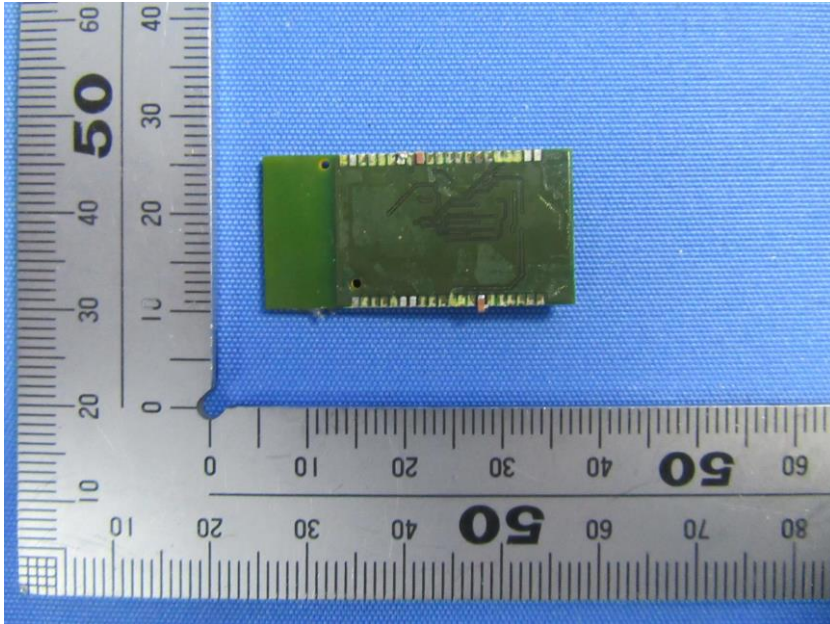

Internal Photos

| | |
|------------------------------------|-------------------------------------|
| Applicant: | Kohler Co. |
| Address of Applicant: | 444 Highland Drive KOHLER, WI 53044 |
| Equipment Under Test (EUT): | |
| Product Name: | UART CLOUD MODULE |
| Model No.: | 1365472 |