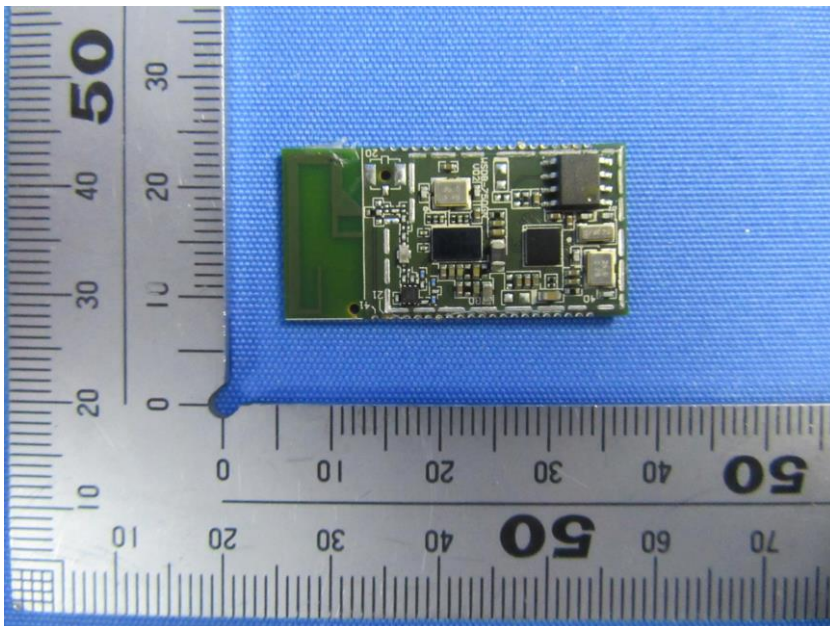

Internal Photos

| | |
|------------------------------------|-------------------------------------|
| Applicant: | Kohler Co. |
| Address of Applicant: | 444 Highland Drive KOHLER, WI 53044 |
| Equipment Under Test (EUT): | |
| Product Name: | UART CLOUD MODULE |
| Model No.: | 1365472 |