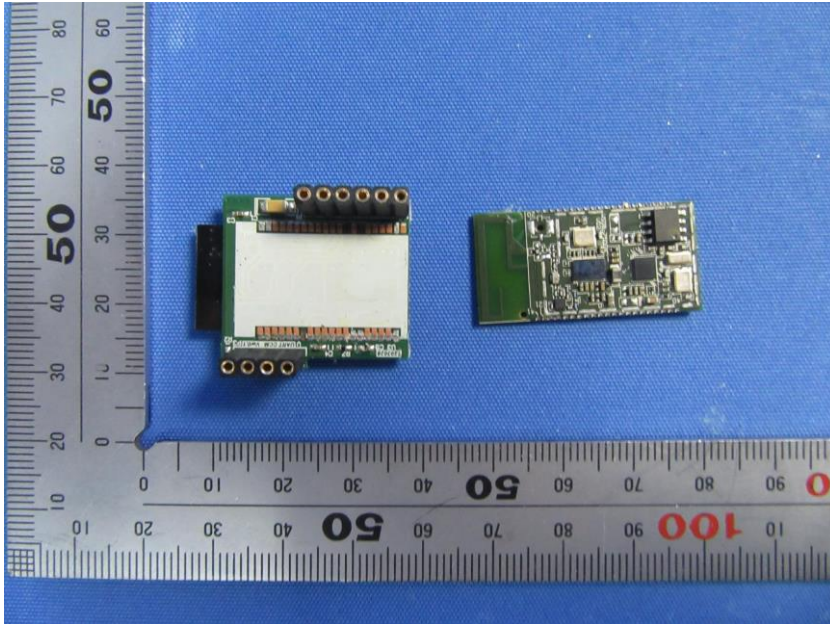

Internal Photos

| | |
|------------------------------------|-------------------------------------|
| Applicant: | Kohler Co. |
| Address of Applicant: | 444 Highland Drive KOHLER, WI 53044 |
| Equipment Under Test (EUT): | |
| Product Name: | UART CLOUD MODULE |
| Model No.: | 1365472 |