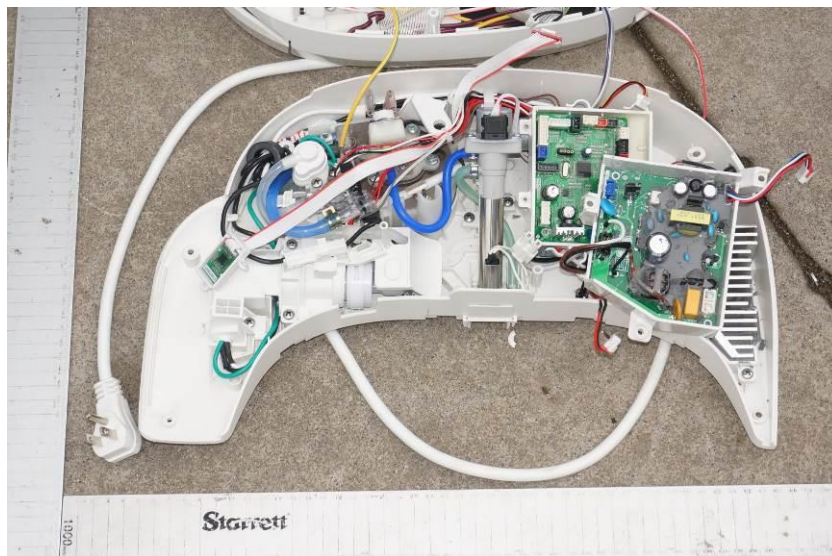

Internal Photos

Applicant:	Kohler Co.
Address of Applicant:	444 Highland Drive Kohler, WI 53044 United States
Equipment Under Test (EUT):	
Product Name:	Cleansing Seat
Model No.:	K-27142-CR

End