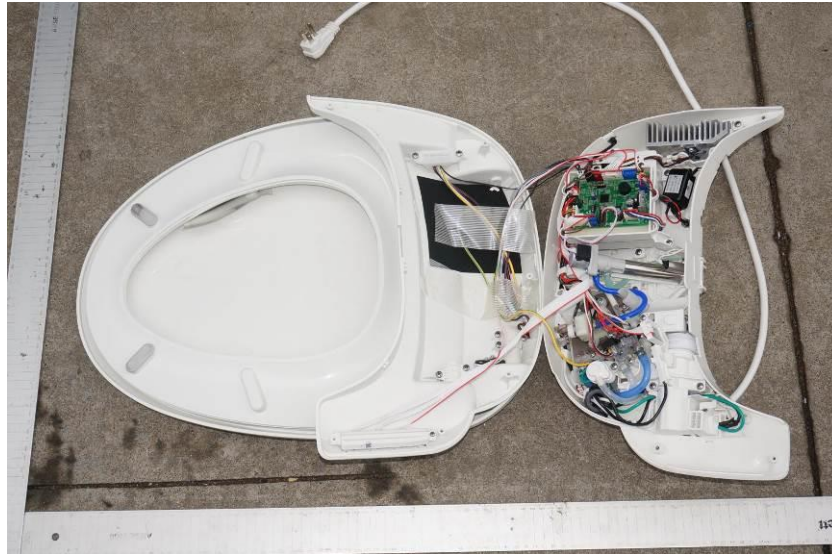

Internal Photos

Applicant:	Kohler Co.
Address of Applicant:	444 Highland Drive Kohler, WI 53044 United States
Equipment Under Test (EUT):	
Product Name:	Cleansing Seat
Model No.:	K-27142-CR

End