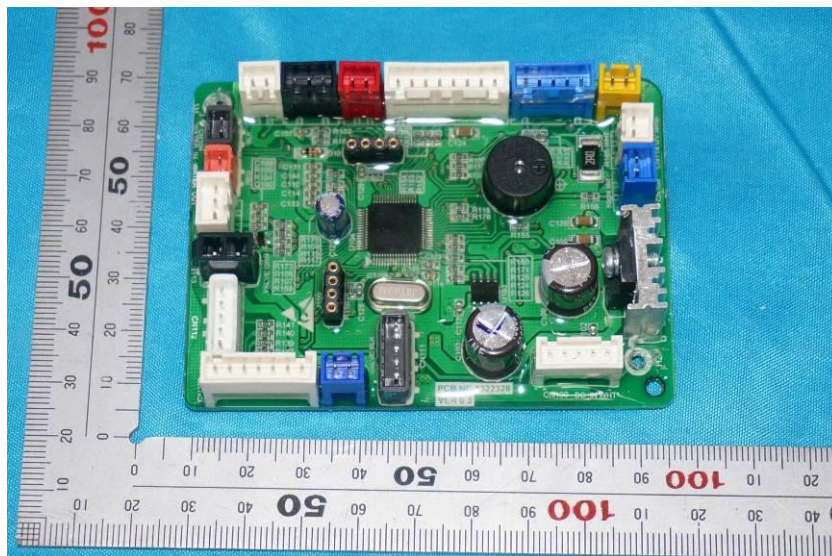

Internal Photos

Applicant:	Kohler Co.
Address of Applicant:	444 Highland Drive Kohler, WI 53044 United States
Equipment Under Test (EUT):	
Product Name:	Cleansing Seat
Model No.:	K-27142-CR

End