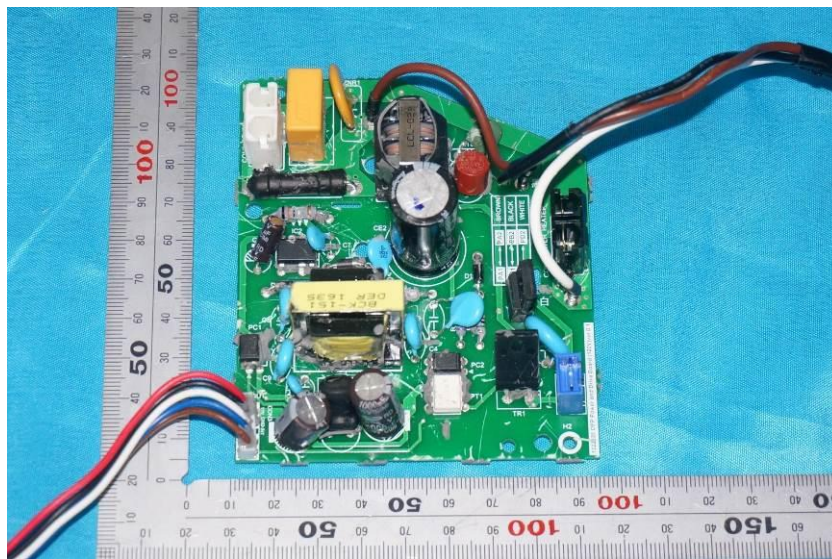

Internal Photos

Applicant:	Kohler Co.
Address of Applicant:	444 Highland Drive Kohler, WI 53044 United States
Equipment Under Test (EUT):	
Product Name:	Cleansing Seat
Model No.:	K-27142-CR

End