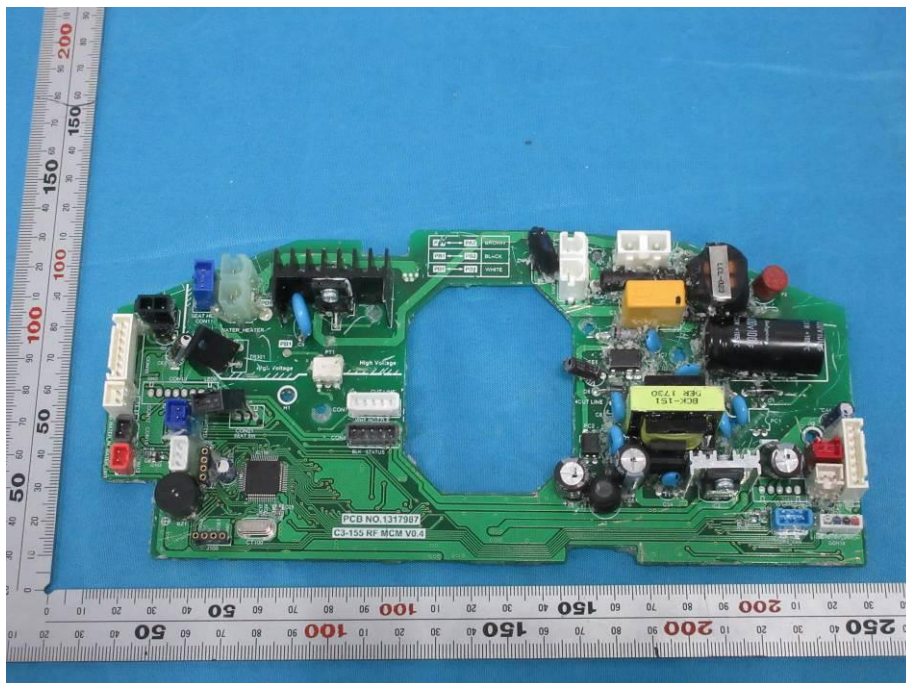

Internal Photos

Applicant:	Kohler Co.
Address of Applicant:	444 Highland Drive Kohler, WI 53044 United States
Equipment Under Test (EUT):	
Product Name:	C3-455 Cleansing Toilet Seat
Model No.:	K-8298-CR