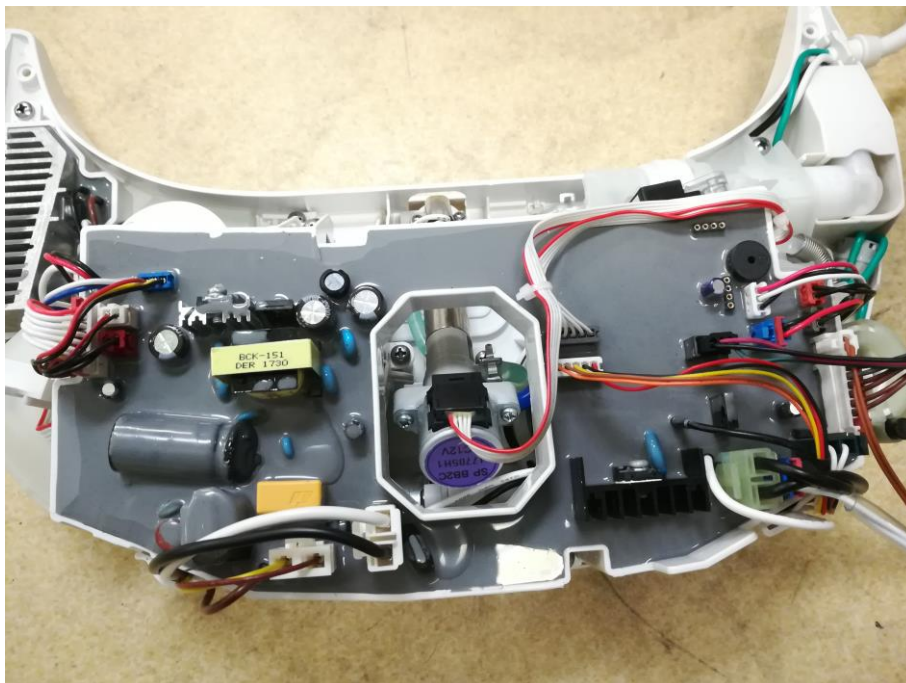

Internal Photos

Applicant:	Kohler Co.
Address of Applicant:	444 Highland Drive Kohler, WI 53044 United States
Equipment Under Test (EUT):	
Product Name:	C3-455 Cleansing Toilet Seat
Model No.:	K-8298-CR