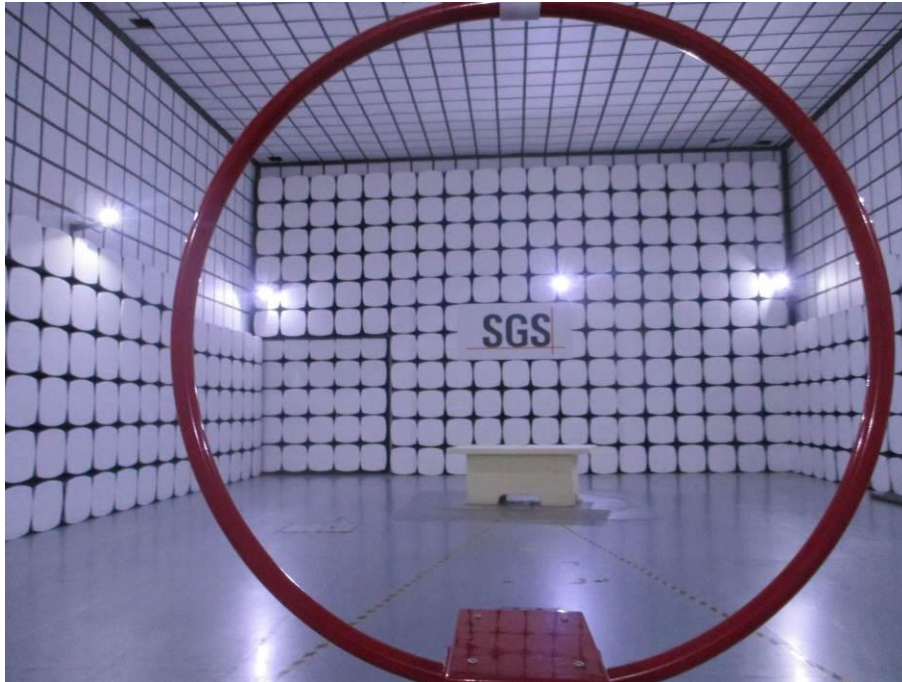

Test Setup Photos-FCC

Applicant:	Kohler Co.
Address of Applicant:	444 Highland Drive Kohler, WI 53044 United States
Equipment Under Test (EUT):	
Product Name:	Remote for K-8298-CR
Model No.:	1340046

1 Contents

	Page
1 CONTENTS.....	2
2 EQUIPMENT UNDER TEST PICTURES	3
2.1 Radiated Emission Test Setup.....	3

2 EQUIPMENT UNDER TEST PICTURES

2.1 Radiated Emission Test Setup

Below 30MHz

30MHz to 1GHz

Above 1G

End