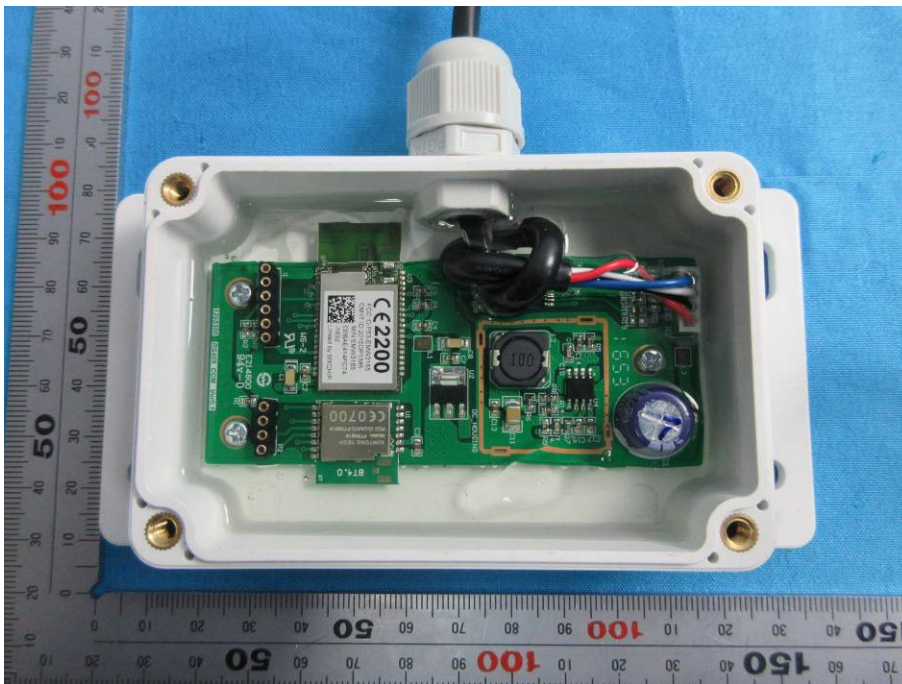

RS485_ Internal Photos

Applicant:	Kohler Co.
Address of Applicant:	444 Highland Drive, Kohler, WI 52044
Equipment Under Test (EUT):	
Product Name:	RS485 CLOUD MODULE
Brand Name:	KOHLER
Model No.:	1295389