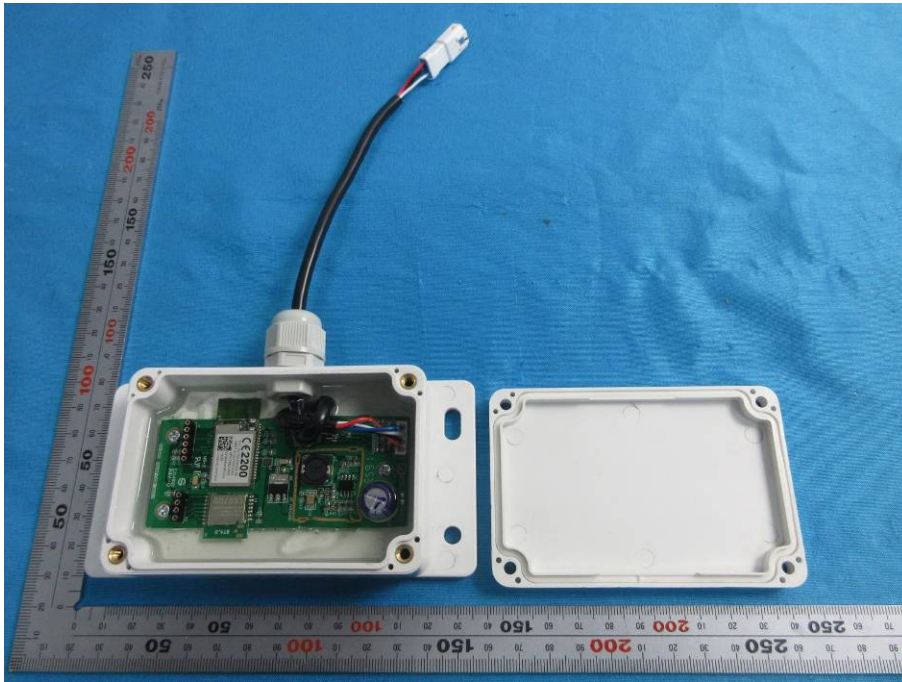

RS485_ Internal Photos

Applicant:	Kohler Co.
Address of Applicant:	444 Highland Drive, Kohler, WI 52044
Equipment Under Test (EUT):	
Product Name:	RS485 CLOUD MODULE
Brand Name:	KOHLER
Model No.:	1295389