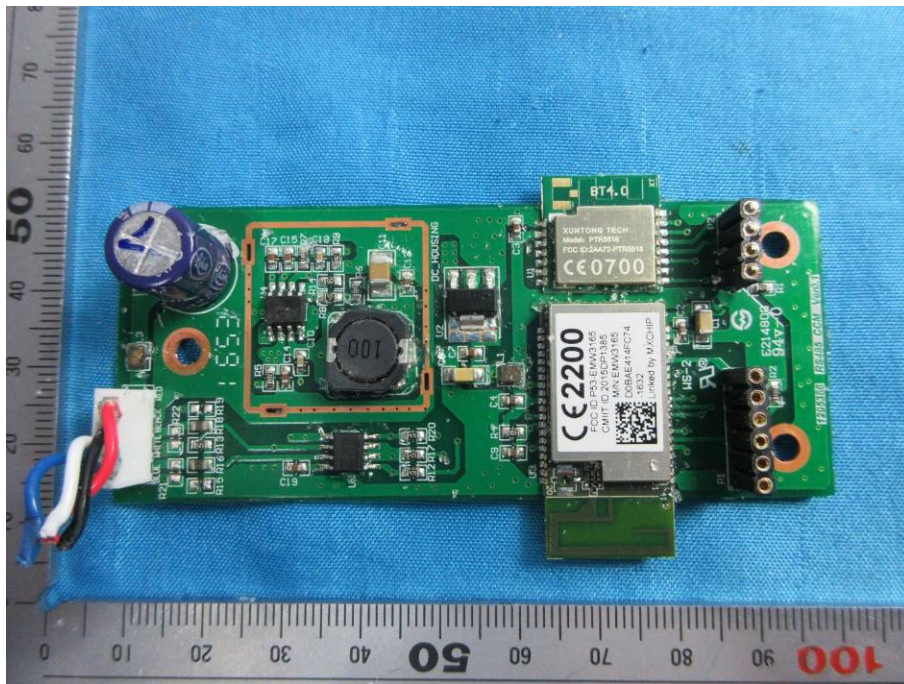

RS485_ Internal Photos

Applicant:	Kohler Co.
Address of Applicant:	444 Highland Drive, Kohler, WI 52044
Equipment Under Test (EUT):	
Product Name:	RS485 CLOUD MODULE
Brand Name:	KOHLER
Model No.:	1295389