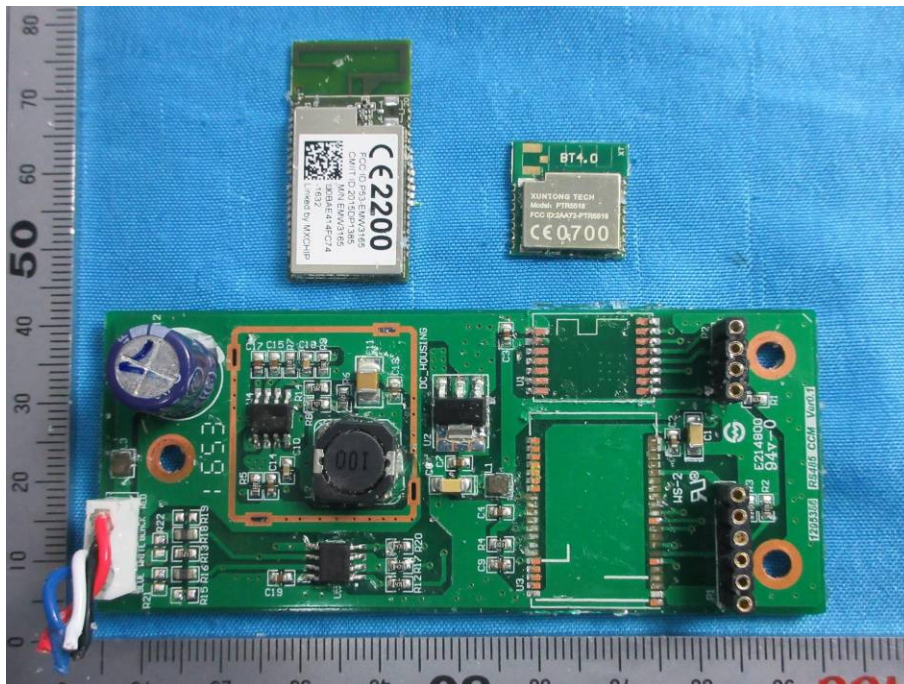

RS485_ Internal Photos

Applicant:	Kohler Co.
Address of Applicant:	444 Highland Drive, Kohler, WI 52044
Equipment Under Test (EUT):	
Product Name:	RS485 CLOUD MODULE
Brand Name:	KOHLER
Model No.:	1295389