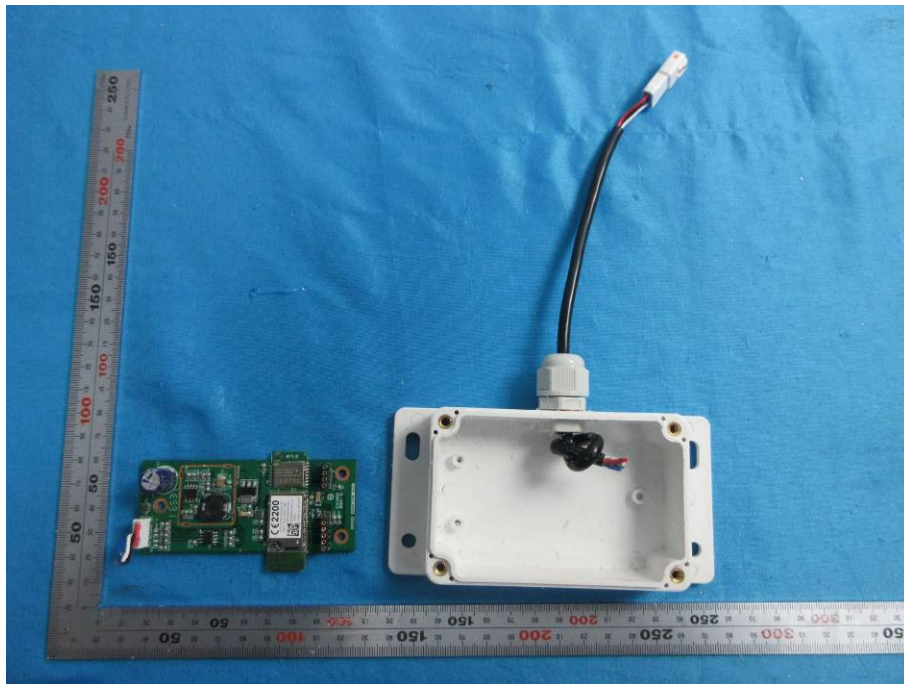

RS485_ Internal Photos

Applicant:	Kohler Co.
Address of Applicant:	444 Highland Drive, Kohler, WI 52044
Equipment Under Test (EUT):	
Product Name:	RS485 CLOUD MODULE
Brand Name:	KOHLER
Model No.:	1295389