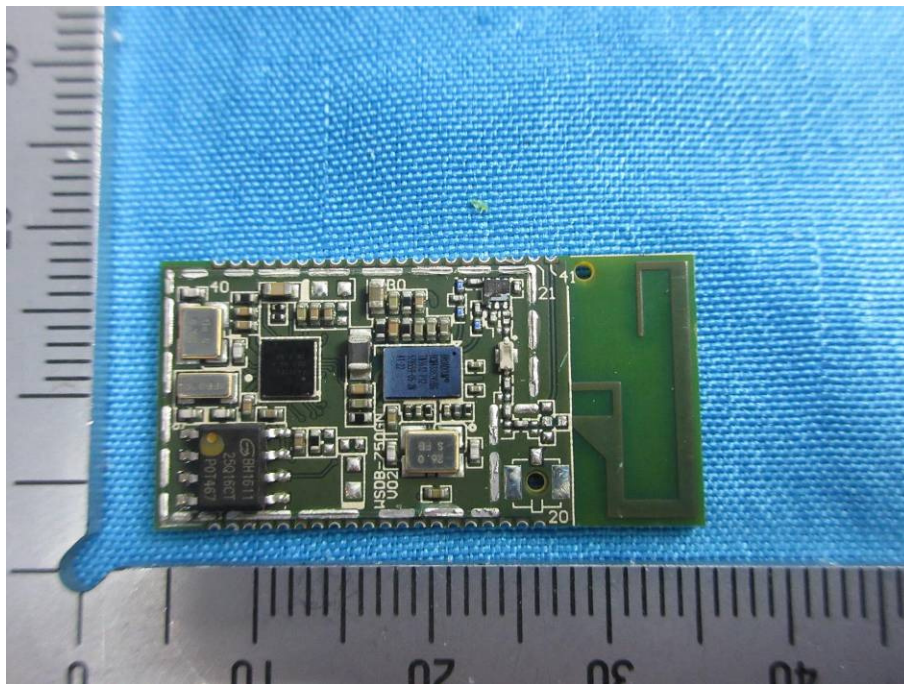

RS485_ Internal Photos

Applicant:	Kohler Co.
Address of Applicant:	444 Highland Drive, Kohler, WI 52044
Equipment Under Test (EUT):	
Product Name:	RS485 CLOUD MODULE
Brand Name:	KOHLER
Model No.:	1295389