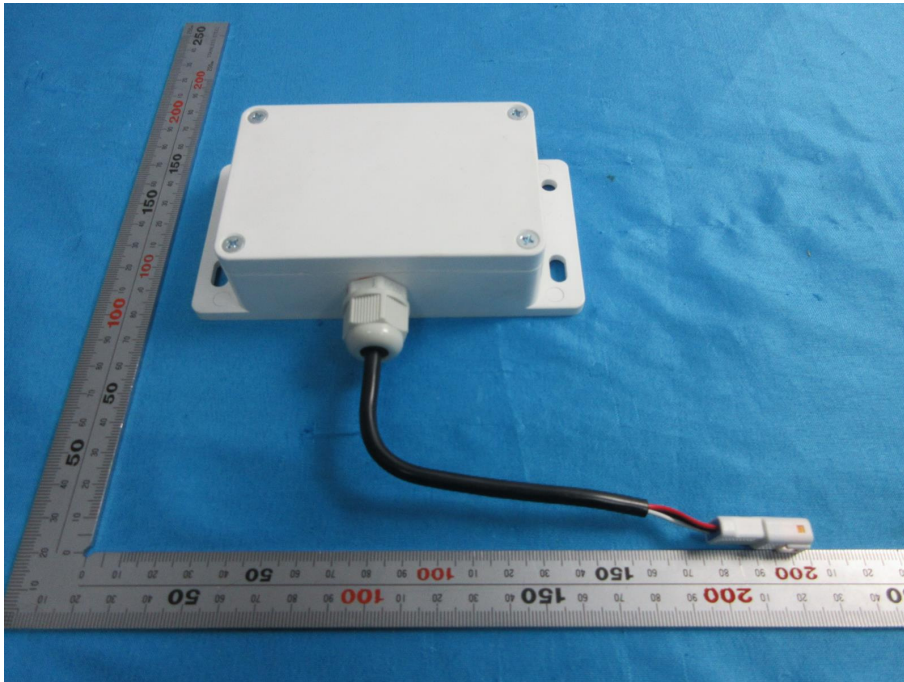

RS485_External Photos

Applicant:	Kohler Co.
Address of Applicant:	444 Highland Drive, Kohler, WI 52044
Equipment Under Test (EUT):	
Product Name:	RS485 CLOUD MODULE
Brand Name:	KOHLER
Model No.:	1295389