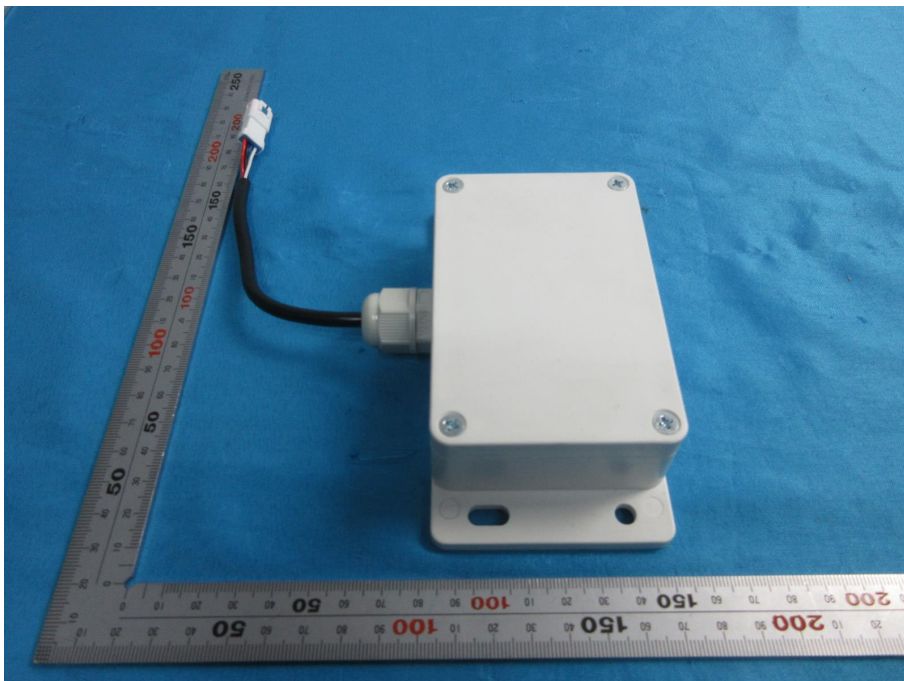

RS485_External Photos

Applicant:	Kohler Co.
Address of Applicant:	444 Highland Drive, Kohler, WI 52044
Equipment Under Test (EUT):	
Product Name:	RS485 CLOUD MODULE
Brand Name:	KOHLER
Model No.:	1295389