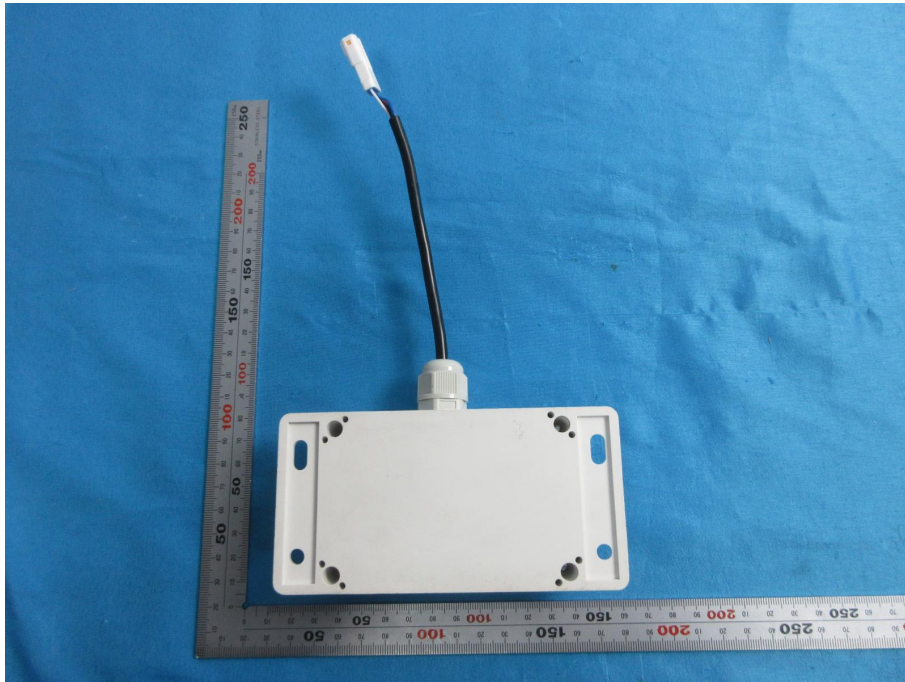

RS485_External Photos

Applicant:	Kohler Co.
Address of Applicant:	444 Highland Drive, Kohler, WI 52044
Equipment Under Test (EUT):	
Product Name:	RS485 CLOUD MODULE
Brand Name:	KOHLER
Model No.:	1295389