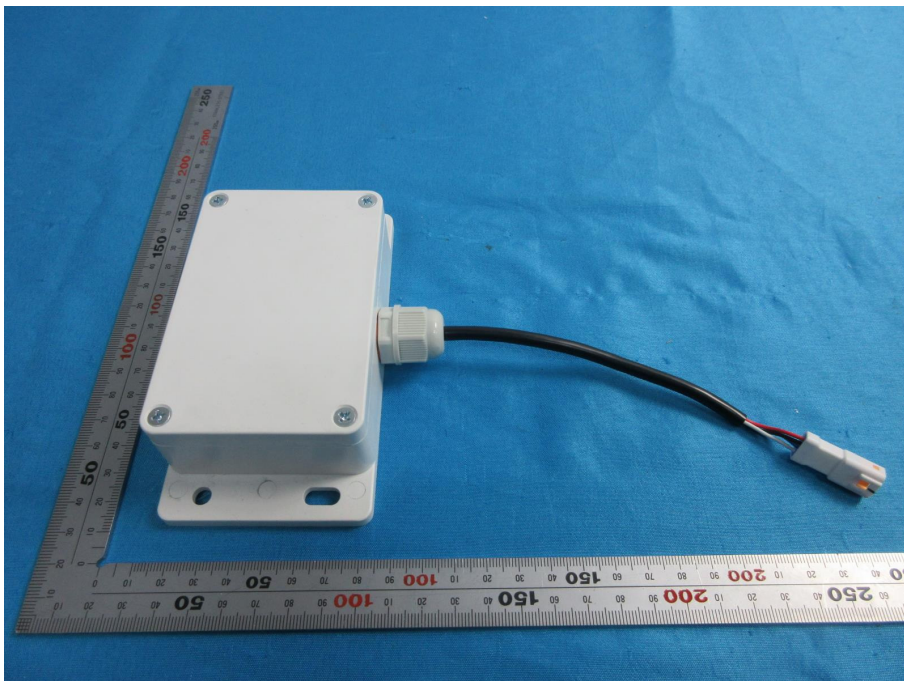

RS485_External Photos

Applicant:	Kohler Co.
Address of Applicant:	444 Highland Drive, Kohler, WI 52044
Equipment Under Test (EUT):	
Product Name:	RS485 CLOUD MODULE
Brand Name:	KOHLER
Model No.:	1295389