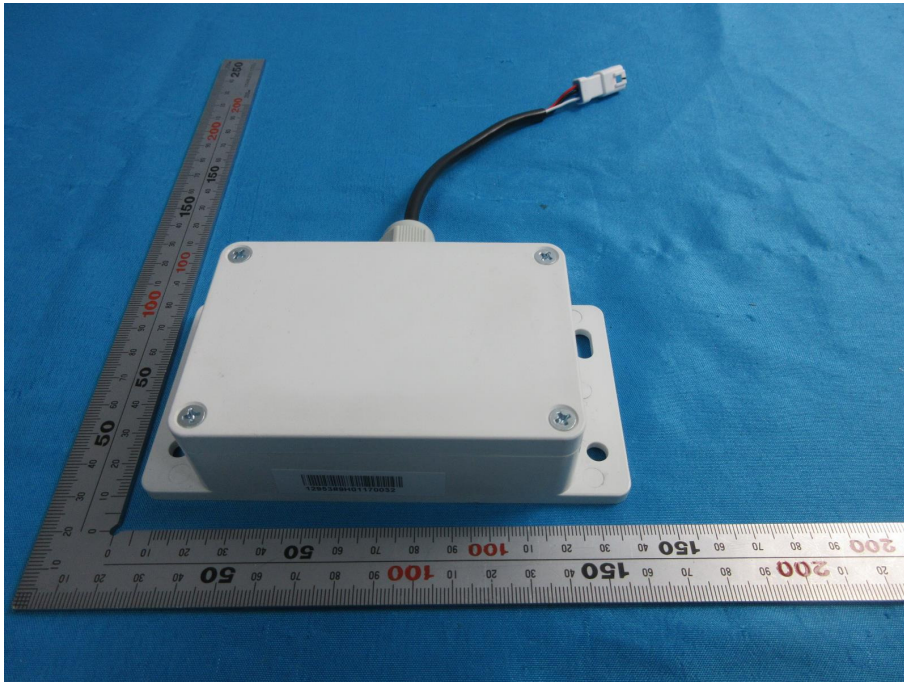

RS485_External Photos

Applicant:	Kohler Co.
Address of Applicant:	444 Highland Drive, Kohler, WI 52044
Equipment Under Test (EUT):	
Product Name:	RS485 CLOUD MODULE
Brand Name:	KOHLER
Model No.:	1295389