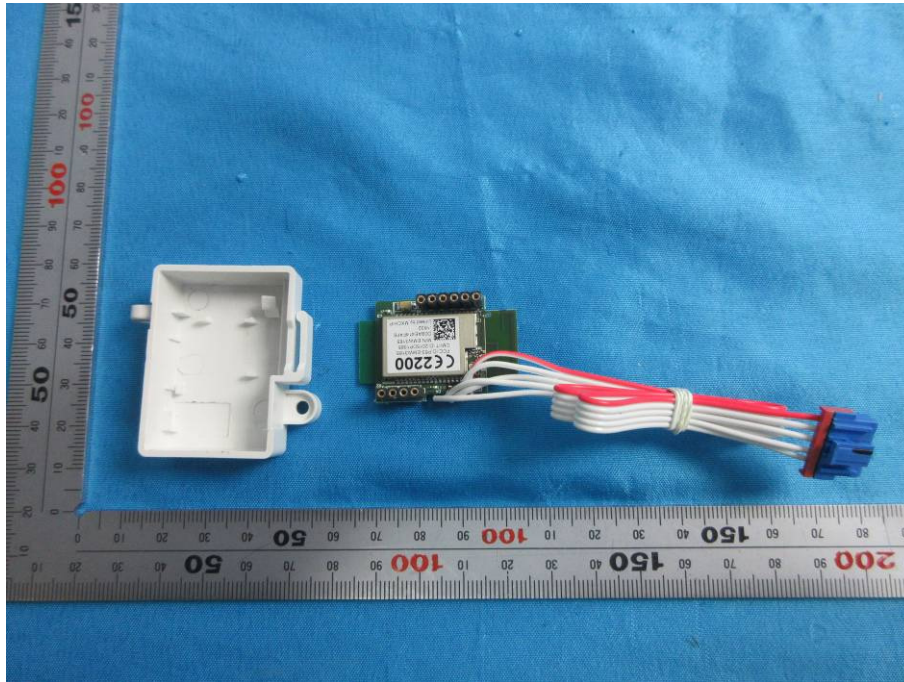

UART_Internal Photos

Applicant:	Kohler Co.
Address of Applicant:	444 Highland Drive, Kohler, WI 52044
Equipment Under Test (EUT):	
Product Name:	UART CLOUD MODULE
Model No.:	1293627

End