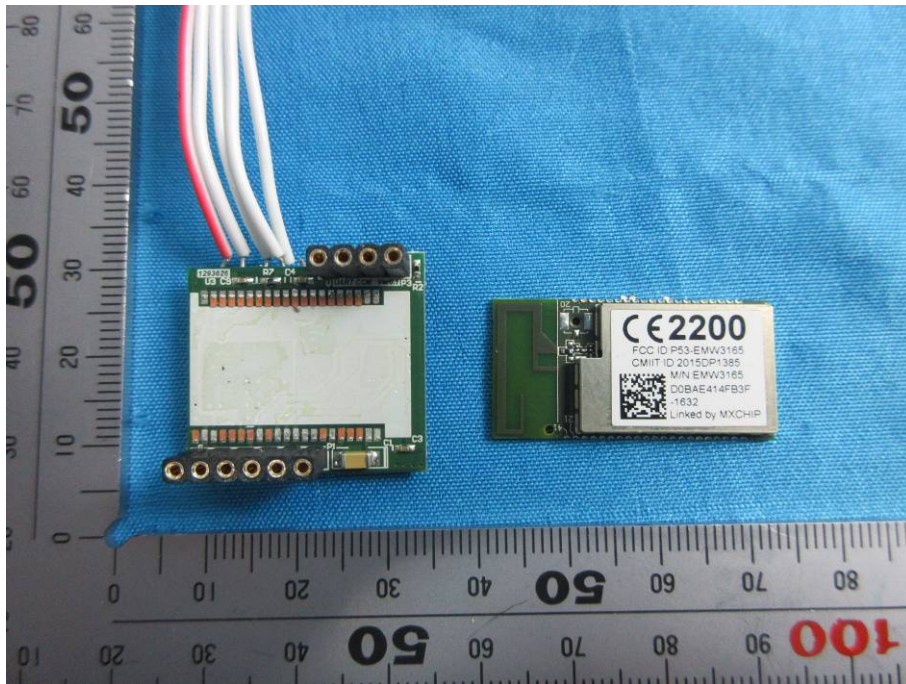

UART_Internal Photos

Applicant:	Kohler Co.
Address of Applicant:	444 Highland Drive, Kohler, WI 52044
Equipment Under Test (EUT):	
Product Name:	UART CLOUD MODULE
Model No.:	1293627

End