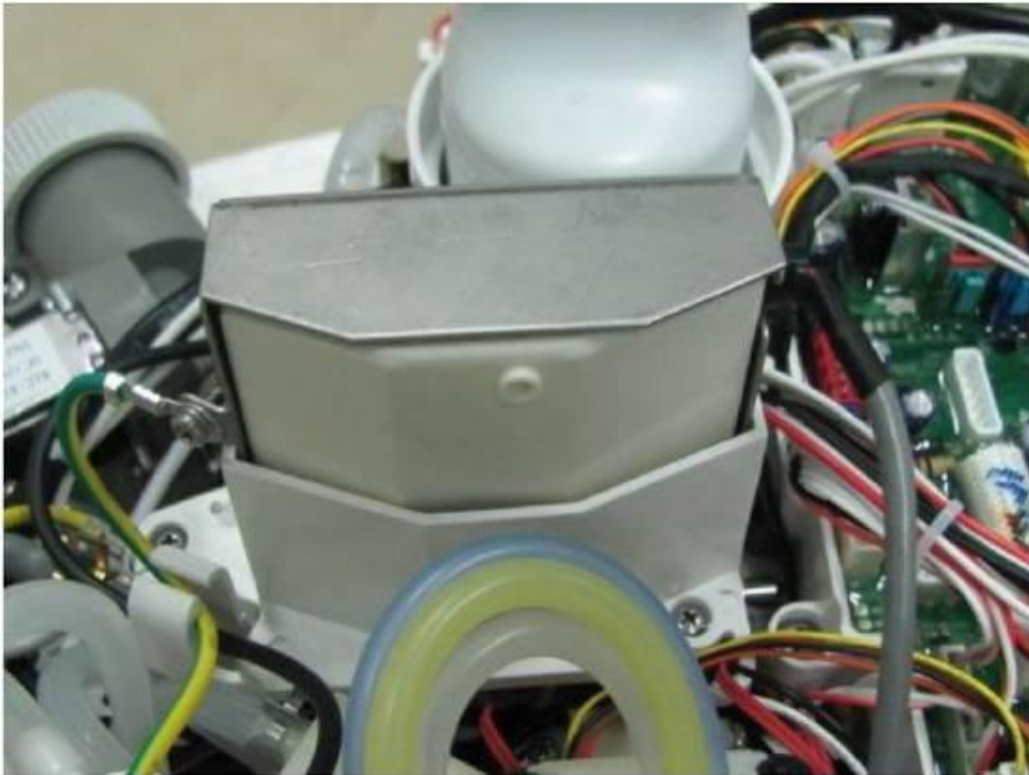

Product Service

Appendix

KARING 2.0 INTELLIGENT TOILET
Internal Photos

COMMERCIAL-IN-CONFIDENCE

FCC ID: N82-KOHLER020
IC: 4554A-KOHLER020

Product Service

Product Service

2.4GHz RF Module

Product Service

10.525GHz RF module

Product Service