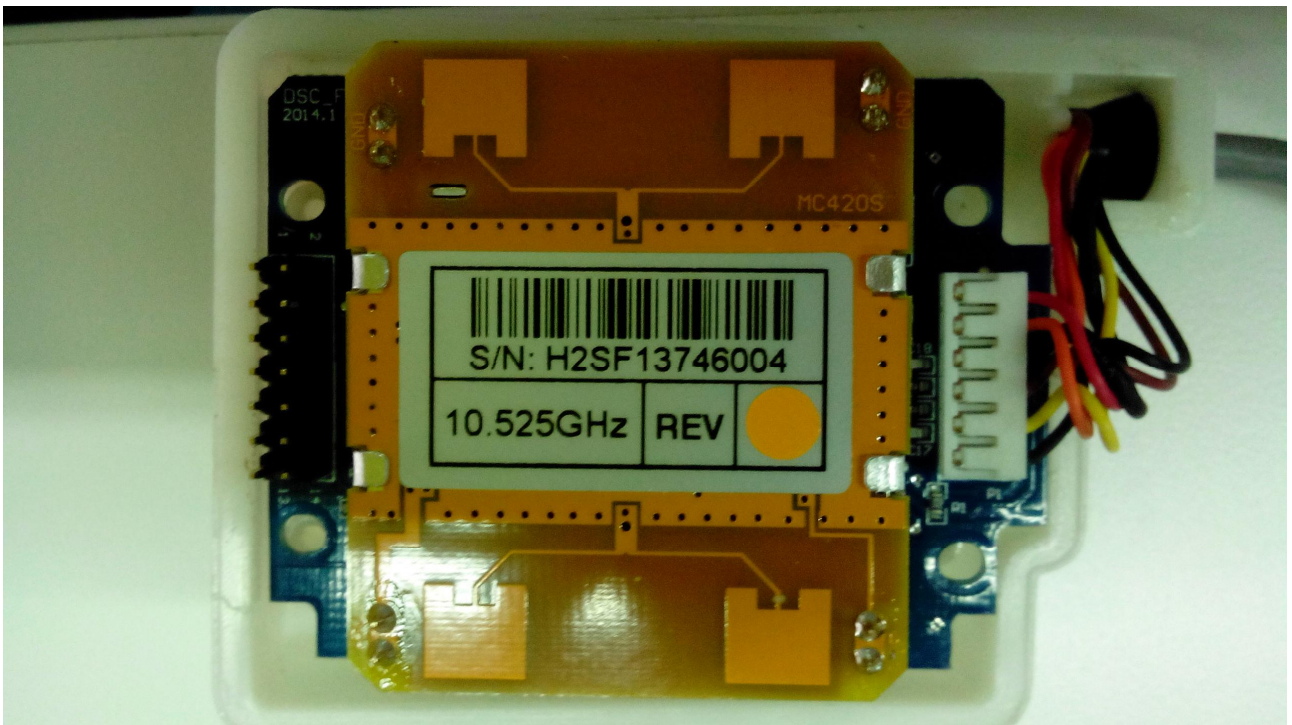

Product Service

Appendix

KARING 2.0 INTELLIGENT TOILET
Internal Photos

COMMERCIAL-IN-CONFIDENCE

FCC ID: N82-KOHLER020
IC: 4554A-KOHLER020

Product Service

Product Service

2.4GHz RF Module

Product Service

10.525GHz RF module

Product Service