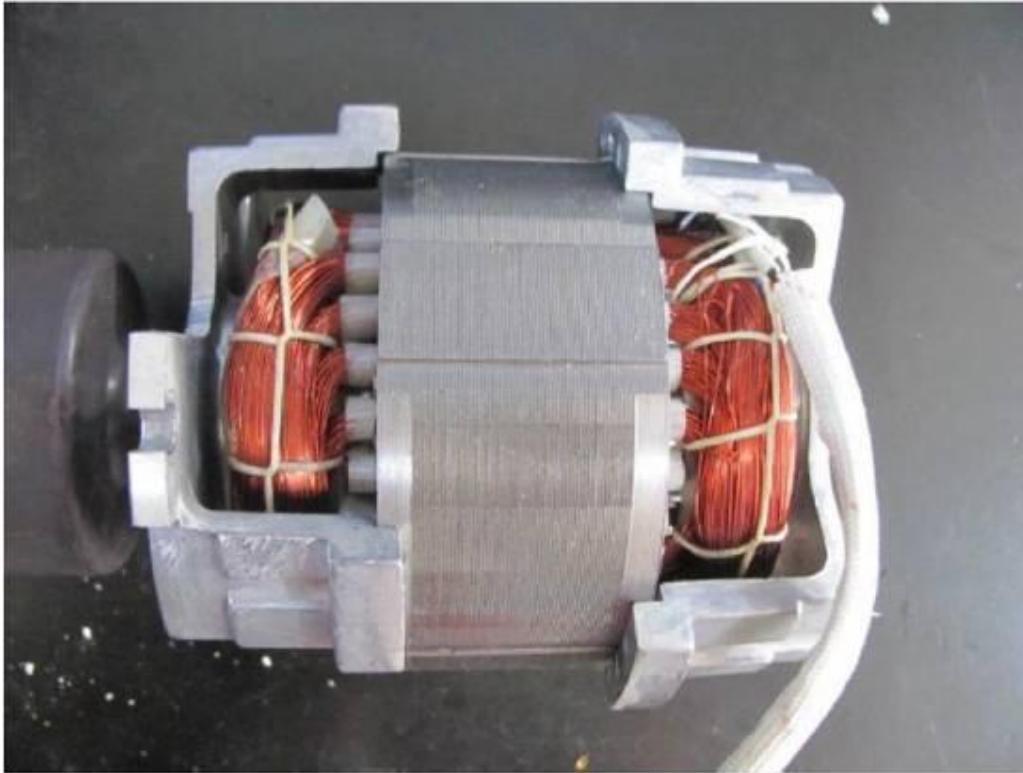

Product Service

Appendix

KARING 2.0 INTELLIGENT TOILET
Internal Photos

COMMERCIAL-IN-CONFIDENCE

FCC ID: N82-KOHLER020
IC: 4554A-KOHLER020

Product Service

Product Service

2.4GHz RF Module

Product Service

10.525GHz RF module

Product Service