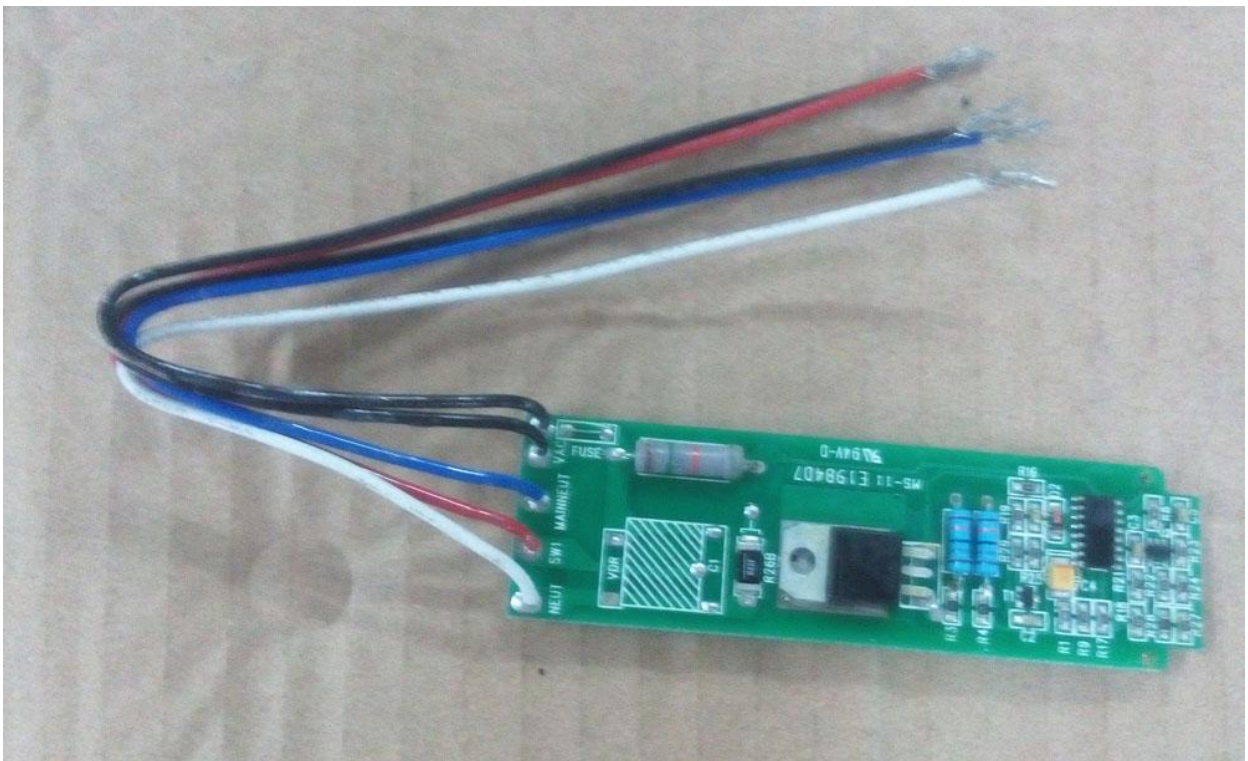

Product Service

Appendix

KARING 2.0 INTELLIGENT TOILET
Internal Photos

COMMERCIAL-IN-CONFIDENCE

FCC ID: N82-KOHLER020
IC: 4554A-KOHLER020

Product Service

Product Service

2.4GHz RF Module

Product Service

10.525GHz RF module

Product Service