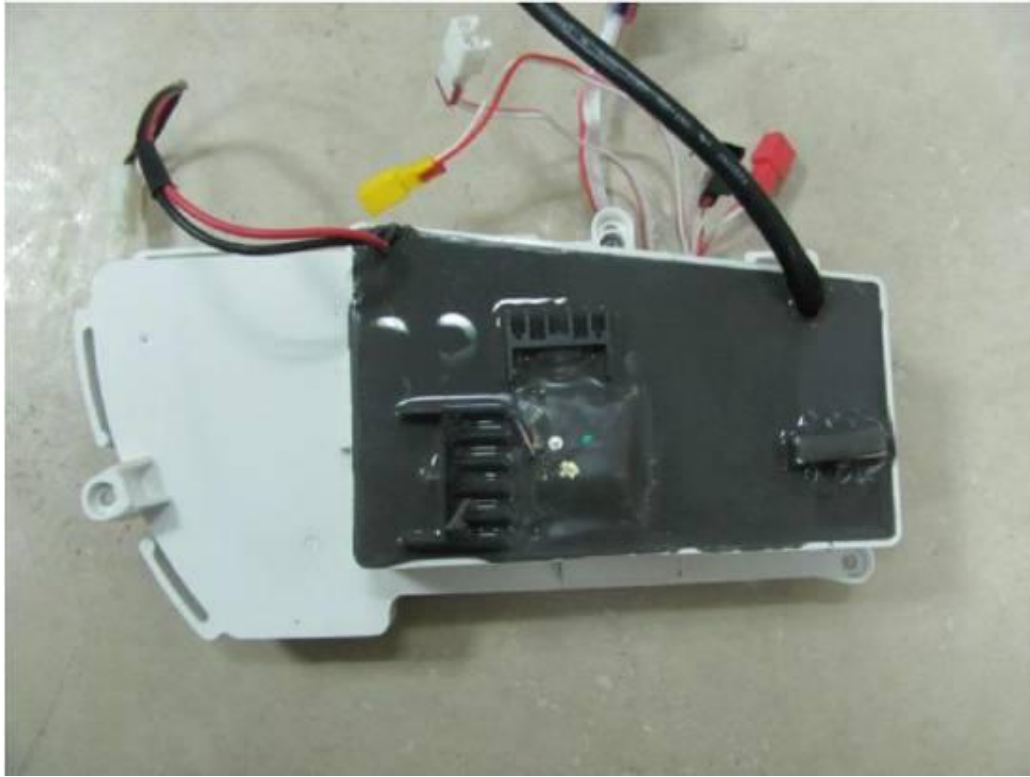

Product Service

Appendix

KARING 2.0 INTELLIGENT TOILET
Internal Photos

COMMERCIAL-IN-CONFIDENCE

FCC ID: N82-KOHLER020
IC: 4554A-KOHLER020

Product Service

Product Service

2.4GHz RF Module

Product Service

10.525GHz RF module

Product Service