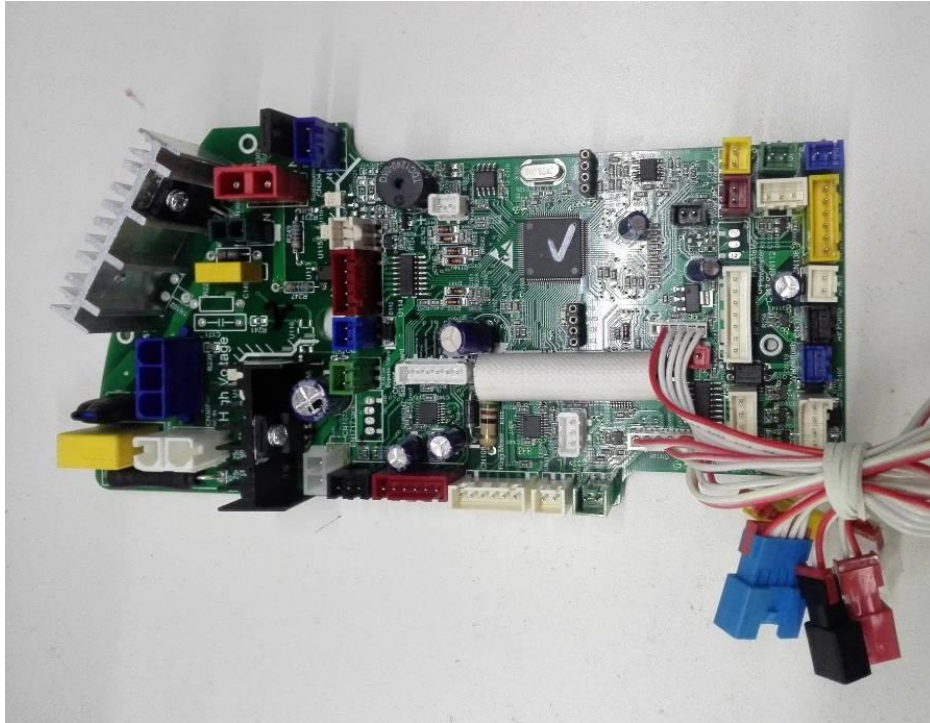

Product Service

Appendix

KARING 2.0 INTELLIGENT TOILET
Internal Photos

COMMERCIAL-IN-CONFIDENCE

FCC ID: N82-KOHLER020
IC: 4554A-KOHLER020

Product Service

Product Service

2.4GHz RF Module

Product Service

10.525GHz RF module

Product Service