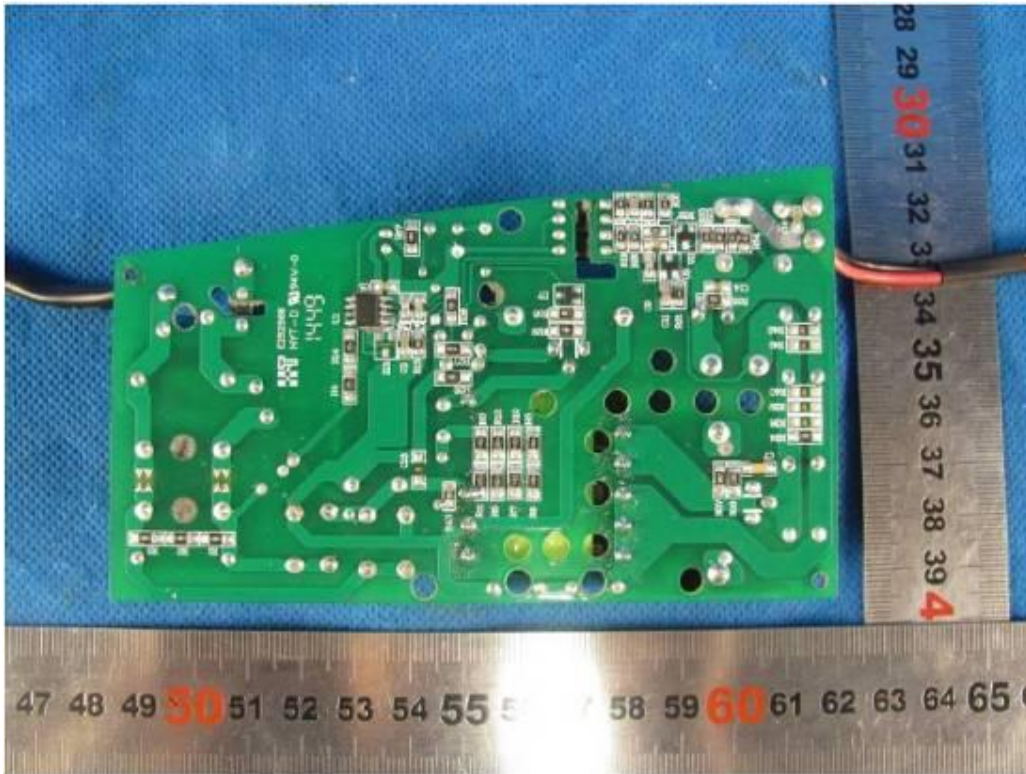

Product Service

Appendix

KARING 2.0 INTELLIGENT TOILET
Internal Photos

COMMERCIAL-IN-CONFIDENCE

FCC ID: N82-KOHLER020
IC: 4554A-KOHLER020

Product Service

Product Service

2.4GHz RF Module

Product Service

10.525GHz RF module

Product Service