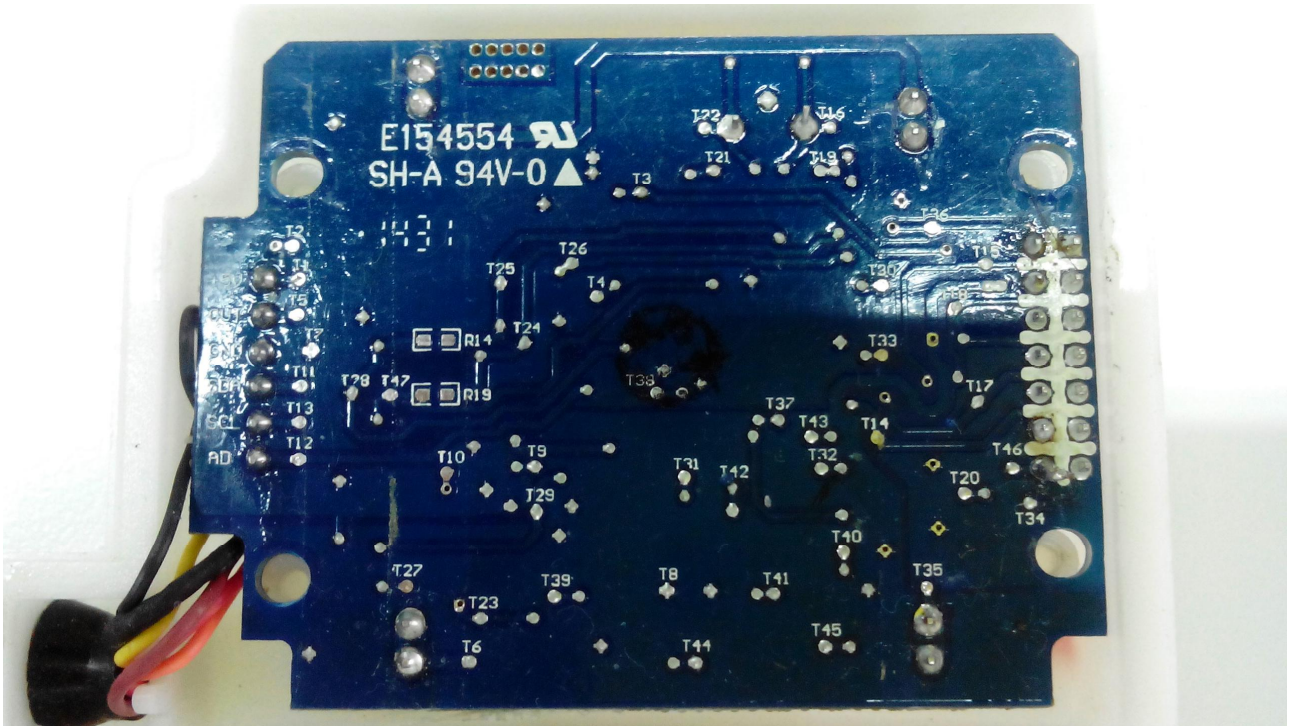

Product Service

Appendix

KARING 2.0 INTELLIGENT TOILET
Internal Photos

COMMERCIAL-IN-CONFIDENCE

FCC ID: N82-KOHLER020
IC: 4554A-KOHLER020

Product Service

Product Service

2.4GHz RF Module

Product Service

10.525GHz RF module

Product Service