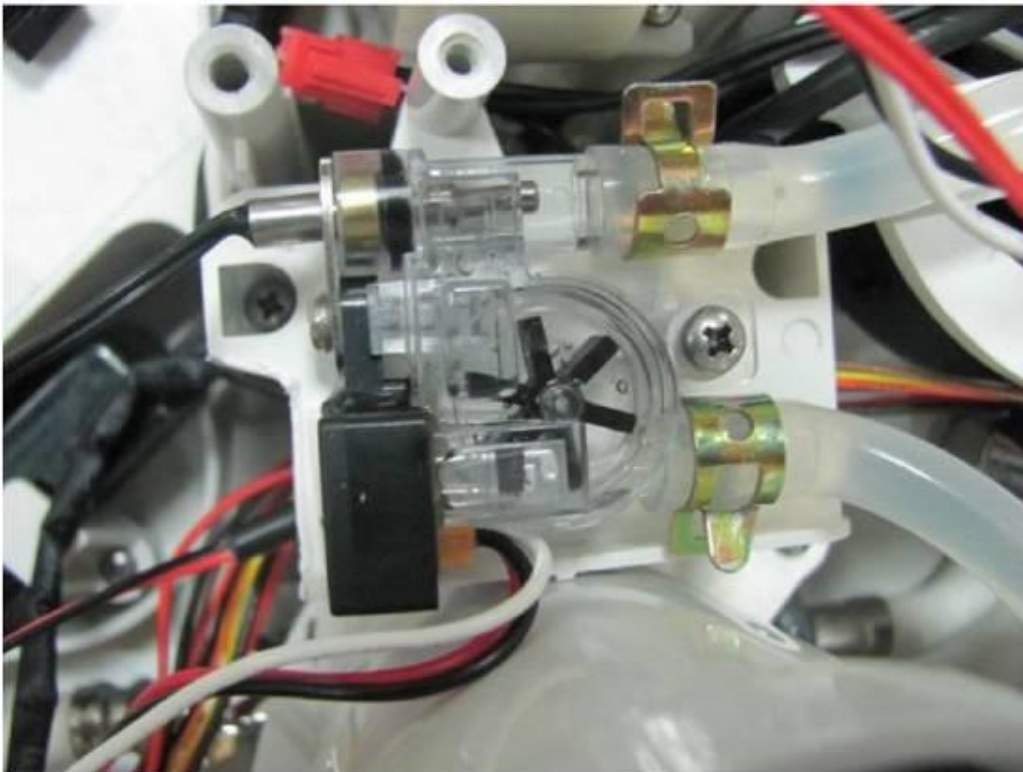

Product Service

Appendix

KARING 2.0 INTELLIGENT TOILET
Internal Photos

COMMERCIAL-IN-CONFIDENCE

FCC ID: N82-KOHLER020
IC: 4554A-KOHLER020

Product Service

Product Service

2.4GHz RF Module

Product Service

10.525GHz RF module

Product Service