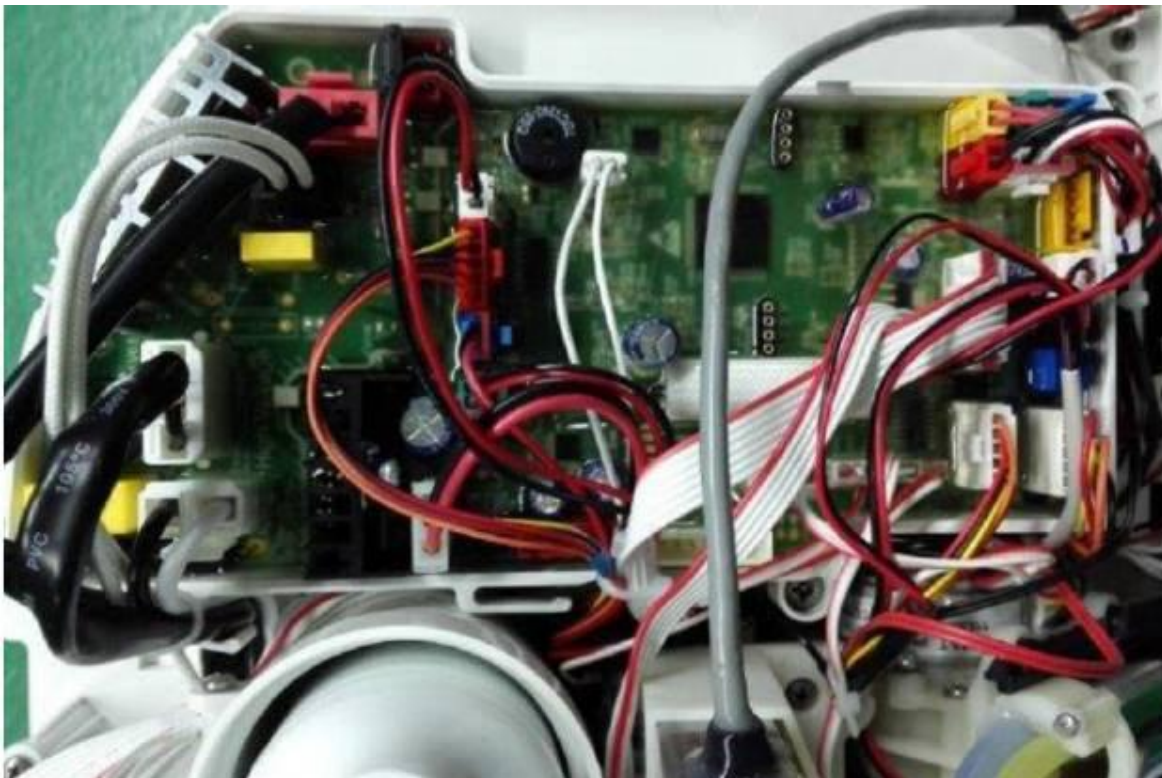

Product Service

Appendix

KARING 2.0 INTELLIGENT TOILET
Internal Photos

COMMERCIAL-IN-CONFIDENCE

FCC ID: N82-KOHLER020
IC: 4554A-KOHLER020

Product Service

Product Service

2.4GHz RF Module