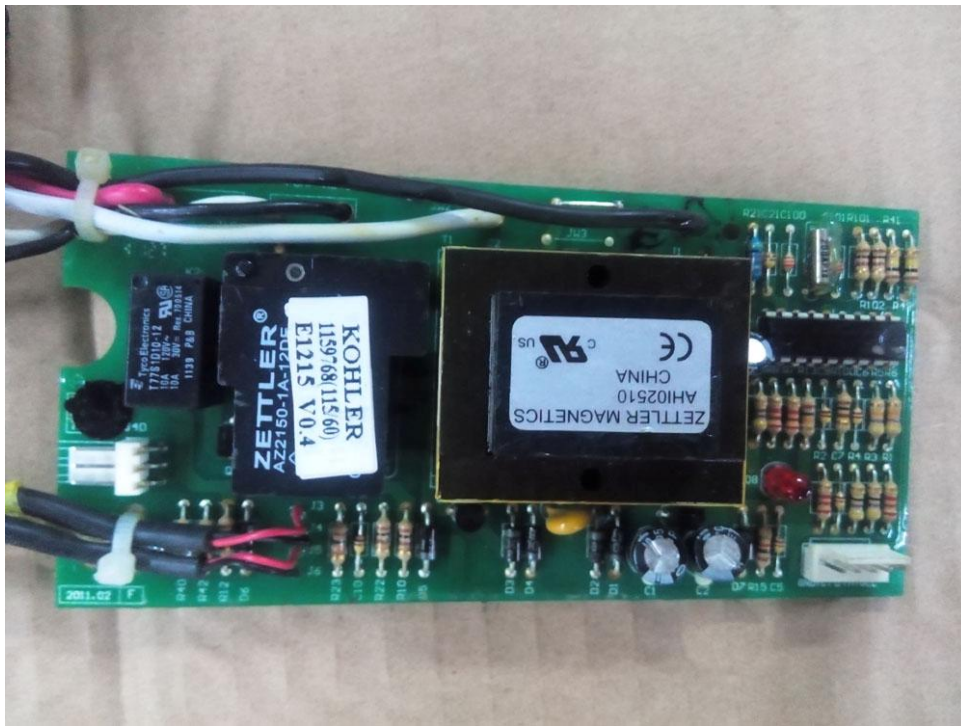

Product Service

Appendix

KARING 2.0 INTELLIGENT TOILET
Internal Photos

COMMERCIAL-IN-CONFIDENCE

FCC ID: N82-KOHLER020
IC: 4554A-KOHLER020

Product Service

Product Service

2.4GHz RF Module

Product Service

10.525GHz RF module

Product Service