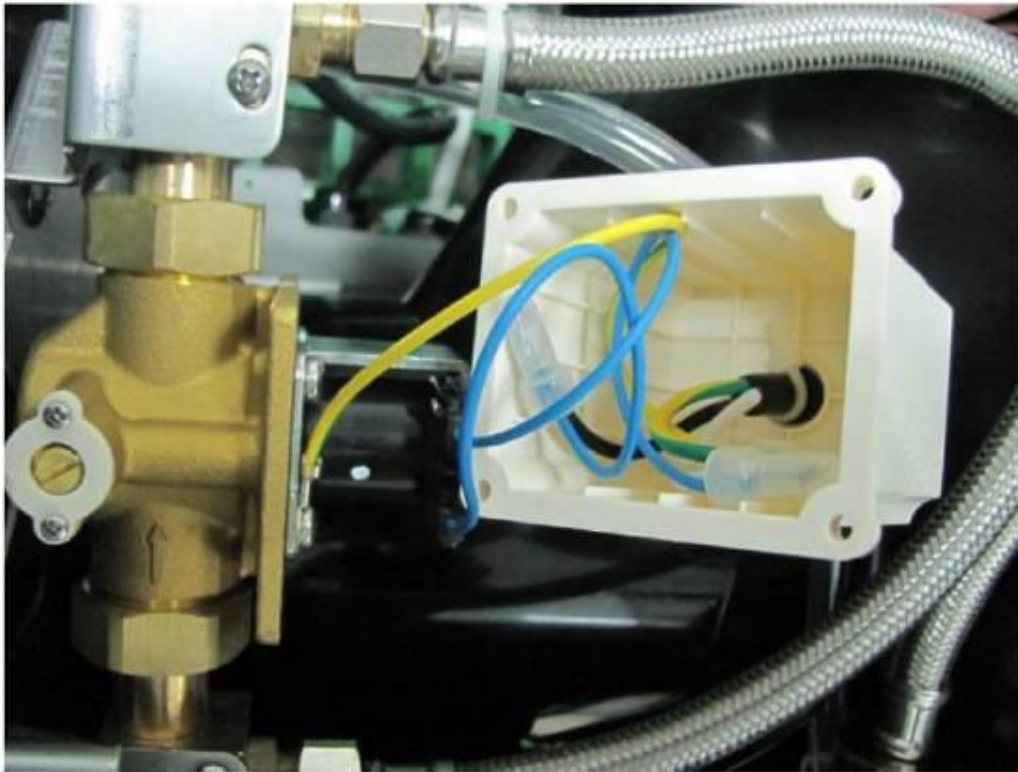

Product Service

Appendix

KARING 2.0 INTELLIGENT TOILET
Internal Photos

COMMERCIAL-IN-CONFIDENCE

FCC ID: N82-KOHLER020
IC: 4554A-KOHLER020

Product Service

Product Service

2.4GHz RF Module