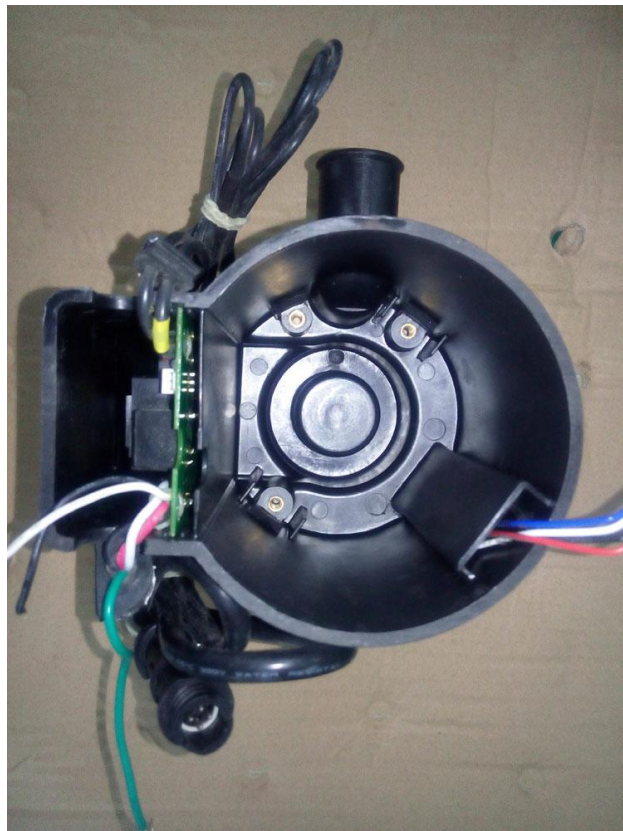

Product Service

Appendix

KARING 2.0 INTELLIGENT TOILET
Internal Photos

COMMERCIAL-IN-CONFIDENCE

FCC ID: N82-KOHLER020
IC: 4554A-KOHLER020

Product Service

Product Service

2.4GHz RF Module

Product Service

10.525GHz RF module

Product Service