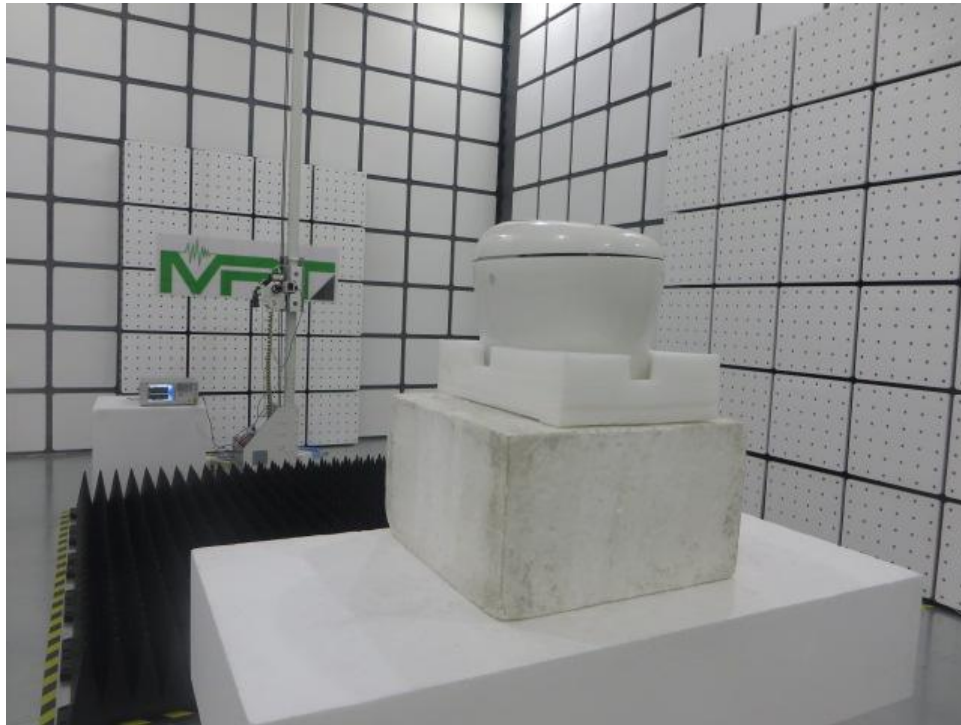

Product Service

FCC ID: N82-KOHLER020
IC ID: 4554A-KOHLER020

Kohler Co.
KARING 2.0 INTELLIGENT TOILET K-77780

PHOTOGRAPHS OF TEST SET UP

Field Strength and Harmonics Test Setup

Product Service

FCC ID: N82-KOHLER020
IC ID: 4554A-KOHLER020

Kohler Co.
KARING 2.0 INTELLIGENT TOILET K-77780

Product Service

FCC ID: N82-KOHLER020
IC ID: 4554A-KOHLER020

Kohler Co.
KARING 2.0 INTELLIGENT TOILET K-77780

Conducted Emissions Test Setup