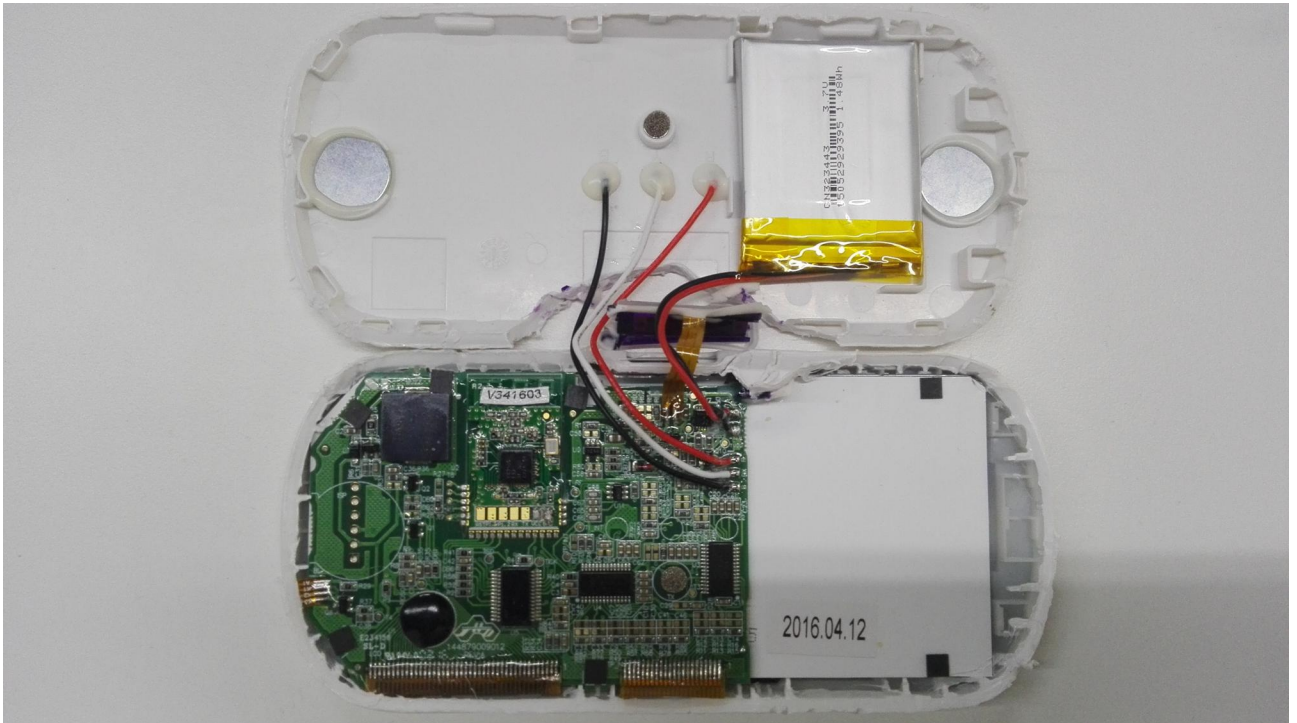

Product Service

Appendix

KARING 2.0 INTELLIGENT TOILET REMOTE CONTROL
Internal Photos

COMMERCIAL-IN-CONFIDENCE

FCC ID: N82-KOHLER019

IC ID: 4554A-KOHLER019

Product Service