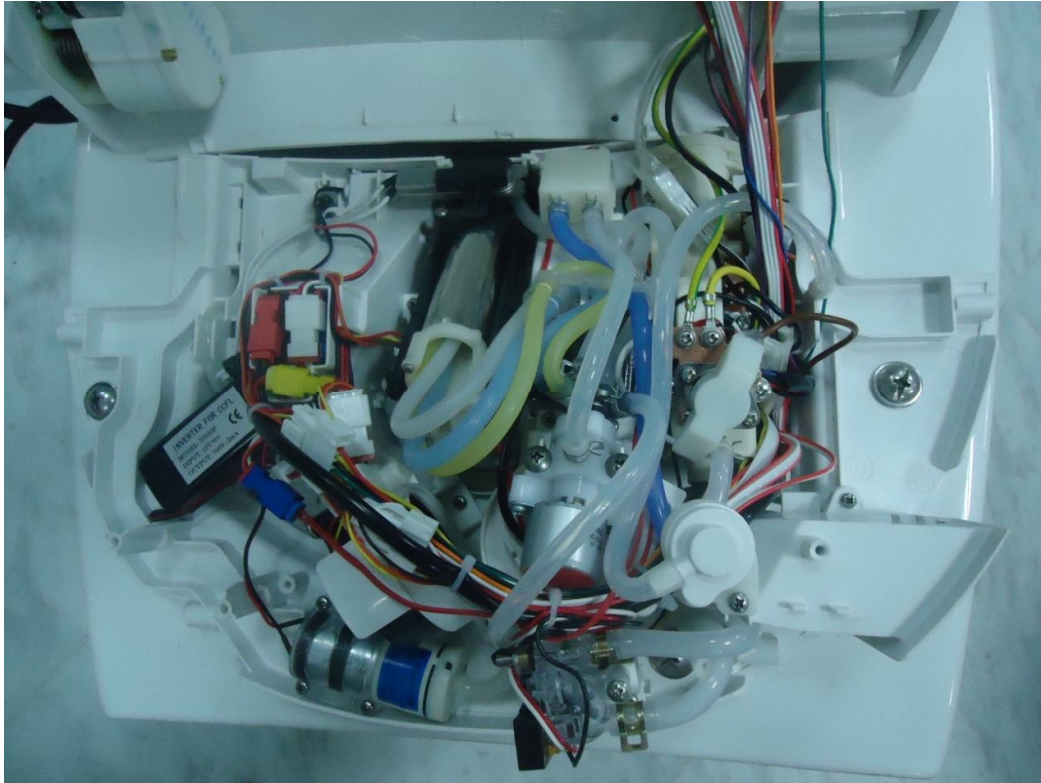

# Appendix

Internal Photos

Shanghai Kohler Electronics, Ltd.

Veil Intelligent Toilet – Wall Hung

FCC ID: N82-KOHLER018

IC ID: 4554A-KOHLER018

Product Service

Product Service