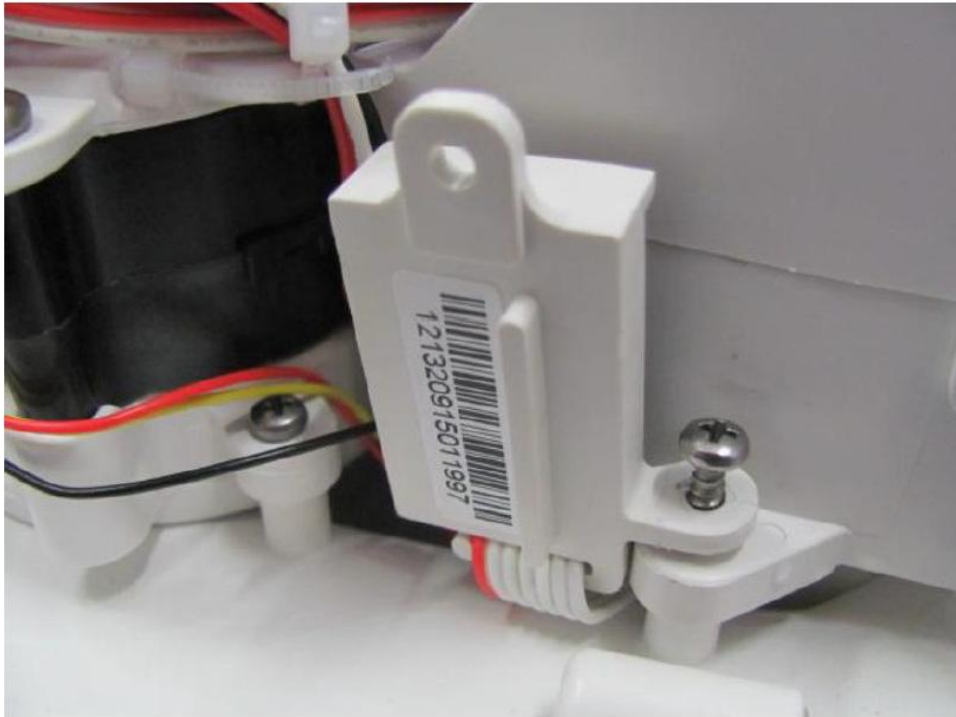

2.4GHz RF Module