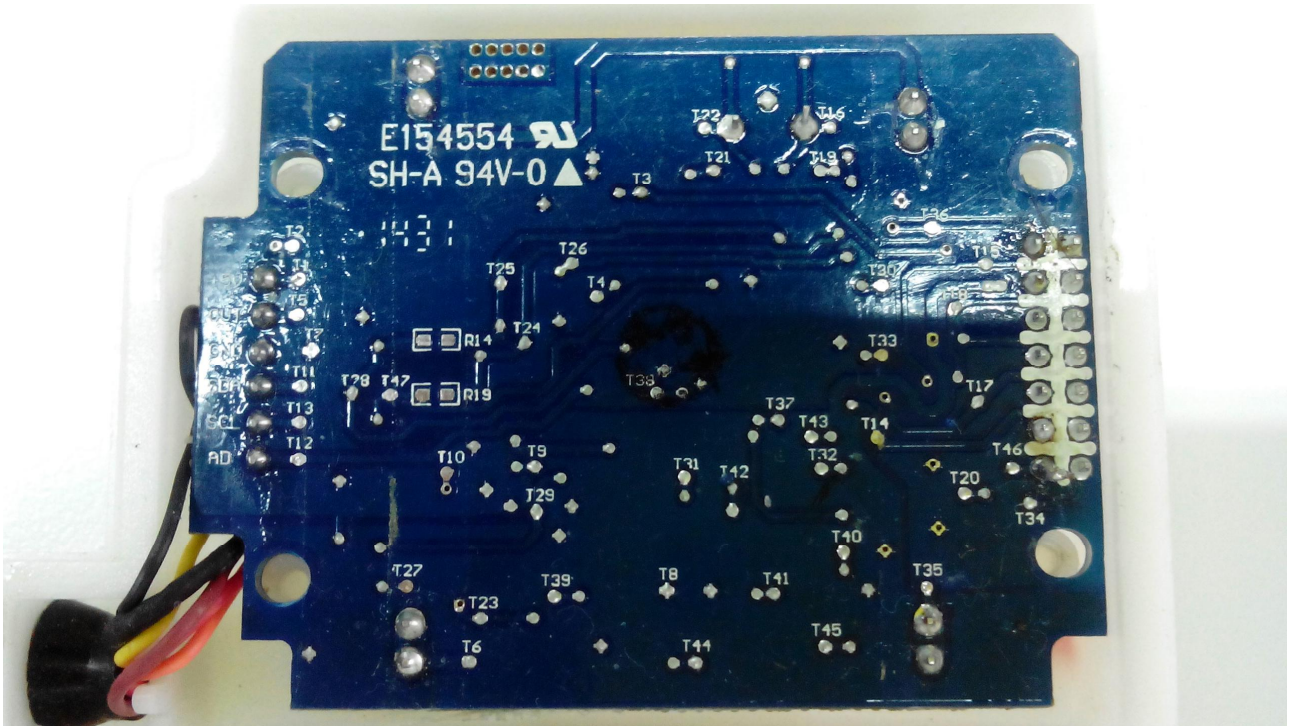

10.525GHz RF module