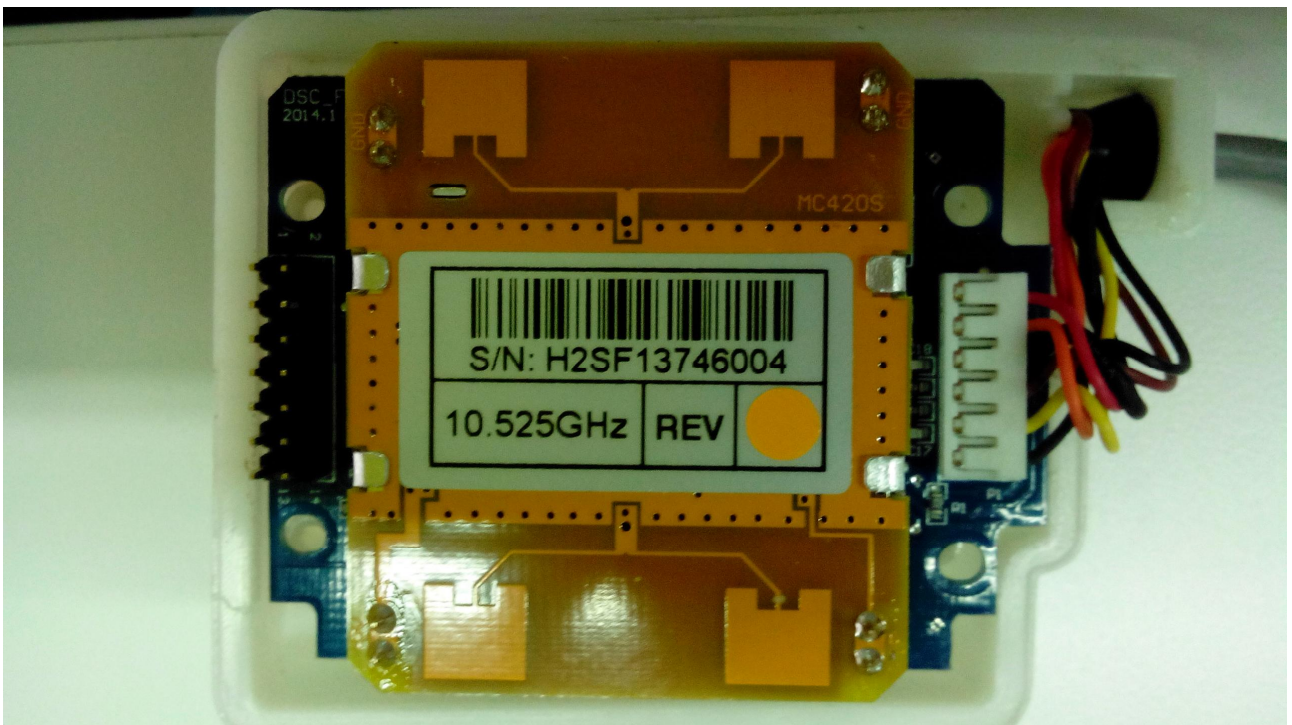

2.4GHz RF Module