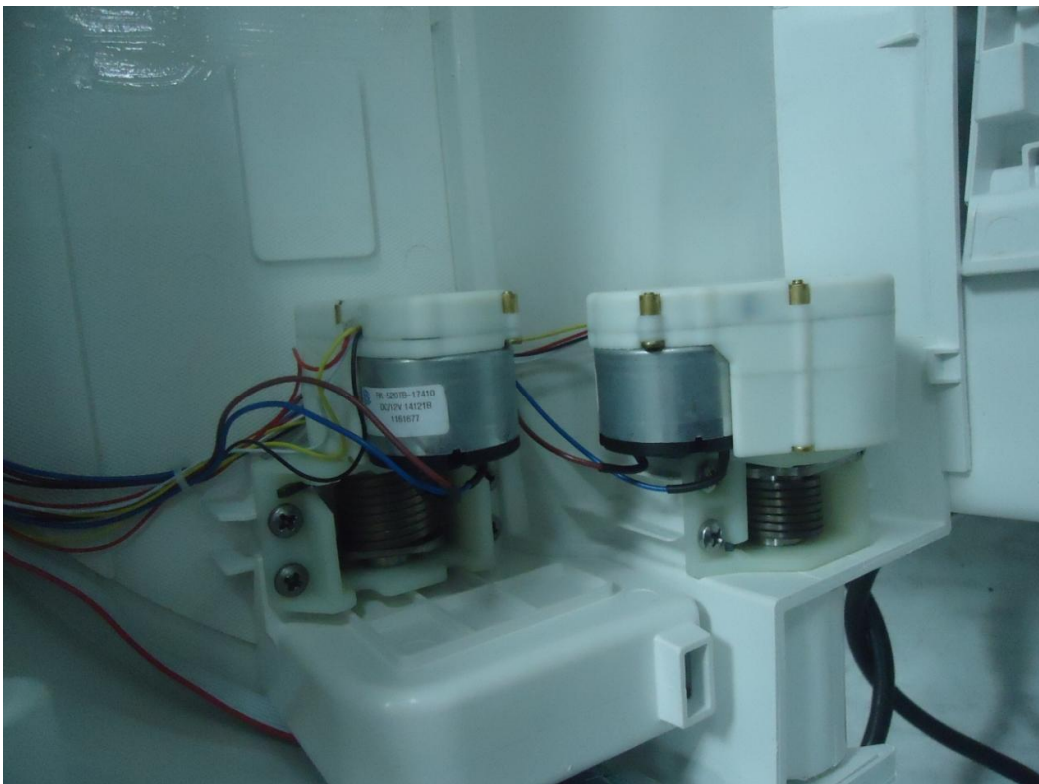

# Appendix

Internal Photos

Shanghai Kohler Electronics, Ltd.

Veil Intelligent Toilet – Wall Hung

FCC ID: N82-KOHLER018

IC ID: 4554A-KOHLER018

Product Service

Product Service