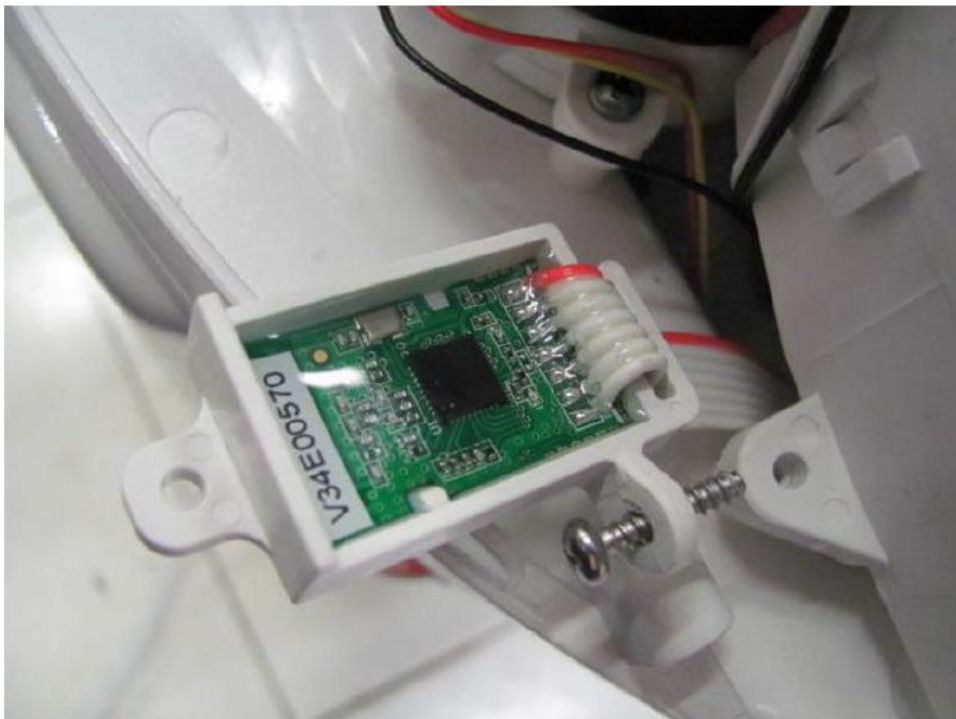

# Appendix

Internal Photos

Shanghai Kohler Electronics, Ltd.

Veil Intelligent Toilet – Wall Hung

FCC ID: N82-KOHLER018

IC ID: 4554A-KOHLER018

Product Service

Product Service

Product Service

10.525GHz RF module

2.4GHz RF Module

Product Service