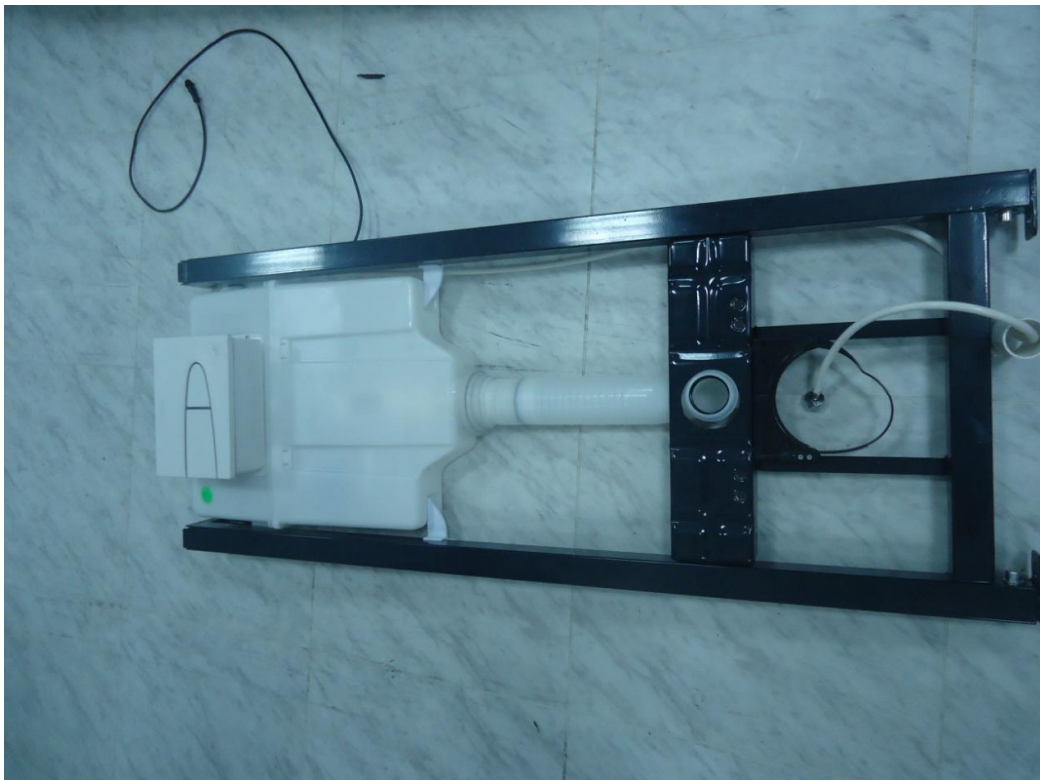

# Appendix

External Photos

Kohler Co.

Veil Intelligent Toilet – Wall Hung

FCC ID: N82-KOHLER018

IC ID: 4554A-KOHLER018

Product Service

Product Service