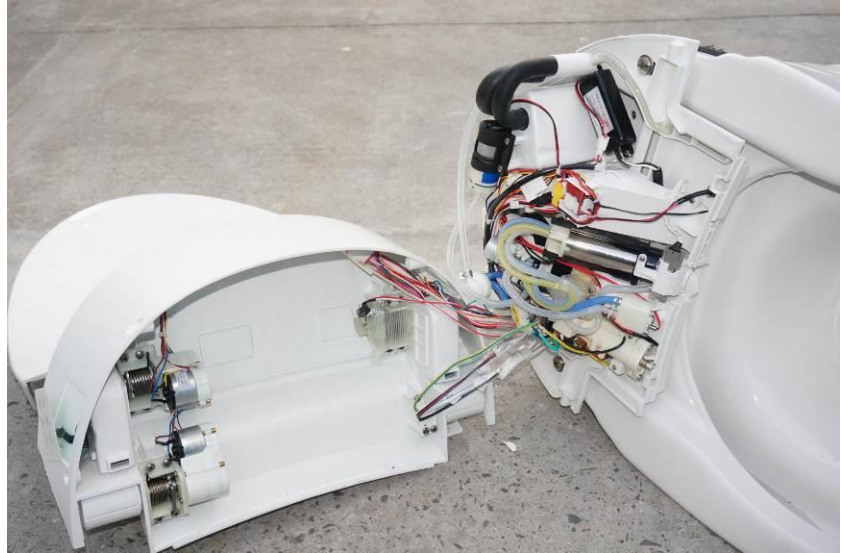

## Internal Photos

<b>Applicant:</b>	Kohler Co.
<b>Address of Applicant:</b>	444 Highland Drive Kohler, WI 53044 United States
<b>Equipment Under Test (EUT):</b>	
<b>Product Name:</b>	Veil intelligent toilet
<b>Model No.:</b>	K-5401-PA