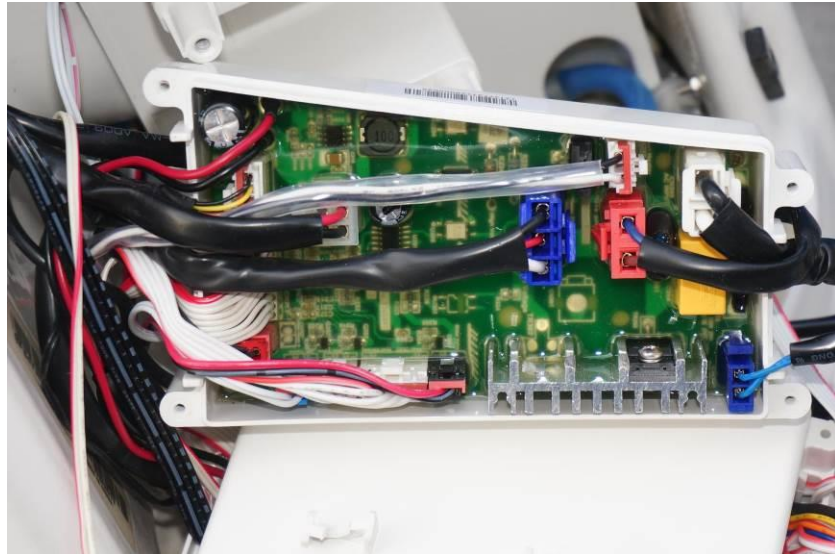

## Internal Photos

<b>Applicant:</b>	Kohler Co.
<b>Address of Applicant:</b>	444 Highland Drive Kohler, WI 53044 United States
<b>Equipment Under Test (EUT):</b>	
<b>Product Name:</b>	Veil intelligent toilet
<b>Model No.:</b>	K-5401-PA