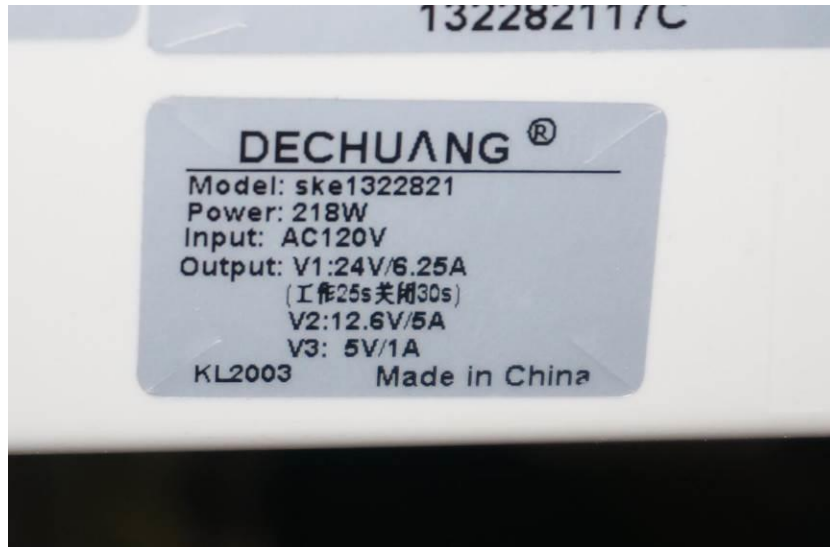

## Internal Photos

<b>Applicant:</b>	Kohler Co.
<b>Address of Applicant:</b>	444 Highland Drive Kohler, WI 53044 United States
<b>Equipment Under Test (EUT):</b>	
<b>Product Name:</b>	Veil intelligent toilet
<b>Model No.:</b>	K-5401-PA