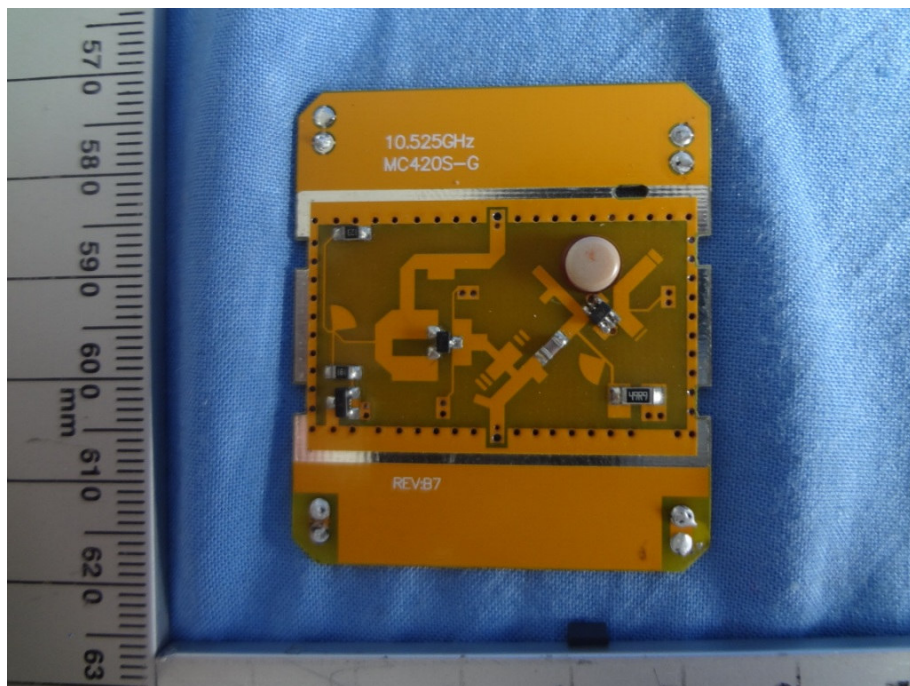

SGS-CSTC Standards Technical
Services (Shanghai) Co., Ltd.

Back Cover View

Right Side View

FCC ID: N82-KOHLER009
IC: 4554A-KOHLER009

SGS-CSTC Standards Technical
Services (Shanghai) Co., Ltd.

Left Side View

Back Cover PCB front View

Back Cover PCB front View

Zigbee modular front view

Zigbee modular Rear view

Communication PCB front view

Communication PCB Rear view

BT modular front view

Wireless detector (10.525GHz)

Wireless detector (10.525GHz)

FCC ID: N82-KOHLER009
IC: 4554A-KOHLER009

SGS-CSTC Standards Technical
Services (Shanghai) Co., Ltd.

Wireless detector (10.525GHz)

Wireless detector (10.525GHz)

Wireless detector (10.525GHz)

Wireless detector (10.525GHz)

Internal Photos of controller

Uncovered View

FCC ID: N82-KOHLER009
IC: 4554A-KOHLER009

SGS-CSTC Standards Technical
Services (Shanghai) Co., Ltd.

FCC ID: N82-KOHLER009
IC: 4554A-KOHLER009