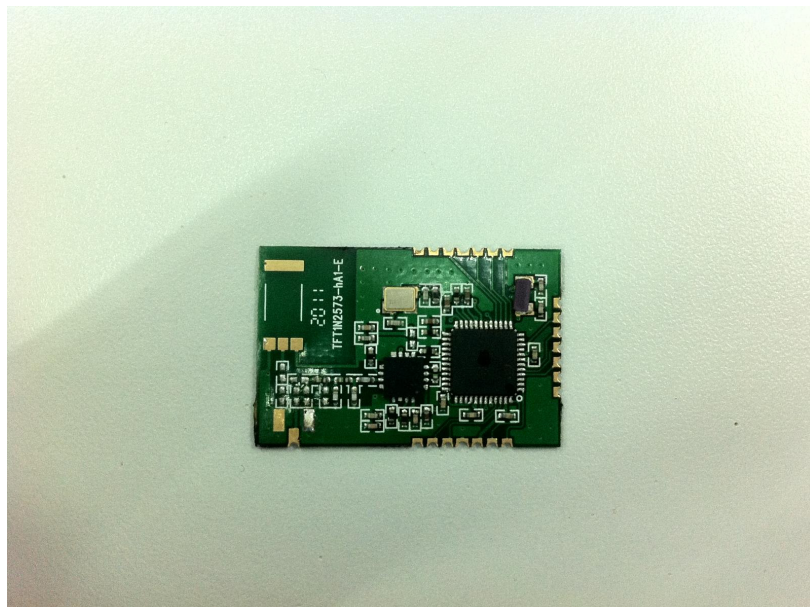

FCC ID: N82-KOHLER009
IC: 4554A-KOHLER009

**SGS-CSTC Standards Technical
Services (Shanghai) Co., Ltd.**

APPENDIX 2

PHOTOGRAPHS OF EUT

Internal Photos of closetool

Open EUT

Back Side View

FCC ID: N82-KOHLER009
IC: 4554A-KOHLER009

SGS-CSTC Standards Technical
Services (Shanghai) Co., Ltd.

Back Cover View

Right Side View

FCC ID: N82-KOHLER009
IC: 4554A-KOHLER009

SGS-CSTC Standards Technical
Services (Shanghai) Co., Ltd.

Left Side View

Back Cover PCB front View

Back Cover PCB front View

Zigbee modular front view

Zigbee modular Rear view

Communication PCB front view

Communication PCB Rear view

BT modular front view

Wireless detector (10.525GHz)

Wireless detector (10.525GHz)

FCC ID: N82-KOHLER009
IC: 4554A-KOHLER009

SGS-CSTC Standards Technical
Services (Shanghai) Co., Ltd.

Wireless detector (10.525GHz)

Wireless detector (10.525GHz)

Wireless detector (10.525GHz)