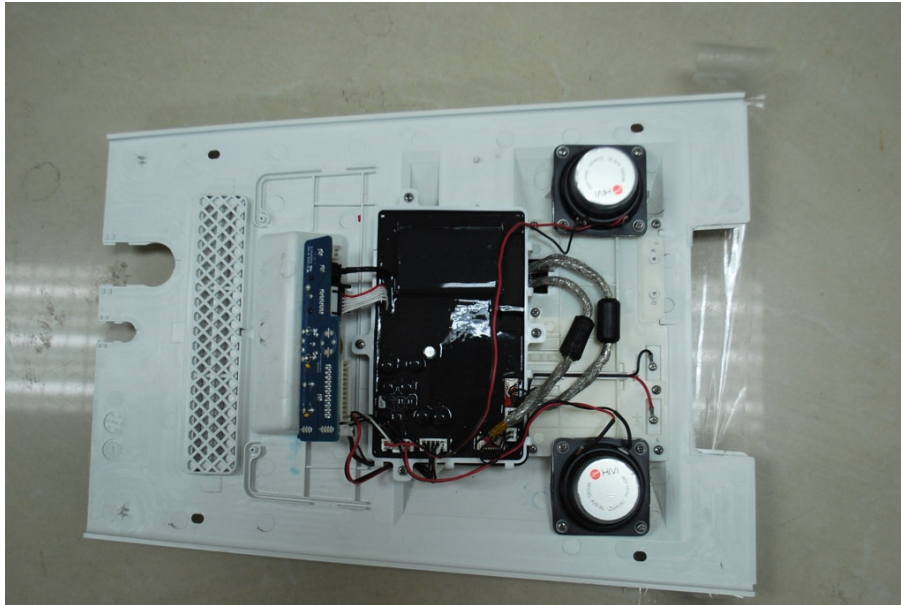

FCC ID: N82-KOHLER009
IC: 4554A-KOHLER009

**SGS-CSTC Standards Technical
Services (Shanghai) Co., Ltd.**

APPENDIX 2

PHOTOGRAPHS OF EUT

Internal Photos of closetool

Open EUT

Back Side View

FCC ID: N82-KOHLER009
IC: 4554A-KOHLER009

SGS-CSTC Standards Technical
Services (Shanghai) Co., Ltd.

Back Cover View

Right Side View

FCC ID: N82-KOHLER009
IC: 4554A-KOHLER009

SGS-CSTC Standards Technical
Services (Shanghai) Co., Ltd.

Left Side View

Back Cover PCB front View

Back Cover PCB front View

Zigbee modular front view

Zigbee modular Rear view

Communication PCB front view

Communication PCB Rear view

BT modular front view

Wireless detector (10.525GHz)