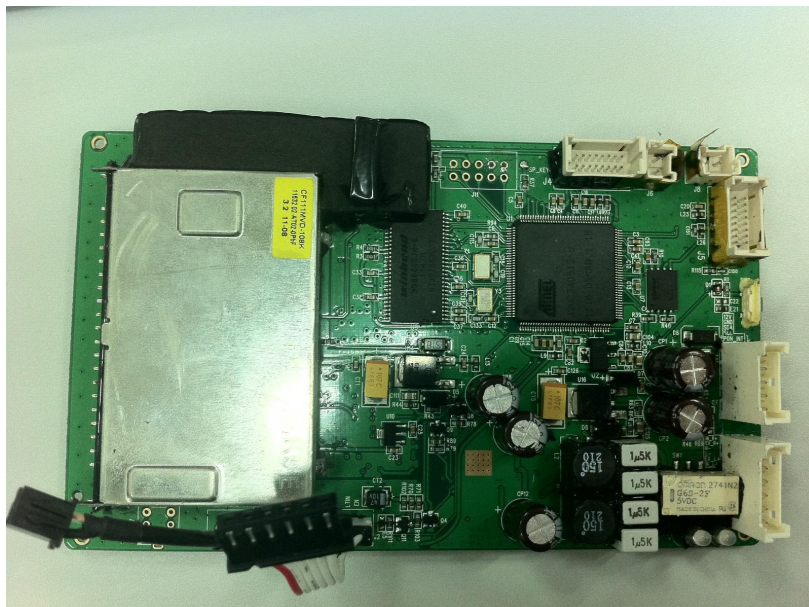

FCC ID: N82-KOHLER009
IC: 4554A-KOHLER009

**SGS-CSTC Standards Technical
Services (Shanghai) Co., Ltd.**

APPENDIX 2

PHOTOGRAPHS OF EUT

Internal Photos of closetool

Open EUT

Back Side View

FCC ID: N82-KOHLER009
IC: 4554A-KOHLER009

SGS-CSTC Standards Technical
Services (Shanghai) Co., Ltd.

Back Cover View

Right Side View

FCC ID: N82-KOHLER009
IC: 4554A-KOHLER009

SGS-CSTC Standards Technical
Services (Shanghai) Co., Ltd.

Left Side View

Back Cover PCB front View

Back Cover PCB front View

Zigbee modular front view

Zigbee modular Rear view

Communication PCB front view

Communication PCB Rear view

BT modular front view

Wireless detector (10.525GHz)