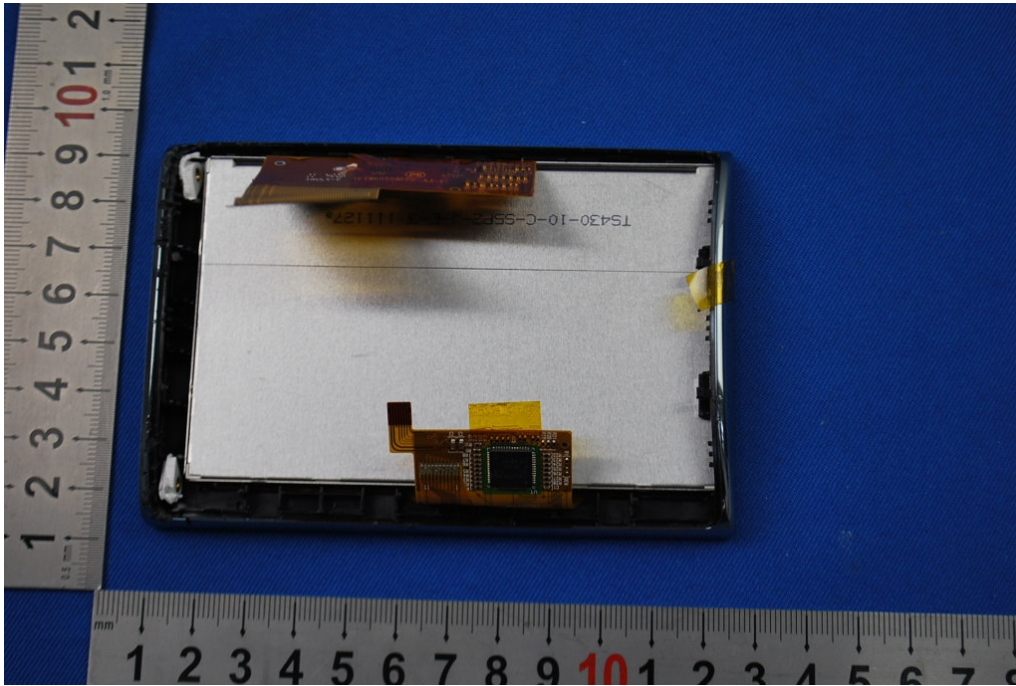

FCC ID: N82-KOHLER009
IC: 4554A-KOHLER009

SGS-CSTC Standards Technical
Services (Shanghai) Co., Ltd.

END