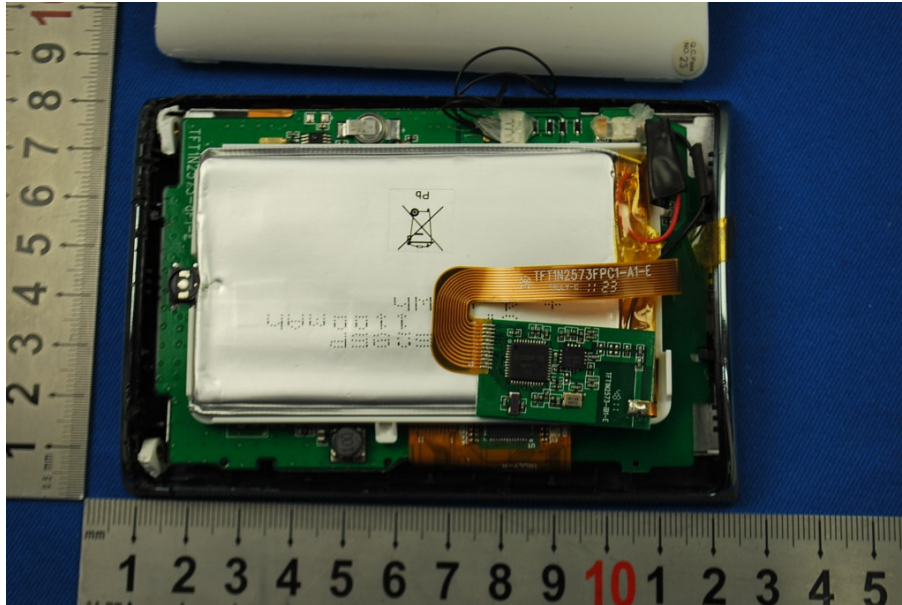

SGS-CSTC Standards Technical
Services (Shanghai) Co., Ltd.

Back Cover View

Right Side View

FCC ID: N82-KOHLER009
IC: 4554A-KOHLER009

SGS-CSTC Standards Technical
Services (Shanghai) Co., Ltd.

Left Side View

Back Cover PCB front View

Back Cover PCB front View

Zigbee modular front view

Zigbee modular Rear view

Communication PCB front view

Communication PCB Rear view

BT modular front view

Wireless detector (10.525GHz)

Wireless detector (10.525GHz)

FCC ID: N82-KOHLER009
IC: 4554A-KOHLER009

SGS-CSTC Standards Technical
Services (Shanghai) Co., Ltd.

Wireless detector (10.525GHz)

Wireless detector (10.525GHz)

Wireless detector (10.525GHz)

Wireless detector (10.525GHz)

Internal Photos of controller

Uncovered View

FCC ID: N82-KOHLER009
IC: 4554A-KOHLER009

SGS-CSTC Standards Technical
Services (Shanghai) Co., Ltd.

FCC ID: N82-KOHLER009
IC: 4554A-KOHLER009