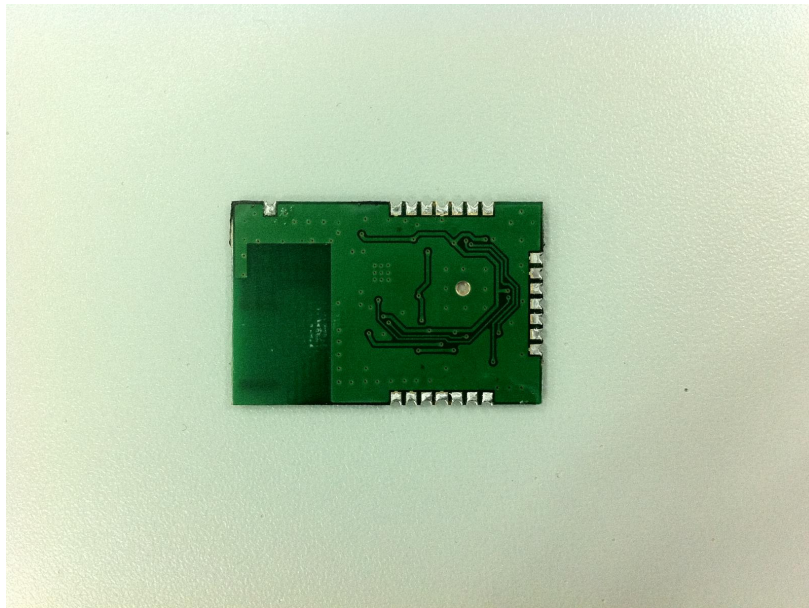

FCC ID: N82-KOHLER009
IC: 4554A-KOHLER009

**SGS-CSTC Standards Technical
Services (Shanghai) Co., Ltd.**

APPENDIX 2

PHOTOGRAPHS OF EUT

Internal Photos of closetool

Open EUT

Back Side View

FCC ID: N82-KOHLER009
IC: 4554A-KOHLER009

SGS-CSTC Standards Technical
Services (Shanghai) Co., Ltd.

Back Cover View

Right Side View

FCC ID: N82-KOHLER009
IC: 4554A-KOHLER009

SGS-CSTC Standards Technical
Services (Shanghai) Co., Ltd.

Left Side View

Back Cover PCB front View

Back Cover PCB front View

Zigbee modular front view

Zigbee modular Rear view

Communication PCB front view

Communication PCB Rear view

BT modular front view

Wireless detector (10.525GHz)

Wireless detector (10.525GHz)

FCC ID: N82-KOHLER009
IC: 4554A-KOHLER009

SGS-CSTC Standards Technical
Services (Shanghai) Co., Ltd.

Wireless detector (10.525GHz)

Wireless detector (10.525GHz)

Wireless detector (10.525GHz)