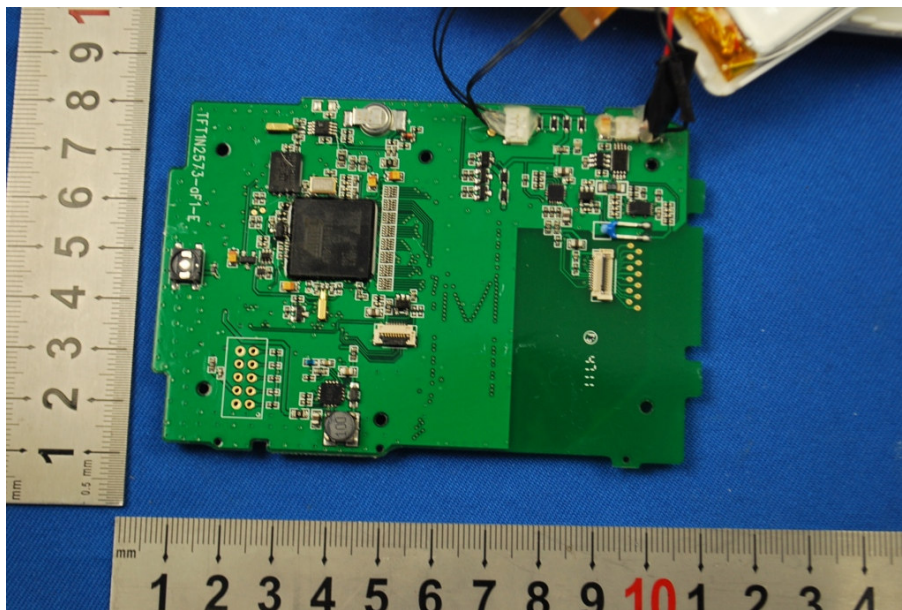

Wireless detector (10.525GHz)

FCC ID: N82-KOHLER009
IC: 4554A-KOHLER009

SGS-CSTC Standards Technical
Services (Shanghai) Co., Ltd.

Wireless detector (10.525GHz)

Wireless detector (10.525GHz)

Wireless detector (10.525GHz)

Wireless detector (10.525GHz)

Internal Photos of controller

Uncovered View

FCC ID: N82-KOHLER009
IC: 4554A-KOHLER009

SGS-CSTC Standards Technical
Services (Shanghai) Co., Ltd.

FCC ID: N82-KOHLER009
IC: 4554A-KOHLER009