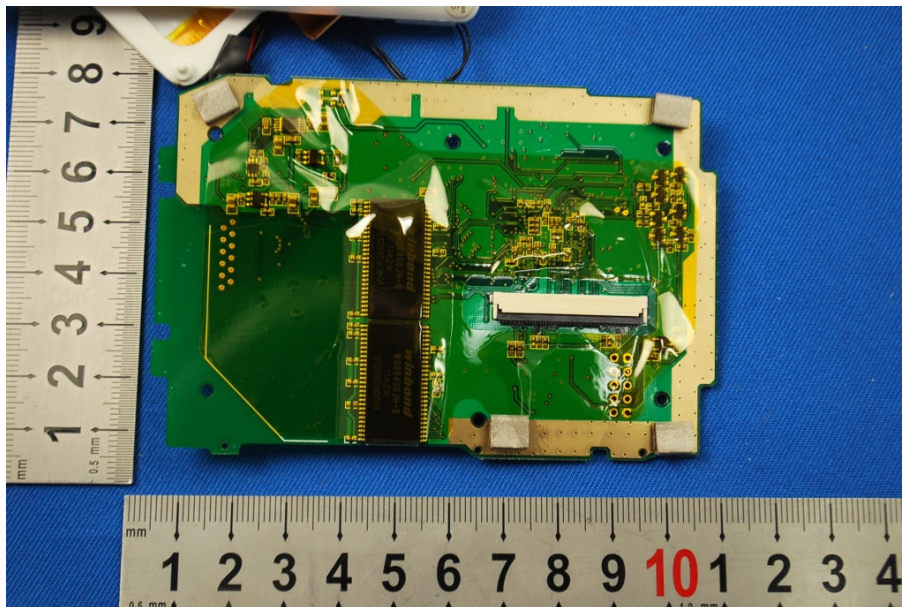

Wireless detector (10.525GHz)

FCC ID: N82-KOHLER009
IC: 4554A-KOHLER009

SGS-CSTC Standards Technical
Services (Shanghai) Co., Ltd.

Wireless detector (10.525GHz)

Wireless detector (10.525GHz)

Wireless detector (10.525GHz)

Wireless detector (10.525GHz)

Internal Photos of controller

Uncovered View

FCC ID: N82-KOHLER009
IC: 4554A-KOHLER009

SGS-CSTC Standards Technical
Services (Shanghai) Co., Ltd.

FCC ID: N82-KOHLER009
IC: 4554A-KOHLER009