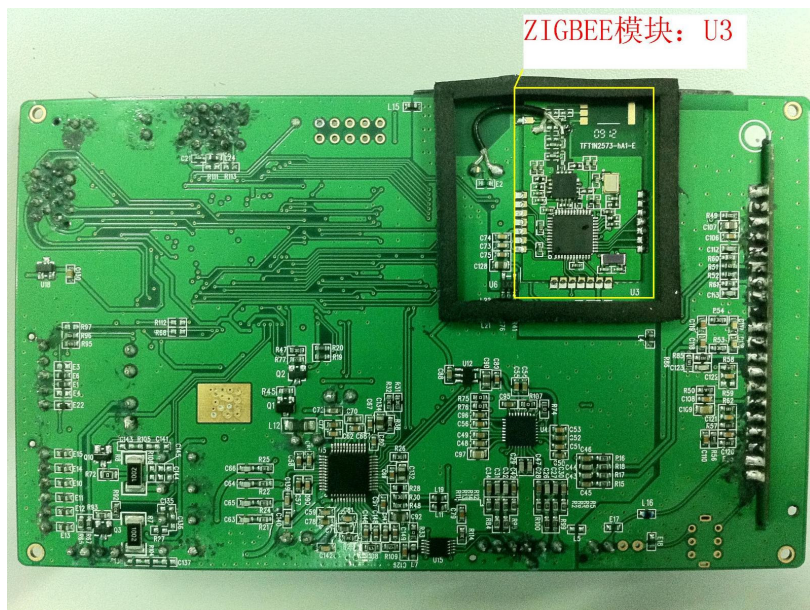

FCC ID: N82-KOHLER009
IC: 4554A-KOHLER009

**SGS-CSTC Standards Technical
Services (Shanghai) Co., Ltd.**

APPENDIX 2

PHOTOGRAPHS OF EUT

Internal Photos of closetool

Open EUT

Back Side View

FCC ID: N82-KOHLER009
IC: 4554A-KOHLER009

SGS-CSTC Standards Technical
Services (Shanghai) Co., Ltd.

Back Cover View

Right Side View

FCC ID: N82-KOHLER009
IC: 4554A-KOHLER009

SGS-CSTC Standards Technical
Services (Shanghai) Co., Ltd.

Left Side View

Back Cover PCB front View

Back Cover PCB front View

Zigbee modular front view

Zigbee modular Rear view

Communication PCB front view

Communication PCB Rear view

BT modular front view

Wireless detector (10.525GHz)

Wireless detector (10.525GHz)

FCC ID: N82-KOHLER009
IC: 4554A-KOHLER009

SGS-CSTC Standards Technical
Services (Shanghai) Co., Ltd.

Wireless detector (10.525GHz)

Wireless detector (10.525GHz)

Wireless detector (10.525GHz)