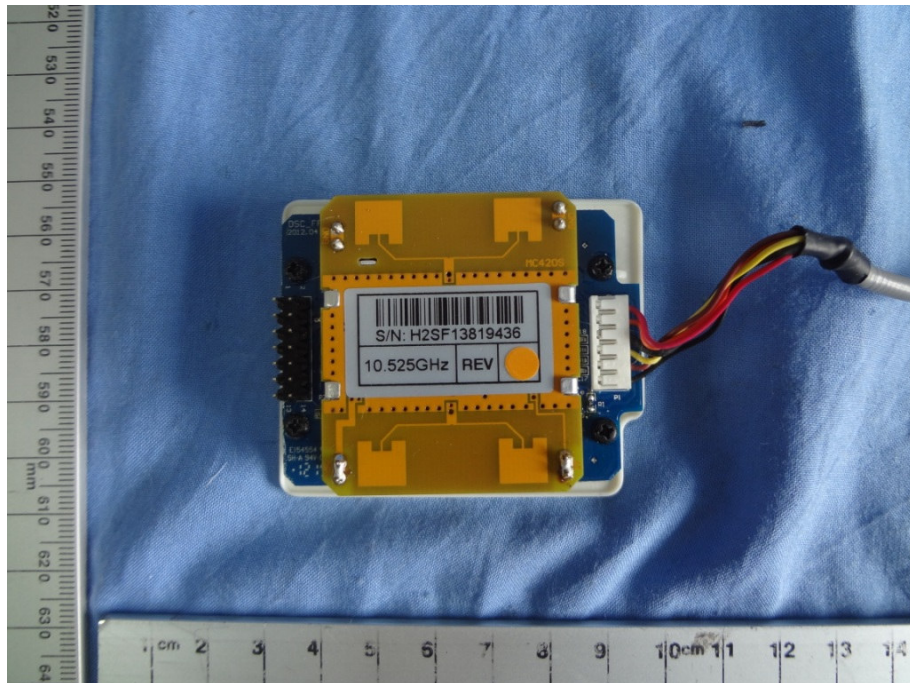

SGS-CSTC Standards Technical
Services (Shanghai) Co., Ltd.

Back Cover View

Right Side View

FCC ID: N82-KOHLER009
IC: 4554A-KOHLER009

SGS-CSTC Standards Technical
Services (Shanghai) Co., Ltd.

Left Side View

Back Cover PCB front View

Back Cover PCB front View

Zigbee modular front view

Zigbee modular Rear view

Communication PCB front view

Communication PCB Rear view

BT modular front view

Wireless detector (10.525GHz)

Wireless detector (10.525GHz)

FCC ID: N82-KOHLER009
IC: 4554A-KOHLER009

SGS-CSTC Standards Technical
Services (Shanghai) Co., Ltd.

Wireless detector (10.525GHz)

Wireless detector (10.525GHz)

Wireless detector (10.525GHz)

Wireless detector (10.525GHz)

Internal Photos of controller

Uncovered View

FCC ID: N82-KOHLER009
IC: 4554A-KOHLER009

SGS-CSTC Standards Technical
Services (Shanghai) Co., Ltd.

FCC ID: N82-KOHLER009
IC: 4554A-KOHLER009