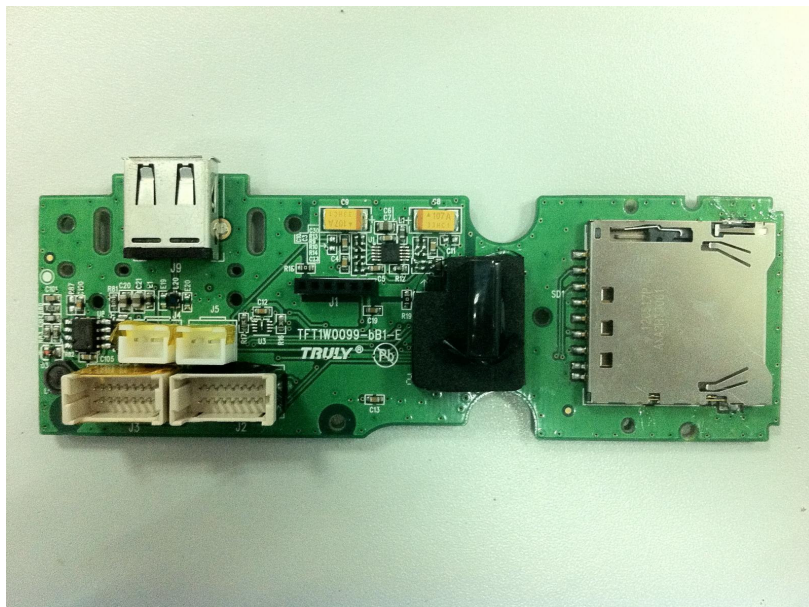

SGS-CSTC Standards Technical
Services (Shanghai) Co., Ltd.

Back Cover View

Right Side View

FCC ID: N82-KOHLER009
IC: 4554A-KOHLER009

SGS-CSTC Standards Technical
Services (Shanghai) Co., Ltd.

Left Side View

Back Cover PCB front View

Back Cover PCB front View

Zigbee modular front view

Zigbee modular Rear view

Communication PCB front view

Communication PCB Rear view

BT modular front view

Wireless detector (10.525GHz)

Wireless detector (10.525GHz)

FCC ID: N82-KOHLER009
IC: 4554A-KOHLER009

SGS-CSTC Standards Technical
Services (Shanghai) Co., Ltd.

Wireless detector (10.525GHz)

Wireless detector (10.525GHz)

Wireless detector (10.525GHz)

Wireless detector (10.525GHz)

Internal Photos of controller

Uncovered View

FCC ID: N82-KOHLER009
IC: 4554A-KOHLER009

SGS-CSTC Standards Technical
Services (Shanghai) Co., Ltd.

FCC ID: N82-KOHLER009
IC: 4554A-KOHLER009