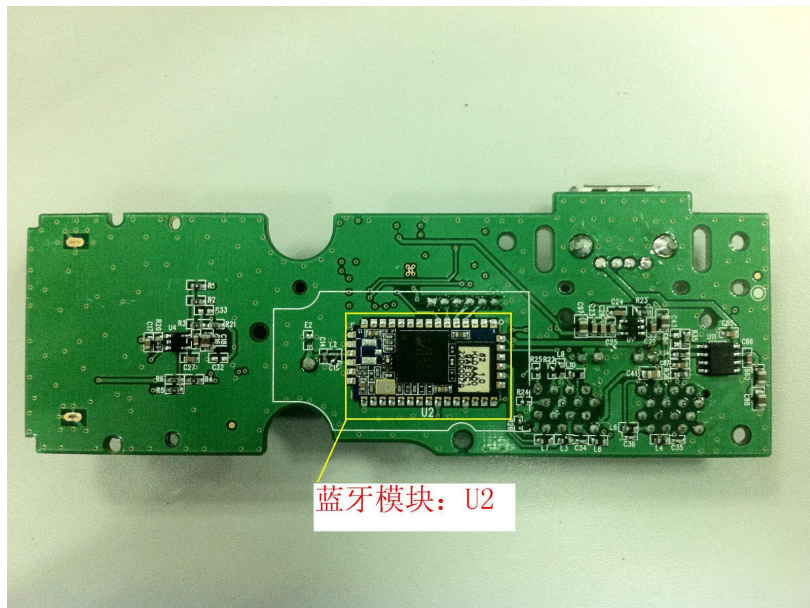

SGS-CSTC Standards Technical
Services (Shanghai) Co., Ltd.

Back Cover View

Right Side View

FCC ID: N82-KOHLER009
IC: 4554A-KOHLER009

SGS-CSTC Standards Technical
Services (Shanghai) Co., Ltd.

Left Side View

Back Cover PCB front View

Back Cover PCB front View

Zigbee modular front view

Zigbee modular Rear view

Communication PCB front view

Communication PCB Rear view

BT modular front view

Wireless detector (10.525GHz)

Wireless detector (10.525GHz)

FCC ID: N82-KOHLER009
IC: 4554A-KOHLER009

SGS-CSTC Standards Technical
Services (Shanghai) Co., Ltd.

Wireless detector (10.525GHz)

Wireless detector (10.525GHz)

Wireless detector (10.525GHz)

Wireless detector (10.525GHz)

Internal Photos of controller

Uncovered View

FCC ID: N82-KOHLER009
IC: 4554A-KOHLER009

SGS-CSTC Standards Technical
Services (Shanghai) Co., Ltd.

FCC ID: N82-KOHLER009
IC: 4554A-KOHLER009