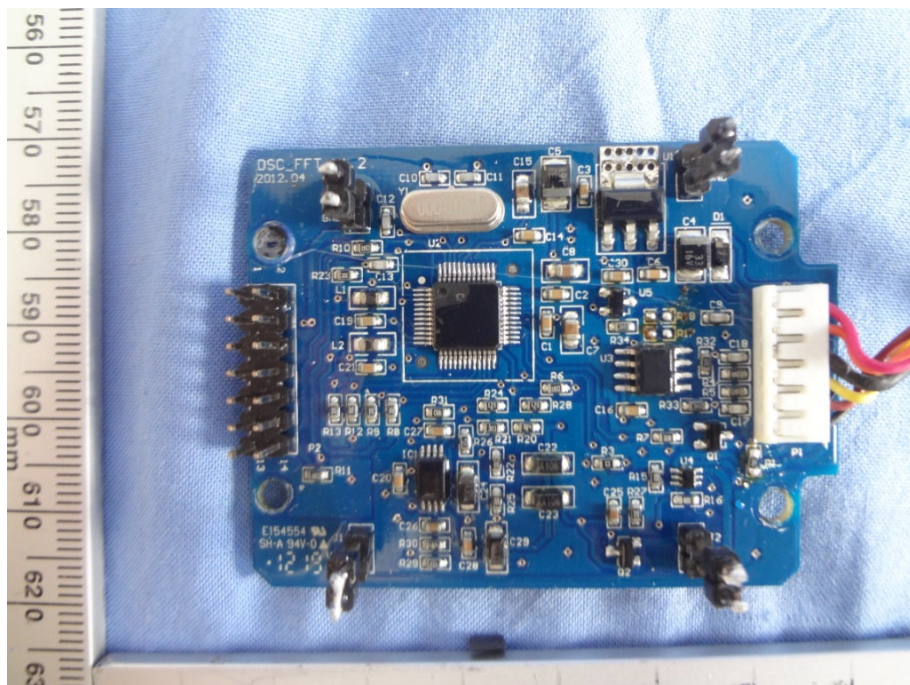

SGS-CSTC Standards Technical
Services (Shanghai) Co., Ltd.

Back Cover View

Right Side View

FCC ID: N82-KOHLER009
IC: 4554A-KOHLER009

SGS-CSTC Standards Technical
Services (Shanghai) Co., Ltd.

Left Side View

Back Cover PCB front View

Back Cover PCB front View

Zigbee modular front view

Zigbee modular Rear view

Communication PCB front view

Communication PCB Rear view

BT modular front view

Wireless detector (10.525GHz)

Wireless detector (10.525GHz)

FCC ID: N82-KOHLER009
IC: 4554A-KOHLER009

SGS-CSTC Standards Technical
Services (Shanghai) Co., Ltd.

Wireless detector (10.525GHz)

Wireless detector (10.525GHz)

Wireless detector (10.525GHz)

Wireless detector (10.525GHz)

Internal Photos of controller

Uncovered View

FCC ID: N82-KOHLER009
IC: 4554A-KOHLER009

SGS-CSTC Standards Technical
Services (Shanghai) Co., Ltd.

FCC ID: N82-KOHLER009
IC: 4554A-KOHLER009