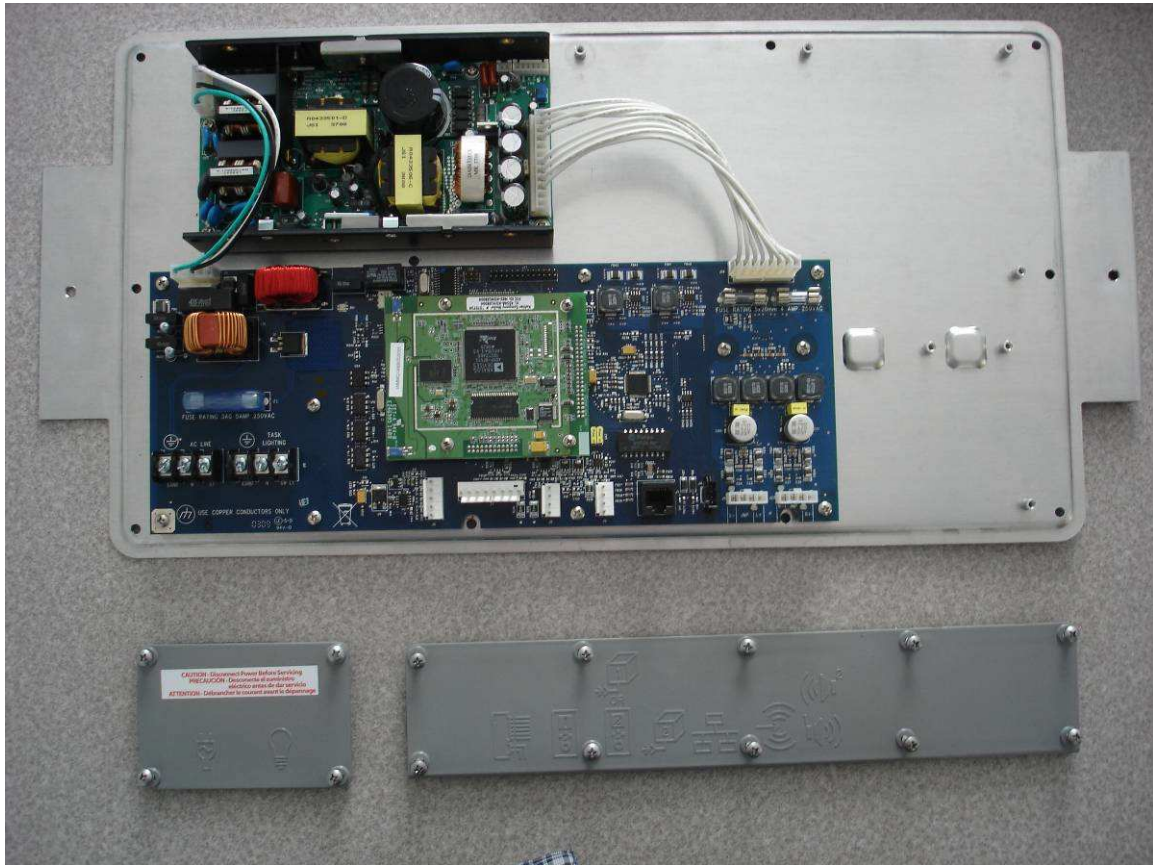

Company: Kohler Company
Model: DTV™II Media Module
Date: 10-21-2008

Photo Description: **Front Face with Cover Removed.**

Company: Kohler Company
Model: DTV™II Media Module
Date: 10-21-2008
Photo Description: **Roku PCB Media Module – circuit board (side 1)**

Company: Kohler Company
Model: DTV™II Media Module
Date: 10-21-2008
Photo Description: **Roku PCB Media Module – circuit board (side 2)**