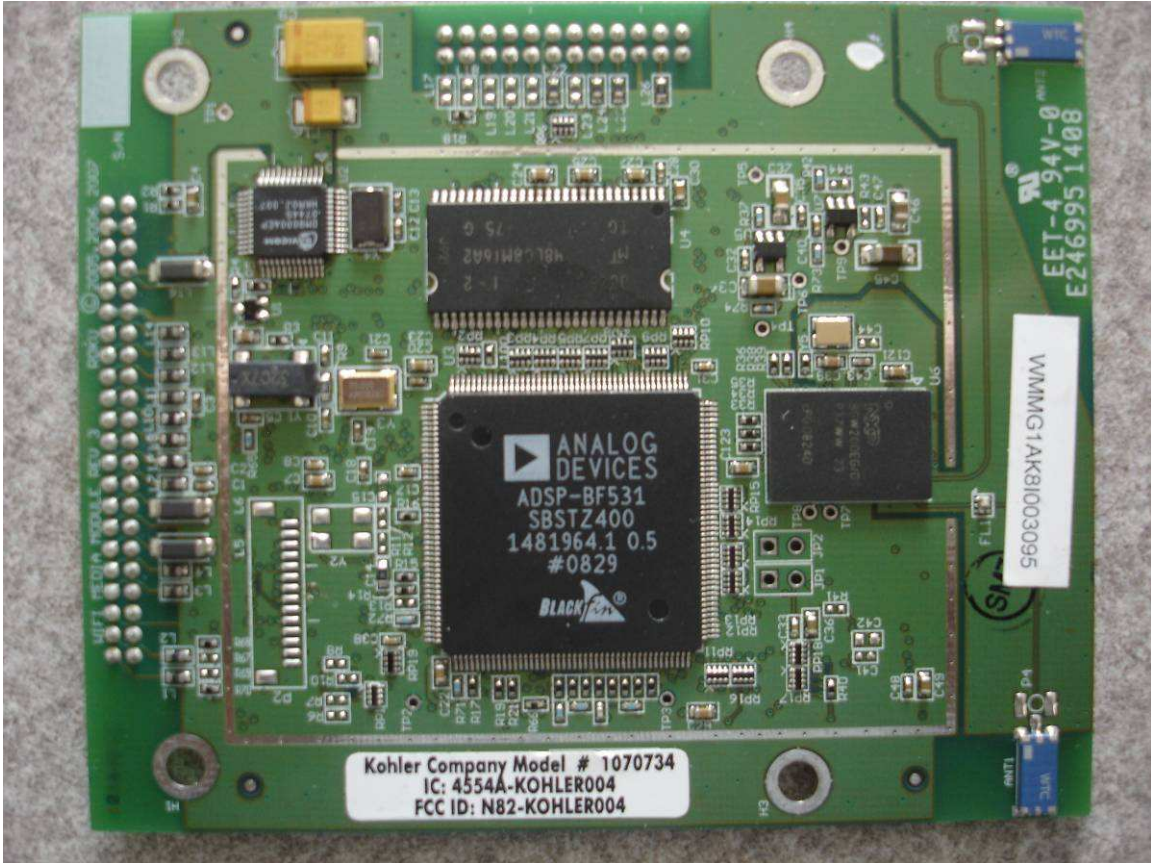

Company: Kohler Company
Model: DTV™II Media Module
Date: 10-21-2008

Photo Description: **Front Face with Cover Removed.**

Company: Kohler Company
Model: DTV™II Media Module
Date: 10-21-2008
Photo Description: **Roku PCB Media Module – circuit board (side 1)**

Company: Kohler Company
Model: DTV™II Media Module
Date: 10-21-2008
Photo Description: **Roku PCB Media Module – circuit board (side 2)**