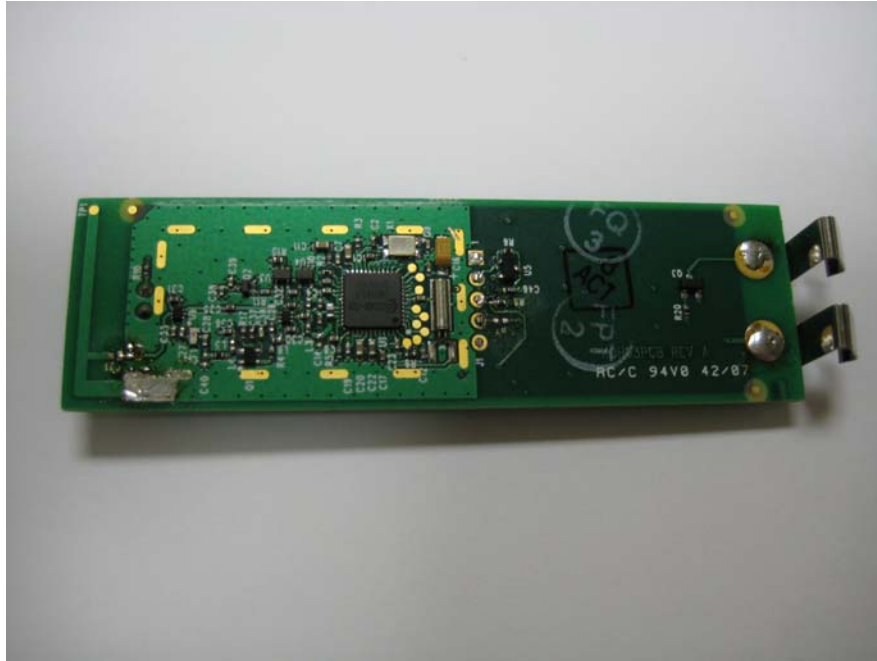

INTERNAL PHOTOS

COMPANY NAME:	Kohler Company
PRODUCT NAME:	2.4 GHz RF Remote
MODEL NUMBER(S):	1022253-F
FCC ID #:	N82-KOHLER002
IC #:	4554A-KOHLER002

Open for Inspection

View #1 – Backside of RF Section

INTERNAL PHOTOS

COMPANY NAME:	Kohler Company
PRODUCT NAME:	2.4 GHz RF Remote
MODEL NUMBER(S):	1022253-F
FCC ID #:	N82-KOHLER002
IC #:	4554A-KOHLER002

View #2 – Backside of RF Section

INTERNAL PHOTOS

COMPANY NAME:	Kohler Company
PRODUCT NAME:	2.4 GHz RF Remote
MODEL NUMBER(S):	1022253-F
FCC ID #:	N82-KOHLER002
IC #:	4554A-KOHLER002

View #1 – RF Section

View #2 – RF Section

INTERNAL PHOTOS

COMPANY NAME:	Kohler Company
PRODUCT NAME:	2.4 GHz RF Remote
MODEL NUMBER(S):	1022253-F
FCC ID #:	N82-KOHLER002
IC #:	4554A-KOHLER002

View #1 – Close-up of RF Section

View #2 – Close-up of RF Section

INTERNAL PHOTOS

COMPANY NAME:	Kohler Company
PRODUCT NAME:	2.4 GHz RF Remote
MODEL NUMBER(S):	1022253-F
FCC ID #:	N82-KOHLER002
IC #:	4554A-KOHLER002

Side View – Close-up