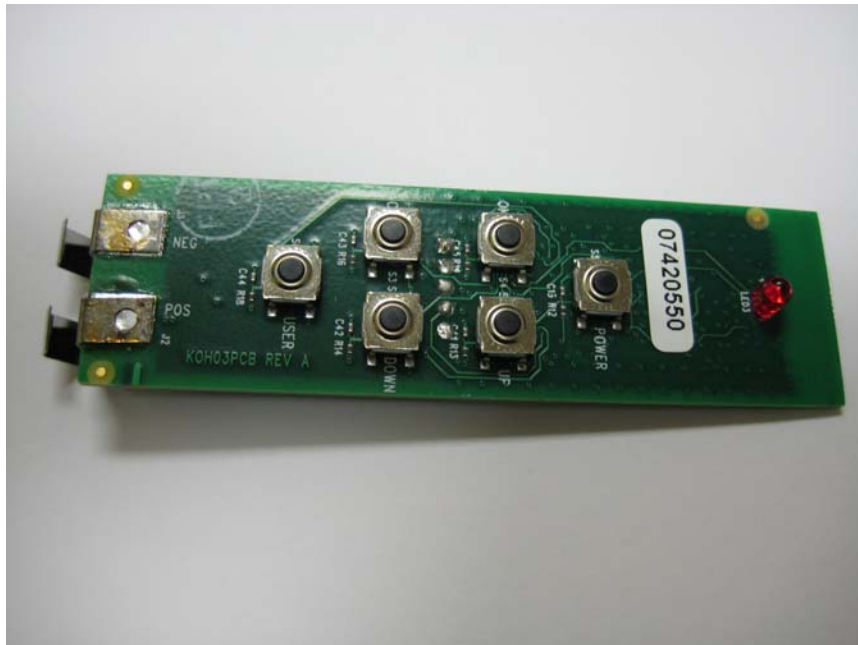

INTERNAL PHOTOS

COMPANY NAME:	Kohler Company
PRODUCT NAME:	2.4 GHz RF Remote
MODEL NUMBER(S):	1022253-F
FCC ID #:	N82-KOHLER002
IC #:	4554A-KOHLER002

Open for Inspection

View #1 – Backside of RF Section

INTERNAL PHOTOS

COMPANY NAME:	Kohler Company
PRODUCT NAME:	2.4 GHz RF Remote
MODEL NUMBER(S):	1022253-F
FCC ID #:	N82-KOHLER002
IC #:	4554A-KOHLER002

View #2 – Backside of RF Section

INTERNAL PHOTOS

COMPANY NAME:	Kohler Company
PRODUCT NAME:	2.4 GHz RF Remote
MODEL NUMBER(S):	1022253-F
FCC ID #:	N82-KOHLER002
IC #:	4554A-KOHLER002

View #1 – RF Section

View #2 – RF Section

INTERNAL PHOTOS

COMPANY NAME:	Kohler Company
PRODUCT NAME:	2.4 GHz RF Remote
MODEL NUMBER(S):	1022253-F
FCC ID #:	N82-KOHLER002
IC #:	4554A-KOHLER002

View #1 – Close-up of RF Section

View #2 – Close-up of RF Section

INTERNAL PHOTOS

COMPANY NAME:	Kohler Company
PRODUCT NAME:	2.4 GHz RF Remote
MODEL NUMBER(S):	1022253-F
FCC ID #:	N82-KOHLER002
IC #:	4554A-KOHLER002

Side View – Close-up