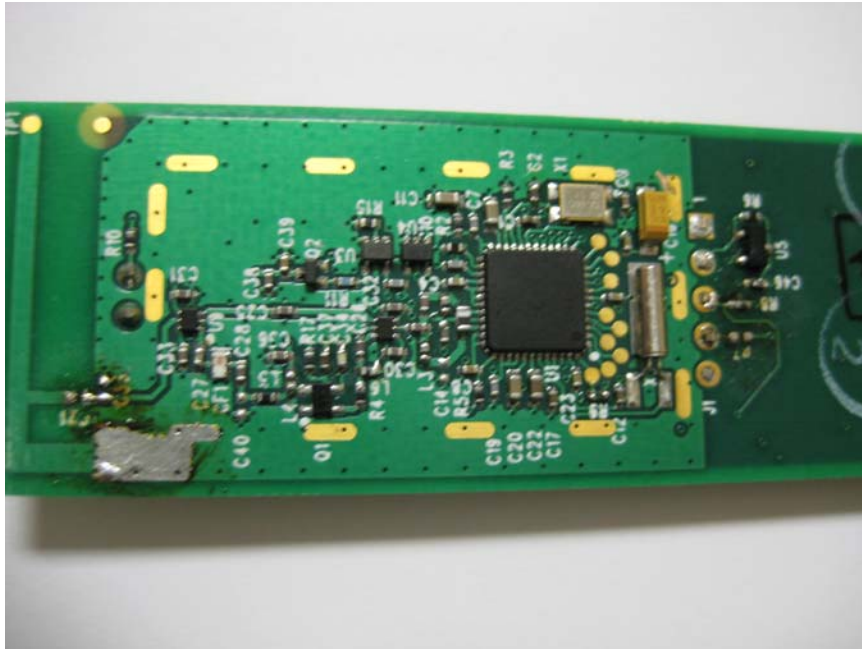

INTERNAL PHOTOS

COMPANY NAME:	Kohler Company
PRODUCT NAME:	2.4 GHz RF Remote
MODEL NUMBER(S):	1022253-F
FCC ID #:	N82-KOHLER002
IC #:	4554A-KOHLER002

Open for Inspection

View #1 – Backside of RF Section

INTERNAL PHOTOS

COMPANY NAME:	Kohler Company
PRODUCT NAME:	2.4 GHz RF Remote
MODEL NUMBER(S):	1022253-F
FCC ID #:	N82-KOHLER002
IC #:	4554A-KOHLER002

View #2 – Backside of RF Section

INTERNAL PHOTOS

COMPANY NAME:	Kohler Company
PRODUCT NAME:	2.4 GHz RF Remote
MODEL NUMBER(S):	1022253-F
FCC ID #:	N82-KOHLER002
IC #:	4554A-KOHLER002

View #1 – RF Section

View #2 – RF Section

INTERNAL PHOTOS

COMPANY NAME:	Kohler Company
PRODUCT NAME:	2.4 GHz RF Remote
MODEL NUMBER(S):	1022253-F
FCC ID #:	N82-KOHLER002
IC #:	4554A-KOHLER002

View #1 – Close-up of RF Section

View #2 – Close-up of RF Section

INTERNAL PHOTOS

COMPANY NAME:	Kohler Company
PRODUCT NAME:	2.4 GHz RF Remote
MODEL NUMBER(S):	1022253-F
FCC ID #:	N82-KOHLER002
IC #:	4554A-KOHLER002

Side View – Close-up