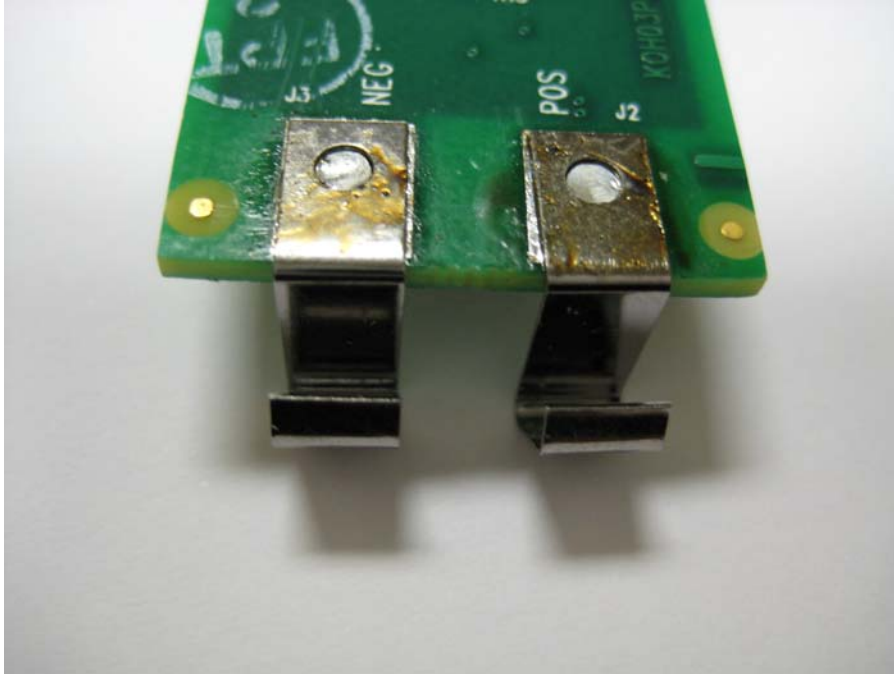

INTERNAL PHOTOS

COMPANY NAME:	Kohler Company
PRODUCT NAME:	2.4 GHz RF Remote
MODEL NUMBER(S):	1022253-F
FCC ID #:	N82-KOHLER002
IC #:	4554A-KOHLER002

Open for Inspection

View #1 – Backside of RF Section

INTERNAL PHOTOS

COMPANY NAME:	Kohler Company
PRODUCT NAME:	2.4 GHz RF Remote
MODEL NUMBER(S):	1022253-F
FCC ID #:	N82-KOHLER002
IC #:	4554A-KOHLER002

View #2 – Backside of RF Section

INTERNAL PHOTOS

COMPANY NAME:	Kohler Company
PRODUCT NAME:	2.4 GHz RF Remote
MODEL NUMBER(S):	1022253-F
FCC ID #:	N82-KOHLER002
IC #:	4554A-KOHLER002

View #1 – RF Section

View #2 – RF Section

INTERNAL PHOTOS

COMPANY NAME:	Kohler Company
PRODUCT NAME:	2.4 GHz RF Remote
MODEL NUMBER(S):	1022253-F
FCC ID #:	N82-KOHLER002
IC #:	4554A-KOHLER002

View #1 – Close-up of RF Section

View #2 – Close-up of RF Section

INTERNAL PHOTOS

COMPANY NAME:	Kohler Company
PRODUCT NAME:	2.4 GHz RF Remote
MODEL NUMBER(S):	1022253-F
FCC ID #:	N82-KOHLER002
IC #:	4554A-KOHLER002

Side View – Close-up