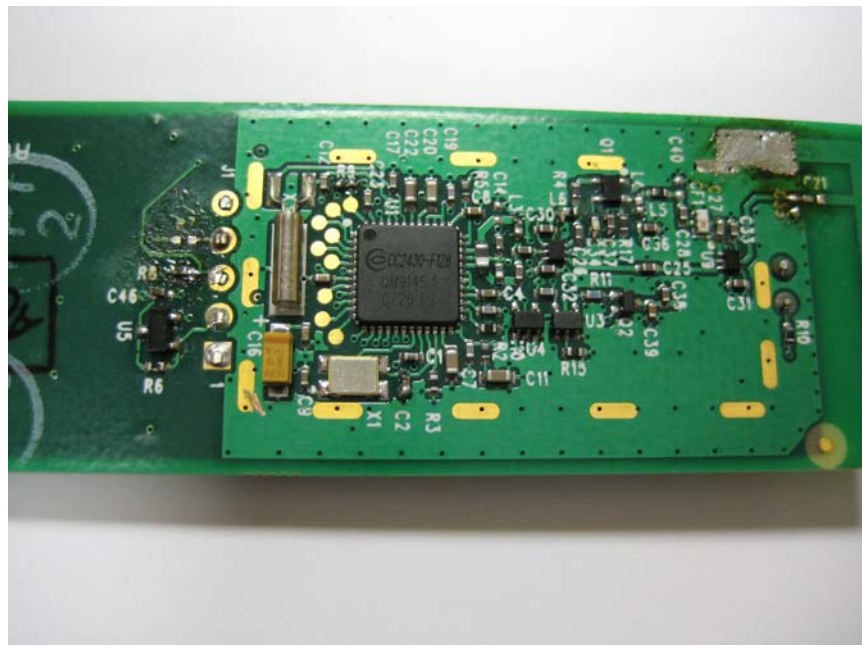

INTERNAL PHOTOS

COMPANY NAME:	Kohler Company
PRODUCT NAME:	2.4 GHz RF Remote
MODEL NUMBER(S):	1022253-F
FCC ID #:	N82-KOHLER002
IC #:	4554A-KOHLER002

Open for Inspection

View #1 – Backside of RF Section

INTERNAL PHOTOS

COMPANY NAME:	Kohler Company
PRODUCT NAME:	2.4 GHz RF Remote
MODEL NUMBER(S):	1022253-F
FCC ID #:	N82-KOHLER002
IC #:	4554A-KOHLER002

View #2 – Backside of RF Section

INTERNAL PHOTOS

COMPANY NAME:	Kohler Company
PRODUCT NAME:	2.4 GHz RF Remote
MODEL NUMBER(S):	1022253-F
FCC ID #:	N82-KOHLER002
IC #:	4554A-KOHLER002

View #1 – RF Section

View #2 – RF Section

INTERNAL PHOTOS

COMPANY NAME:	Kohler Company
PRODUCT NAME:	2.4 GHz RF Remote
MODEL NUMBER(S):	1022253-F
FCC ID #:	N82-KOHLER002
IC #:	4554A-KOHLER002

View #1 – Close-up of RF Section

View #2 – Close-up of RF Section

INTERNAL PHOTOS

COMPANY NAME:	Kohler Company
PRODUCT NAME:	2.4 GHz RF Remote
MODEL NUMBER(S):	1022253-F
FCC ID #:	N82-KOHLER002
IC #:	4554A-KOHLER002

Side View – Close-up