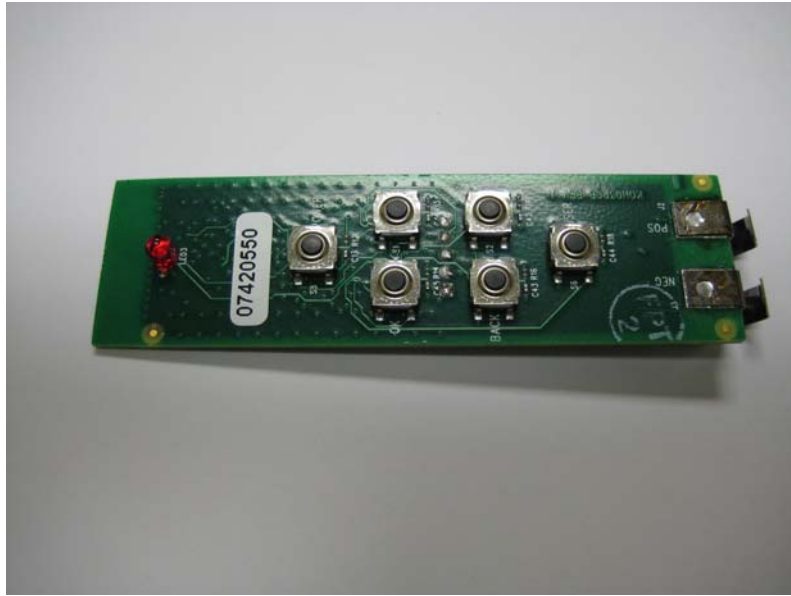

INTERNAL PHOTOS

COMPANY NAME:	Kohler Company
PRODUCT NAME:	2.4 GHz RF Remote
MODEL NUMBER(S):	1022253-F
FCC ID #:	N82-KOHLER002
IC #:	4554A-KOHLER002

Open for Inspection

View #1 – Backside of RF Section

INTERNAL PHOTOS

COMPANY NAME:	Kohler Company
PRODUCT NAME:	2.4 GHz RF Remote
MODEL NUMBER(S):	1022253-F
FCC ID #:	N82-KOHLER002
IC #:	4554A-KOHLER002

View #2 – Backside of RF Section

INTERNAL PHOTOS

COMPANY NAME:	Kohler Company
PRODUCT NAME:	2.4 GHz RF Remote
MODEL NUMBER(S):	1022253-F
FCC ID #:	N82-KOHLER002
IC #:	4554A-KOHLER002

View #1 – RF Section

View #2 – RF Section

INTERNAL PHOTOS

COMPANY NAME:	Kohler Company
PRODUCT NAME:	2.4 GHz RF Remote
MODEL NUMBER(S):	1022253-F
FCC ID #:	N82-KOHLER002
IC #:	4554A-KOHLER002

View #1 – Close-up of RF Section

View #2 – Close-up of RF Section

INTERNAL PHOTOS

COMPANY NAME:	Kohler Company
PRODUCT NAME:	2.4 GHz RF Remote
MODEL NUMBER(S):	1022253-F
FCC ID #:	N82-KOHLER002
IC #:	4554A-KOHLER002

Side View – Close-up