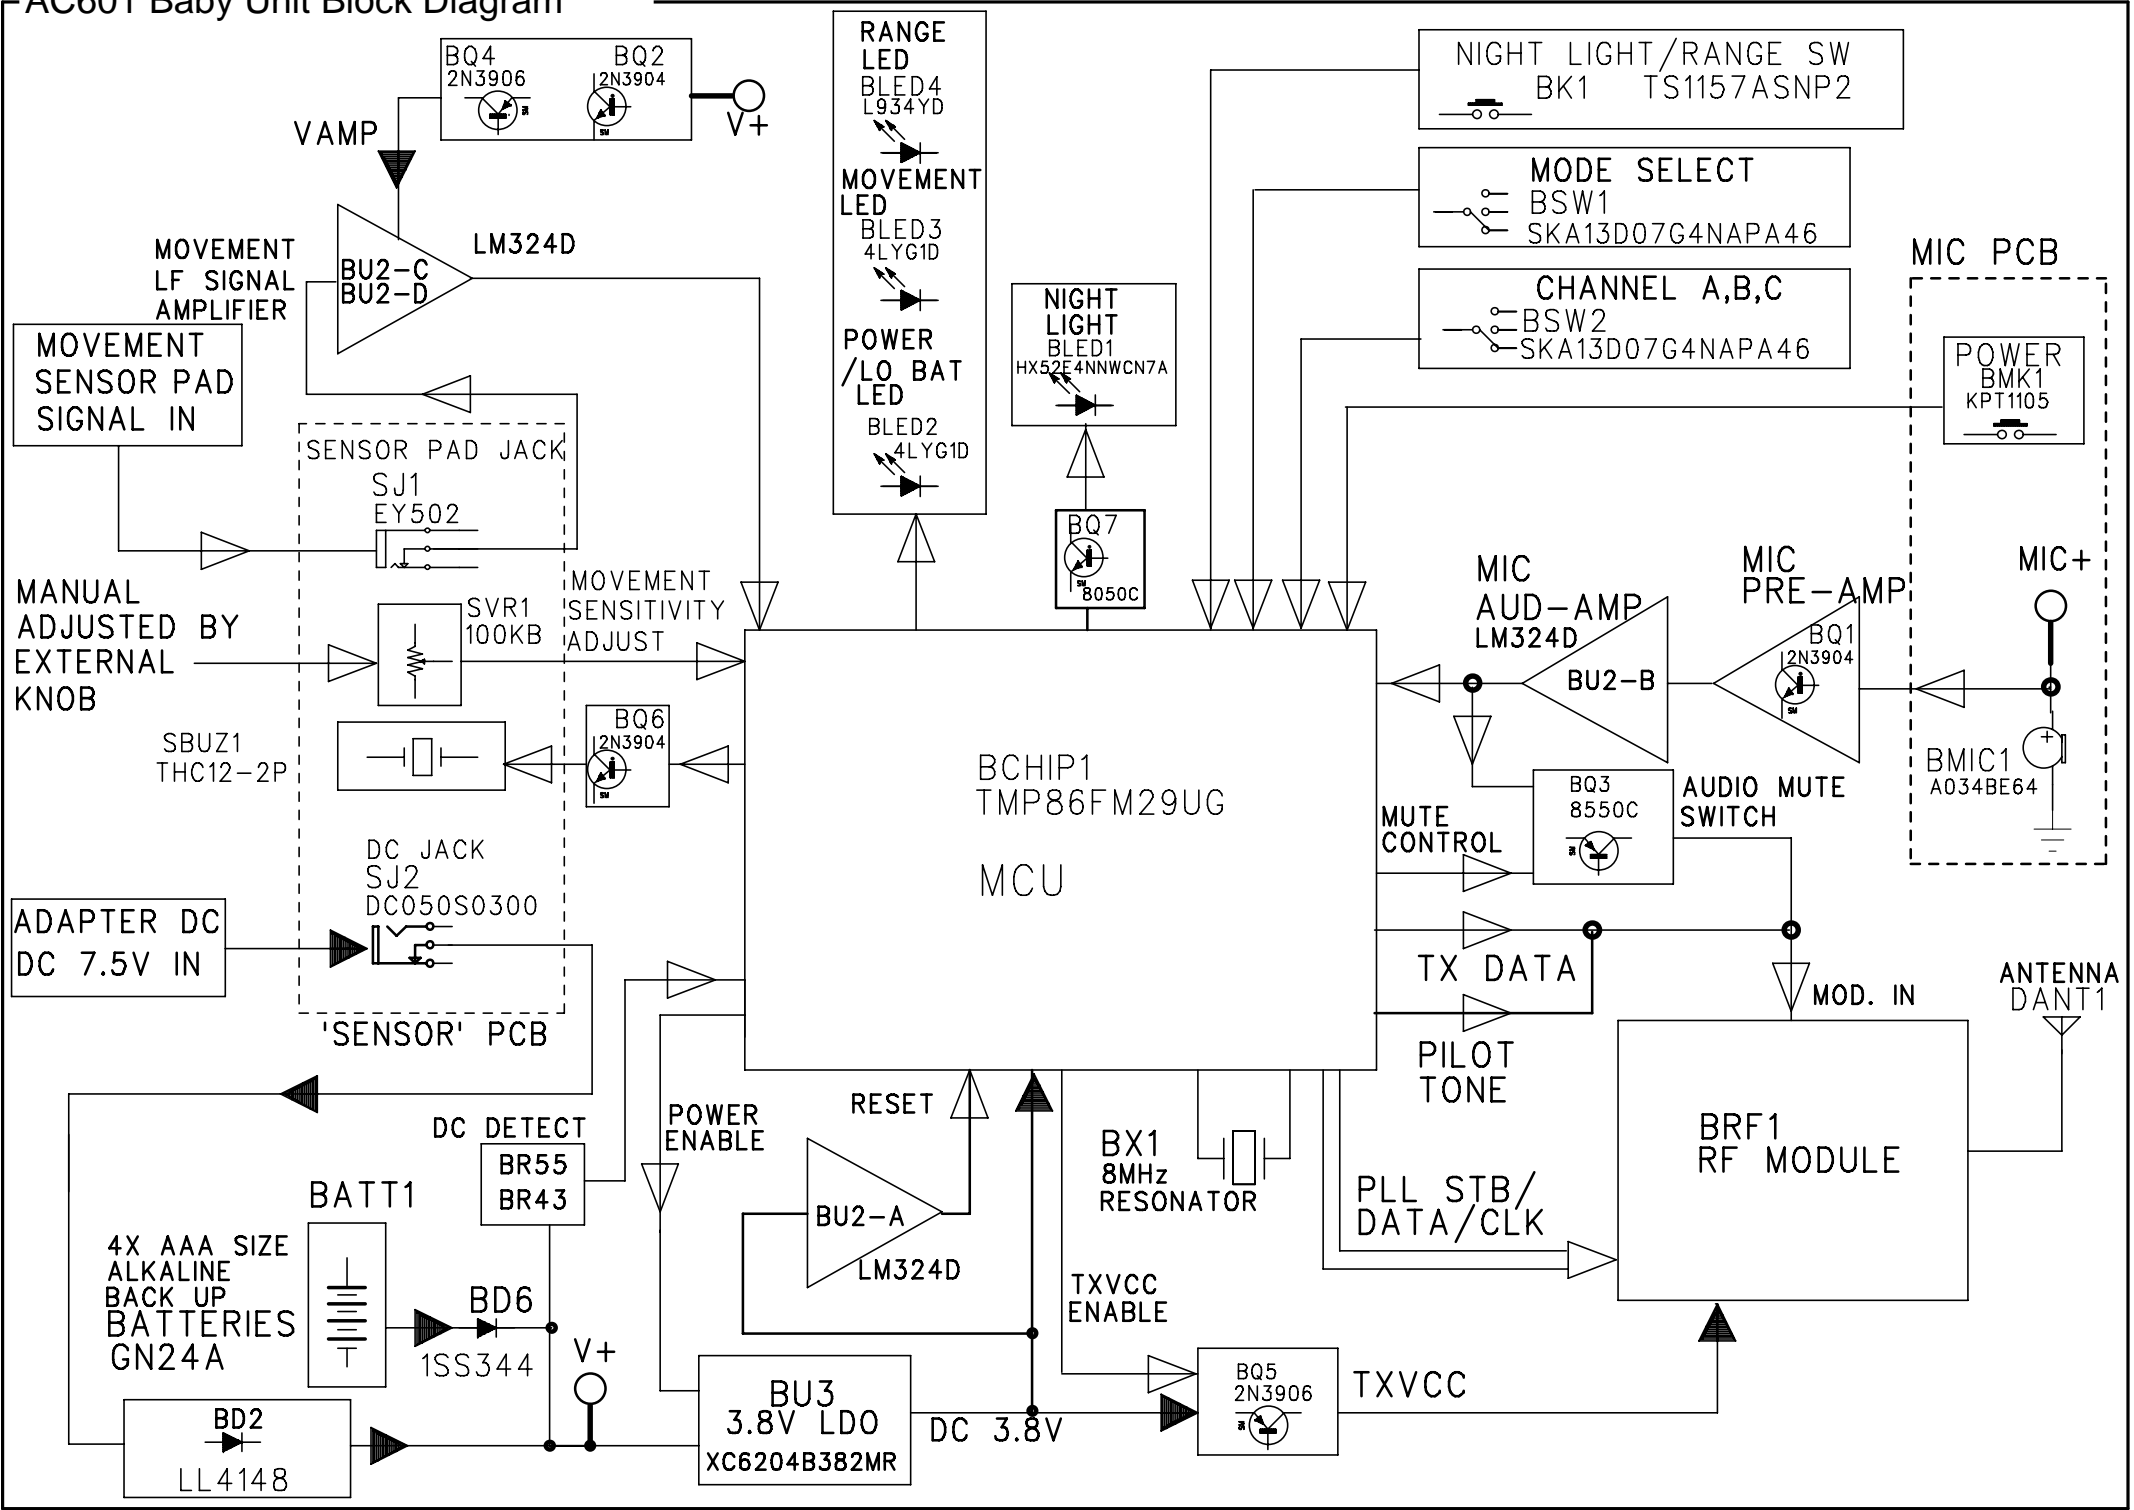

AC601 Baby Unit Block Diagram

AC601 Baby Unit RF Block Diagram

AC601	NURSERY (BABY) TX PART
DRAWN BY:	
DATE:	03DEC2010