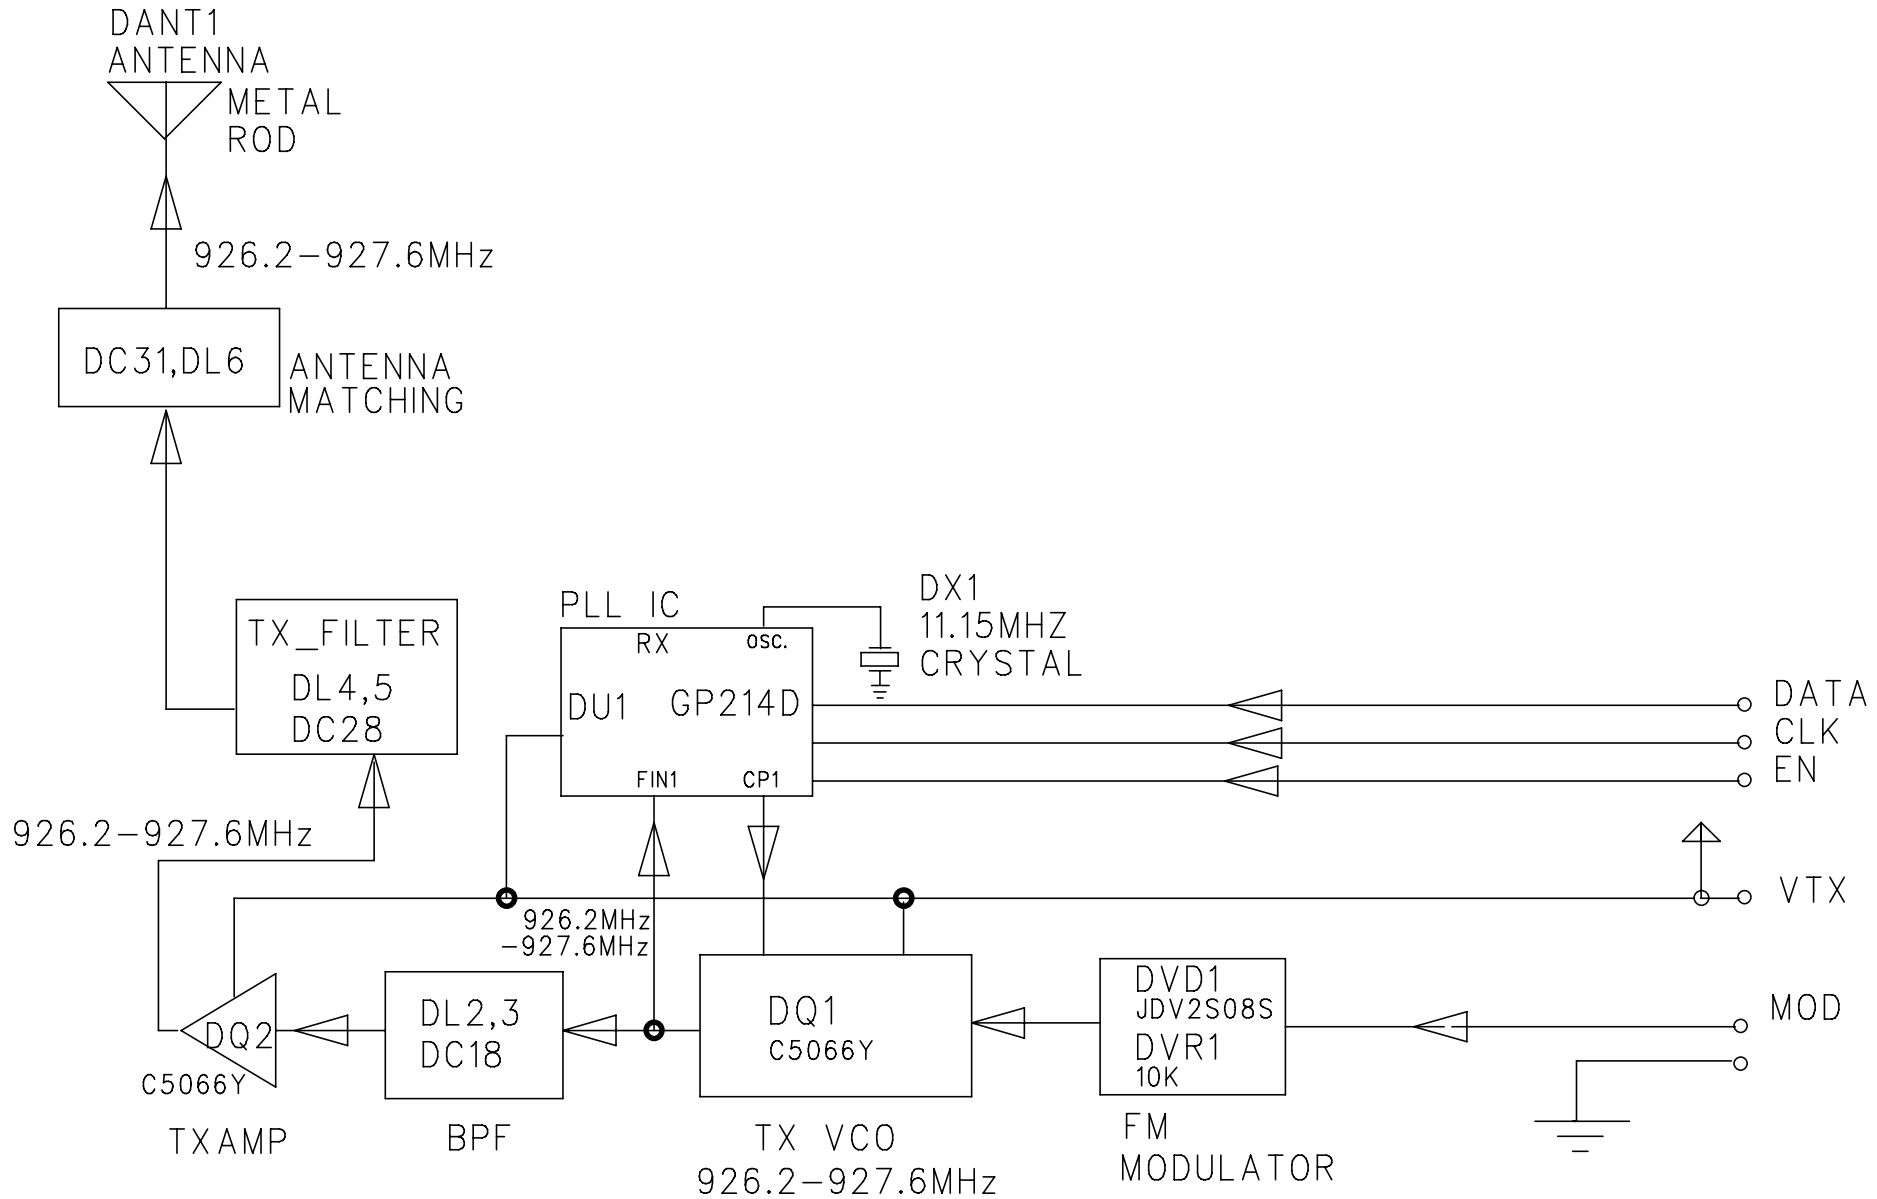

AC601 Baby Unit Block Diagram

AC601 Baby Unit RF Block Diagram

AC601	NURSERY (BABY) TX PART
DRAWN BY:	
DATE:	03DEC2010