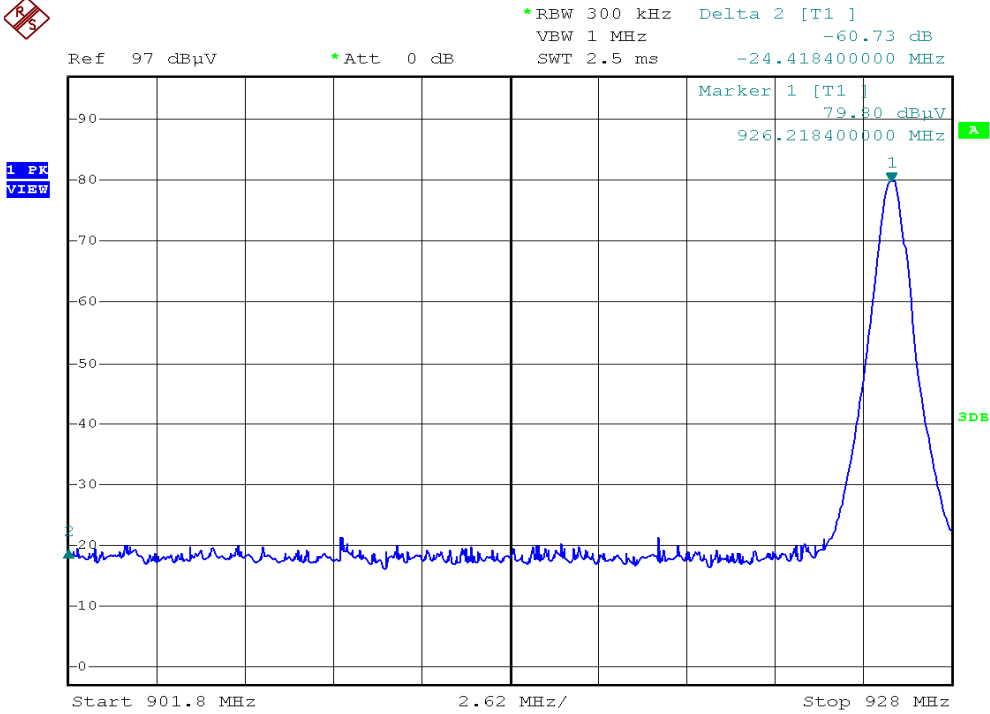

INTERTEK TESTING SERVICES

Radiated Emission on the Bandedge Plots

Baby unit, Lowest channel

Baby unit, Highest channel