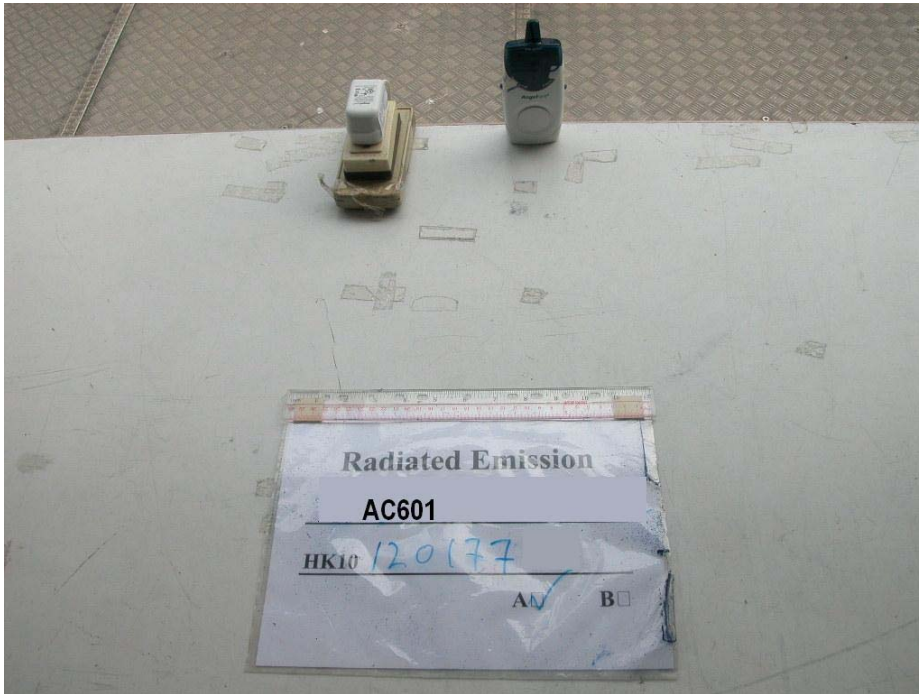

INTERTEK TESTING SERVICES

The Worst Case Configuration Photographs – Mode: Receiving

Radiated Emission – Parent Unit

Front View

Rear View

INTERTEK TESTING SERVICES

The Worst Case Configuration Photographs – Mode: RX & Charging

Conducted Emission

Front View

Right Side View

INTERTEK TESTING SERVICES

The Worst Case Configuration Photographs – Mode: RX & Charging

Conducted Emission

Left Side View