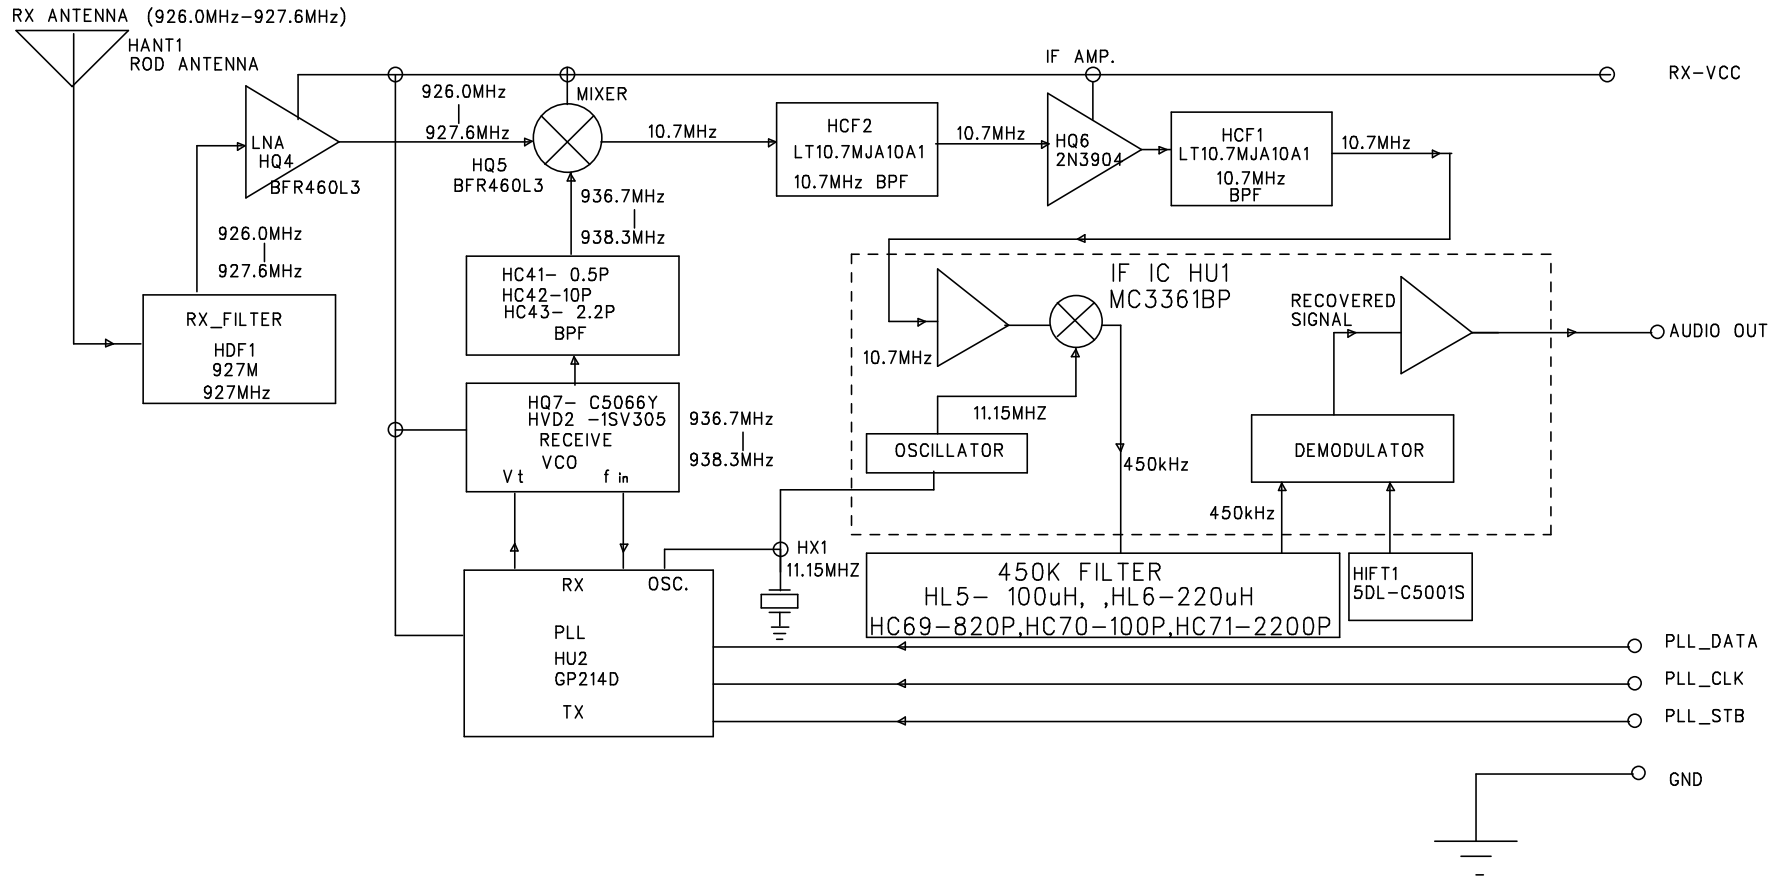

AC423 PARENT UNIT FUNCTION BLOCK DIAGRAM

MODEL:	AC423 RF MODULE -PARENT UNIT (US/AU)
DRAWN BY:	
DATE:	