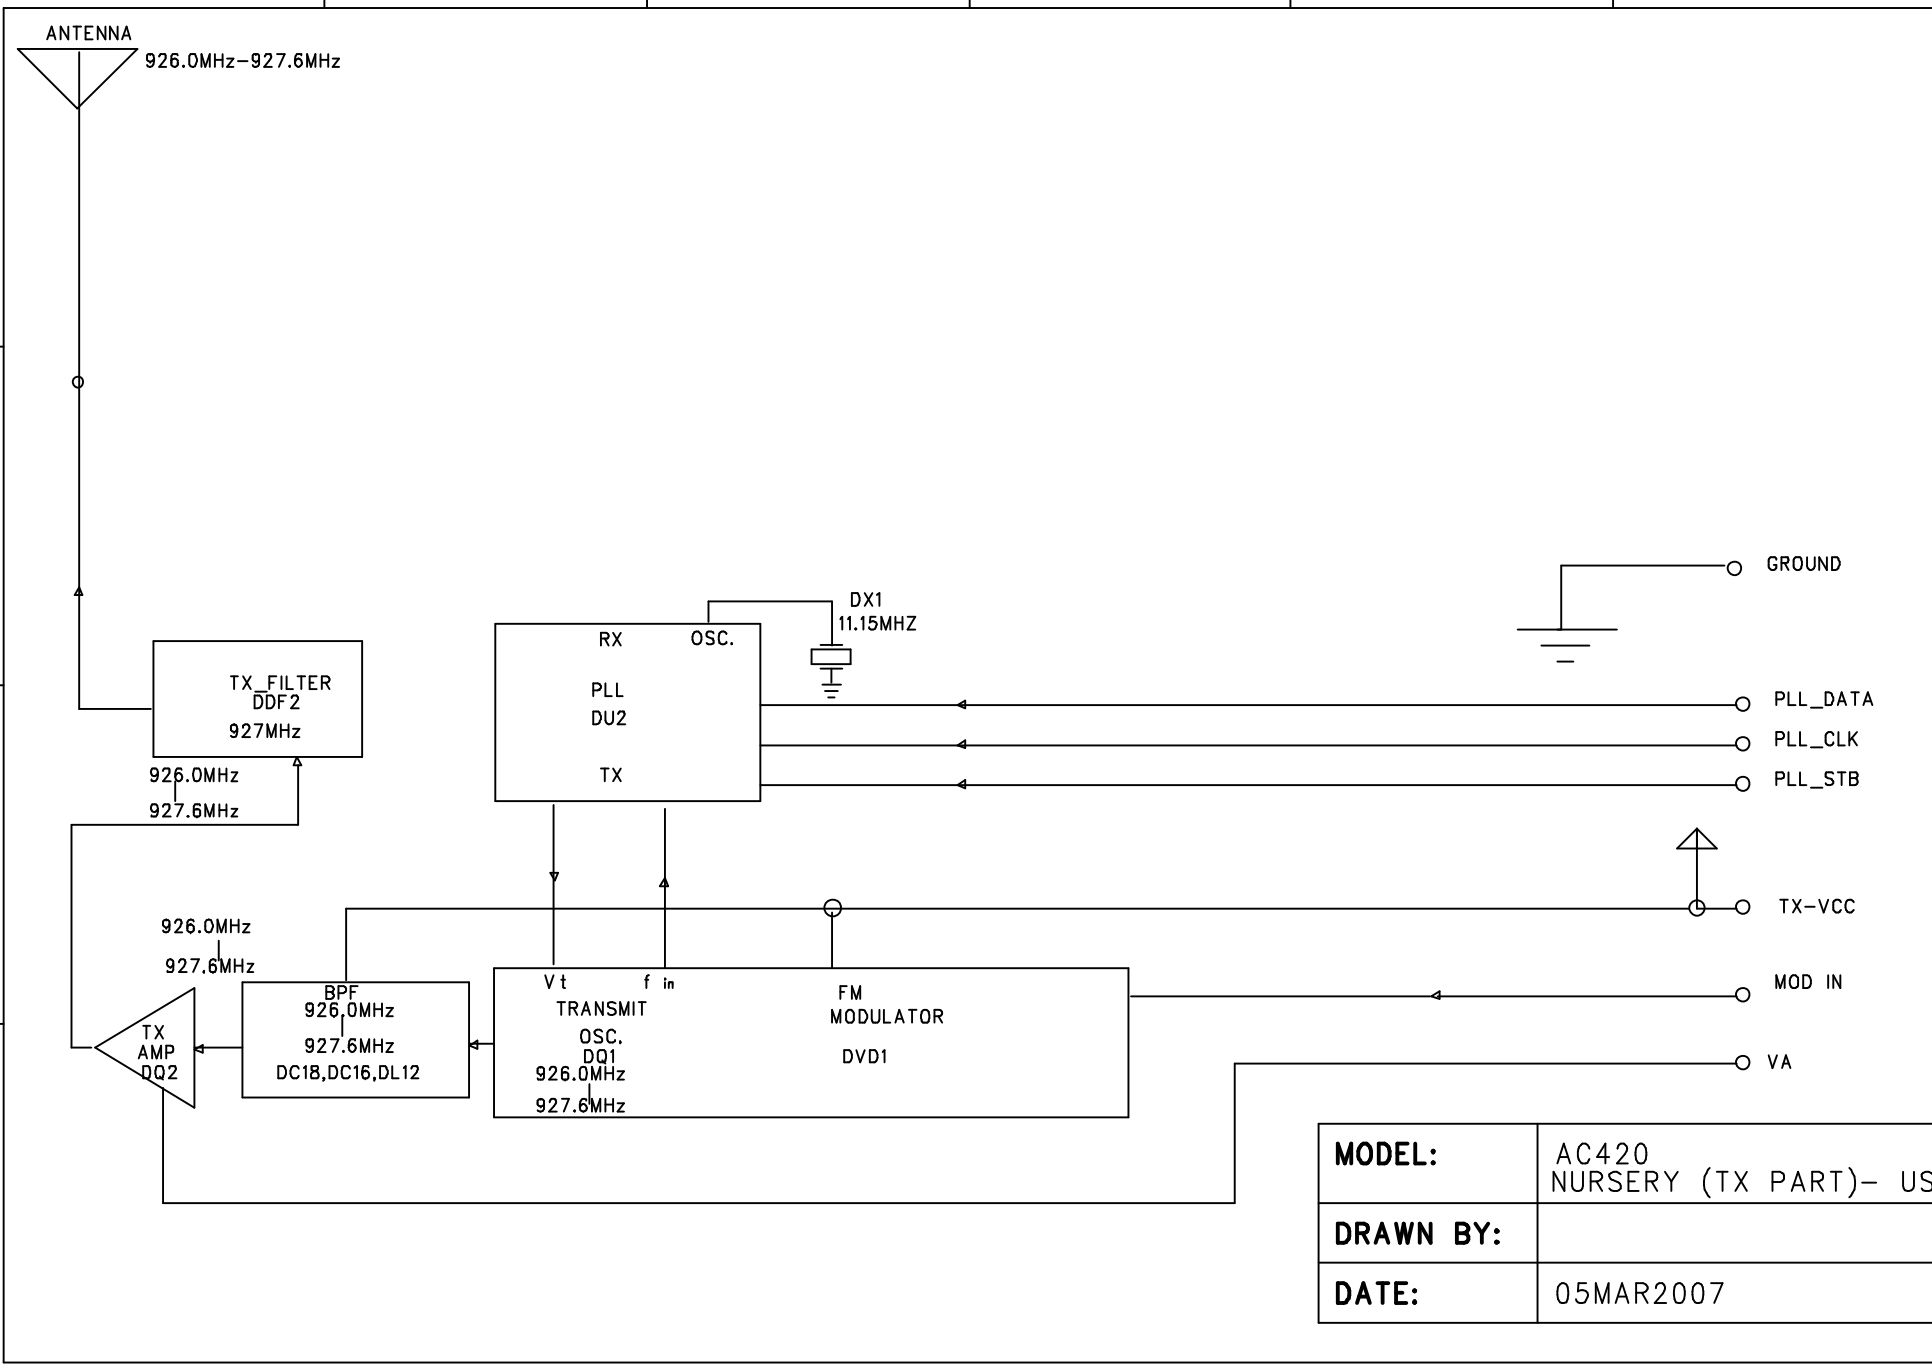

AC420 NURSERY UNIT FUNCTION BLOCK DIAGRAM

DATE:05MAR2007

6

5

4

3

2

1

MODEL:	AC420 NURSERY (TX PART)- US
DRAWN BY:	
DATE:	05MAR2007