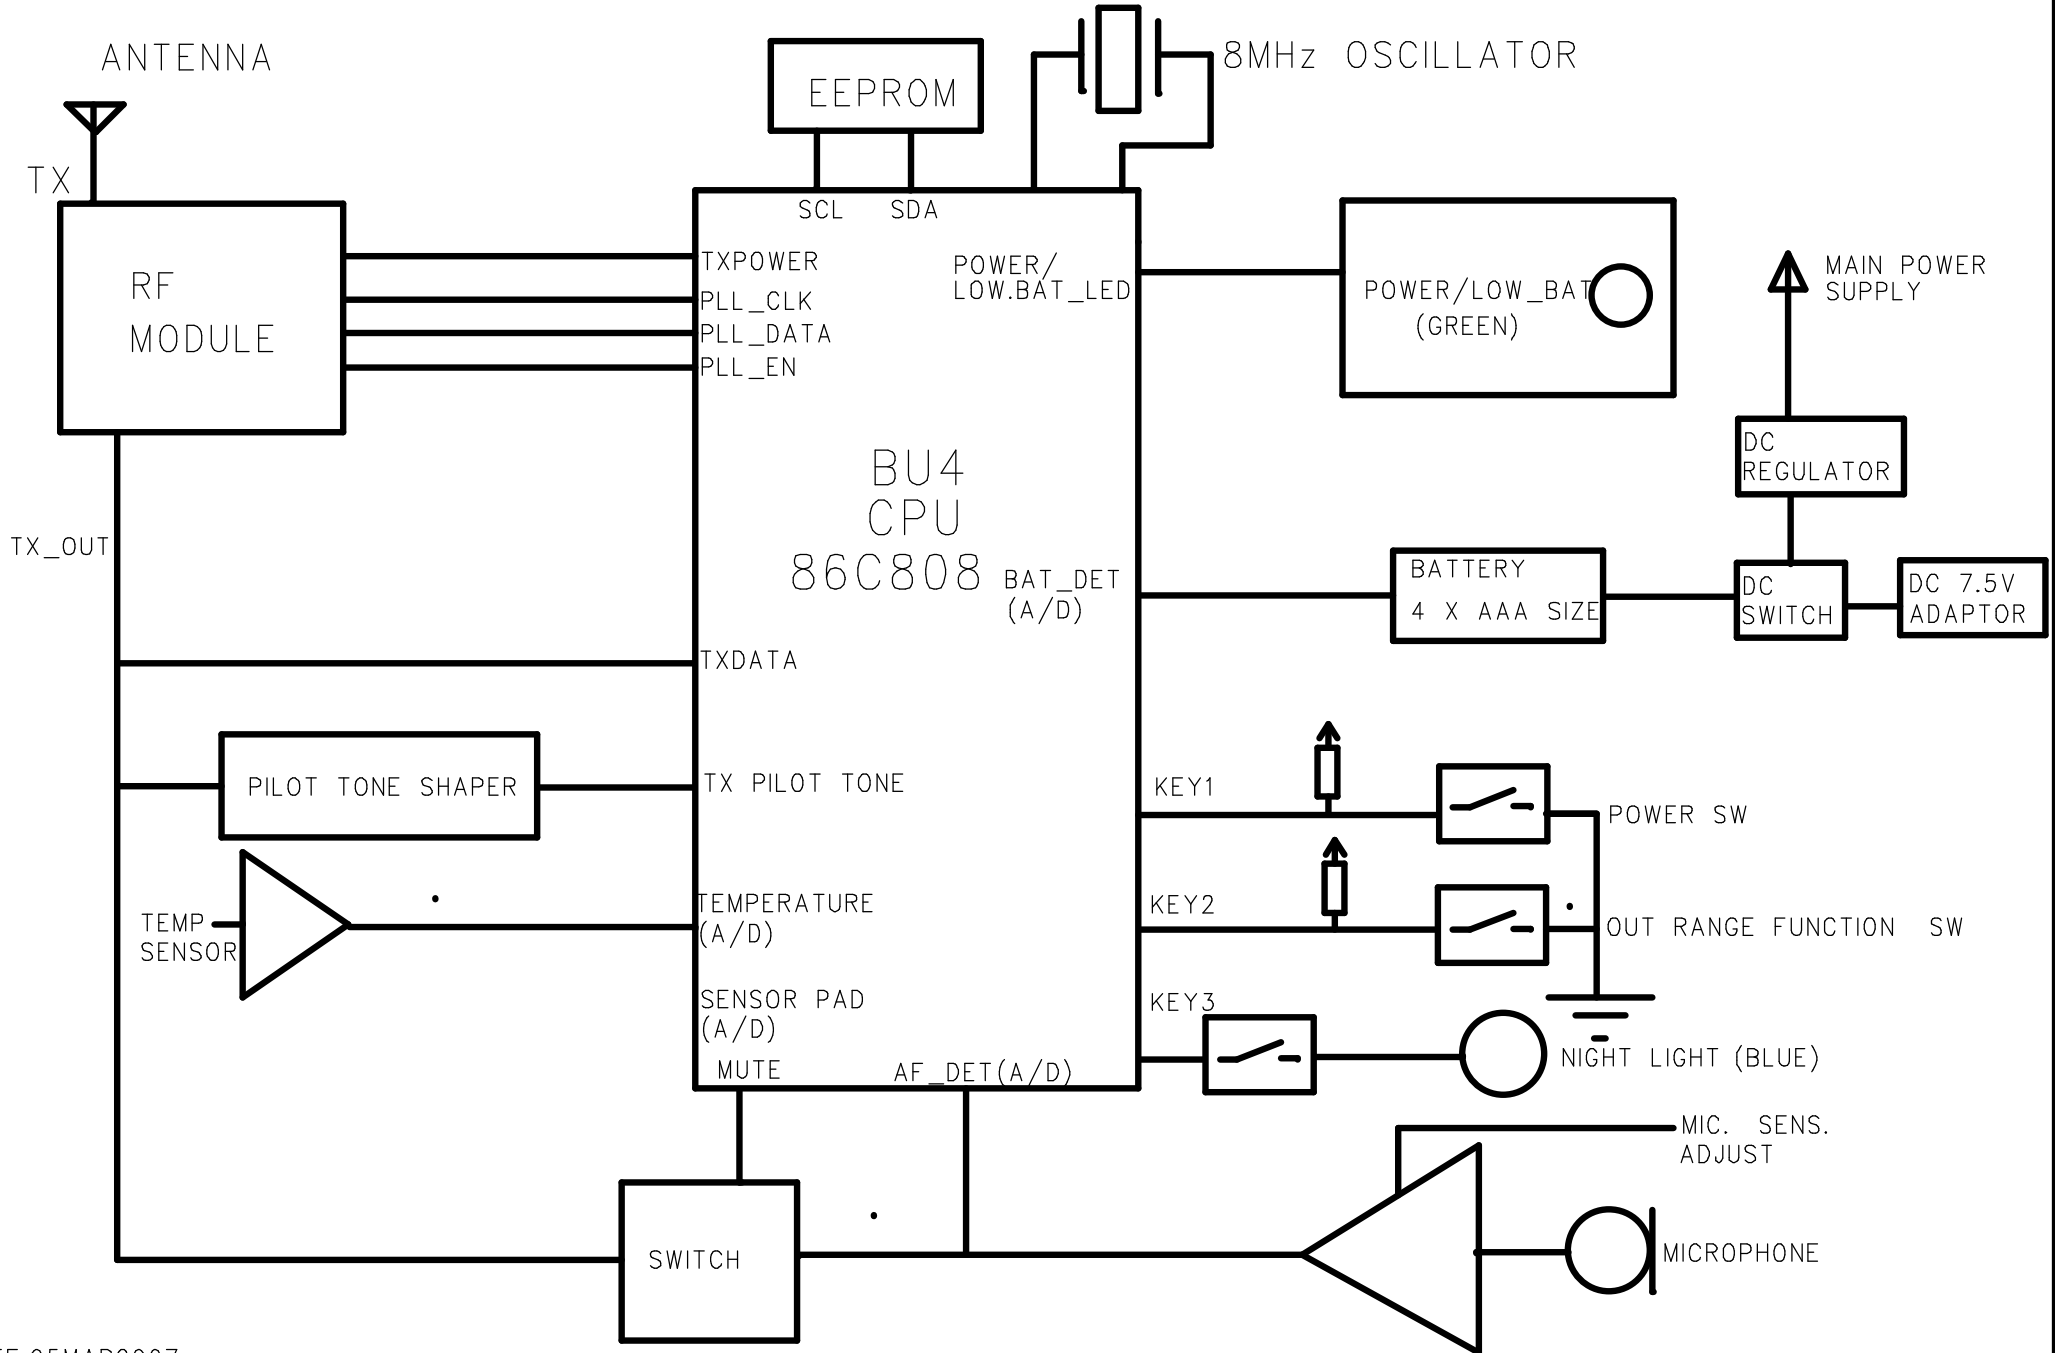

AC420 NURSERY UNIT FUNCTION BLOCK DIAGRAM

DATE:05MAR2007

6

5

4

3

2

1

MODEL:	AC420 NURSERY (TX PART)- US
DRAWN BY:	
DATE:	05MAR2007