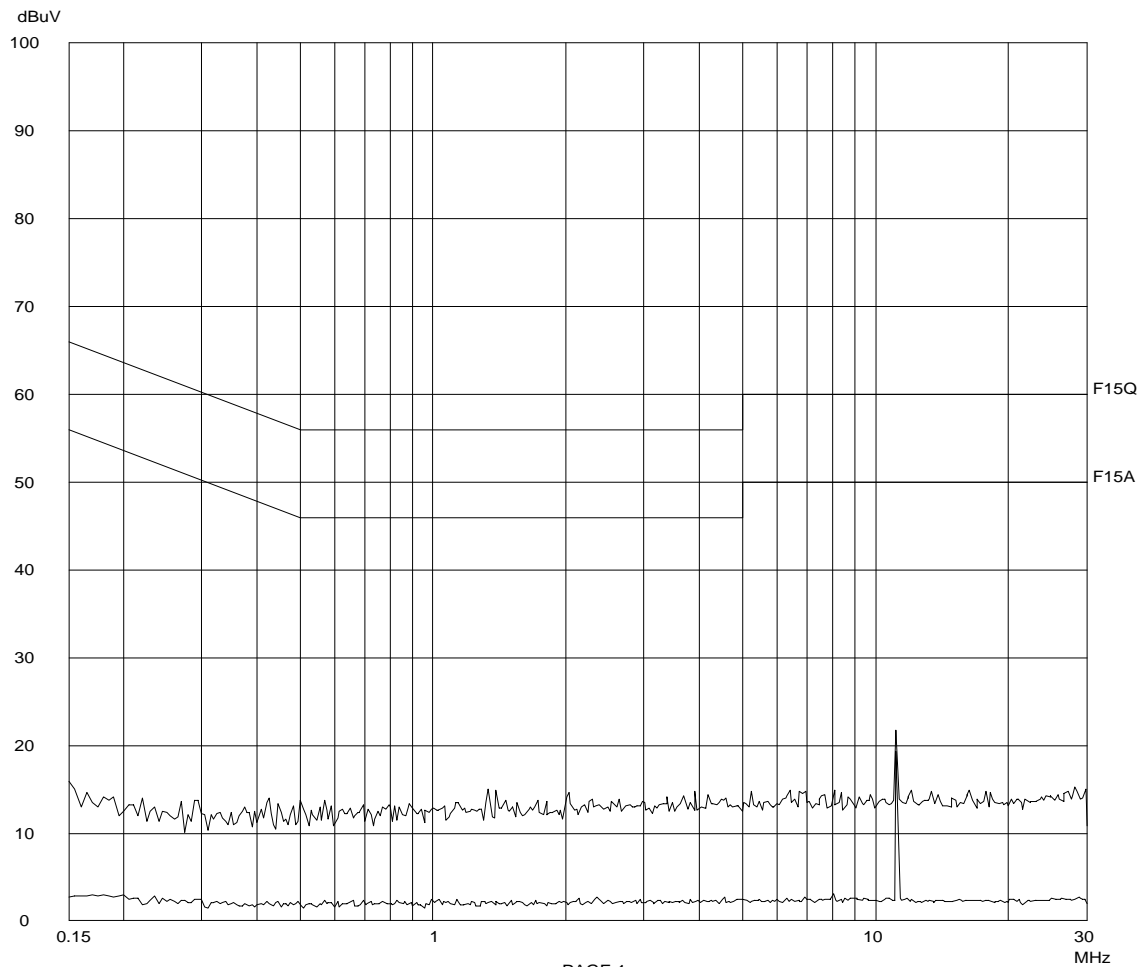

Tested By: Hong, Report No.: 06234821

Scan Settings (1 Range)

Frequencies			Receiver Settings				
Start	Stop	Step	IF BW	Detector	M-Time	Atten	Preamp OpRge
150k	30M	5k	10k	PK+AV	10ms	AUTO	LN OFF 60dB

Final Measurement: x QP / + AV

Meas Time: 1 s  
 Subranges: 16  
 Acc Margin: 20dB

Transducer No. Start Stop Name

2	1	9k	30M	EW0700
	12	9k	30M	EW1449

Report No.: 06234821  
TX Mode  
(Baby Unit)

Tested By: Hong, Report No.: 06234821

Scan Settings (1 Range)

|----- Frequencies -----||----- Receiver Settings -----|

Start	Stop	Step	IF BW	Detector	M-Time	Atten	Preamp	OpRge
150k	30M	5k	10k	PK+AV	10ms	AUTO	LN OFF	60dB

Final Measurement Results:

no Results