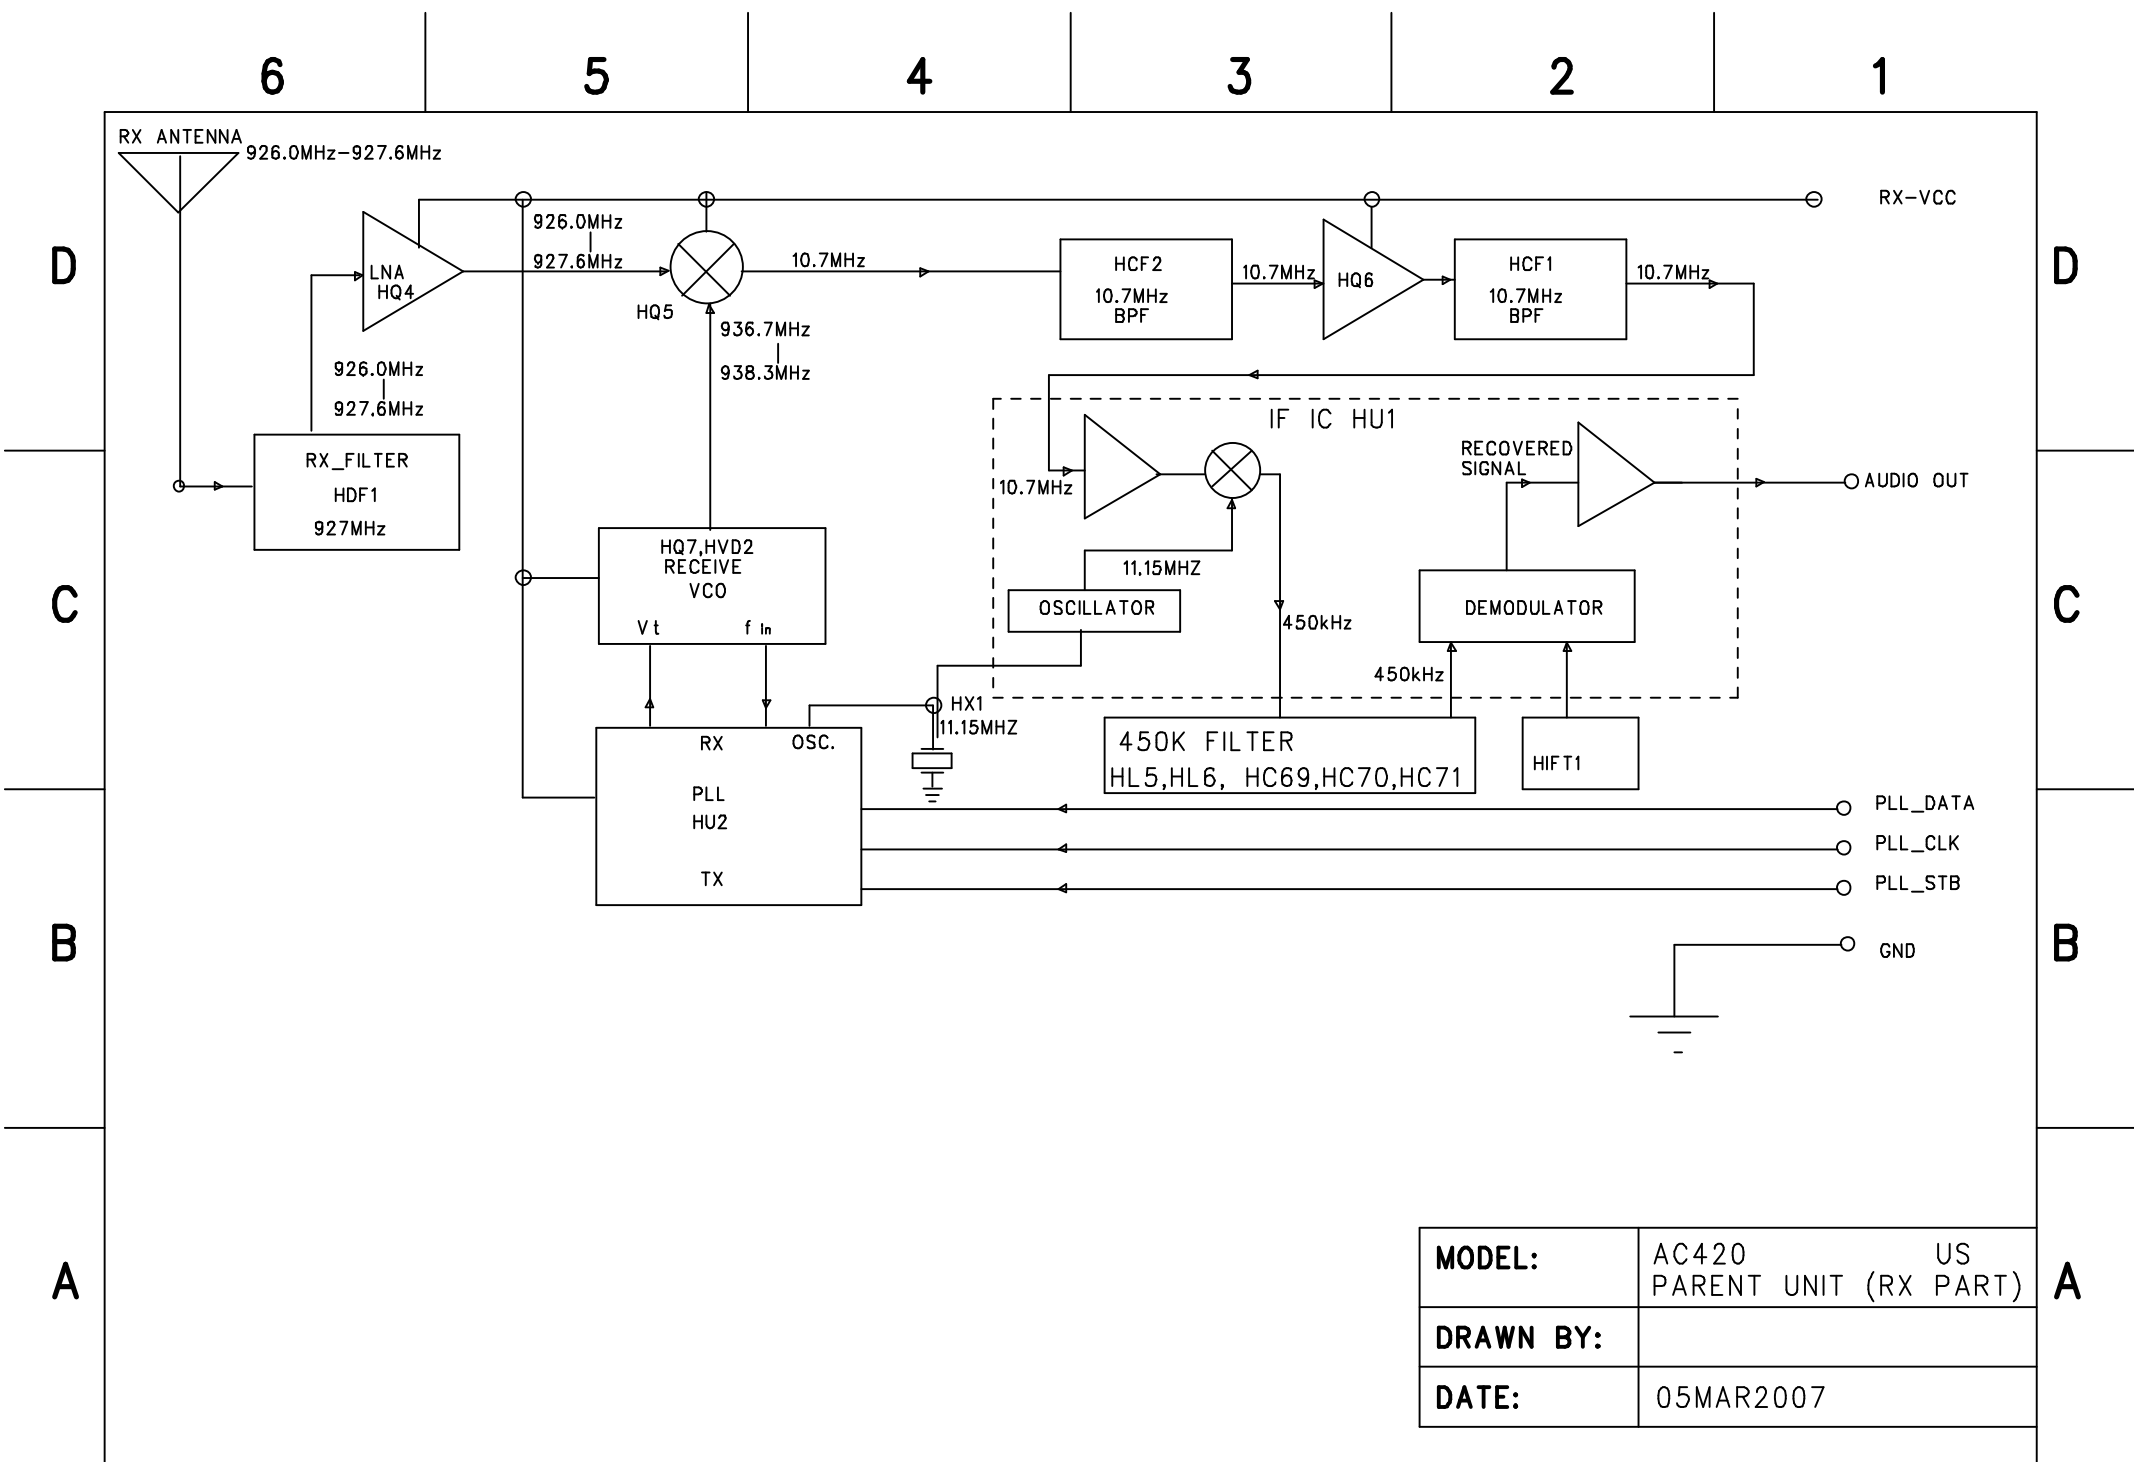

# AC420 PARENT UNIT FUNCTION BLOCK DIAGRAM

<b>MODEL:</b>	AC420 US PARENT UNIT (RX PART)
<b>DRAWN BY:</b>	
<b>DATE:</b>	05MAR2007

6  
5  
4  
3  
2  
1

D  
C  
B  
A

D  
C  
B  
A