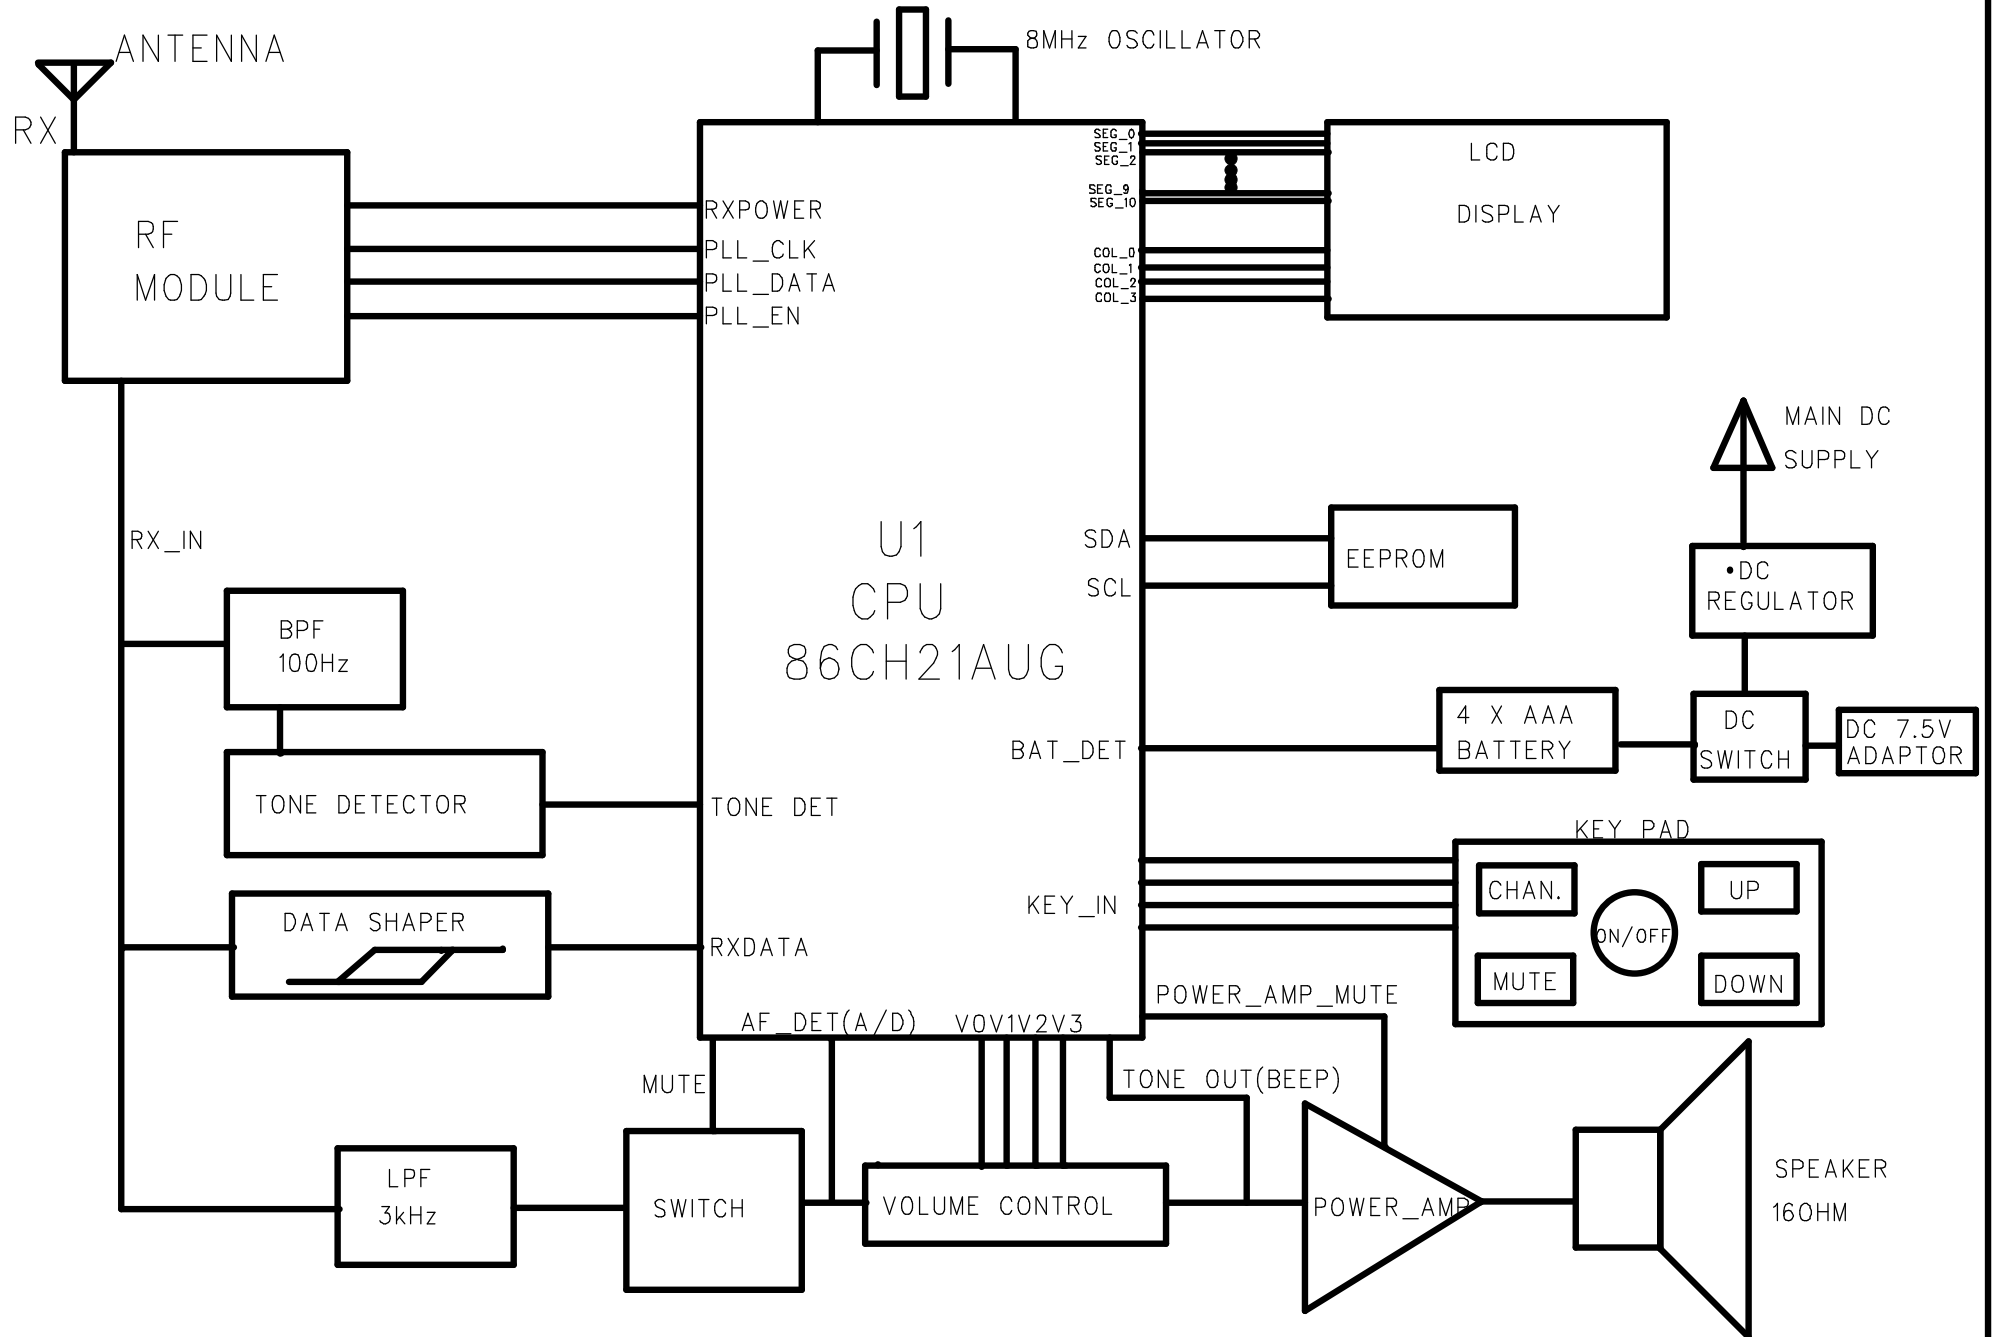

# AC420 PARENT UNIT FUNCTION BLOCK DIAGRAM

<b>MODEL:</b>	AC420 US PARENT UNIT (RX PART)
<b>DRAWN BY:</b>	
<b>DATE:</b>	05MAR2007

6  
5  
4  
3  
2  
1

D  
C  
B  
A

D  
C  
B  
A