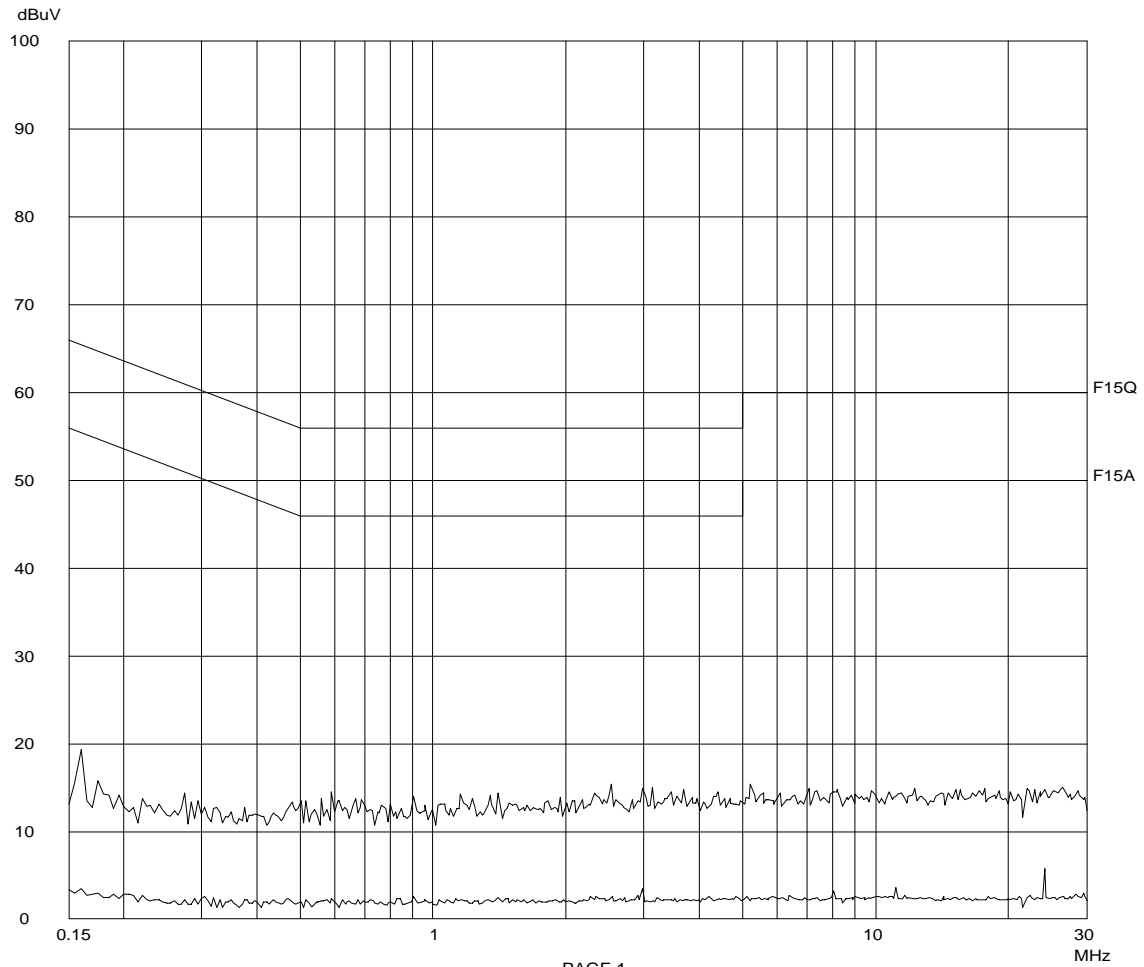

Tested By: Hong, Report No.: 06234811

Scan Settings (1 Range)

Frequencies				Receiver Settings			
Start	Stop	Step	IF BW	Detector	M-Time	Atten	Preamp OpRge
150k	30M	5k	10k	PK+AV	10ms	AUTO LN	OFF 60dB

Final Measurement: x QP / + AV
 Meas Time: 1 s
 Subranges: 16
 Acc Margin: 20dB

Transducer No.	Start	Stop	Name
2 1	9k	30M	EW0700
12	9k	30M	EW1449

Tested By: Hong, Report No.: 06234811

Scan Settings (1 Range)

|----- Frequencies -----||----- Receiver Settings -----|

Start	Stop	Step	IF BW	Detector	M-Time	Atten	Preamp	OpRge
150k	30M	5k	10k	PK+AV	10ms	AUTO	LN OFF	60dB

Final Measurement Results:

no Results