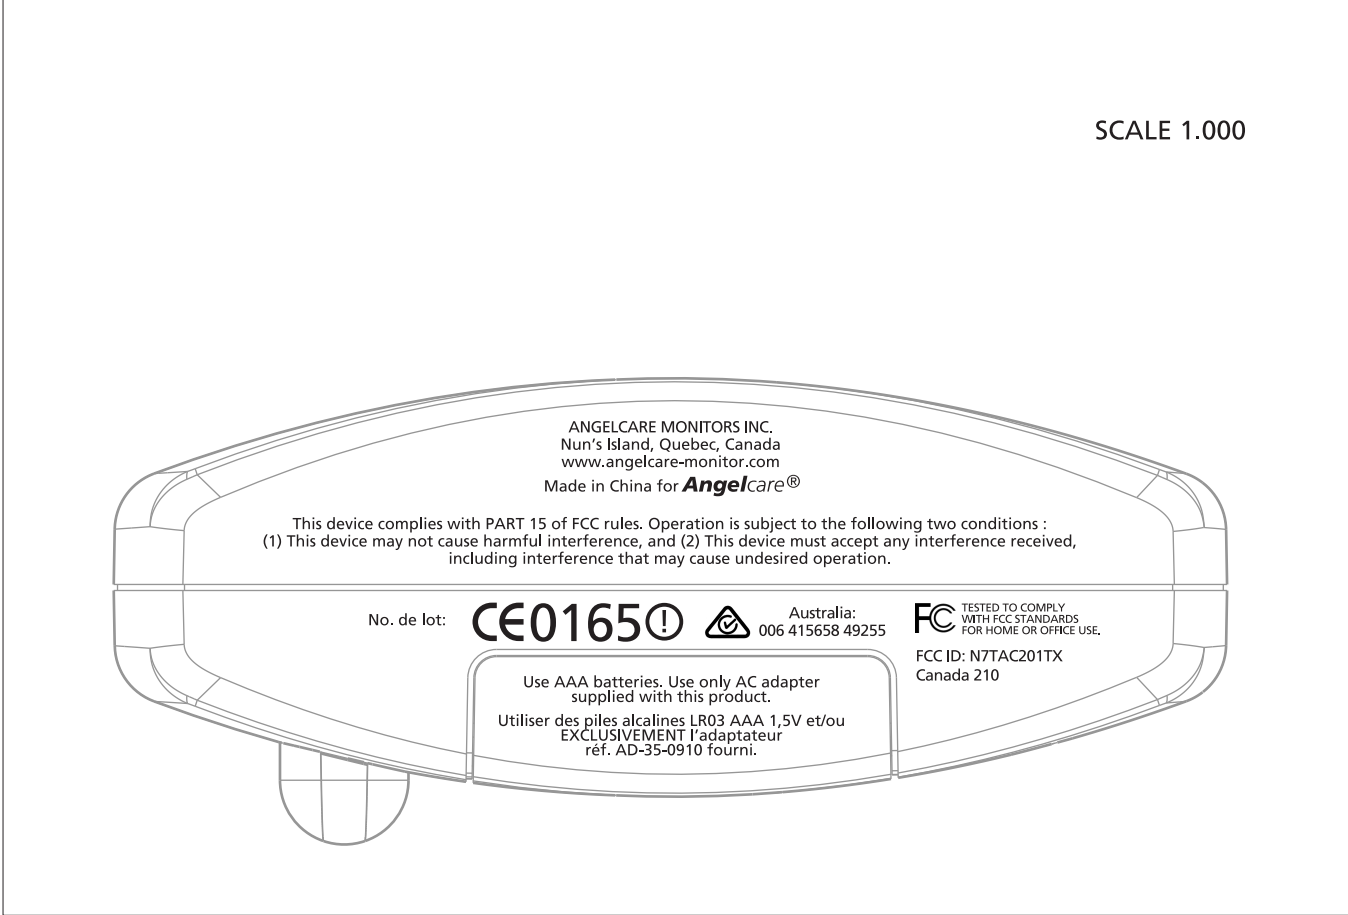

**AC200 and AC200-R  
(english)**

**Text to be engraved  
on the bottom of  
the nursery unit.**

**AC200 and AC200-R  
(english)**

**Text to be engraved  
on the bottom of  
the nursery unit.**

SCALE 2.000

**AC201 and AC201-R  
(english)**

**Text to be engraved  
on the bottom of  
the nursery unit.**

**AC201 and AC201-R  
(english)**

**Text to be engraved  
on the bottom of  
the nursery unit.**

SCALE 2.000