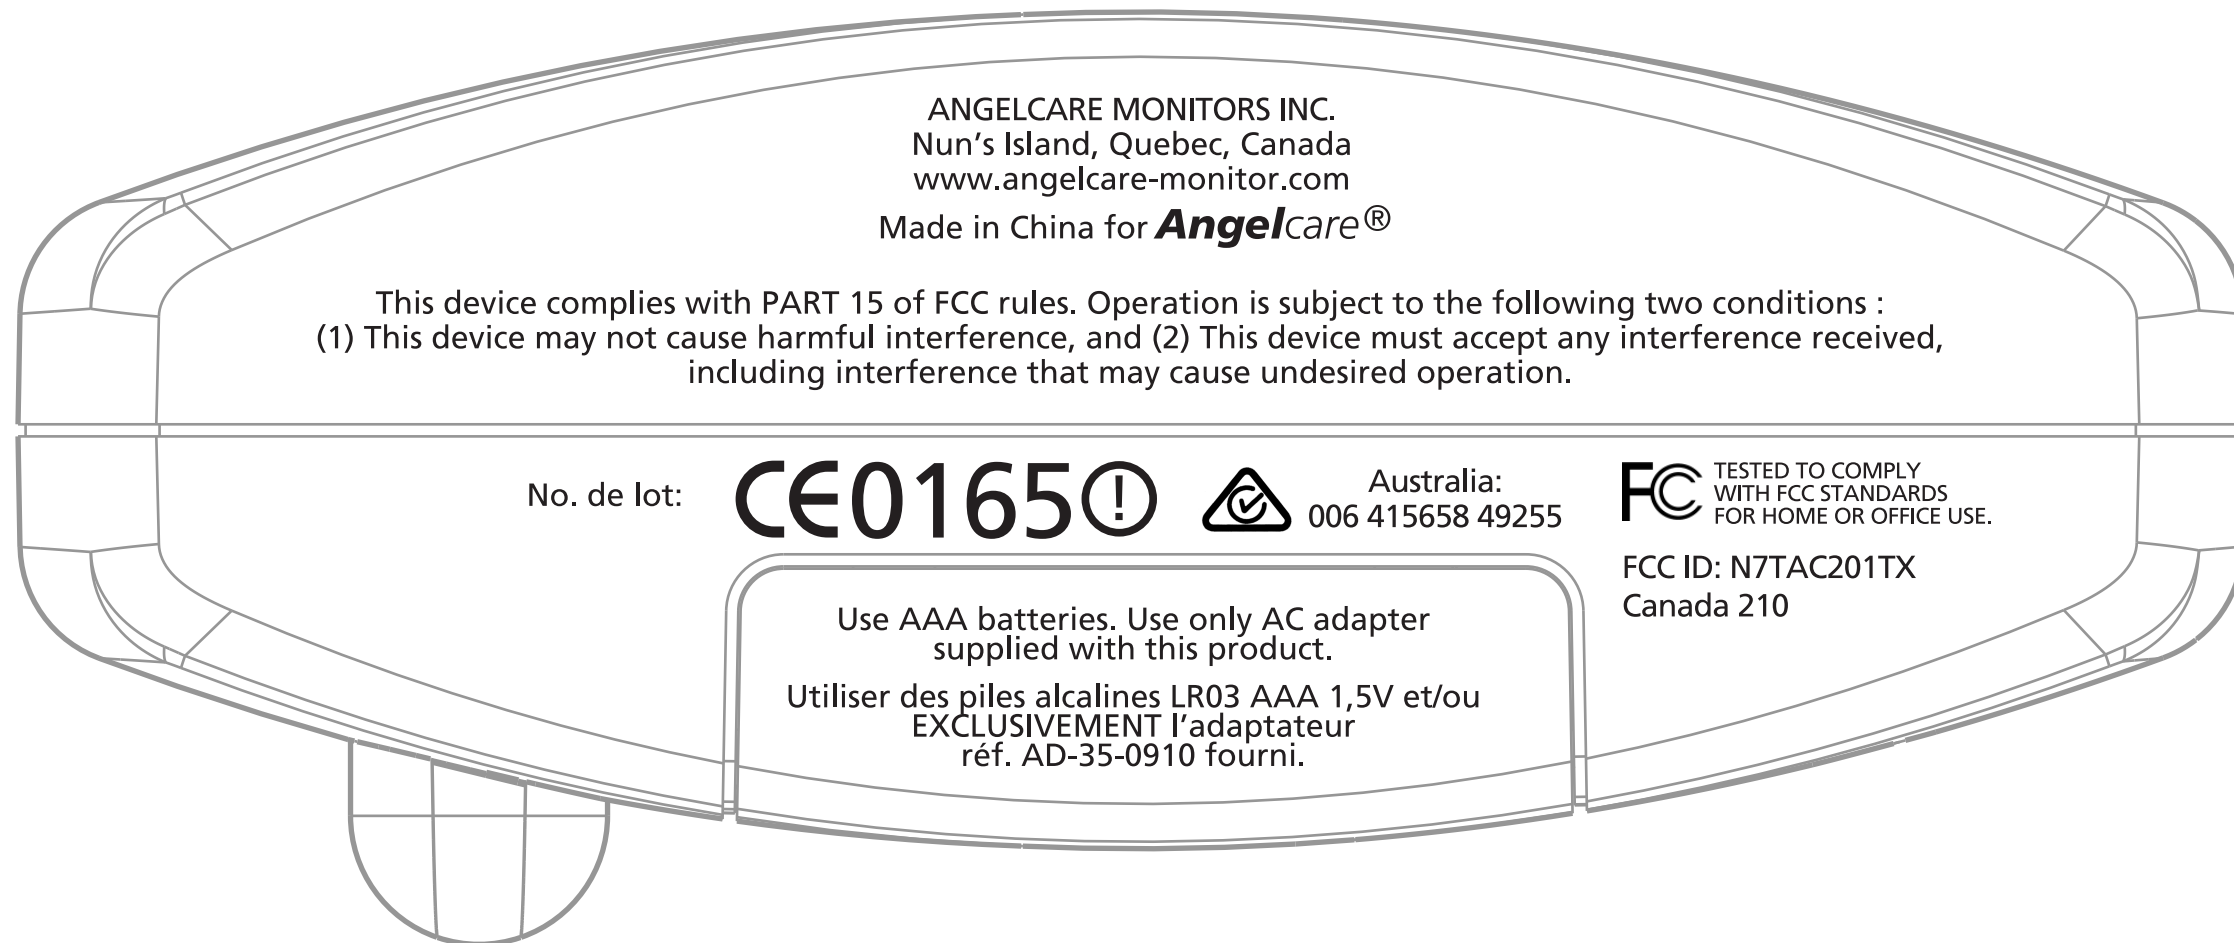

**AC200 and AC200-R  
(english)**

**Text to be engraved  
on the bottom of  
the nursery unit.**

**AC200 and AC200-R  
(english)**

**Text to be engraved  
on the bottom of  
the nursery unit.**

SCALE 2.000

**AC201 and AC201-R  
(english)**

**Text to be engraved  
on the bottom of  
the nursery unit.**

**AC201 and AC201-R  
(english)**

**Text to be engraved  
on the bottom of  
the nursery unit.**

SCALE 2.000