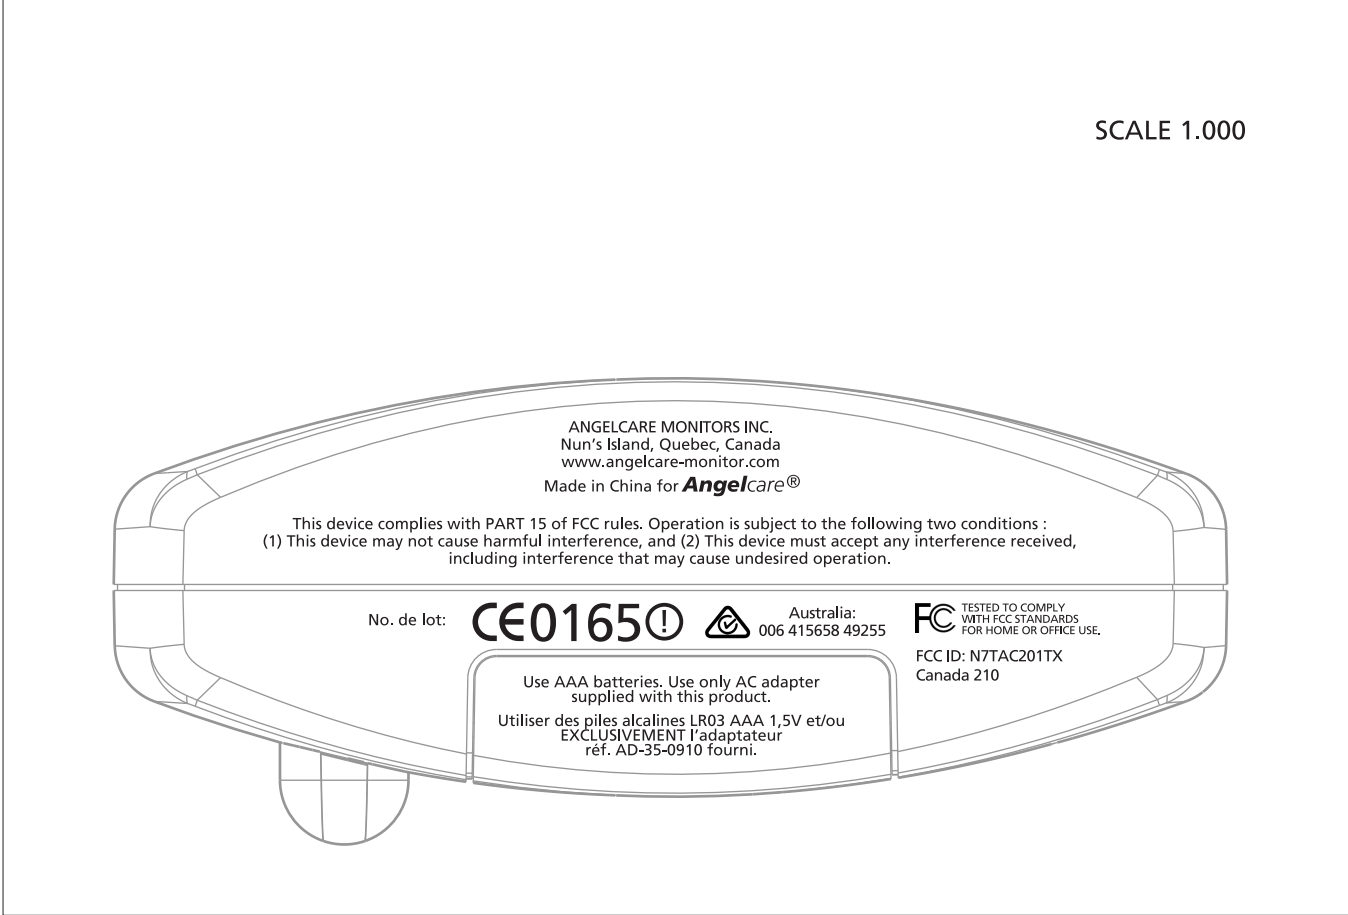

**AC200 and AC200-R  
(english)**

**Text to be engraved  
on the bottom of  
the nursery unit.**

**AC200 and AC200-R  
(english)**

**Text to be engraved  
on the bottom of  
the nursery unit.**

SCALE 2.000

**AC201 and AC201-R  
(english)**

**Text to be engraved  
on the bottom of  
the nursery unit.**

**AC201 and AC201-R  
(english)**

**Text to be engraved  
on the bottom of  
the nursery unit.**

SCALE 2.000