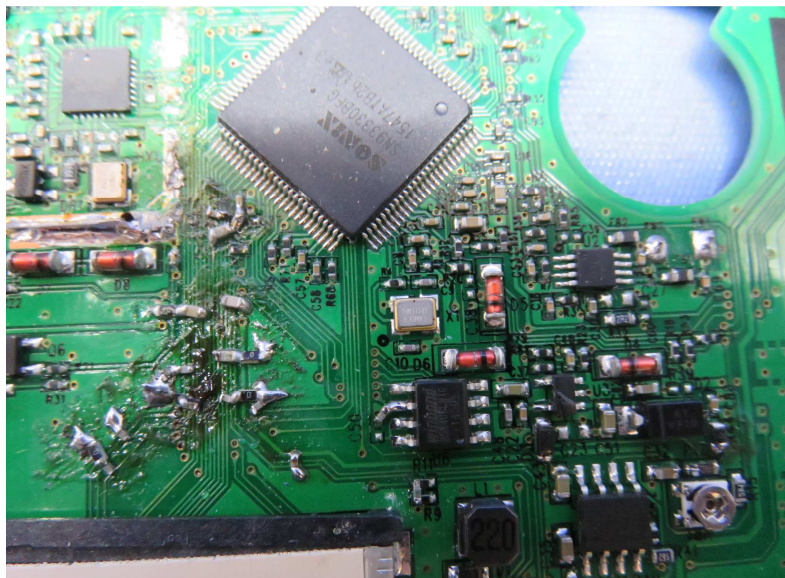

INTERTEK TESTING SERVICE

Report No.: 15071310HKG-002

Equipment Photographs

(Internal)

INTERTEK TESTING SERVICE

Report No.: 15071310HKG-002

Equipment Photographs

(Internal)