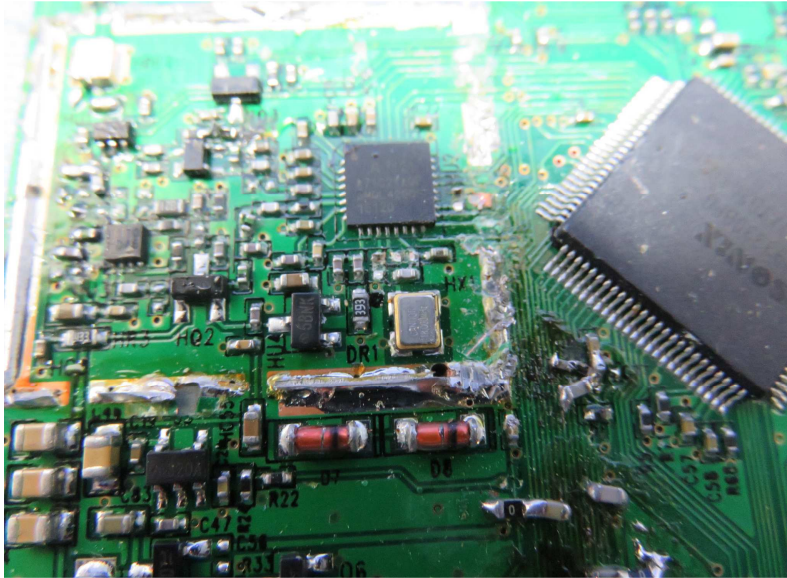

INTERTEK TESTING SERVICE

Report No.: 15071310HKG-002

Equipment Photographs

(Internal)