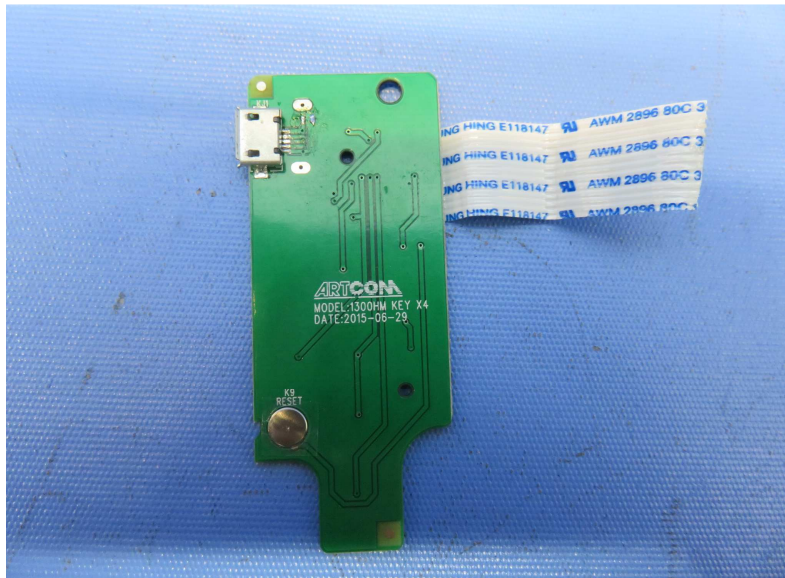


INTERTEK TESTING SERVICE

Report No.: 15071310HKG-002

Equipment Photographs

(Internal)

INTERTEK TESTING SERVICE

Report No.: 15071310HKG-002

Equipment Photographs

(Internal)