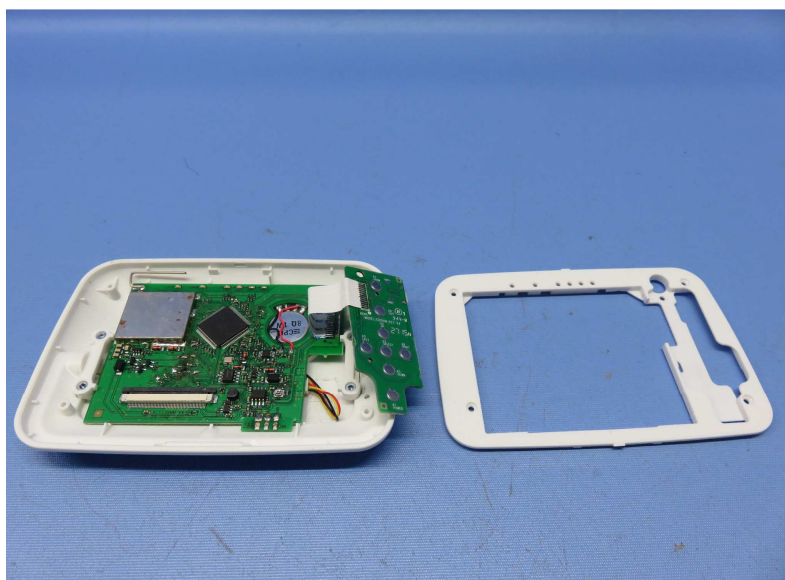


INTERTEK TESTING SERVICE

Report No.: 15071310HKG-002

Equipment Photographs

(Internal)

INTERTEK TESTING SERVICE

Report No.: 15071310HKG-002

Equipment Photographs

(Internal)