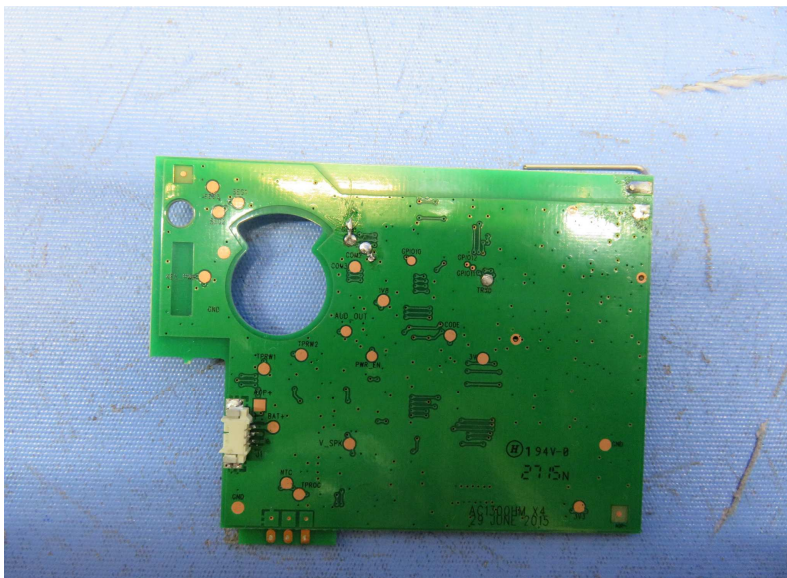

INTERTEK TESTING SERVICE

Report No.: 15071310HKG-002

Equipment Photographs

(Internal)