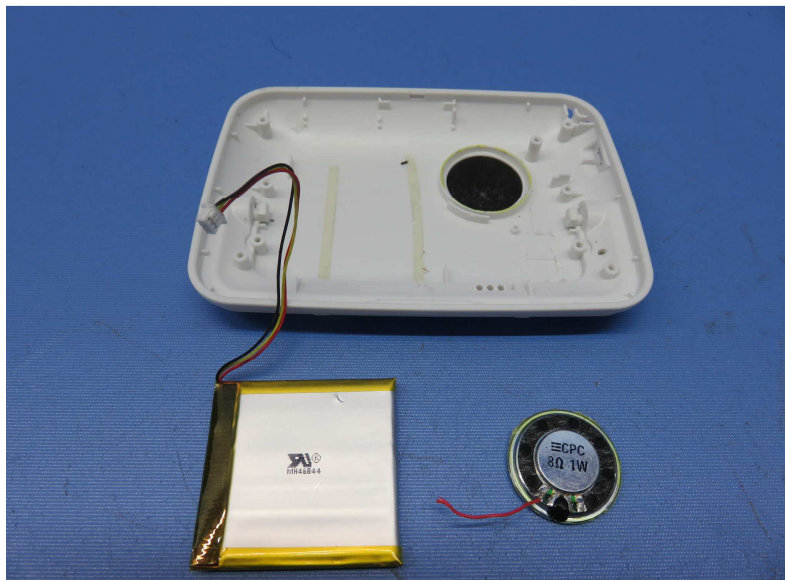

INTERTEK TESTING SERVICE

Report No.: 15071310HKG-002

Equipment Photographs

(Internal)

INTERTEK TESTING SERVICE

Report No.: 15071310HKG-002

Equipment Photographs

(Internal)