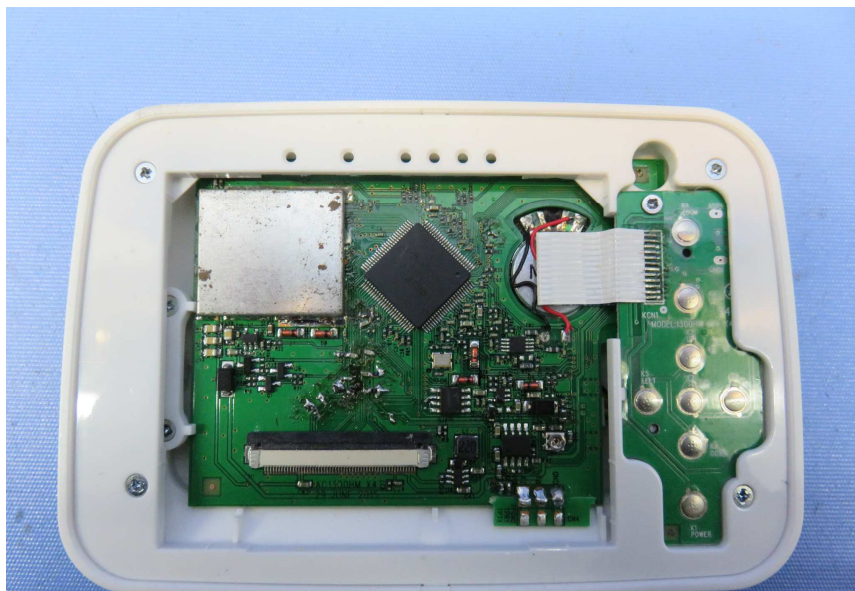


INTERTEK TESTING SERVICE

Report No.: 15071310HKG-002

Equipment Photographs

(Internal)

INTERTEK TESTING SERVICE

Report No.: 15071310HKG-002

Equipment Photographs

(Internal)