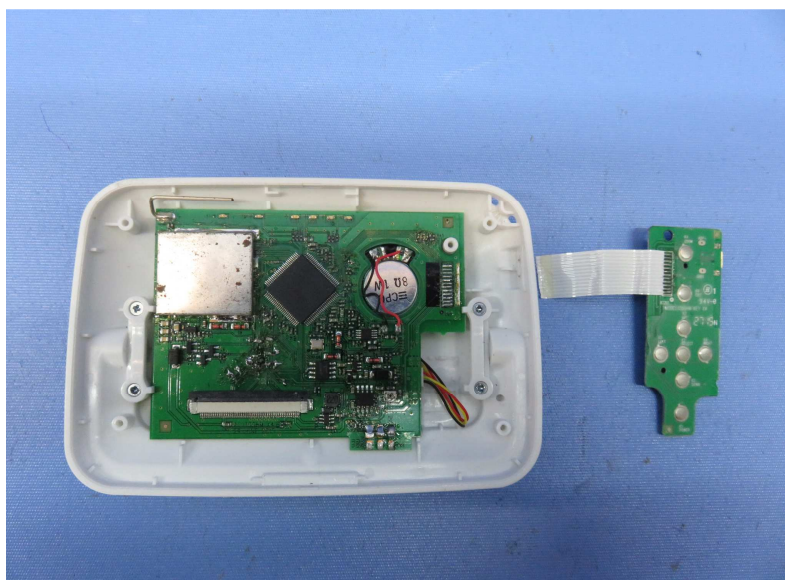


INTERTEK TESTING SERVICE

Report No.: 15071310HKG-002

Equipment Photographs

(Internal)

INTERTEK TESTING SERVICE

Report No.: 15071310HKG-002

Equipment Photographs

(Internal)