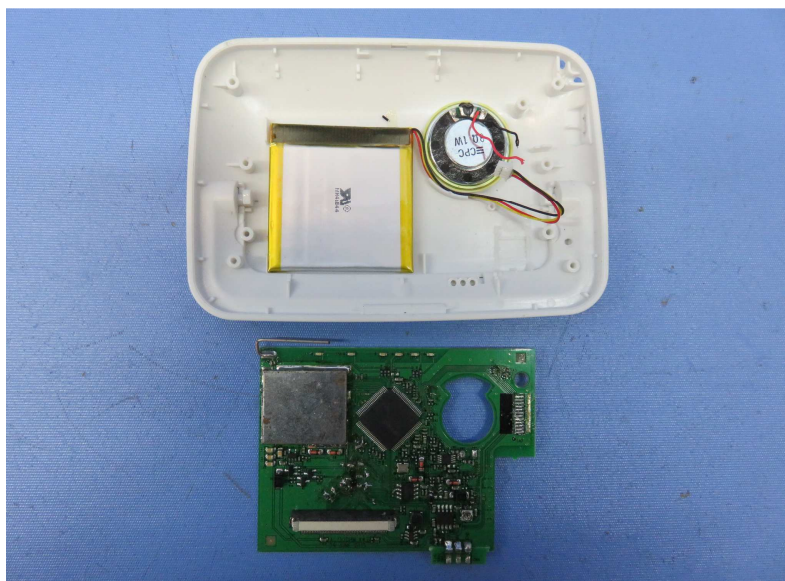


INTERTEK TESTING SERVICE

Report No.: 15071310HKG-002

Equipment Photographs

(Internal)

INTERTEK TESTING SERVICE

Report No.: 15071310HKG-002

Equipment Photographs

(Internal)