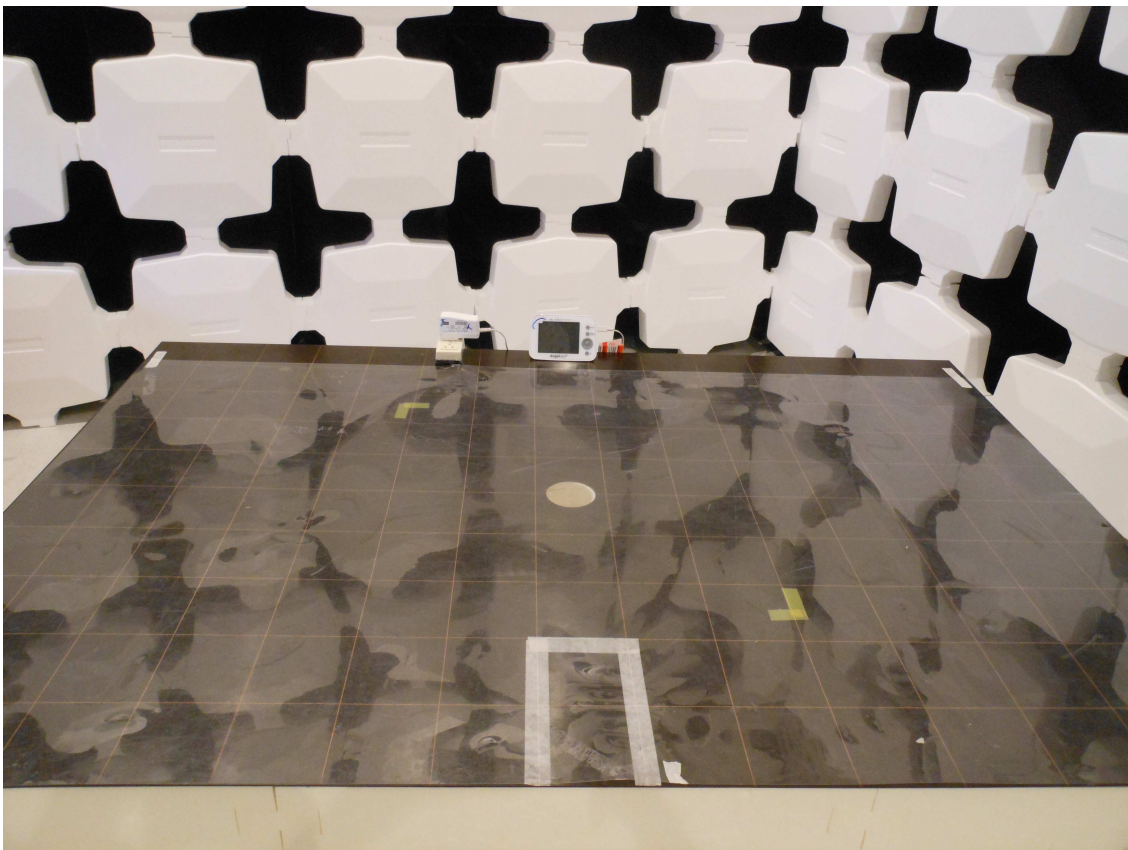

INTERTEK TESTING SERVICE

Report No: 15071310HKG-002

Configuration Photographs Worst-Case Radiated Emissions

(Front View)

INTERTEK TESTING SERVICE

Report No: 15071310HKG-002

Configuration Photographs Worst-Case Radiated Emissions

(Back View)

Configuration Photographs
Worst-Case Radiated Emissions

(Front View)

INTERTEK TESTING SERVICE

Report No: 15071310HKG-002

Configuration Photographs Worst-Case Radiated Emissions

(Back View)

INTERTEK TESTING SERVICE