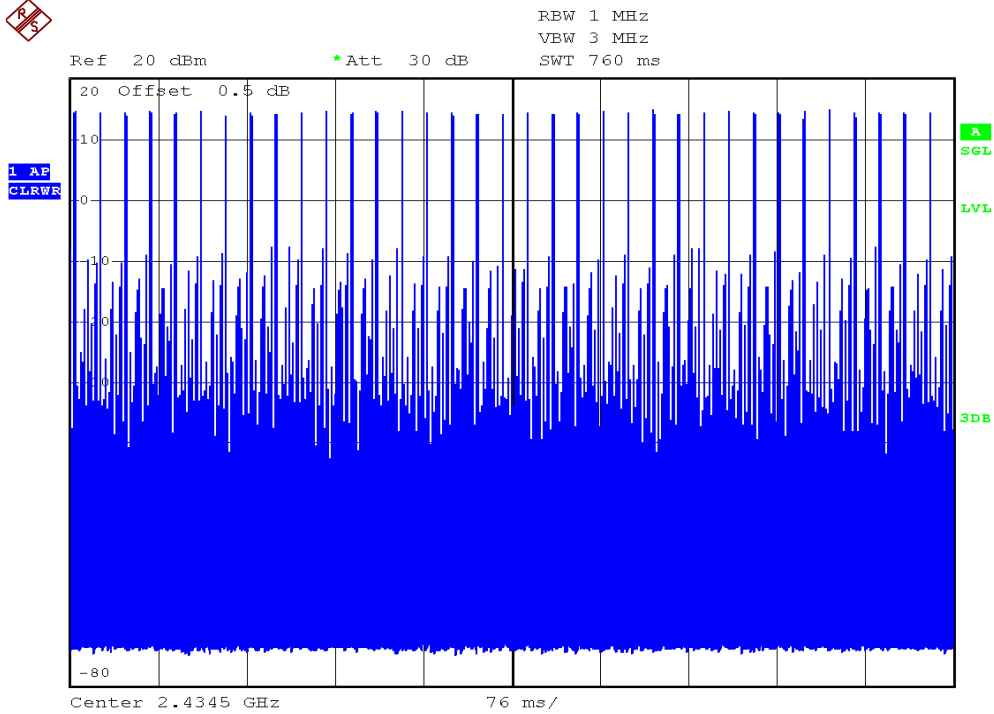

## Average Channel Occupancy Time Plots

### Baby unit, traffic carrier (in a clear RF environment)

### Baby unit, traffic carrier, length of a single burst