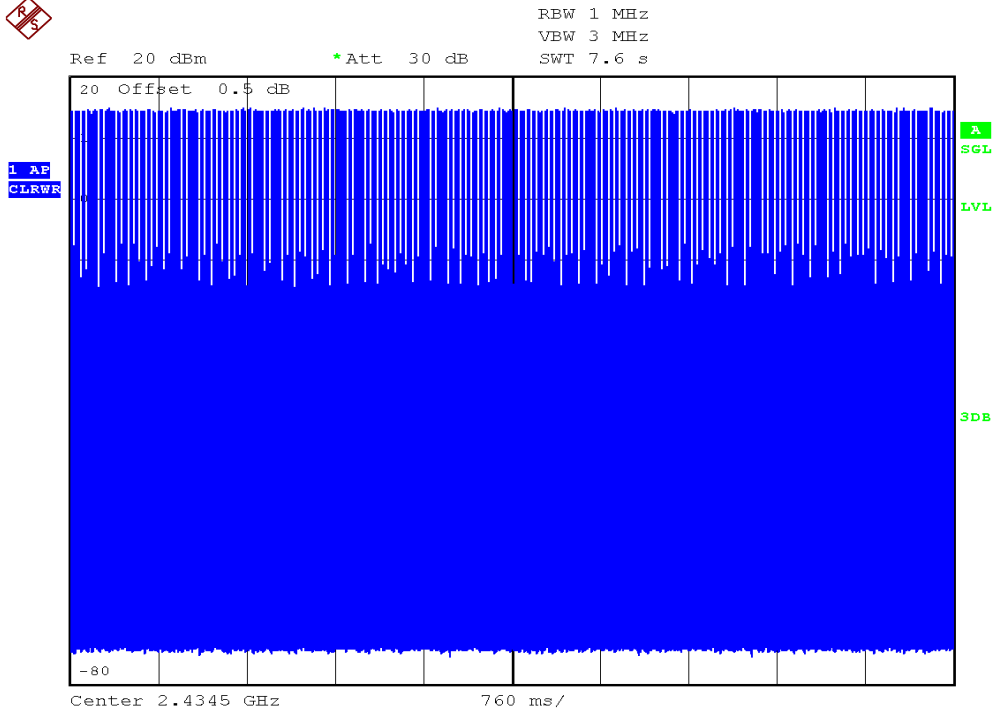

## Average Channel Occupancy Time Plots

### Baby unit, traffic carrier (in a clear RF environment)