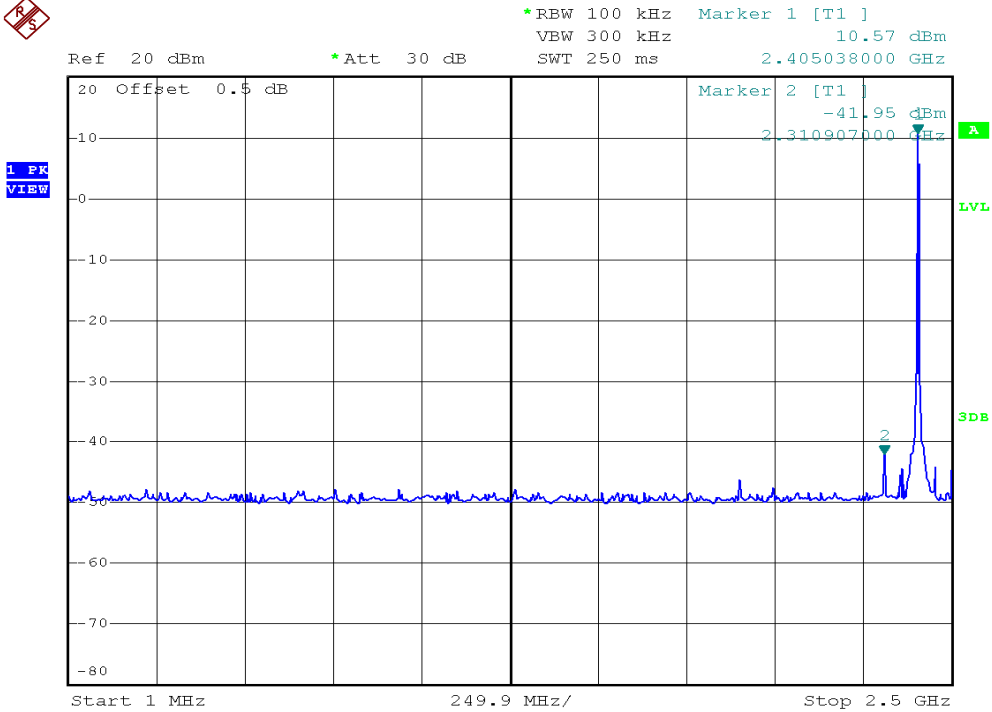

INTERTEK TESTING SERVICES

Out Band Antenna Conducted Emission Plots

Parent unit, Lowest channel, Plot 1

Parent unit, Lowest channel, Plot 2

INTERTEK TESTING SERVICES

Out Band Antenna Conducted Emission Plots

Parent unit, Middle channel, Plot 1

Parent unit, Middle channel, Plot 2

INTERTEK TESTING SERVICES

Out Band Antenna Conducted Emission Plots

Parent unit, Highest channel, Plot 1

Parent unit, Highest channel, Plot 2

INTERTEK TESTING SERVICES

Out Band Antenna Conducted Emission Plots

Parent unit, Bandedge plot, Plot 1

Parent unit, Bandedge plot, Plot 2