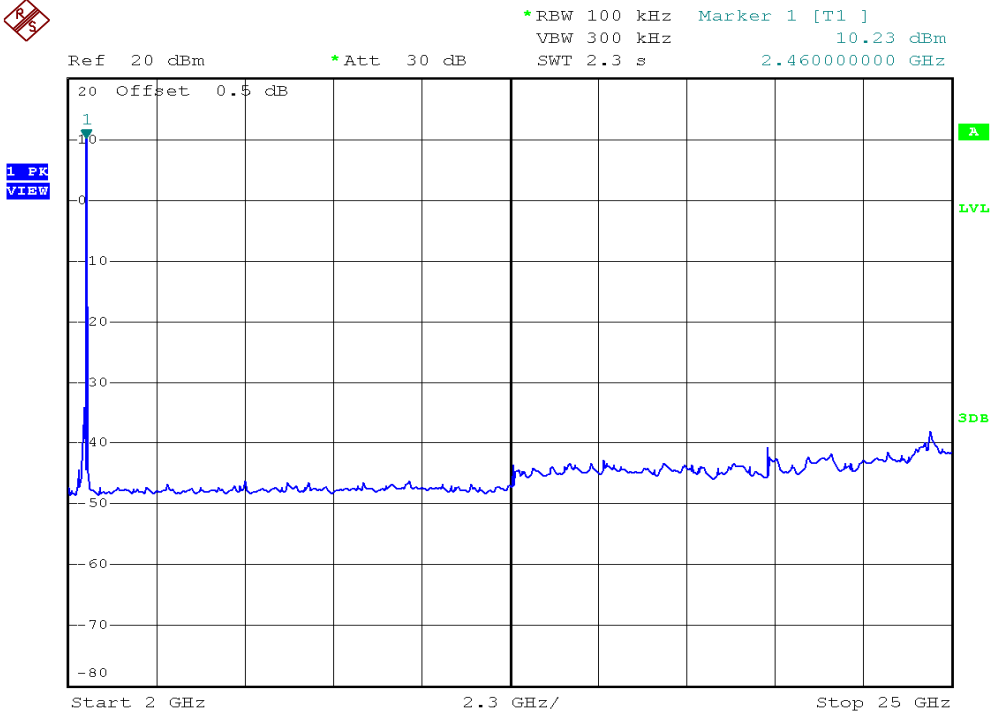

INTERTEK TESTING SERVICES

Out Band Antenna Conducted Emission Plots

Parent unit, Lowest channel, Plot 1

Parent unit, Lowest channel, Plot 2

INTERTEK TESTING SERVICES

Out Band Antenna Conducted Emission Plots

Parent unit, Middle channel, Plot 1

Parent unit, Middle channel, Plot 2

INTERTEK TESTING SERVICES

Out Band Antenna Conducted Emission Plots

Parent unit, Highest channel, Plot 1

Parent unit, Highest channel, Plot 2

INTERTEK TESTING SERVICES

Out Band Antenna Conducted Emission Plots

Parent unit, Bandedge plot, Plot 1

Parent unit, Bandedge plot, Plot 2