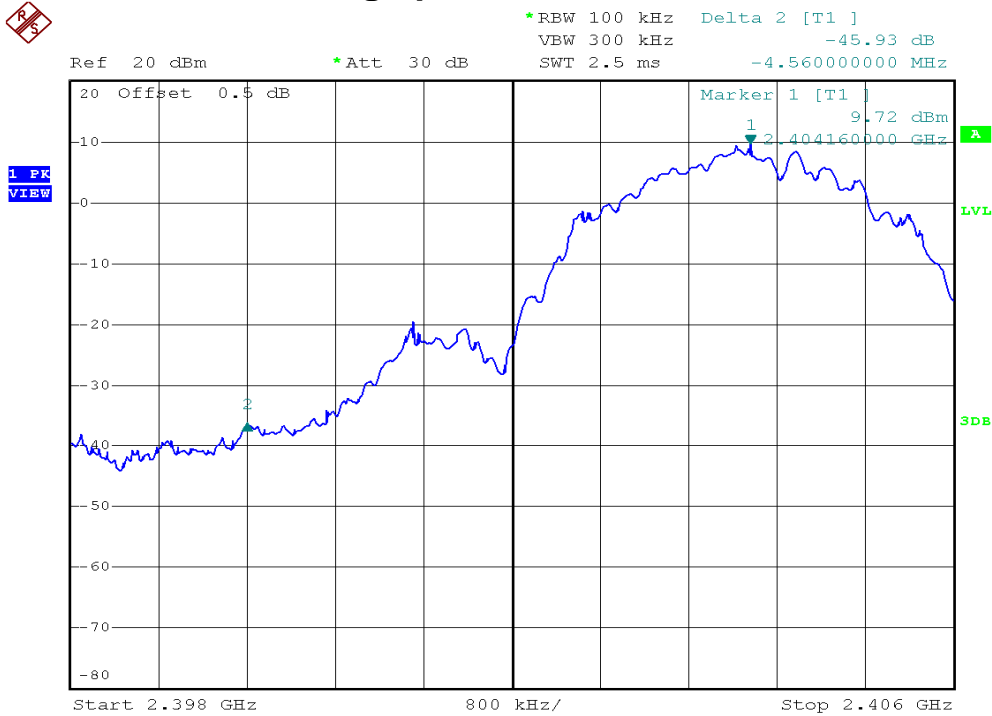

INTERTEK TESTING SERVICES

Out Band Antenna Conducted Emission Plots

Parent unit, Lowest channel, Plot 1

Parent unit, Lowest channel, Plot 2

INTERTEK TESTING SERVICES

Out Band Antenna Conducted Emission Plots

Parent unit, Middle channel, Plot 1

Parent unit, Middle channel, Plot 2

INTERTEK TESTING SERVICES

Out Band Antenna Conducted Emission Plots

Parent unit, Highest channel, Plot 1

Parent unit, Highest channel, Plot 2

INTERTEK TESTING SERVICES

Out Band Antenna Conducted Emission Plots

Parent unit, Bandedge plot, Plot 1

Parent unit, Bandedge plot, Plot 2