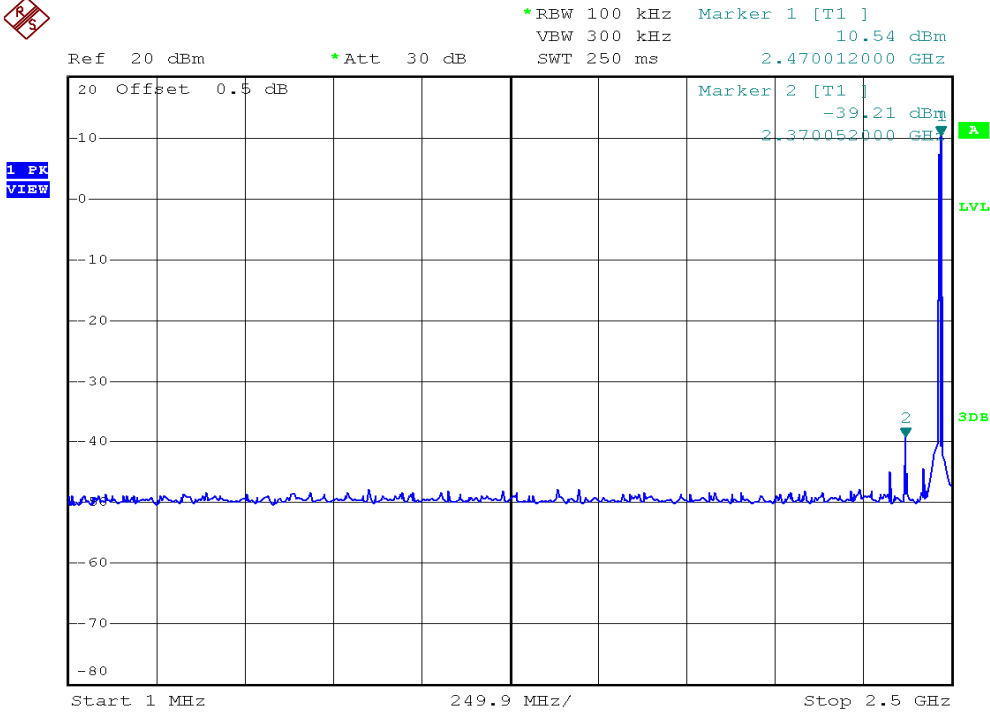

INTERTEK TESTING SERVICES

Out Band Antenna Conducted Emission Plots

Parent unit, Lowest channel, Plot 1

Parent unit, Lowest channel, Plot 2

INTERTEK TESTING SERVICES

Out Band Antenna Conducted Emission Plots

Parent unit, Middle channel, Plot 1

Parent unit, Middle channel, Plot 2

INTERTEK TESTING SERVICES

Out Band Antenna Conducted Emission Plots

Parent unit, Highest channel, Plot 1

Parent unit, Highest channel, Plot 2

INTERTEK TESTING SERVICES

Out Band Antenna Conducted Emission Plots

Parent unit, Bandedge plot, Plot 1

Parent unit, Bandedge plot, Plot 2