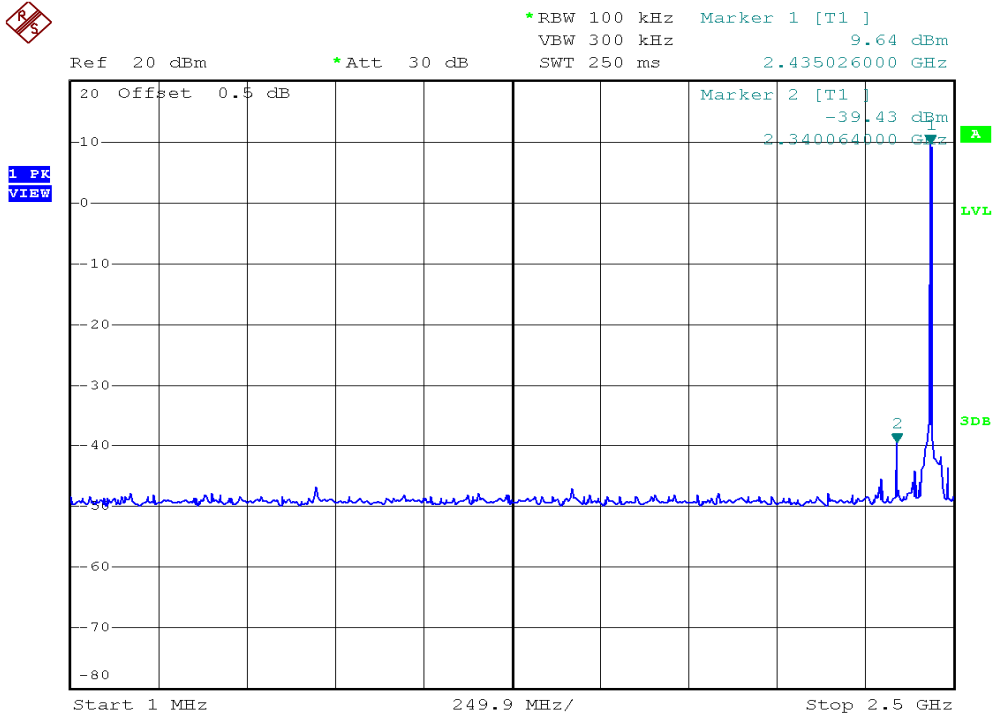

INTERTEK TESTING SERVICES

Out Band Antenna Conducted Emission Plots

Parent unit, Lowest channel, Plot 1

Parent unit, Lowest channel, Plot 2

INTERTEK TESTING SERVICES

Out Band Antenna Conducted Emission Plots

Parent unit, Middle channel, Plot 1

Parent unit, Middle channel, Plot 2

INTERTEK TESTING SERVICES

Out Band Antenna Conducted Emission Plots

Parent unit, Highest channel, Plot 1

Parent unit, Highest channel, Plot 2

INTERTEK TESTING SERVICES

Out Band Antenna Conducted Emission Plots

Parent unit, Bandedge plot, Plot 1

Parent unit, Bandedge plot, Plot 2