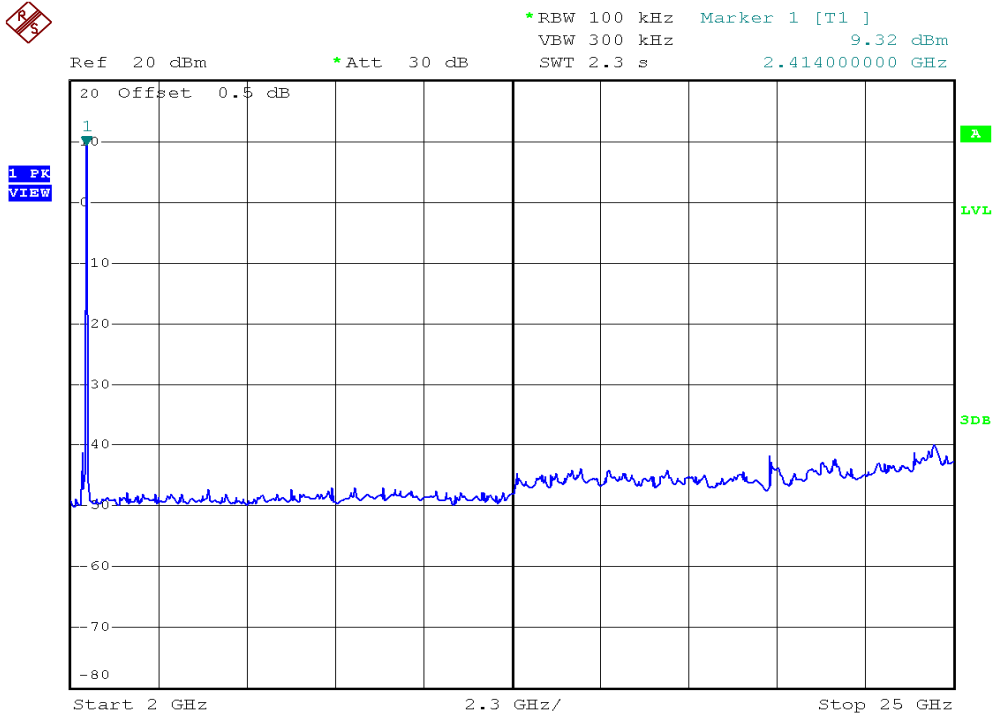

INTERTEK TESTING SERVICES

Out Band Antenna Conducted Emission Plots

Parent unit, Lowest channel, Plot 1

Parent unit, Lowest channel, Plot 2

INTERTEK TESTING SERVICES

Out Band Antenna Conducted Emission Plots

Parent unit, Middle channel, Plot 1

Parent unit, Middle channel, Plot 2

INTERTEK TESTING SERVICES

Out Band Antenna Conducted Emission Plots

Parent unit, Highest channel, Plot 1

Parent unit, Highest channel, Plot 2

INTERTEK TESTING SERVICES

Out Band Antenna Conducted Emission Plots

Parent unit, Bandedge plot, Plot 1

Parent unit, Bandedge plot, Plot 2