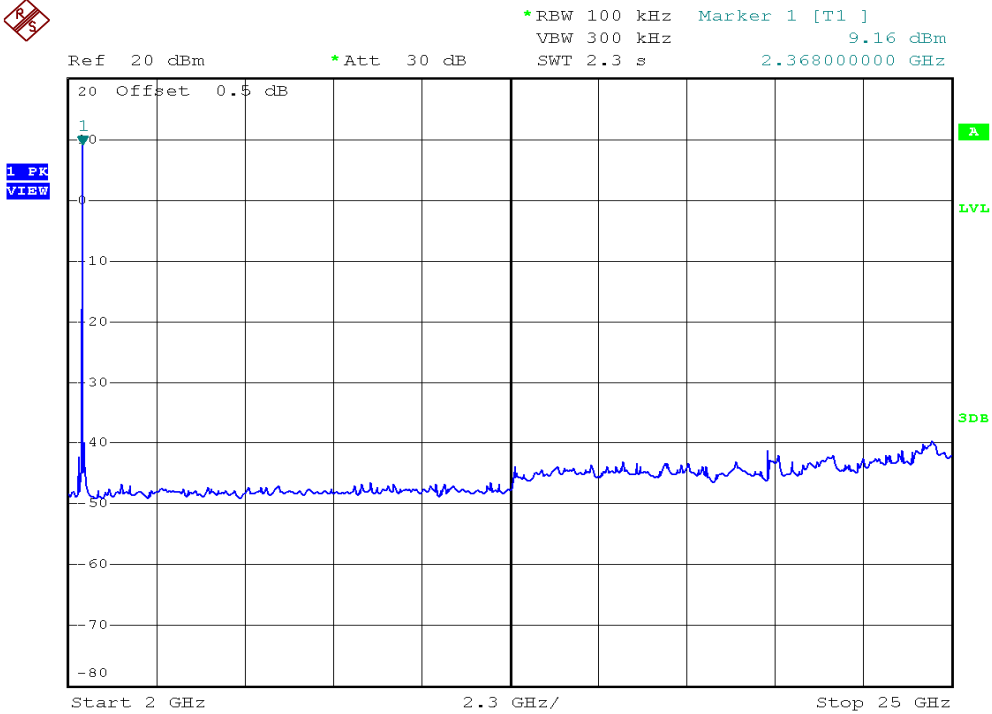

INTERTEK TESTING SERVICES

Out Band Antenna Conducted Emission Plots

Parent unit, Lowest channel, Plot 1

Parent unit, Lowest channel, Plot 2

INTERTEK TESTING SERVICES

Out Band Antenna Conducted Emission Plots

Parent unit, Middle channel, Plot 1

Parent unit, Middle channel, Plot 2

INTERTEK TESTING SERVICES

Out Band Antenna Conducted Emission Plots

Parent unit, Highest channel, Plot 1

Parent unit, Highest channel, Plot 2

INTERTEK TESTING SERVICES

Out Band Antenna Conducted Emission Plots

Parent unit, Bandedge plot, Plot 1

Parent unit, Bandedge plot, Plot 2