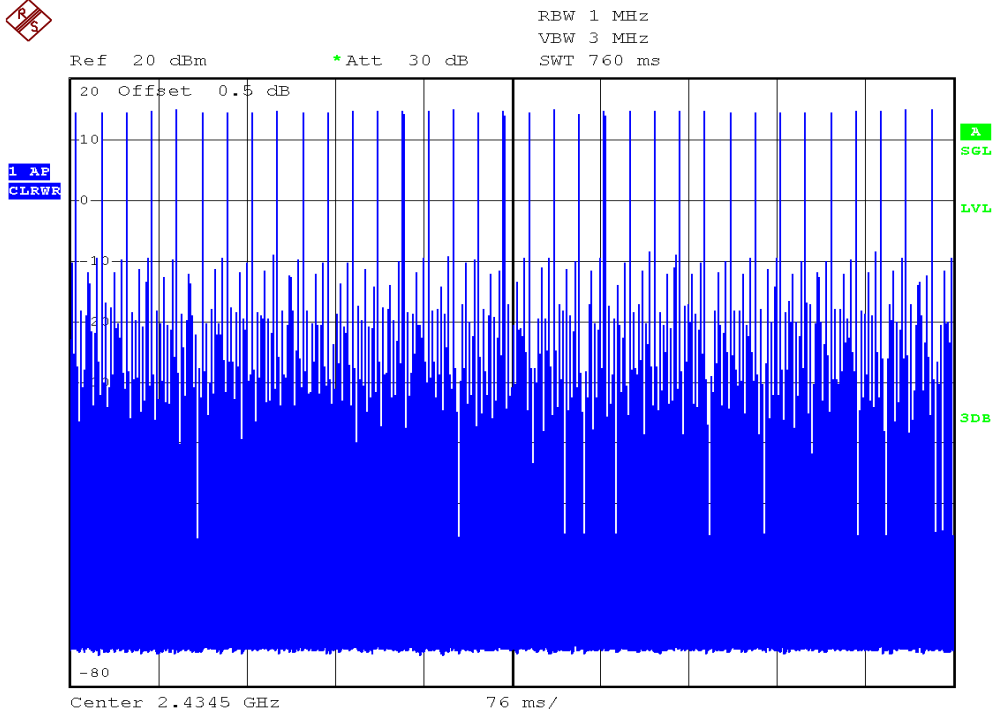

INTERTEK TESTING SERVICES

Average Channel Occupancy Time Plots

Parent unit, traffic carrier (in a clear RF environment)

Parent unit, traffic carrier (in a clear RF environment)

INTERTEK TESTING SERVICES

Average Channel Occupancy Time Plots

Parent unit, traffic carrier, length of a single burst