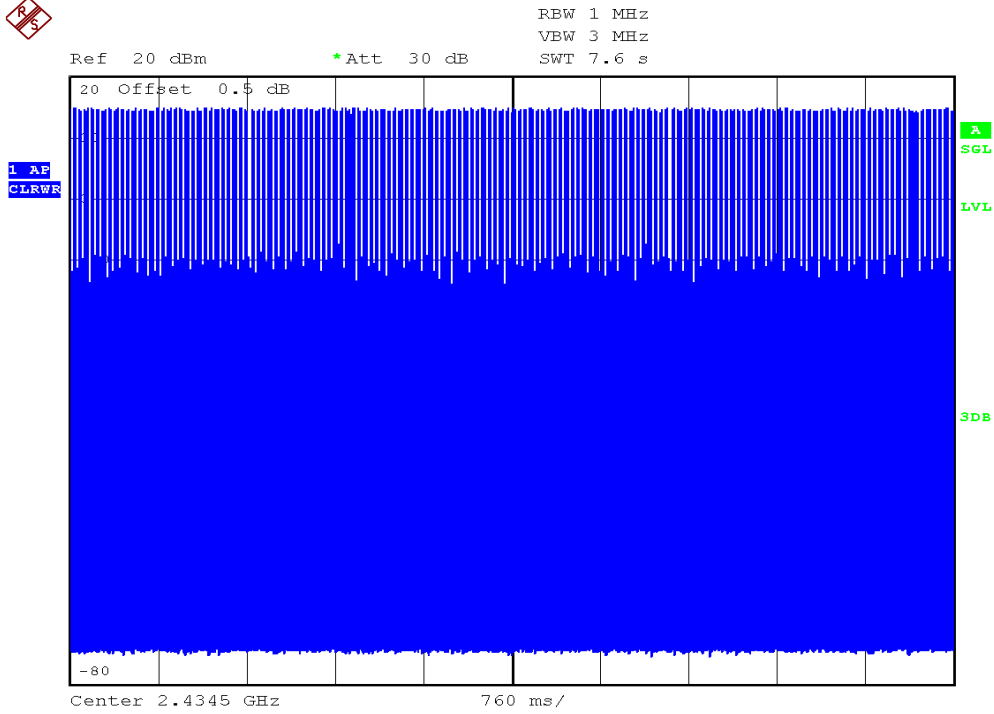

INTERTEK TESTING SERVICES

Average Channel Occupancy Time Plots

Parent unit, traffic carrier (in a clear RF environment)

Parent unit, traffic carrier (in a clear RF environment)

INTERTEK TESTING SERVICES

Average Channel Occupancy Time Plots

Parent unit, traffic carrier, length of a single burst