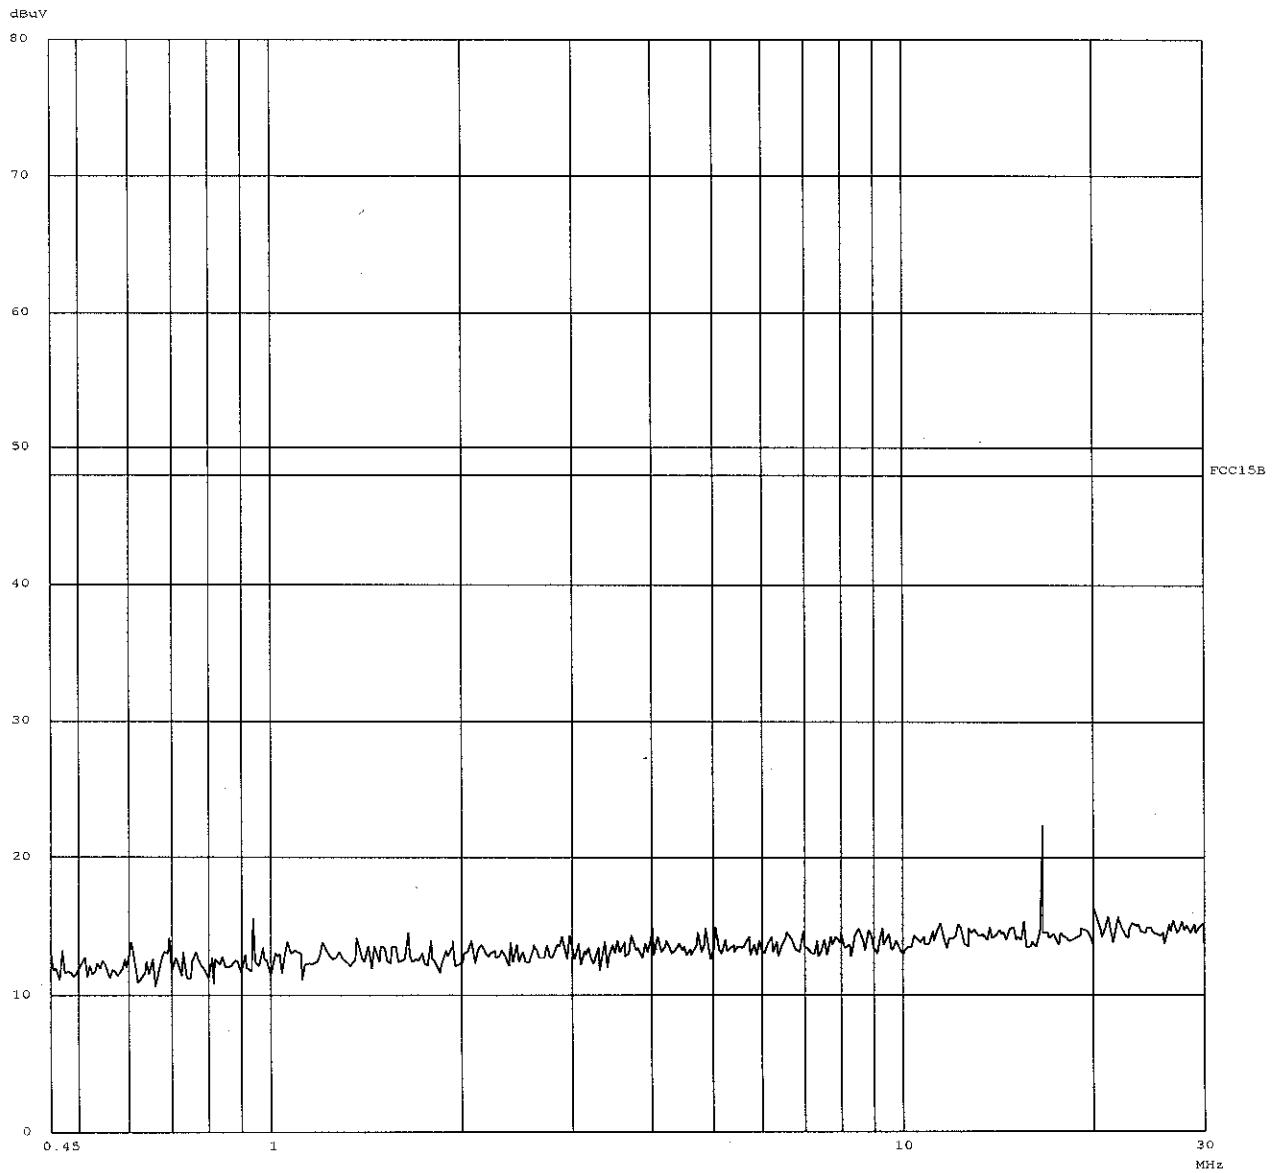

Tested By: Hong, Report No.: 9808397  
 Scan Settings (1 Range)

Frequencies			Receiver Settings					
Start	Stop	Step	IF BW	Detector	M-Time	Atten	Preamp	OpRge
450k	30M	5k	10k	PK	20ms	AUTO	LN OFF	60dB

Final Measurement: x QP		Transducer No.	Start	Stop	Name
Meas Time:	1 s	3	9k	30M	EI078
Subranges:	16				
Acc Margin:	20dB				

Ctrl. No.: N/A

FCC ID: N7TAC101

Report No.: 9808397

Tested By: Hong, Report No.: 9808397

Scan Settings (1 Range)

Frequencies			Receiver Settings					
Start	Stop	Step	IF BW	Detector	M-Time	Atten	Preamp	OpRge
450k	30M	5k	10k	PK	20ms	AUTO	LN OFF	60dB

Final Measurement Results:

no Results

Ctrl. No.: N/A

FCC ID: N7TAC101