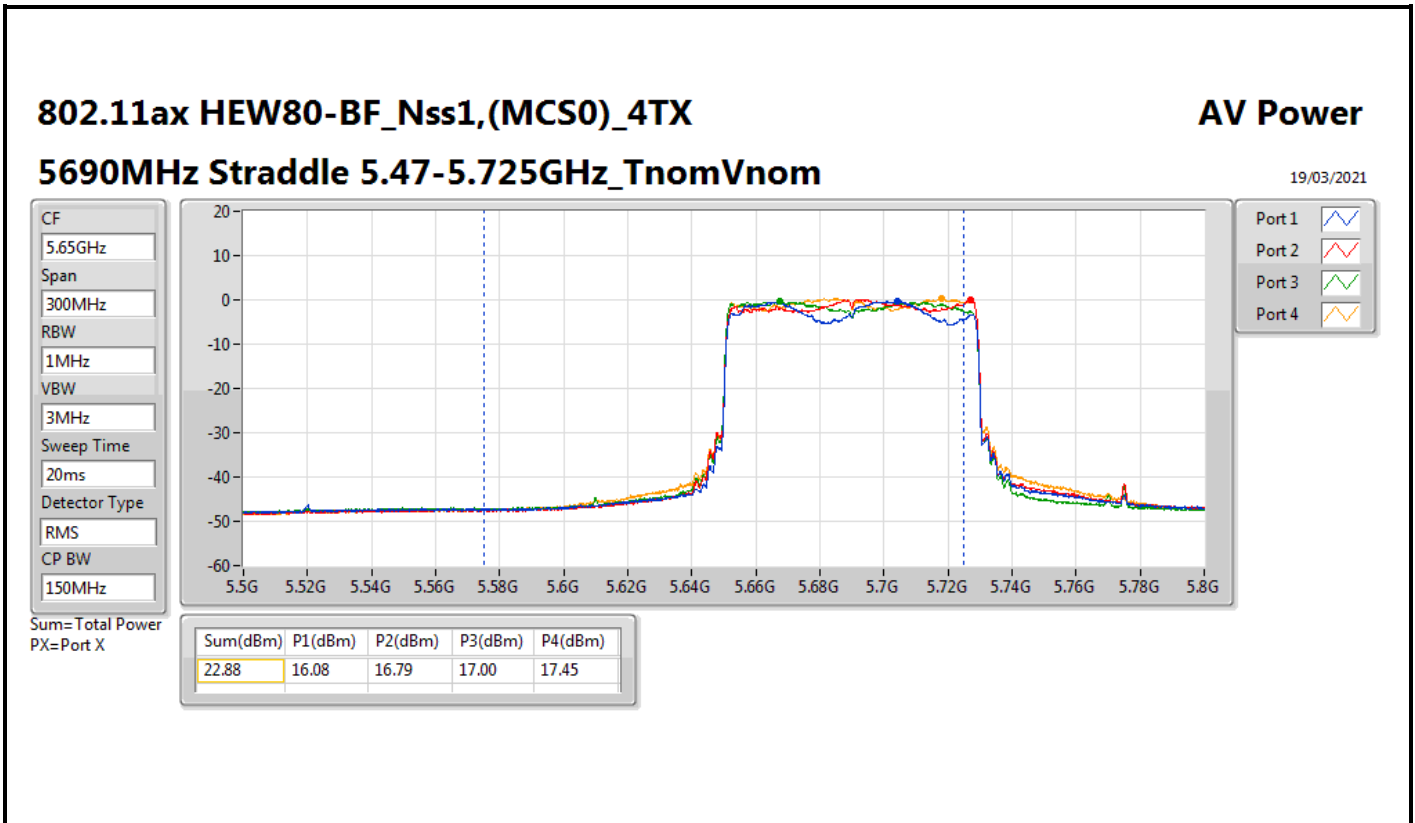

Summary

Mode	PD (dBm/RBW)	EIRP PD (dBm/RBW)
5.15-5.25GHz	-	-
802.11a_Nss1,(6Mbps)_4TX	7.04	13.56
802.11ax HEW20_Nss1,(MCS0)_4TX	6.38	12.90
802.11ax HEW40_Nss1,(MCS0)_4TX	3.42	9.94
802.11ax HEW80_Nss1,(MCS0)_4TX	0.50	7.02
5.25-5.35GHz	-	-
802.11a_Nss1,(6Mbps)_4TX	10.45	16.97
802.11ax HEW20_Nss1,(MCS0)_4TX	9.96	16.48
802.11ax HEW40_Nss1,(MCS0)_4TX	7.40	13.92
802.11ax HEW80_Nss1,(MCS0)_4TX	3.14	9.66
5.47-5.725GHz	-	-
802.11a_Nss1,(6Mbps)_4TX	10.44	16.96
802.11ax HEW20_Nss1,(MCS0)_4TX	10.35	16.87
802.11ax HEW40_Nss1,(MCS0)_4TX	7.20	13.72
802.11ax HEW80_Nss1,(MCS0)_4TX	3.86	10.38
5.725-5.85GHz	-	-
802.11a_Nss1,(6Mbps)_4TX	13.01	19.53
802.11ax HEW20_Nss1,(MCS0)_4TX	13.33	19.85
802.11ax HEW40_Nss1,(MCS0)_4TX	11.06	17.58
802.11ax HEW80_Nss1,(MCS0)_4TX	5.80	12.32

RBW = 500kHz for 5.725-5.85GHz band / 1MHz for other band;