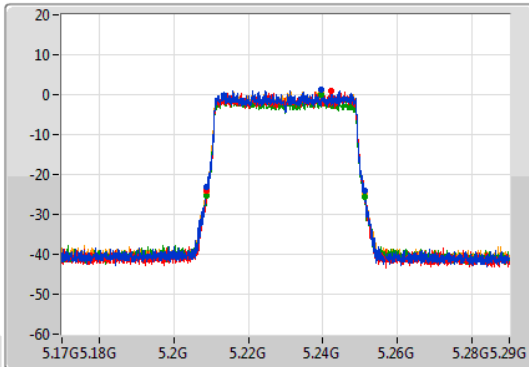

802.11ax HEW40-BF_Nss1,(MCS0)_4TX

EBW

5230MHz

16/07/2021

CF
5.23GHz
Span
120MHz
RBW
500kHz
VBW
2MHz
Sweep Time
100ms
Detector Type
Peak

CF
5.23GHz
Span
120MHz
RBW
1MHz
VBW
3MHz
Sweep Time
100ms
Detector Type
Sample