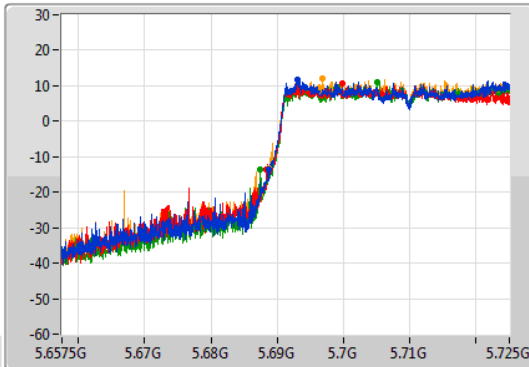

802.11ax HEW40-BF_Nss1,(MCS0)_4TX

EBW

5710MHz Straddle 5.47-5.725GHz

18/03/2021

CF
5.69125GHz
Span
67.5MHz
RBW
500kHz
VBW
2MHz
Sweep Time
100ms
Detector Type
Peak

CF
5.69125GHz
Span
67.5MHz
RBW
1MHz
VBW
3MHz
Sweep Time
100ms
Detector Type
Sample