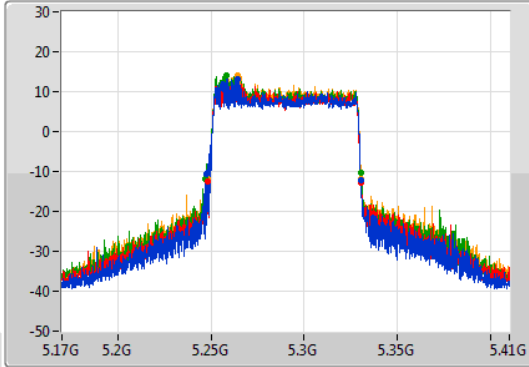

802.11ax HEW80-BF_Nss1,(MCS0)_4TX

EBW

5290MHz

18/03/2021

CF
5.29GHz
Span
240MHz
RBW
1MHz
VBW
3MHz
Sweep Time
100ms
Detector Type
Peak

CF
5.29GHz
Span
240MHz
RBW
2MHz
VBW
10MHz
Sweep Time
100ms
Detector Type
Sample