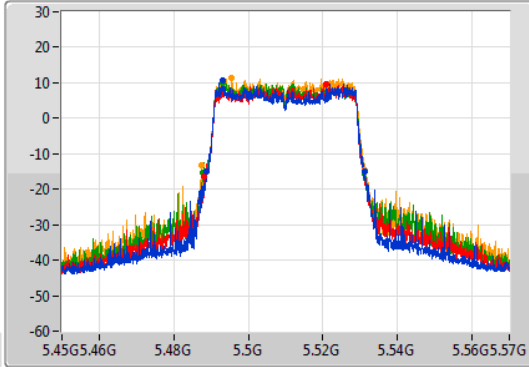

802.11ax HEW40-BF_Nss1,(MCS0)_4TX

EBW

5510MHz

18/03/2021

CF
5.51GHz
Span
120MHz
RBW
500kHz
VBW
2MHz
Sweep Time
100ms
Detector Type
Peak

CF
5.51GHz
Span
120MHz
RBW
1MHz
VBW
3MHz
Sweep Time
100ms
Detector Type
Sample