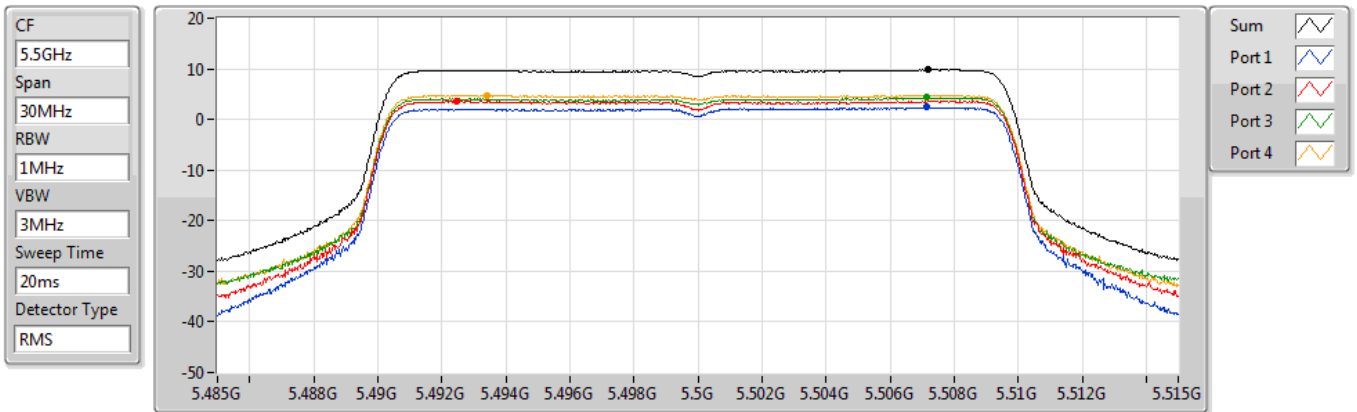

802.11ax HEW20_Nss1,(MCS0)_4TX

PSD

5500MHz

16/03/2021

Sum	PD	Port 1	Port 2	Port 3	Port 4
(dBm/RBW)	(dBm/RBW)	(dBm/RBW)	(dBm/RBW)	(dBm/RBW)	(dBm/RBW)
9.86	9.86	2.37	3.64	4.35	4.80