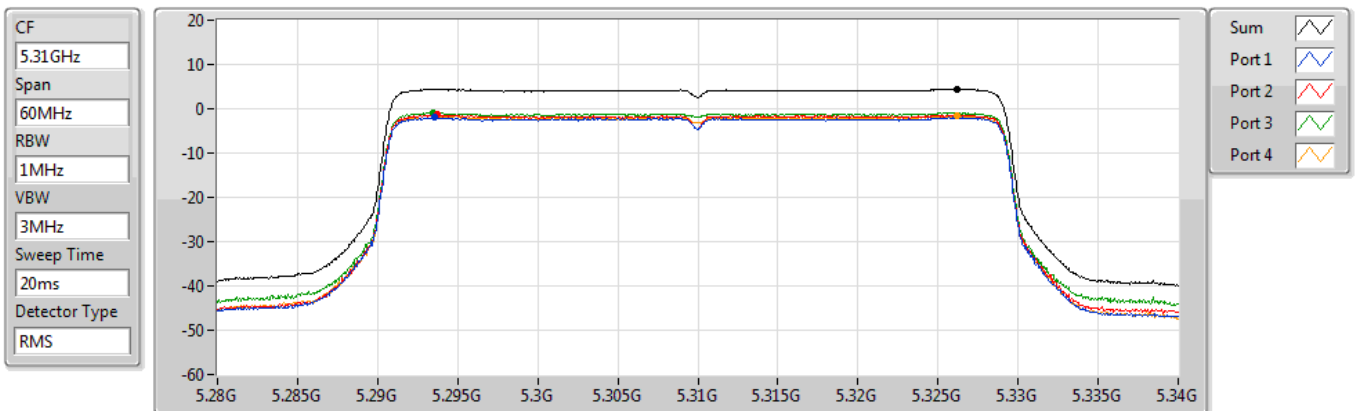

802.11ax HEW40_Nss1,(MCS0)_4TX

PSD

5310MHz

05/02/2021

Sum	PD	Port 1	Port 2	Port 3	Port 4
(dBm/RBW)	(dBm/RBW)	(dBm/RBW)	(dBm/RBW)	(dBm/RBW)	(dBm/RBW)
4.48	4.48	-1.95	-1.40	-0.79	-1.71