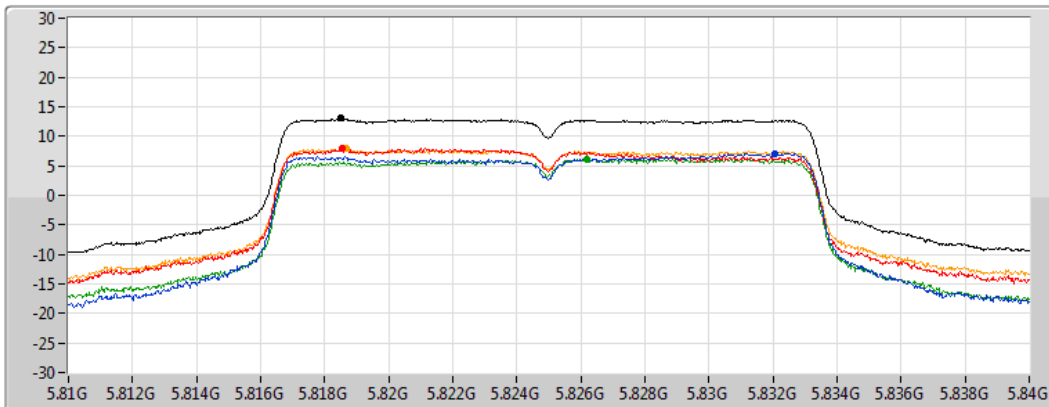

Sum

Port 1

Port 2

Port 3

Port 4

Sum	PD	Port 1	Port 2	Port 3	Port 4
(dBm/RBW)	(dBm/RBW)	(dBm/RBW)	(dBm/RBW)	(dBm/RBW)	(dBm/RBW)
13.01	13.01	7.14	7.95	6.16	7.92