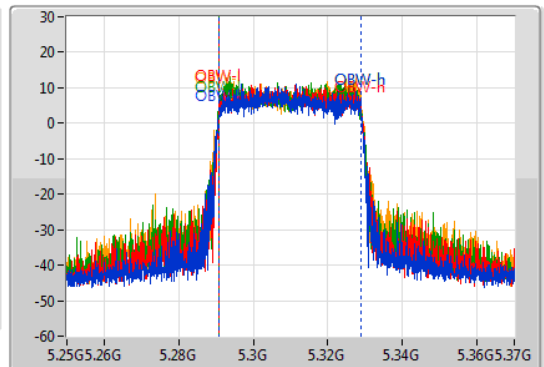

802.11ax HEW40-BF\_Nss1,(MCS0)\_4TX

EBW

5310MHz

18/03/2021

CF  
5.31GHz  
Span  
120MHz  
RBW  
500kHz  
VBW  
2MHz  
Sweep Time  
100ms  
Detector Type  
Peak

CF  
5.31GHz  
Span  
120MHz  
RBW  
1MHz  
VBW  
3MHz  
Sweep Time  
100ms  
Detector Type  
Sample