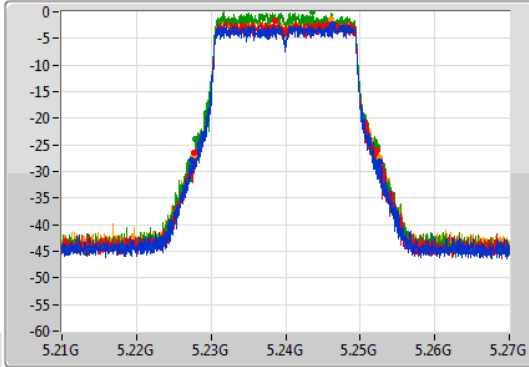

802.11ax HEW20-BF_Nss1,(MCS0)_4TX

EBW

5240MHz

16/07/2021

CF
5.24GHz
Span
60MHz
RBW
300kHz
VBW
1MHz
Sweep Time
100ms
Detector Type
Peak

CF
5.24GHz
Span
60MHz
RBW
300kHz
VBW
1MHz
Sweep Time
100ms
Detector Type
Sample