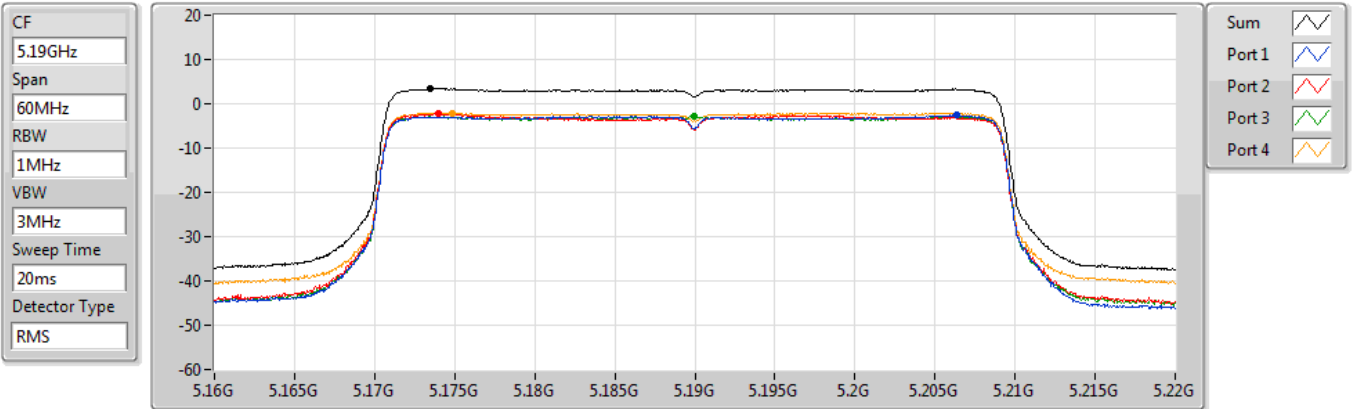

PSD

5190MHz

16/07/2021

Sum	PD	Port 1	Port 2	Port 3	Port 4
(dBm/RBW)	(dBm/RBW)	(dBm/RBW)	(dBm/RBW)	(dBm/RBW)	(dBm/RBW)
3.42	3.42	-2.57	-2.23	-2.75	-2.04

802.11ax HEW40\_Nss1,(MCS0)\_4TX

PSD

5230MHz

16/07/2021