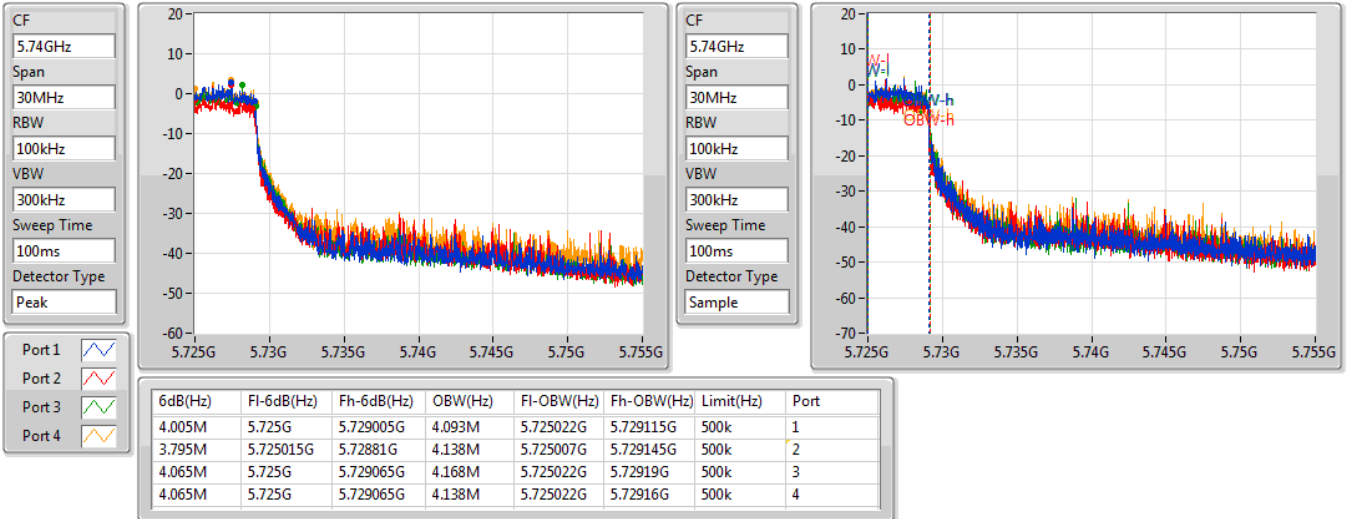

802.11ax HEW40-BF_Nss1,(MCS0)_4TX

EBW

5710MHz Straddle 5.725-5.85GHz

18/03/2021