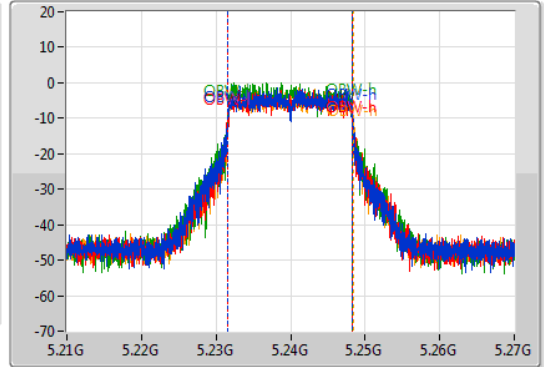

Port X-N dB = Port X 6dB down bandwidth for 5.725-5.85GHz band / 26dB down bandwidth for other band  
 Port X-OBW = Port X 99% occupied bandwidth

802.11ax HEW20-BF\_Nss1,(MCS0)\_4TX

EBW

5180MHz

16/07/2021

802.11ax HEW20-BF\_Nss1,(MCS0)\_4TX

EBW

5200MHz

16/07/2021

802.11ax HEW20-BF\_Nss1,(MCS0)\_4TX

EBW

5240MHz

16/07/2021

CF  
5.24GHz  
Span  
60MHz  
RBW  
300kHz  
VBW  
1MHz  
Sweep Time  
100ms  
Detector Type  
Peak

CF  
5.24GHz  
Span  
60MHz  
RBW  
300kHz  
VBW  
1MHz  
Sweep Time  
100ms  
Detector Type  
Sample