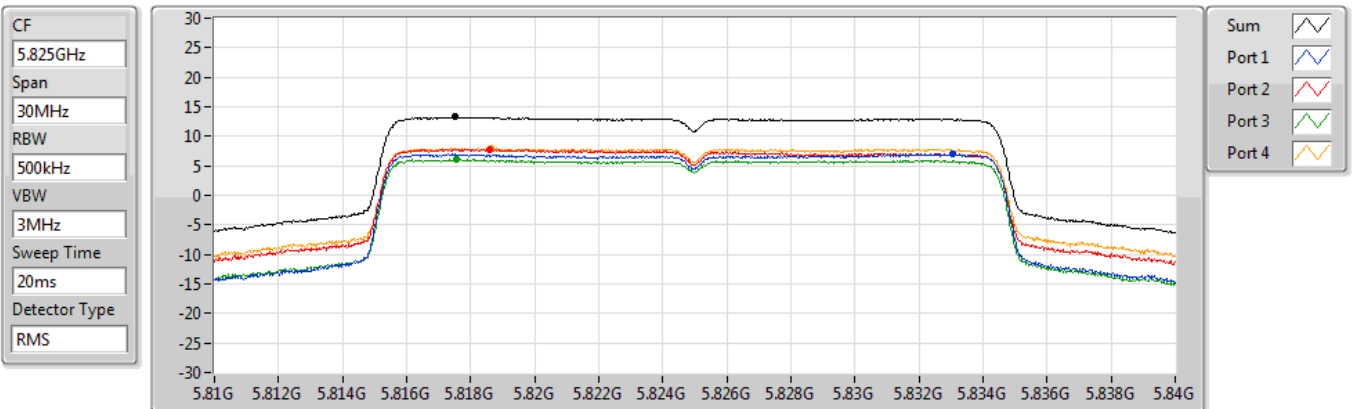

802.11ax HEW20_Nss1,(MCS0)_4TX

PSD

5825MHz

05/02/2021

Sum	PD	Port 1	Port 2	Port 3	Port 4
(dBm/RBW)	(dBm/RBW)	(dBm/RBW)	(dBm/RBW)	(dBm/RBW)	(dBm/RBW)
13.25	13.25	7.03	7.83	6.12	8.00