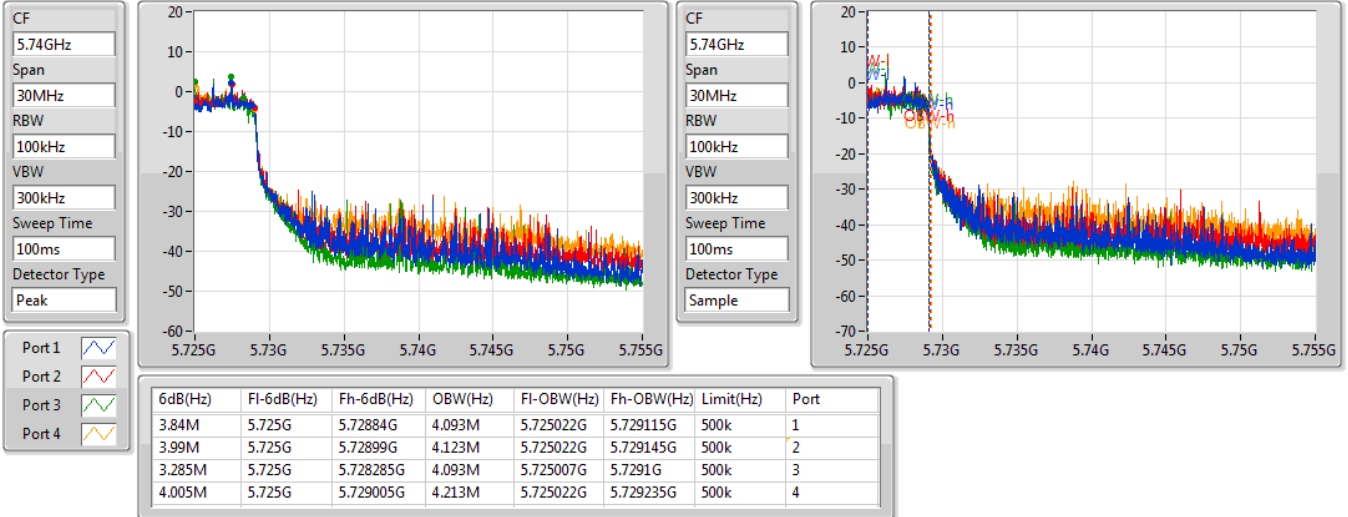

802.11ax HEW40-BF_Nss1,(MCS0)_4TX

EBW

5710MHz Straddle 5.725-5.85GHz

19/03/2021