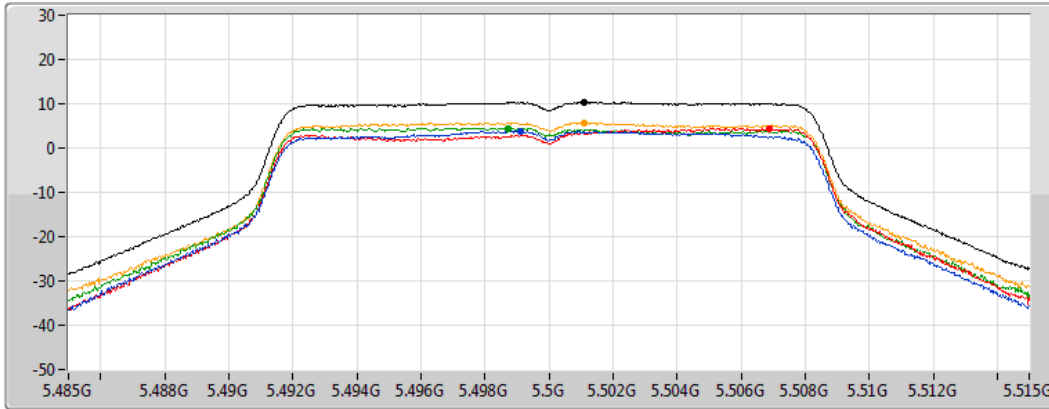

802.11a_Nss1,(6Mbps)_4TX

PSD

5500MHz

16/03/2021

CF
5.5GHz
Span
30MHz
RBW
1MHz
VBW
3MHz
Sweep Time
20ms
Detector Type
RMS

Sum
Port 1
Port 2
Port 3
Port 4

Sum	PD	Port 1	Port 2	Port 3	Port 4
(dBm/RBW)	(dBm/RBW)	(dBm/RBW)	(dBm/RBW)	(dBm/RBW)	(dBm/RBW)
10.32	10.32	3.86	4.44	4.52	5.70