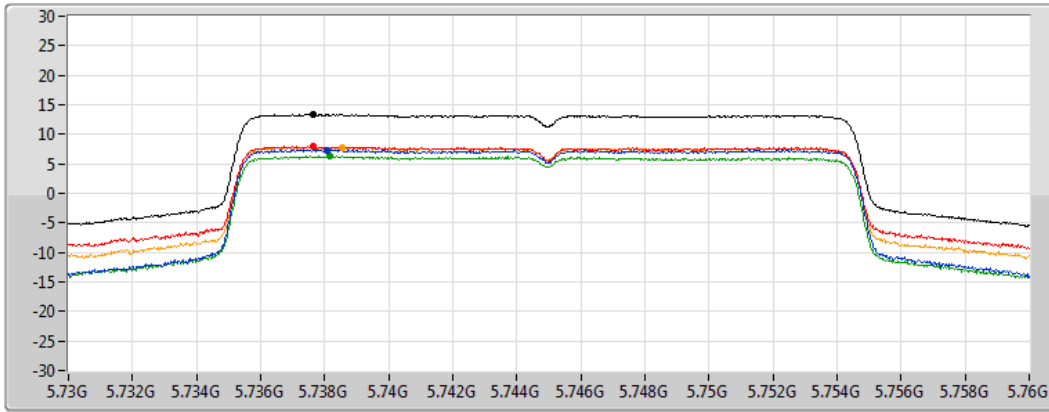

802.11ax HEW20_Nss1,(MCS0)_4TX
5745MHz

PSD

05/02/2021

CF
5.745GHz
Span
30MHz
RBW
500kHz
VBW
3MHz
Sweep Time
20ms
Detector Type
RMS

Sum
Port 1
Port 2
Port 3
Port 4

Sum	PD	Port 1	Port 2	Port 3	Port 4
(dBm/RBW)	(dBm/RBW)	(dBm/RBW)	(dBm/RBW)	(dBm/RBW)	(dBm/RBW)
13.33	13.33	7.38	8.02	6.26	7.83