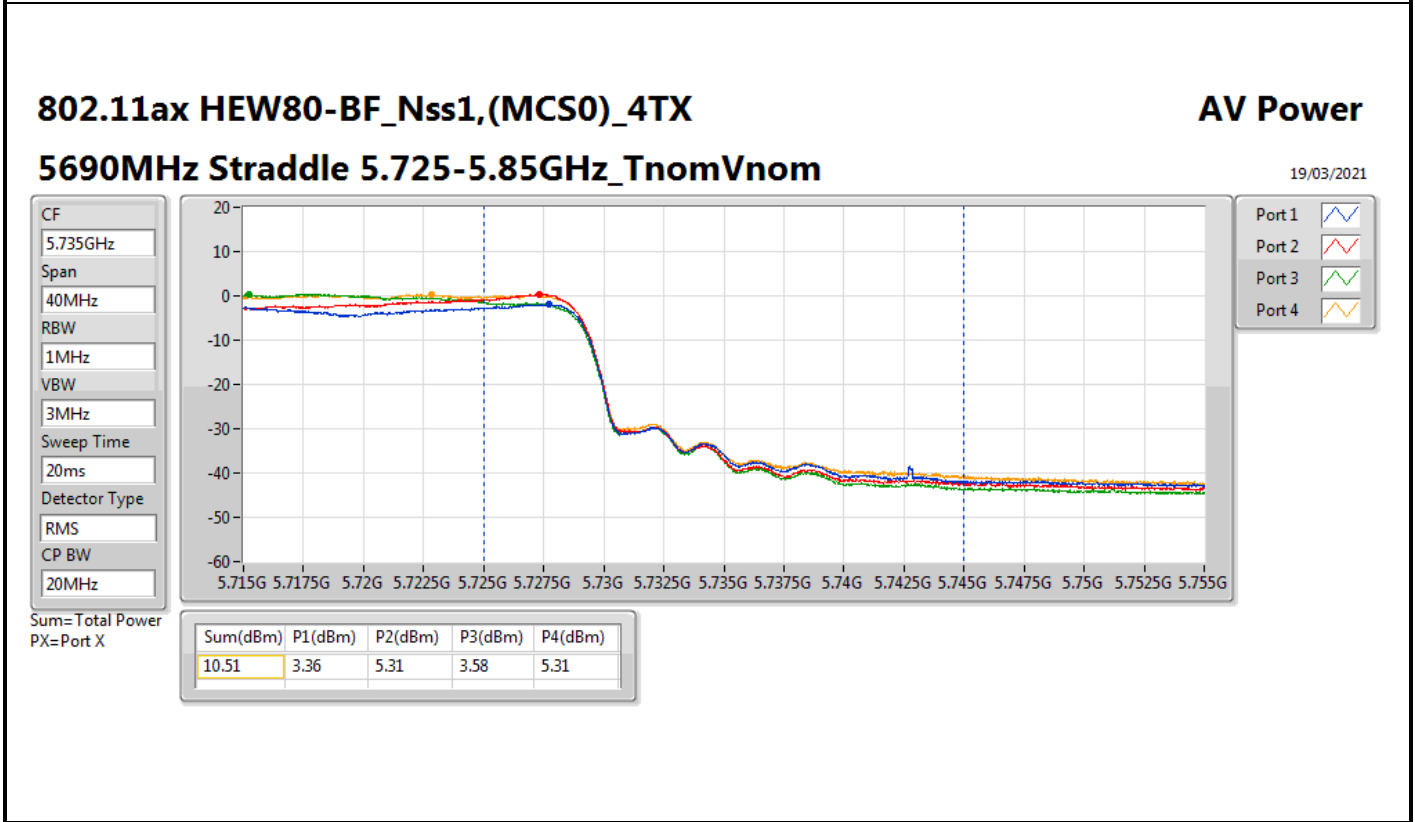

Summary

Mode	PD (dBm/RBW)	EIRP PD (dBm/RBW)
5.15-5.25GHz	-	-
802.11a_Nss1,(6Mbps)_4TX	7.04	13.56
802.11ax HEW20_Nss1,(MCS0)_4TX	6.38	12.90
802.11ax HEW40_Nss1,(MCS0)_4TX	3.42	9.94
802.11ax HEW80_Nss1,(MCS0)_4TX	0.50	7.02
5.25-5.35GHz	-	-
802.11a_Nss1,(6Mbps)_4TX	10.45	16.97
802.11ax HEW20_Nss1,(MCS0)_4TX	9.96	16.48
802.11ax HEW40_Nss1,(MCS0)_4TX	7.40	13.92
802.11ax HEW80_Nss1,(MCS0)_4TX	3.14	9.66
5.47-5.725GHz	-	-
802.11a_Nss1,(6Mbps)_4TX	10.44	16.96
802.11ax HEW20_Nss1,(MCS0)_4TX	10.35	16.87
802.11ax HEW40_Nss1,(MCS0)_4TX	7.20	13.72
802.11ax HEW80_Nss1,(MCS0)_4TX	3.86	10.38
5.725-5.85GHz	-	-
802.11a_Nss1,(6Mbps)_4TX	13.01	19.53
802.11ax HEW20_Nss1,(MCS0)_4TX	13.33	19.85
802.11ax HEW40_Nss1,(MCS0)_4TX	11.06	17.58
802.11ax HEW80_Nss1,(MCS0)_4TX	5.80	12.32

RBW = 500kHz for 5.725-5.85GHz band / 1MHz for other band;