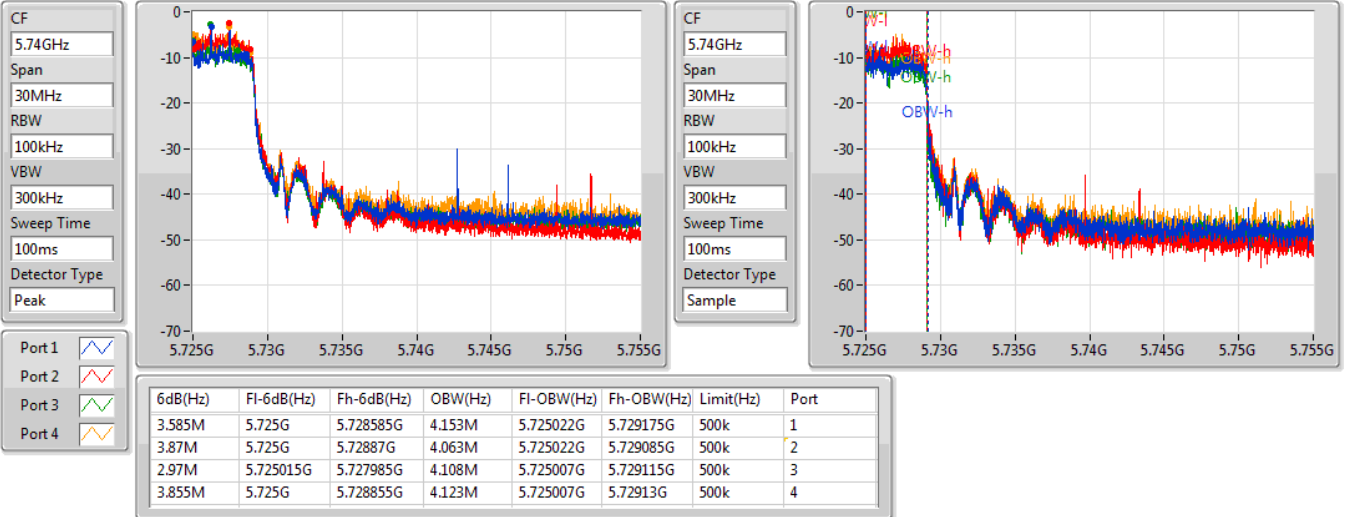

802.11ax HEW80-BF_Nss1,(MCS0)_4TX

EBW

5690MHz Straddle 5.725-5.85GHz

19/03/2021