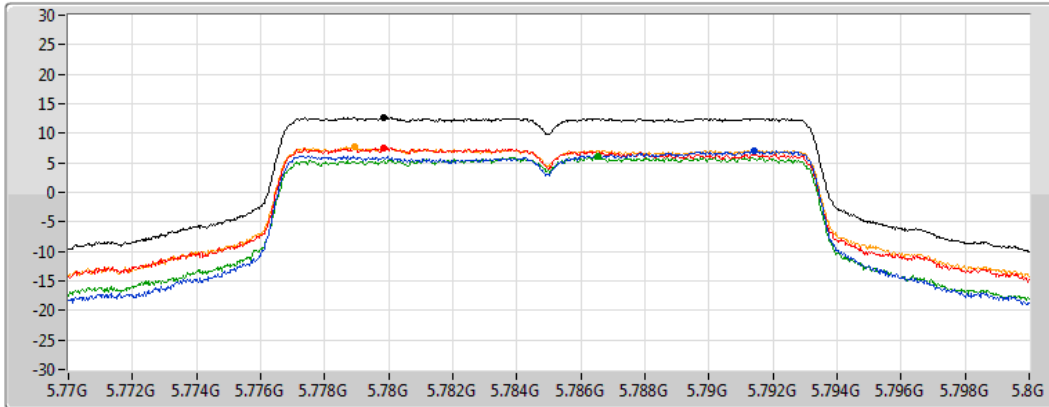

802.11a_Nss1,(6Mbps)_4TX

PSD

5785MHz

05/02/2021

CF
5.785GHz

Span
30MHz

RBW
500kHz

VBW
3MHz

Sweep Time
20ms

Detector Type
RMS

Sum

Port 1

Port 2

Port 3

Port 4

Sum	PD	Port 1	Port 2	Port 3	Port 4
(dBm/RBW)	(dBm/RBW)	(dBm/RBW)	(dBm/RBW)	(dBm/RBW)	(dBm/RBW)
12.72	12.72	6.99	7.56	6.01	7.66

802.11a_Nss1,(6Mbps)_4TX

PSD

5825MHz

05/02/2021

CF
5.825GHz

Span
30MHz

RBW
500kHz

VBW
3MHz

Sweep Time
20ms

Detector Type
RMS