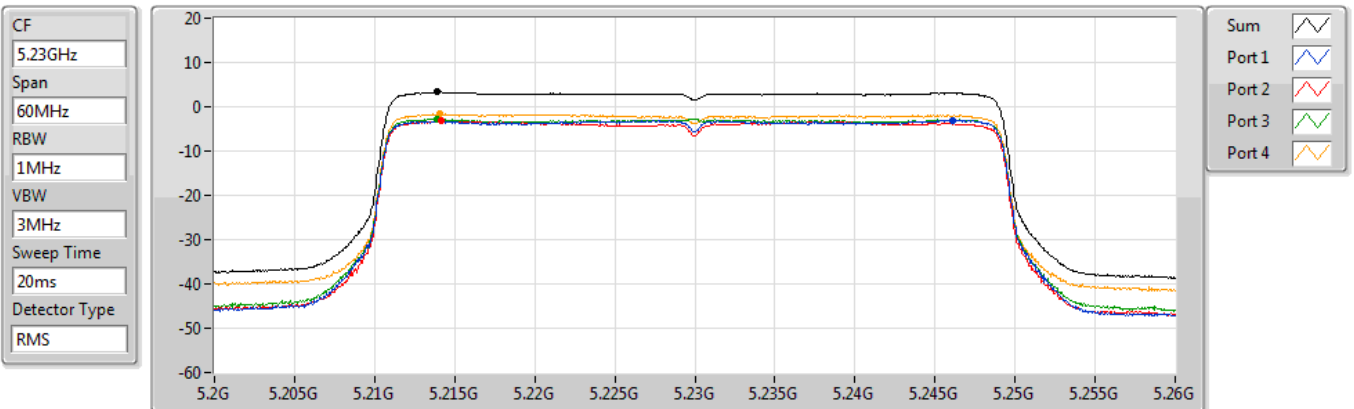

PSD

5190MHz

16/07/2021

Sum	PD	Port 1	Port 2	Port 3	Port 4
(dBm/RBW)	(dBm/RBW)	(dBm/RBW)	(dBm/RBW)	(dBm/RBW)	(dBm/RBW)
3.42	3.42	-2.57	-2.23	-2.75	-2.04

802.11ax HEW40\_Nss1,(MCS0)\_4TX

PSD

5230MHz

16/07/2021