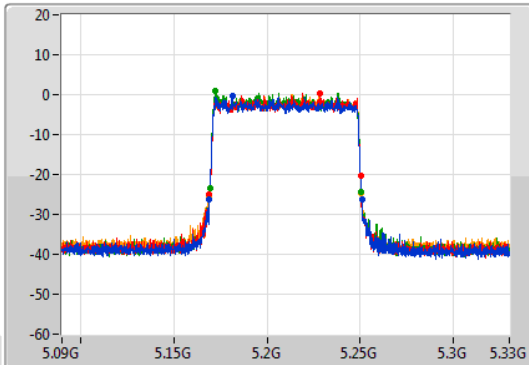

802.11ax HEW80-BF_Nss1,(MCS0)_4TX

EBW

5210MHz

16/07/2021

CF
5.21GHz
Span
240MHz
RBW
1MHz
VBW
3MHz
Sweep Time
100ms
Detector Type
Peak

CF
5.21GHz
Span
240MHz
RBW
2MHz
VBW
10MHz
Sweep Time
100ms
Detector Type
Sample