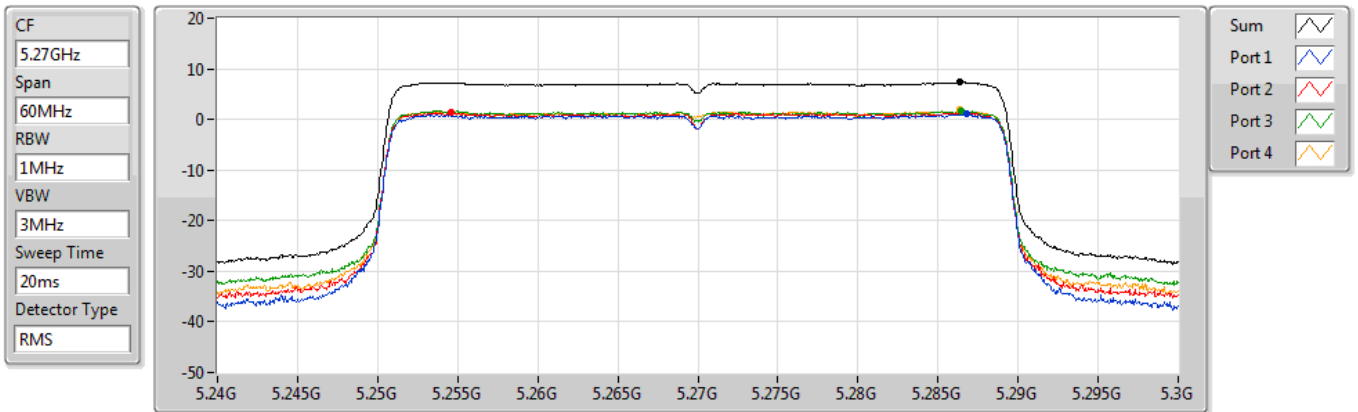

802.11ax HEW40_Nss1,(MCS0)_4TX

PSD

5270MHz

16/03/2021

Sum	PD	Port 1	Port 2	Port 3	Port 4
(dBm/RBW)	(dBm/RBW)	(dBm/RBW)	(dBm/RBW)	(dBm/RBW)	(dBm/RBW)
7.40	7.40	1.00	1.32	1.67	1.83