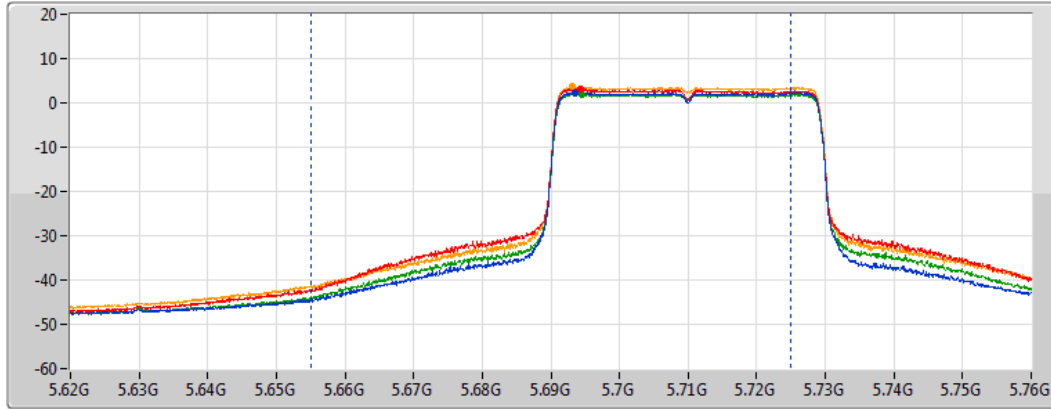

802.11ax HEW40_Nss1,(MCS0)_4TX

AV Power

5710MHz Straddle 5.47-5.725GHz_TnomVnom

16/03/2021

CF
5.69GHz

Span
140MHz

RBW
1MHz

VBW
3MHz

Sweep Time
20ms

Detector Type
RMS

CP BW
70MHz

Port 1

Port 2

Port 3

Port 4

Sum=Total Power
PX=Port X

Sum(dBm)	P1(dBm)	P2(dBm)	P3(dBm)	P4(dBm)
23.37	16.89	17.54	16.62	18.18

802.11ax HEW40_Nss1,(MCS0)_4TX

AV Power

5710MHz Straddle 5.725-5.85GHz_TnomVnom

16/03/2021

CF
5.735GHz

Span
40MHz

RBW
1MHz

VBW
3MHz

Sweep Time
20ms

Detector Type
RMS

CP BW
20MHz