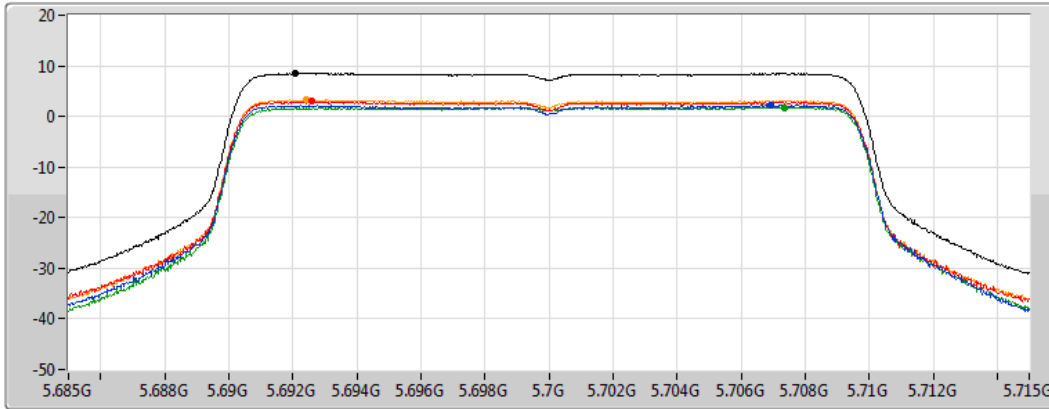

802.11ax HEW20_Nss1,(MCS0)_4TX

PSD

5700MHz

22/03/2021

CF
5.7GHz

Span
30MHz

RBW
1MHz

VBW
3MHz

Sweep Time
20ms

Detector Type
RMS

Sum

Port 1

Port 2

Port 3

Port 4

Sum	PD	Port 1	Port 2	Port 3	Port 4
(dBm/RBW)	(dBm/RBW)	(dBm/RBW)	(dBm/RBW)	(dBm/RBW)	(dBm/RBW)
8.46	8.46	2.19	2.92	1.78	3.25

802.11ax HEW20_Nss1,(MCS0)_4TX

PSD

5720MHz Straddle 5.47-5.725GHz

16/03/2021

CF
5.71GHz

Span
60MHz

RBW
1MHz

VBW
3MHz

Sweep Time
20ms

Detector Type
RMS