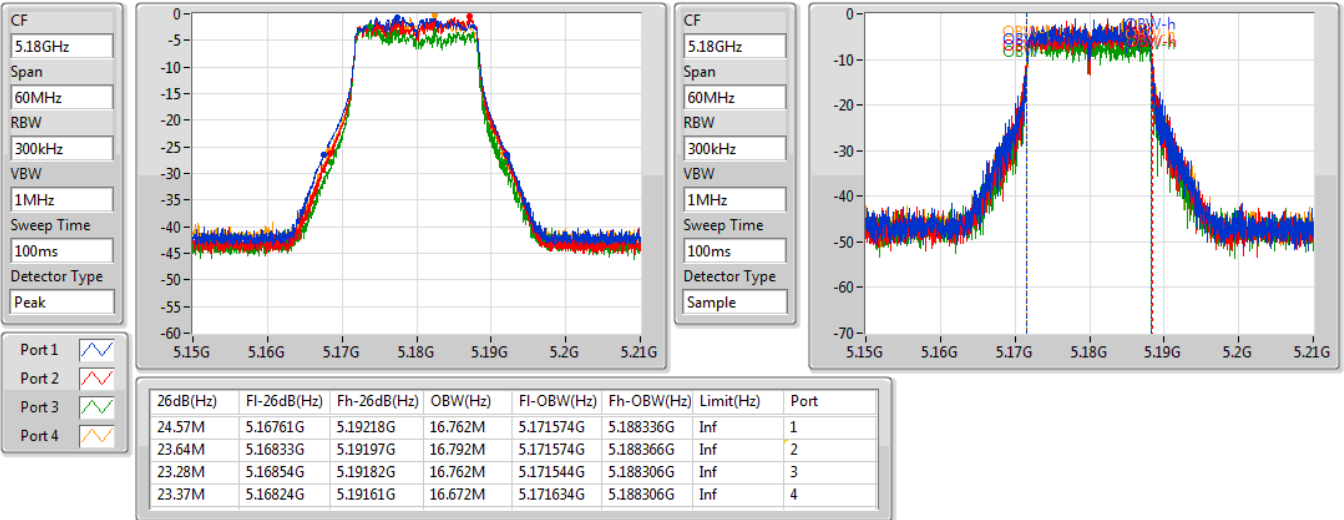

Port X-N dB = Port X 6dB down bandwidth for 5.725-5.85GHz band / 26dB down bandwidth for other band  
 Port X-OBW = Port X 99% occupied bandwidth

802.11ax HEW20-BF\_Nss1,(MCS0)\_4TX

EBW

5180MHz

16/07/2021