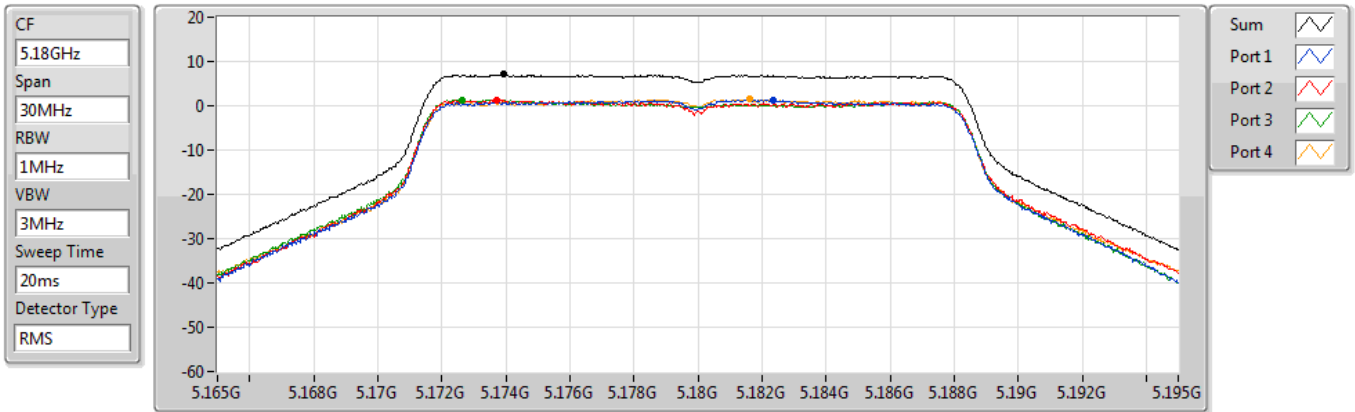

802.11a_Nss1,(6Mbps)_4TX

PSD

5180MHz

16/07/2021

Sum	PD	Port 1	Port 2	Port 3	Port 4
(dBm/RBW)	(dBm/RBW)	(dBm/RBW)	(dBm/RBW)	(dBm/RBW)	(dBm/RBW)
7.04	7.04	1.29	1.32	1.32	1.41