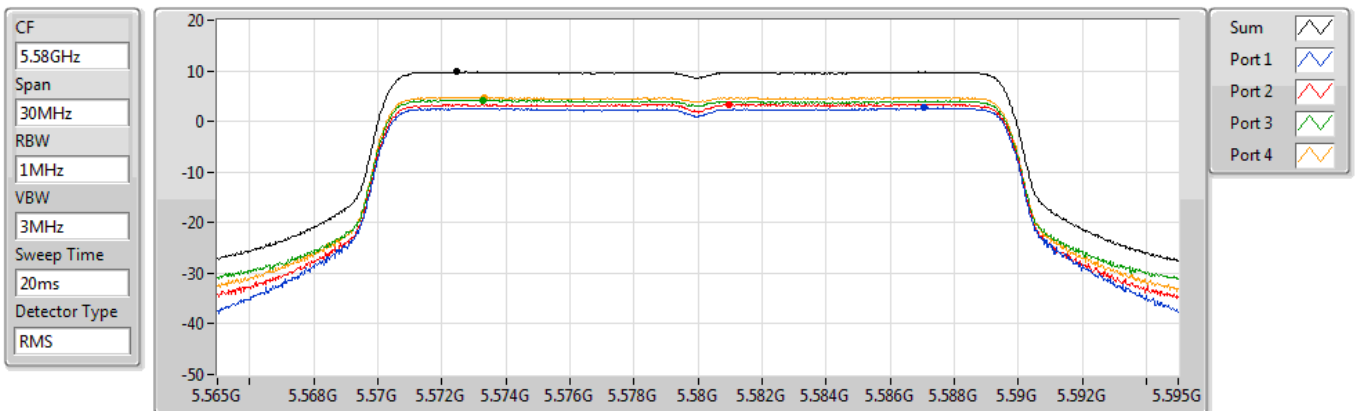

802.11ax HEW20_Nss1,(MCS0)_4TX

PSD

5580MHz

16/03/2021

Sum	PD	Port 1	Port 2	Port 3	Port 4
(dBm/RBW)	(dBm/RBW)	(dBm/RBW)	(dBm/RBW)	(dBm/RBW)	(dBm/RBW)
9.78	9.78	2.75	3.40	4.24	4.80