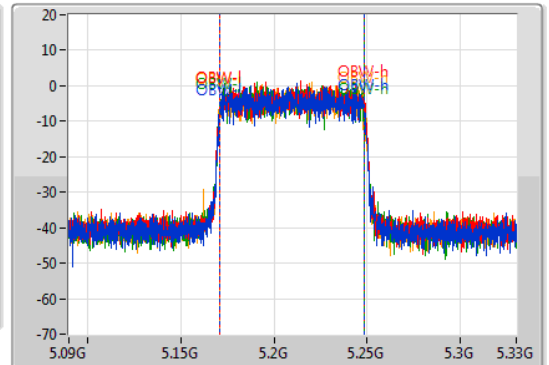

802.11ax HEW80-BF\_Nss1,(MCS0)\_4TX

EBW

5210MHz

16/07/2021

CF  
5.21GHz  
Span  
240MHz  
RBW  
1MHz  
VBW  
3MHz  
Sweep Time  
100ms  
Detector Type  
Peak

CF  
5.21GHz  
Span  
240MHz  
RBW  
2MHz  
VBW  
10MHz  
Sweep Time  
100ms  
Detector Type  
Sample