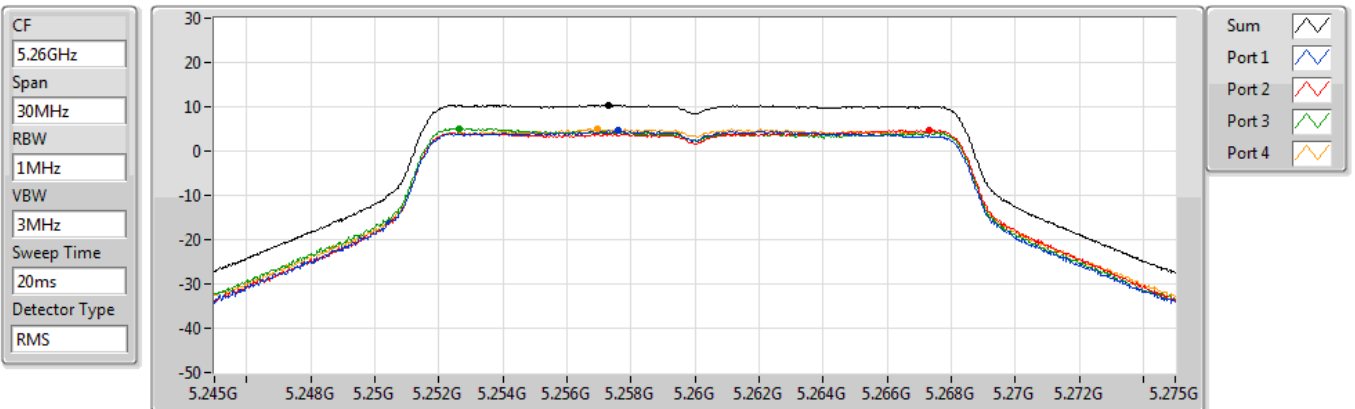

802.11a_Nss1,(6Mbps)_4TX

PSD

5260MHz

16/03/2021

Sum	PD	Port 1	Port 2	Port 3	Port 4
(dBm/RBW)	(dBm/RBW)	(dBm/RBW)	(dBm/RBW)	(dBm/RBW)	(dBm/RBW)
10.30	10.30	4.58	4.73	5.09	5.06