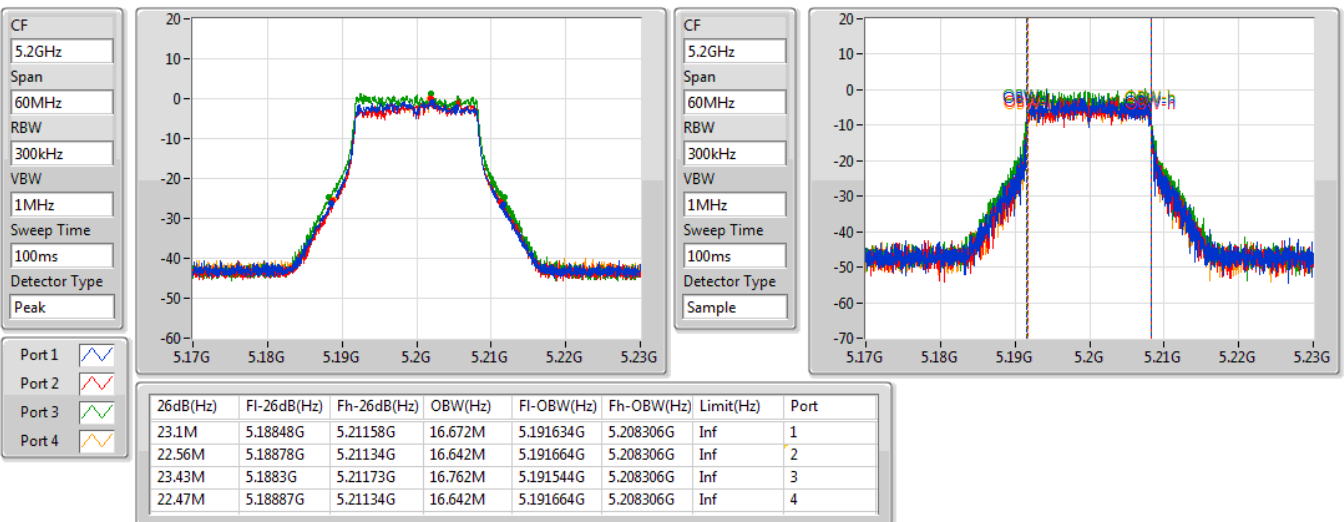

802.11ax HEW20-BF_Nss1,(MCS0)_4TX

EBW

5200MHz

16/07/2021