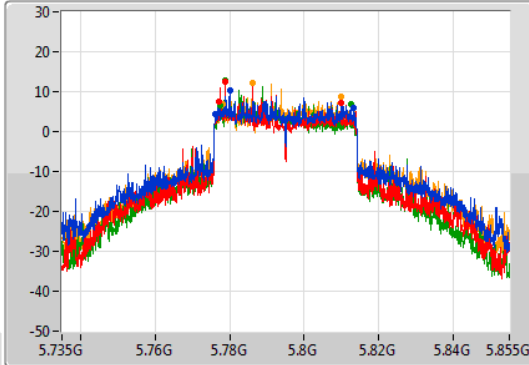

802.11ax HEW40-BF_Nss1,(MCS0)_4TX

EBW

5795MHz

19/03/2021

CF
5.795GHz
Span
120MHz
RBW
100kHz
VBW
300kHz
Sweep Time
100ms
Detector Type
Peak

CF
5.795GHz
Span
120MHz
RBW
1MHz
VBW
3MHz
Sweep Time
100ms
Detector Type
Sample