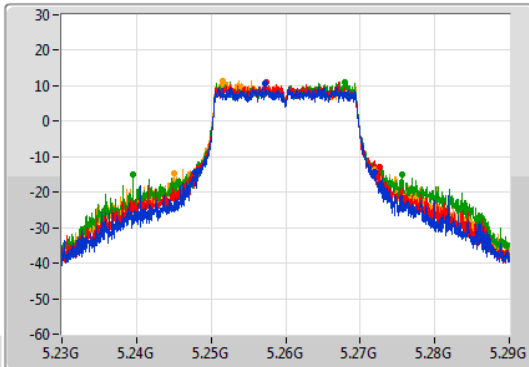

802.11ax HEW20-BF_Nss1,(MCS0)_4TX

EBW

5260MHz

18/03/2021

CF
5.26GHz
Span
60MHz
RBW
300kHz
VBW
1MHz
Sweep Time
100ms
Detector Type
Peak

CF
5.26GHz
Span
60MHz
RBW
300kHz
VBW
1MHz
Sweep Time
100ms
Detector Type
Sample