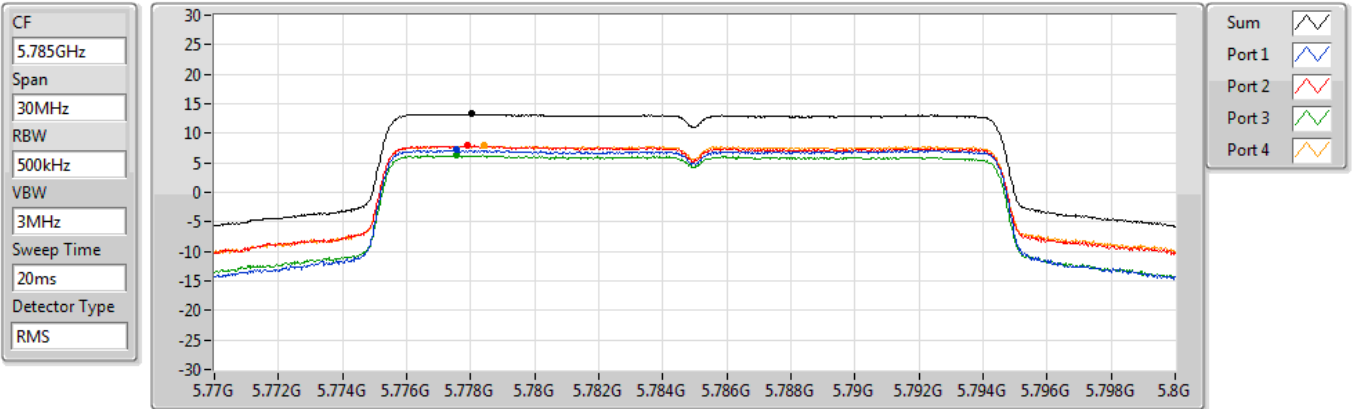

802.11ax HEW20_Nss1,(MCS0)_4TX

PSD

5785MHz

05/02/2021

Sum	PD	Port 1	Port 2	Port 3	Port 4
(dBm/RBW)	(dBm/RBW)	(dBm/RBW)	(dBm/RBW)	(dBm/RBW)	(dBm/RBW)
13.26	13.26	7.15	7.89	6.24	7.86