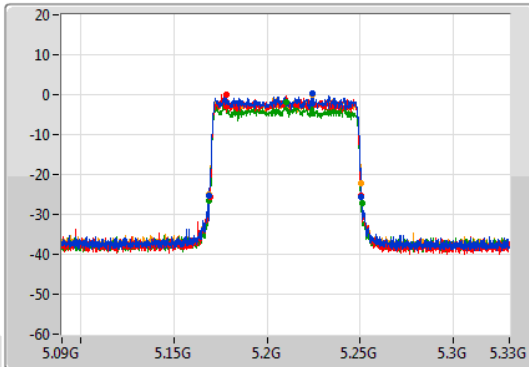

802.11ax HEW80-BF_Nss1,(MCS0)_4TX

EBW

5210MHz

16/07/2021

CF
5.21GHz
Span
240MHz
RBW
1MHz
VBW
3MHz
Sweep Time
100ms
Detector Type
Peak

CF
5.21GHz
Span
240MHz
RBW
2MHz
VBW
10MHz
Sweep Time
100ms
Detector Type
Sample