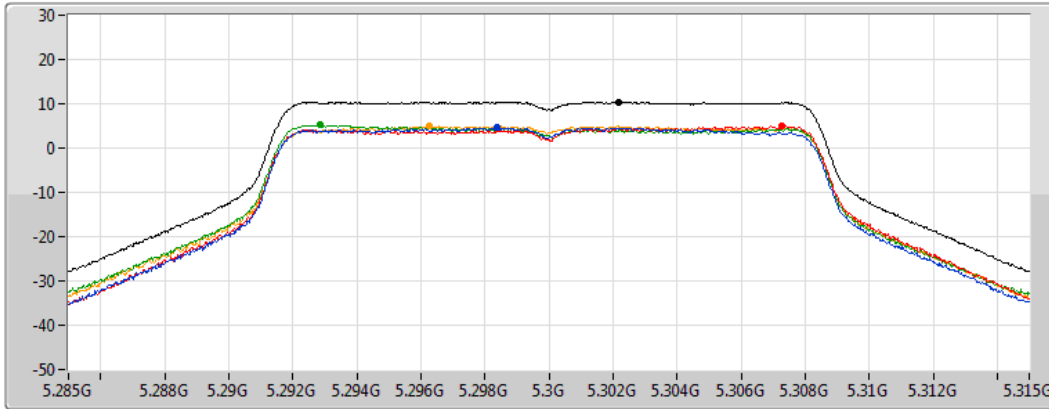

802.11a_Nss1,(6Mbps)_4TX

PSD

5300MHz

16/03/2021

CF
5.3GHz

Span
30MHz

RBW
1MHz

VBW
3MHz

Sweep Time
20ms

Detector Type
RMS

Sum

Port 1

Port 2

Port 3

Port 4

Sum	PD	Port 1	Port 2	Port 3	Port 4
(dBm/RBW)	(dBm/RBW)	(dBm/RBW)	(dBm/RBW)	(dBm/RBW)	(dBm/RBW)
10.45	10.45	4.54	5.05	5.16	4.93