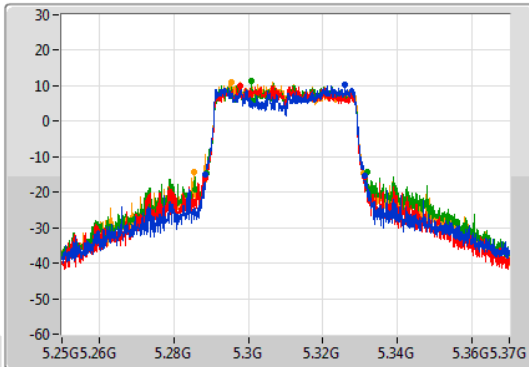

802.11ax HEW40-BF_Nss1,(MCS0)_4TX

EBW

5310MHz

19/03/2021

CF: 5.31GHz
Span: 120MHz
RBW: 500kHz
VBW: 2MHz
Sweep Time: 100ms
Detector Type: Peak

CF: 5.31GHz
Span: 120MHz
RBW: 1MHz
VBW: 3MHz
Sweep Time: 100ms
Detector Type: Sample