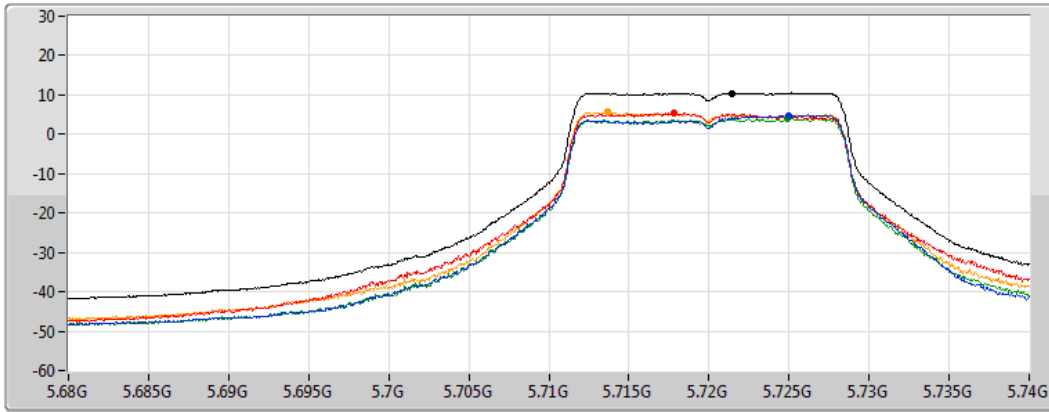

Sum

Port 1

Port 2

Port 3

Port 4

Sum	PD	Port 1	Port 2	Port 3	Port 4
(dBm/RBW)	(dBm/RBW)	(dBm/RBW)	(dBm/RBW)	(dBm/RBW)	(dBm/RBW)
10.44	10.44	4.85	5.32	3.89	5.57