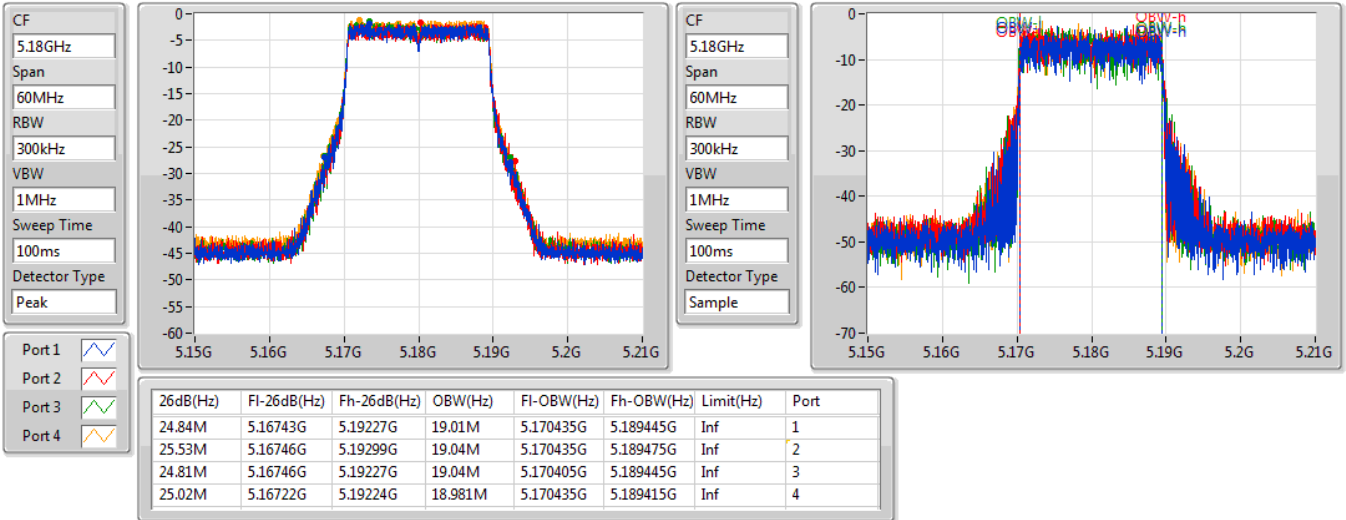

Port X-N dB = Port X 6dB down bandwidth for 5.725-5.85GHz band / 26dB down bandwidth for other band  
 Port X-OBW = Port X 99% occupied bandwidth

802.11ax HEW20-BF\_Nss1,(MCS0)\_4TX

EBW

5180MHz

16/07/2021