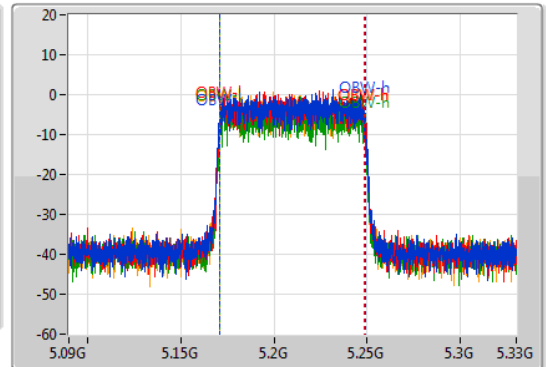

802.11ax HEW80-BF\_Nss1,(MCS0)\_4TX

EBW

5210MHz

16/07/2021

CF  
5.21GHz  
Span  
240MHz  
RBW  
1MHz  
VBW  
3MHz  
Sweep Time  
100ms  
Detector Type  
Peak

CF  
5.21GHz  
Span  
240MHz  
RBW  
2MHz  
VBW  
10MHz  
Sweep Time  
100ms  
Detector Type  
Sample