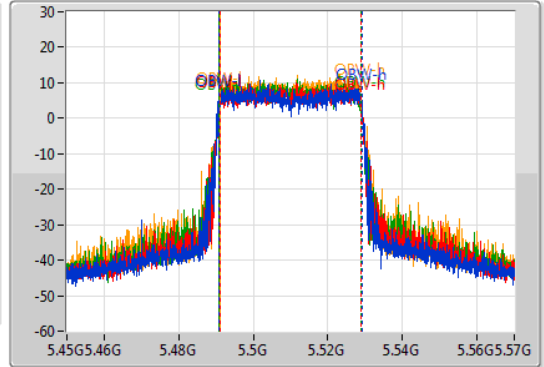

802.11ax HEW40-BF\_Nss1,(MCS0)\_4TX

EBW

5510MHz

18/03/2021

CF  
5.51GHz  
Span  
120MHz  
RBW  
500kHz  
VBW  
2MHz  
Sweep Time  
100ms  
Detector Type  
Peak

CF  
5.51GHz  
Span  
120MHz  
RBW  
1MHz  
VBW  
3MHz  
Sweep Time  
100ms  
Detector Type  
Sample