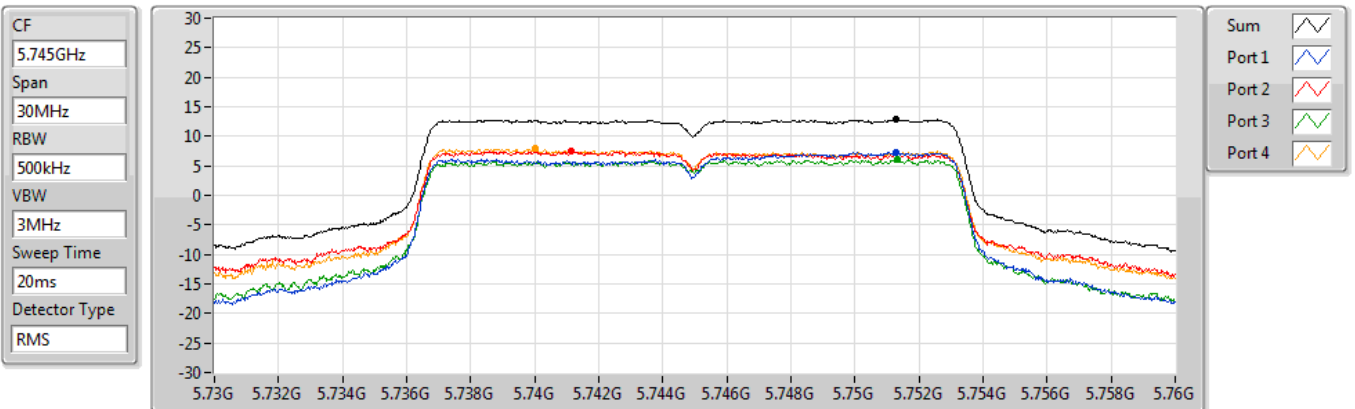

802.11a_Nss1,(6Mbps)_4TX

5745MHz

PSD

05/02/2021

Sum	PD	Port 1	Port 2	Port 3	Port 4
(dBm/RBW)	(dBm/RBW)	(dBm/RBW)	(dBm/RBW)	(dBm/RBW)	(dBm/RBW)
12.85	12.85	7.36	7.59	6.10	7.88