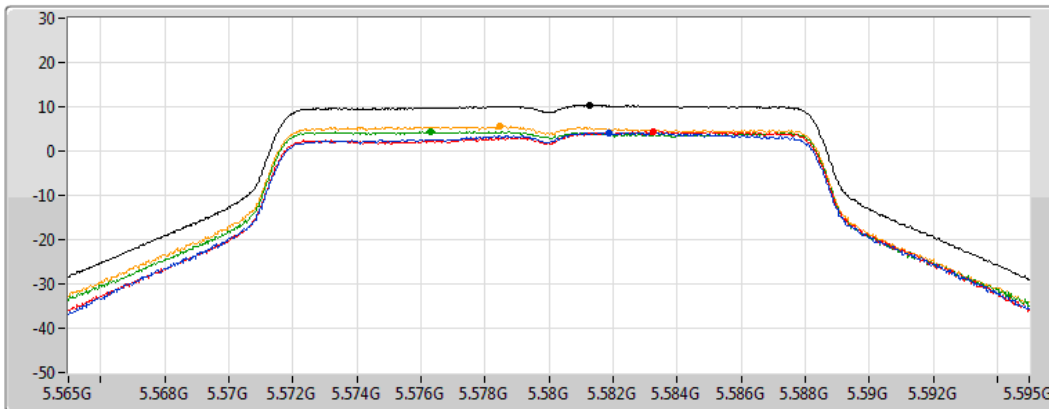

802.11a_Nss1,(6Mbps)_4TX

PSD

5580MHz

16/03/2021

CF
5.58GHz
Span
30MHz
RBW
1MHz
VBW
3MHz
Sweep Time
20ms
Detector Type
RMS

Sum
Port 1
Port 2
Port 3
Port 4

Sum	PD	Port 1	Port 2	Port 3	Port 4
(dBm/RBW)	(dBm/RBW)	(dBm/RBW)	(dBm/RBW)	(dBm/RBW)	(dBm/RBW)
10.34	10.34	4.09	4.29	4.43	5.53