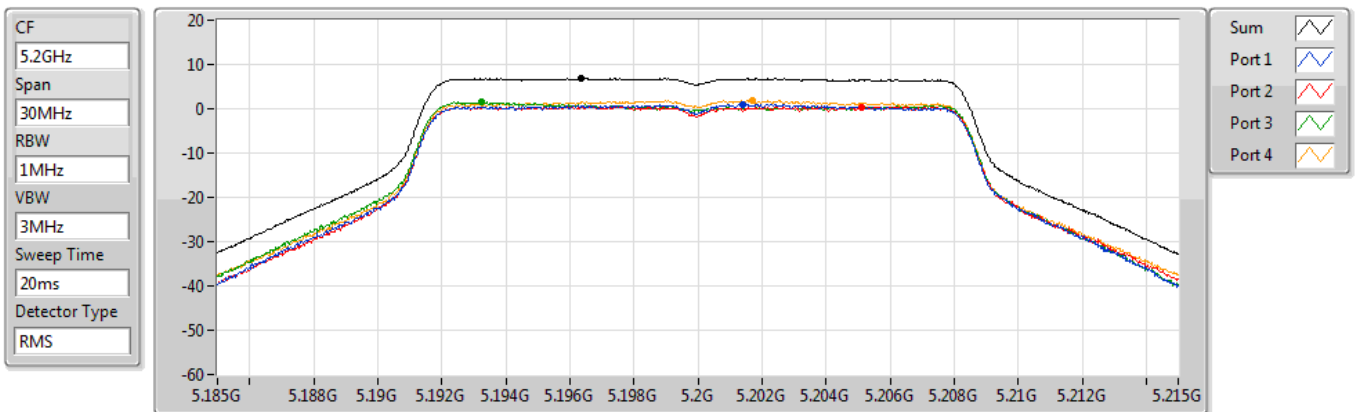

802.11a_Nss1,(6Mbps)_4TX

PSD

5200MHz

16/07/2021

Sum	PD	Port 1	Port 2	Port 3	Port 4
(dBm/RBW)	(dBm/RBW)	(dBm/RBW)	(dBm/RBW)	(dBm/RBW)	(dBm/RBW)
6.80	6.80	0.99	0.45	1.58	1.82