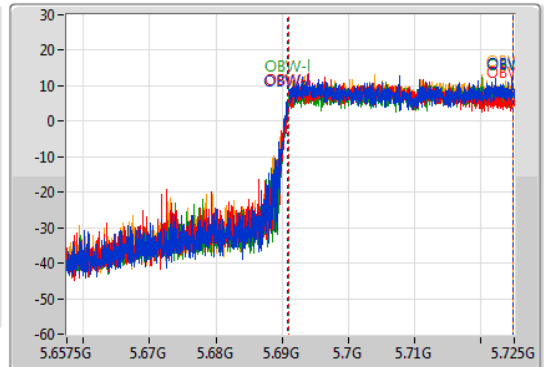

802.11ax HEW40-BF\_Nss1,(MCS0)\_4TX

EBW

5710MHz Straddle 5.47-5.725GHz

18/03/2021

CF  
5.69125GHz  
Span  
67.5MHz  
RBW  
500kHz  
VBW  
2MHz  
Sweep Time  
100ms  
Detector Type  
Peak

CF  
5.69125GHz  
Span  
67.5MHz  
RBW  
1MHz  
VBW  
3MHz  
Sweep Time  
100ms  
Detector Type  
Sample