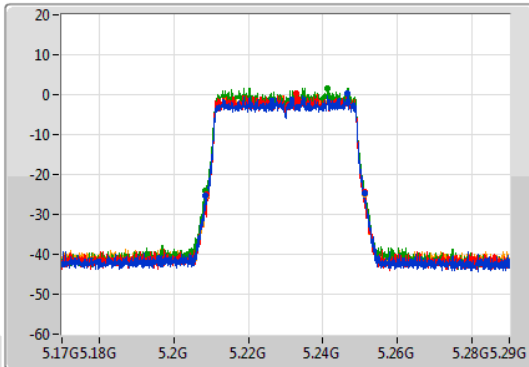

802.11ax HEW40-BF_Nss1,(MCS0)_4TX

EBW

5230MHz

16/07/2021

CF
5.23GHz
Span
120MHz
RBW
500kHz
VBW
2MHz
Sweep Time
100ms
Detector Type
Peak

CF
5.23GHz
Span
120MHz
RBW
1MHz
VBW
3MHz
Sweep Time
100ms
Detector Type
Sample