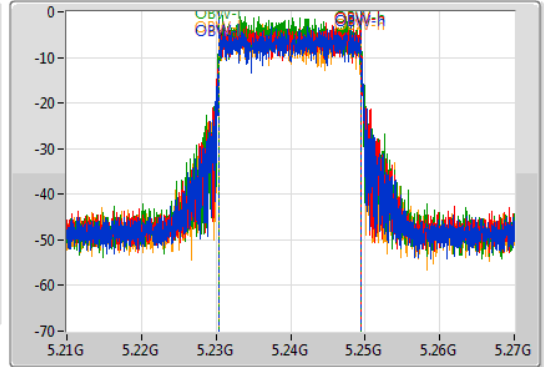

802.11ax HEW20-BF_Nss1,(MCS0)_4TX

EBW

5240MHz

16/07/2021

CF
5.24GHz
Span
60MHz
RBW
300kHz
VBW
1MHz
Sweep Time
100ms
Detector Type
Peak

CF
5.24GHz
Span
60MHz
RBW
300kHz
VBW
1MHz
Sweep Time
100ms
Detector Type
Sample

Port 1
Port 2
Port 3
Port 4

26dB(Hz)	Fl-26dB(Hz)	Fh-26dB(Hz)	OBW(Hz)	Fl-OBW(Hz)	Fh-OBW(Hz)	Limit(Hz)	Port
25.2M	5.22734G	5.25254G	19.04M	5.230435G	5.249475G	Inf	1
24.6M	5.22776G	5.25236G	19.04M	5.230435G	5.249475G	Inf	2
24.42M	5.22794G	5.25236G	18.981M	5.230435G	5.249415G	Inf	3
24.87M	5.22773G	5.2526G	19.01M	5.230465G	5.249475G	Inf	4

802.11ax HEW20-BF_Nss1,(MCS0)_4TX

EBW

5260MHz

18/03/2021

CF
5.26GHz
Span
60MHz
RBW
300kHz
VBW
1MHz
Sweep Time
100ms
Detector Type
Peak

CF
5.26GHz
Span
60MHz
RBW
300kHz
VBW
1MHz
Sweep Time
100ms
Detector Type
Sample

Port 1
Port 2
Port 3
Port 4

26dB(Hz)	Fl-26dB(Hz)	Fh-26dB(Hz)	OBW(Hz)	Fl-OBW(Hz)	Fh-OBW(Hz)	Limit(Hz)	Port
24.03M	5.24788G	5.27191G	19.16M	5.250435G	5.269595G	Inf	1
24.87M	5.24776G	5.27263G	19.04M	5.250435G	5.269475G	Inf	2
36.18M	5.23951G	5.27569G	19.1M	5.250435G	5.269535G	Inf	3
26.91M	5.245G	5.27191G	19.13M	5.250375G	5.269505G	Inf	4