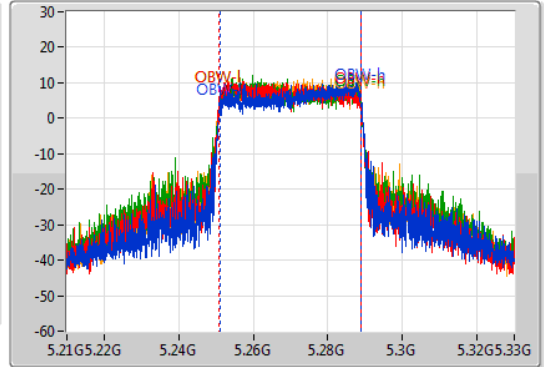

802.11ax HEW40-BF\_Nss1,(MCS0)\_4TX

EBW

5270MHz

19/03/2021

CF: 5.27GHz  
 Span: 120MHz  
 RBW: 500kHz  
 VBW: 2MHz  
 Sweep Time: 100ms  
 Detector Type: Peak

CF: 5.27GHz  
 Span: 120MHz  
 RBW: 1MHz  
 VBW: 3MHz  
 Sweep Time: 100ms  
 Detector Type: Sample