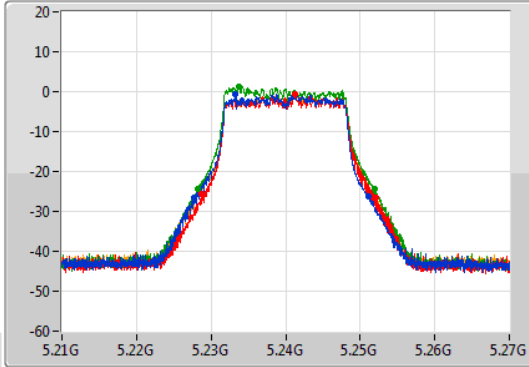

Port X-N dB = Port X 6dB down bandwidth for 5.725-5.85GHz band / 26dB down bandwidth for other band  
 Port X-OBW = Port X 99% occupied bandwidth

802.11ax HEW20-BF\_Nss1,(MCS0)\_4TX

EBW

5180MHz

16/07/2021

802.11ax HEW20-BF\_Nss1,(MCS0)\_4TX

EBW

5200MHz

16/07/2021

802.11ax HEW20-BF\_Nss1,(MCS0)\_4TX

EBW

5240MHz

16/07/2021

CF  
5.24GHz  
Span  
60MHz  
RBW  
300kHz  
VBW  
1MHz  
Sweep Time  
100ms  
Detector Type  
Peak

CF  
5.24GHz  
Span  
60MHz  
RBW  
300kHz  
VBW  
1MHz  
Sweep Time  
100ms  
Detector Type  
Sample