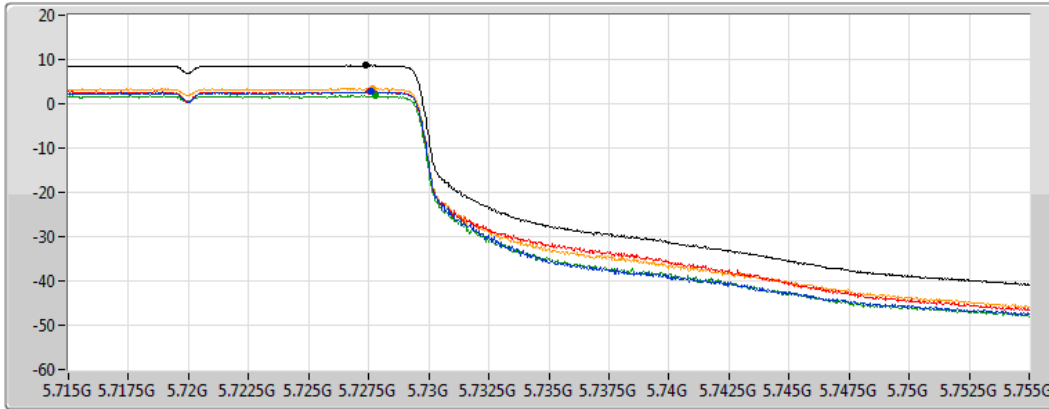

802.11ax HEW20_Nss1,(MCS0)_4TX
5720MHz Straddle 5.725-5.85GHz

PSD

16/03/2021

CF
5.735GHz
Span
40MHz
RBW
500kHz
VBW
3MHz
Sweep Time
20ms
Detector Type
RMS

Sum
Port 1
Port 2
Port 3
Port 4

Sum	PD	Port 1	Port 2	Port 3	Port 4
(dBm/RBW)	(dBm/RBW)	(dBm/RBW)	(dBm/RBW)	(dBm/RBW)	(dBm/RBW)
8.64	8.64	2.70	2.72	1.82	3.47