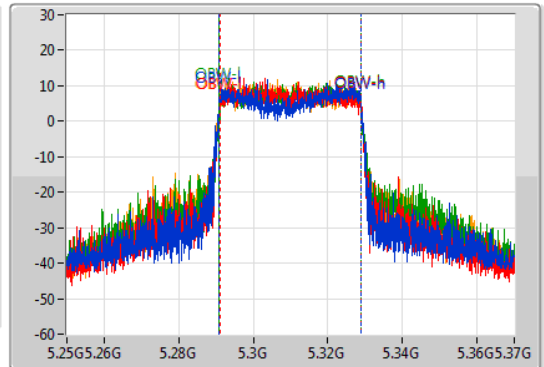

802.11ax HEW40-BF\_Nss1,(MCS0)\_4TX

EBW

5310MHz

19/03/2021

CF: 5.31GHz  
 Span: 120MHz  
 RBW: 500kHz  
 VBW: 2MHz  
 Sweep Time: 100ms  
 Detector Type: Peak

CF: 5.31GHz  
 Span: 120MHz  
 RBW: 1MHz  
 VBW: 3MHz  
 Sweep Time: 100ms  
 Detector Type: Sample