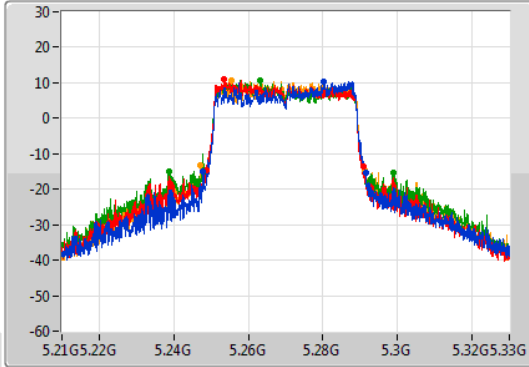

802.11ax HEW40-BF_Nss1,(MCS0)_4TX

EBW

5270MHz

19/03/2021

CF: 5.27GHz
Span: 120MHz
RBW: 500kHz
VBW: 2MHz
Sweep Time: 100ms
Detector Type: Peak

CF: 5.27GHz
Span: 120MHz
RBW: 1MHz
VBW: 3MHz
Sweep Time: 100ms
Detector Type: Sample