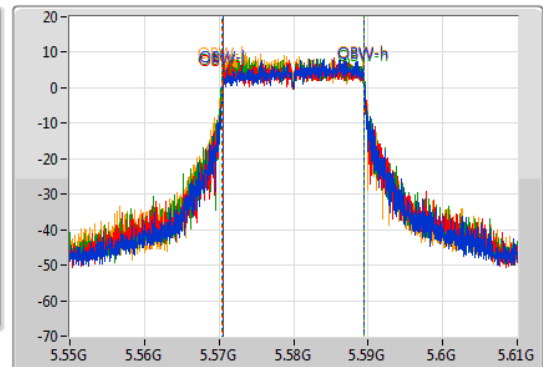

802.11ax HEW20-BF\_Nss1,(MCS0)\_4TX

EBW

5580MHz

18/03/2021

CF: 5.58GHz  
 Span: 60MHz  
 RBW: 300kHz  
 VBW: 1MHz  
 Sweep Time: 100ms  
 Detector Type: Peak

CF: 5.58GHz  
 Span: 60MHz  
 RBW: 300kHz  
 VBW: 1MHz  
 Sweep Time: 100ms  
 Detector Type: Sample

Port 1: [Waveform icon]  
 Port 2: [Waveform icon]  
 Port 3: [Waveform icon]  
 Port 4: [Waveform icon]

26dB(Hz)	Fl-26dB(Hz)	Fh-26dB(Hz)	OBW(Hz)	Fl-OBW(Hz)	Fh-OBW(Hz)	Limit(Hz)	Port
22.98M	5.56887G	5.59185G	18.981M	5.570525G	5.589505G	Inf	1
24.09M	5.56833G	5.59242G	19.01M	5.570495G	5.589505G	Inf	2
23.67M	5.56827G	5.59194G	19.1M	5.570405G	5.589505G	Inf	3
23.43M	5.56815G	5.59158G	19.04M	5.570405G	5.589445G	Inf	4