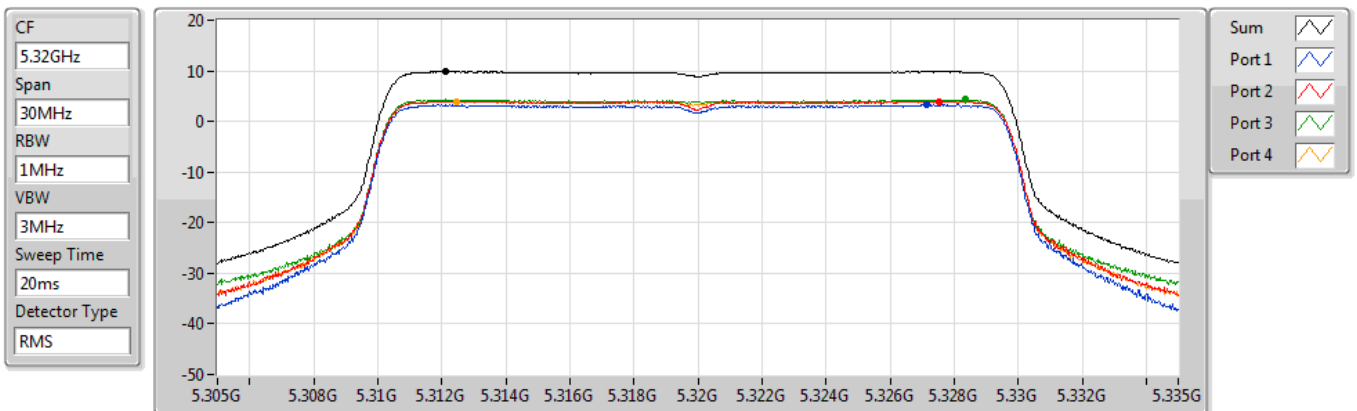

802.11ax HEW20_Nss1,(MCS0)_4TX

PSD

5320MHz

16/03/2021

Sum	PD	Port 1	Port 2	Port 3	Port 4
(dBm/RBW)	(dBm/RBW)	(dBm/RBW)	(dBm/RBW)	(dBm/RBW)	(dBm/RBW)
9.85	9.85	3.30	4.00	4.28	3.99