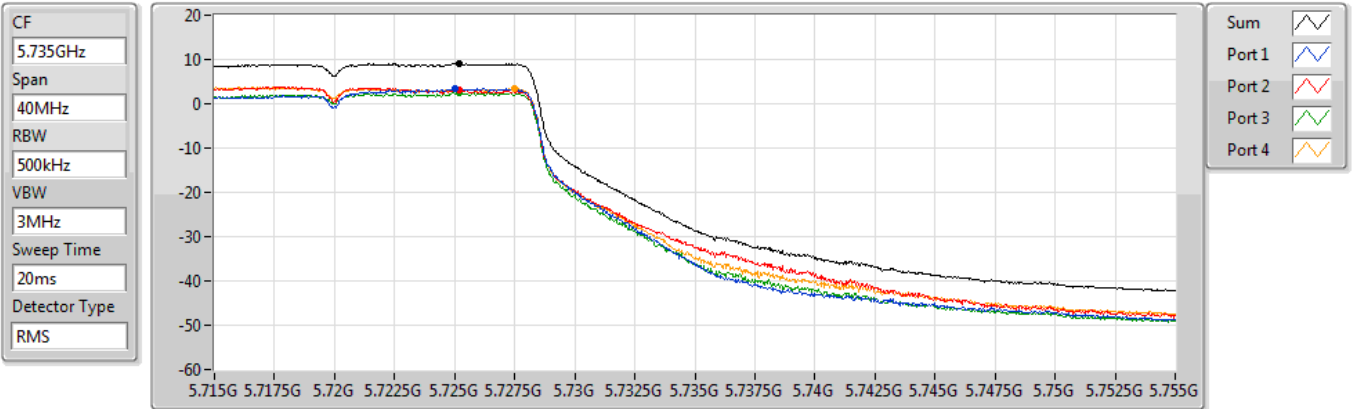

802.11a_Nss1,(6Mbps)_4TX

5720MHz Straddle 5.725-5.85GHz

PSD

16/03/2021

Sum	PD	Port 1	Port 2	Port 3	Port 4
(dBm/RBW)	(dBm/RBW)	(dBm/RBW)	(dBm/RBW)	(dBm/RBW)	(dBm/RBW)
9.05	9.05	3.47	3.09	2.53	3.44