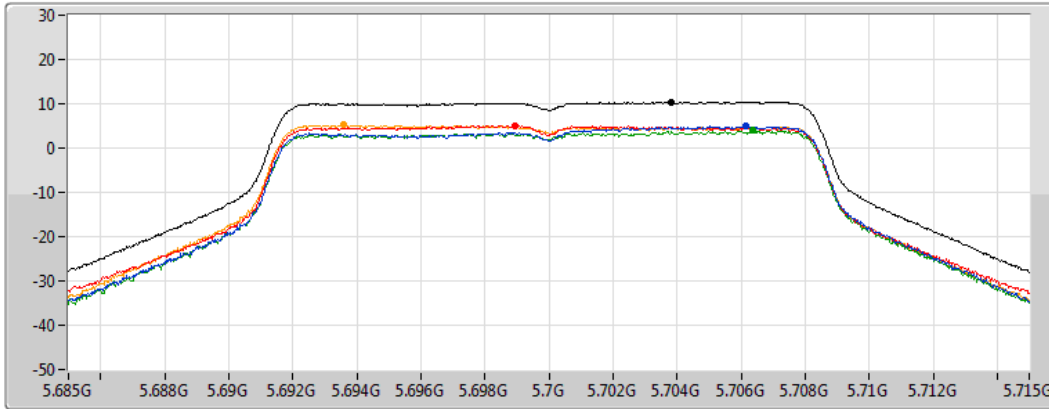

802.11a_Nss1,(6Mbps)_4TX

PSD

5700MHz

16/03/2021

CF
5.7GHz

Span
30MHz

RBW
1MHz

VBW
3MHz

Sweep Time
20ms

Detector Type
RMS

Sum

Port 1

Port 2

Port 3

Port 4

Sum	PD	Port 1	Port 2	Port 3	Port 4
(dBm/RBW)	(dBm/RBW)	(dBm/RBW)	(dBm/RBW)	(dBm/RBW)	(dBm/RBW)
10.40	10.40	4.87	5.13	3.93	5.20

802.11a_Nss1,(6Mbps)_4TX

PSD

5720MHz Straddle 5.47-5.725GHz

16/03/2021

CF
5.71GHz

Span
60MHz

RBW
1MHz

VBW
3MHz

Sweep Time
20ms

Detector Type
RMS