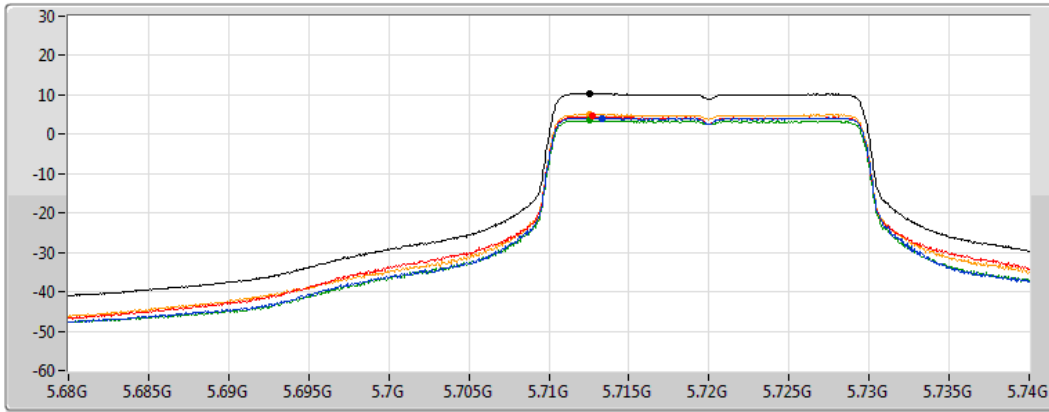

Sum

Port 1

Port 2

Port 3

Port 4

Sum	PD	Port 1	Port 2	Port 3	Port 4
(dBm/RBW)	(dBm/RBW)	(dBm/RBW)	(dBm/RBW)	(dBm/RBW)	(dBm/RBW)
10.35	10.35	4.16	4.53	3.53	5.06