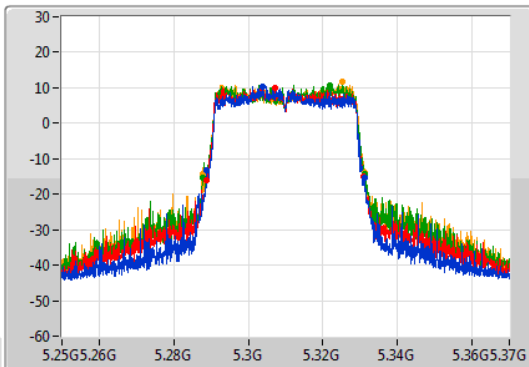

802.11ax HEW40-BF_Nss1,(MCS0)_4TX

EBW

5310MHz

18/03/2021

CF
5.31GHz
Span
120MHz
RBW
500kHz
VBW
2MHz
Sweep Time
100ms
Detector Type
Peak

CF
5.31GHz
Span
120MHz
RBW
1MHz
VBW
3MHz
Sweep Time
100ms
Detector Type
Sample