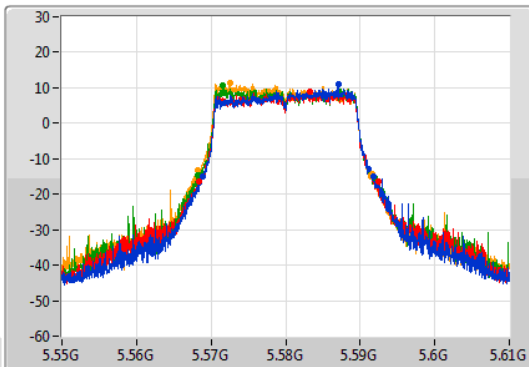

802.11ax HEW20-BF\_Nss1,(MCS0)\_4TX

EBW

5500MHz

18/03/2021

CF: 5.5GHz  
 Span: 60MHz  
 RBW: 300kHz  
 VBW: 1MHz  
 Sweep Time: 100ms  
 Detector Type: Peak

CF: 5.5GHz  
 Span: 60MHz  
 RBW: 300kHz  
 VBW: 1MHz  
 Sweep Time: 100ms  
 Detector Type: Sample

Port 1: [Waveform icon]  
 Port 2: [Waveform icon]  
 Port 3: [Waveform icon]  
 Port 4: [Waveform icon]

26dB(Hz)	Fl-26dB(Hz)	Fh-26dB(Hz)	OBW(Hz)	Fl-OBW(Hz)	Fh-OBW(Hz)	Limit(Hz)	Port
23.43M	5.48845G	5.51188G	19.1M	5.490405G	5.509505G	Inf	1
23.34M	5.4883G	5.51164G	19.13M	5.490375G	5.509505G	Inf	2
24.21M	5.48782G	5.51203G	19.1M	5.490405G	5.509505G	Inf	3
24.6M	5.48827G	5.51287G	19.04M	5.490465G	5.509505G	Inf	4

802.11ax HEW20-BF\_Nss1,(MCS0)\_4TX

EBW

5580MHz

18/03/2021

CF: 5.58GHz  
 Span: 60MHz  
 RBW: 300kHz  
 VBW: 1MHz  
 Sweep Time: 100ms  
 Detector Type: Peak

CF: 5.58GHz  
 Span: 60MHz  
 RBW: 300kHz  
 VBW: 1MHz  
 Sweep Time: 100ms  
 Detector Type: Sample