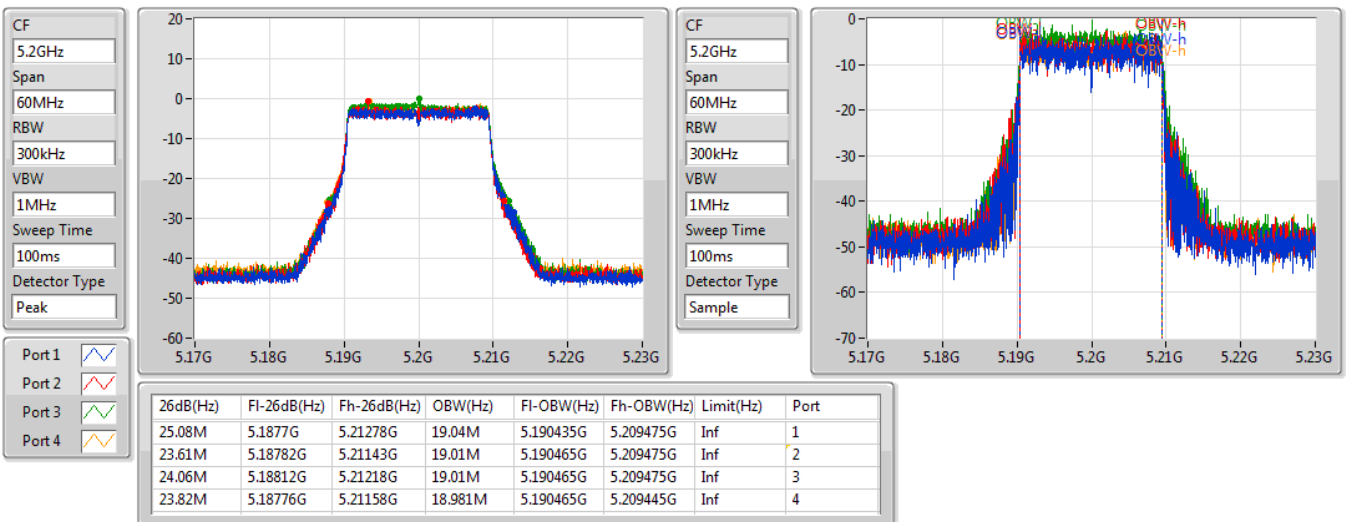

802.11ax HEW20-BF_Nss1,(MCS0)_4TX

EBW

5200MHz

16/07/2021