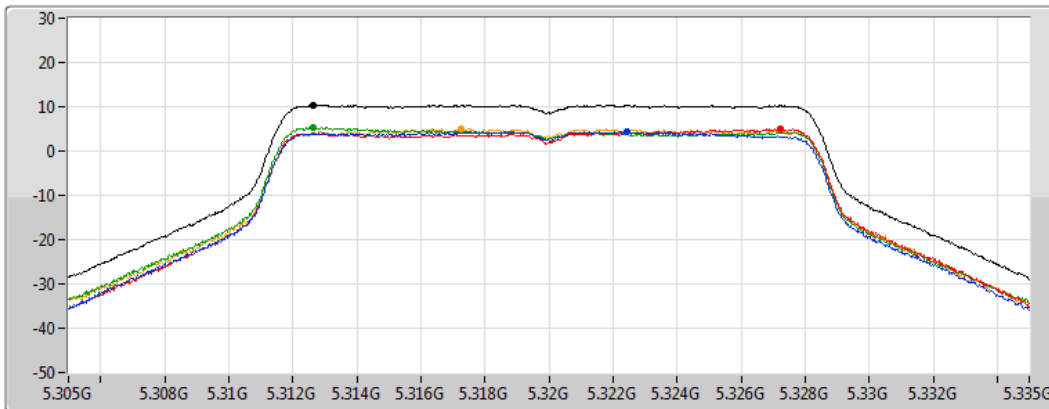

802.11a_Nss1,(6Mbps)_4TX

PSD

5320MHz

16/03/2021

CF
5.32GHz

Span
30MHz

RBW
1MHz

VBW
3MHz

Sweep Time
20ms

Detector Type
RMS

Sum

Port 1

Port 2

Port 3

Port 4

Sum	PD	Port 1	Port 2	Port 3	Port 4
(dBm/RBW)	(dBm/RBW)	(dBm/RBW)	(dBm/RBW)	(dBm/RBW)	(dBm/RBW)
10.35	10.35	4.40	4.94	5.29	5.04