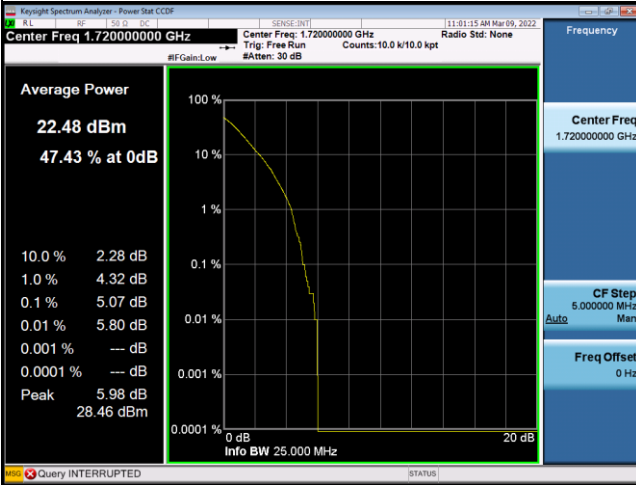

LTE Band 4_20M Spectrum Plot

QPSK-20050