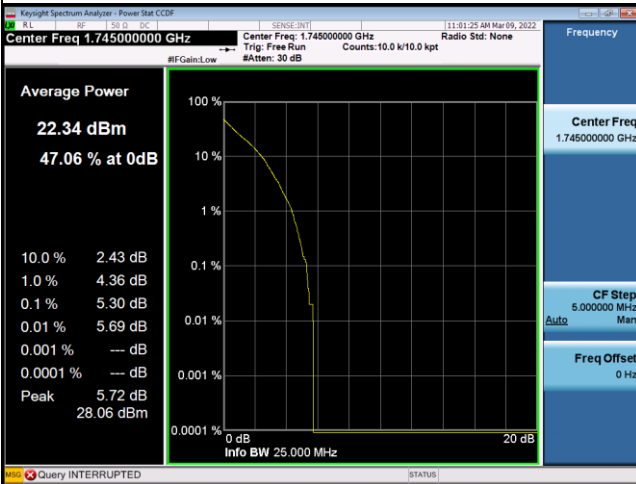

QPSK-20300