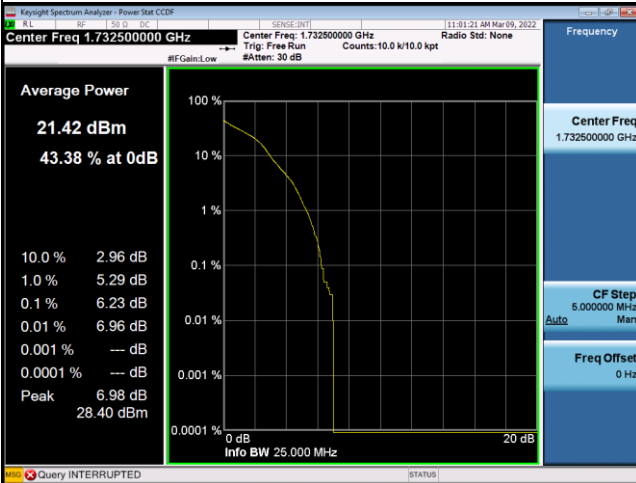

16QAM-20175