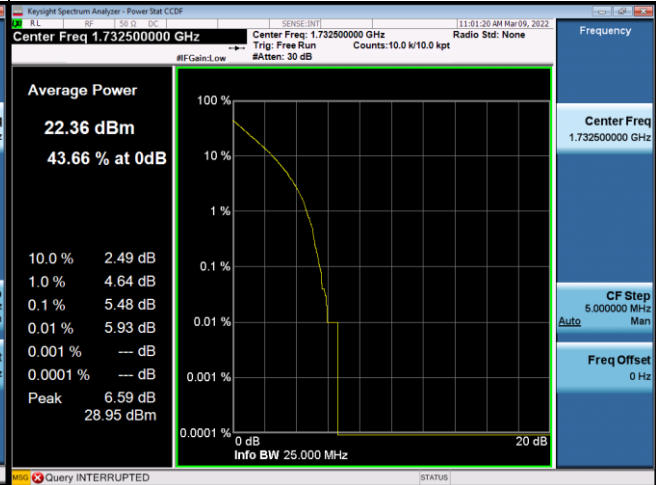

QPSK-20175