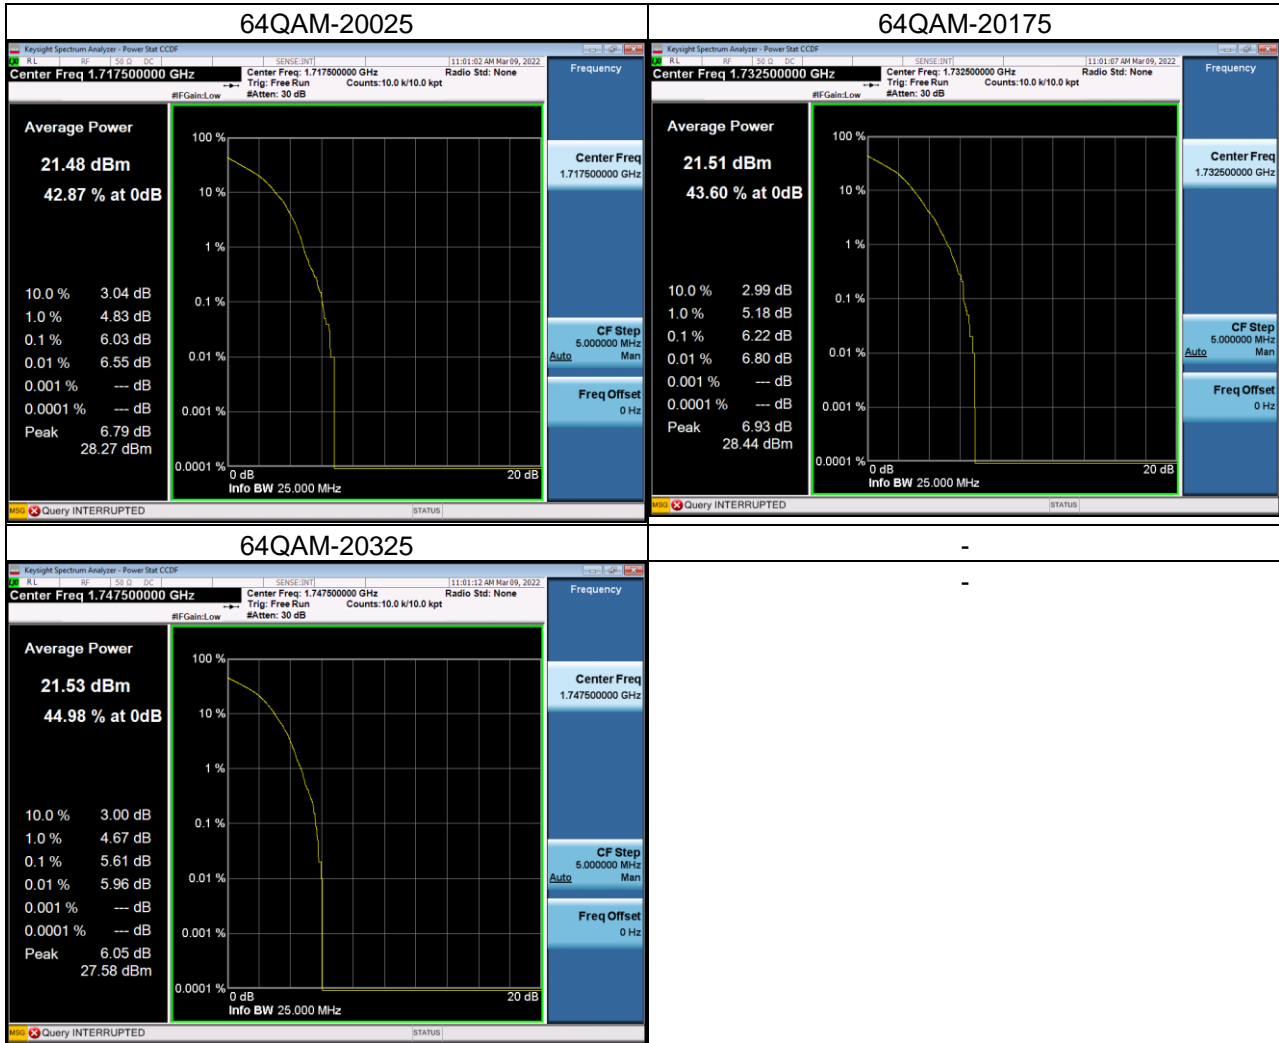

## LTE Band 4\_10M Spectrum Plot

## LTE Band 4\_15M Spectrum Plot

## LTE Band 4\_20M Spectrum Plot