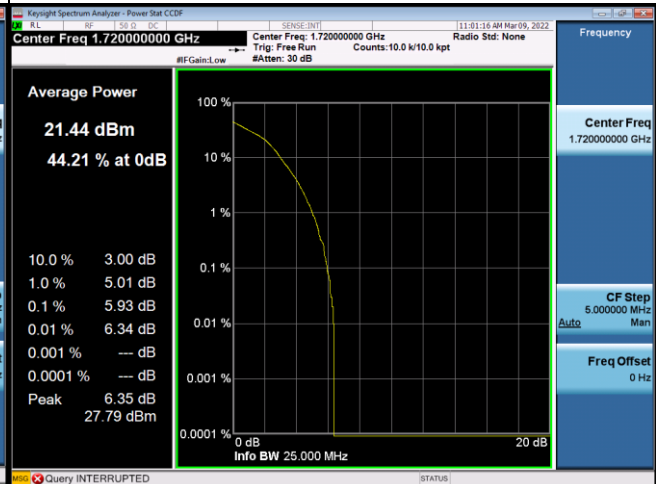

16QAM-20050