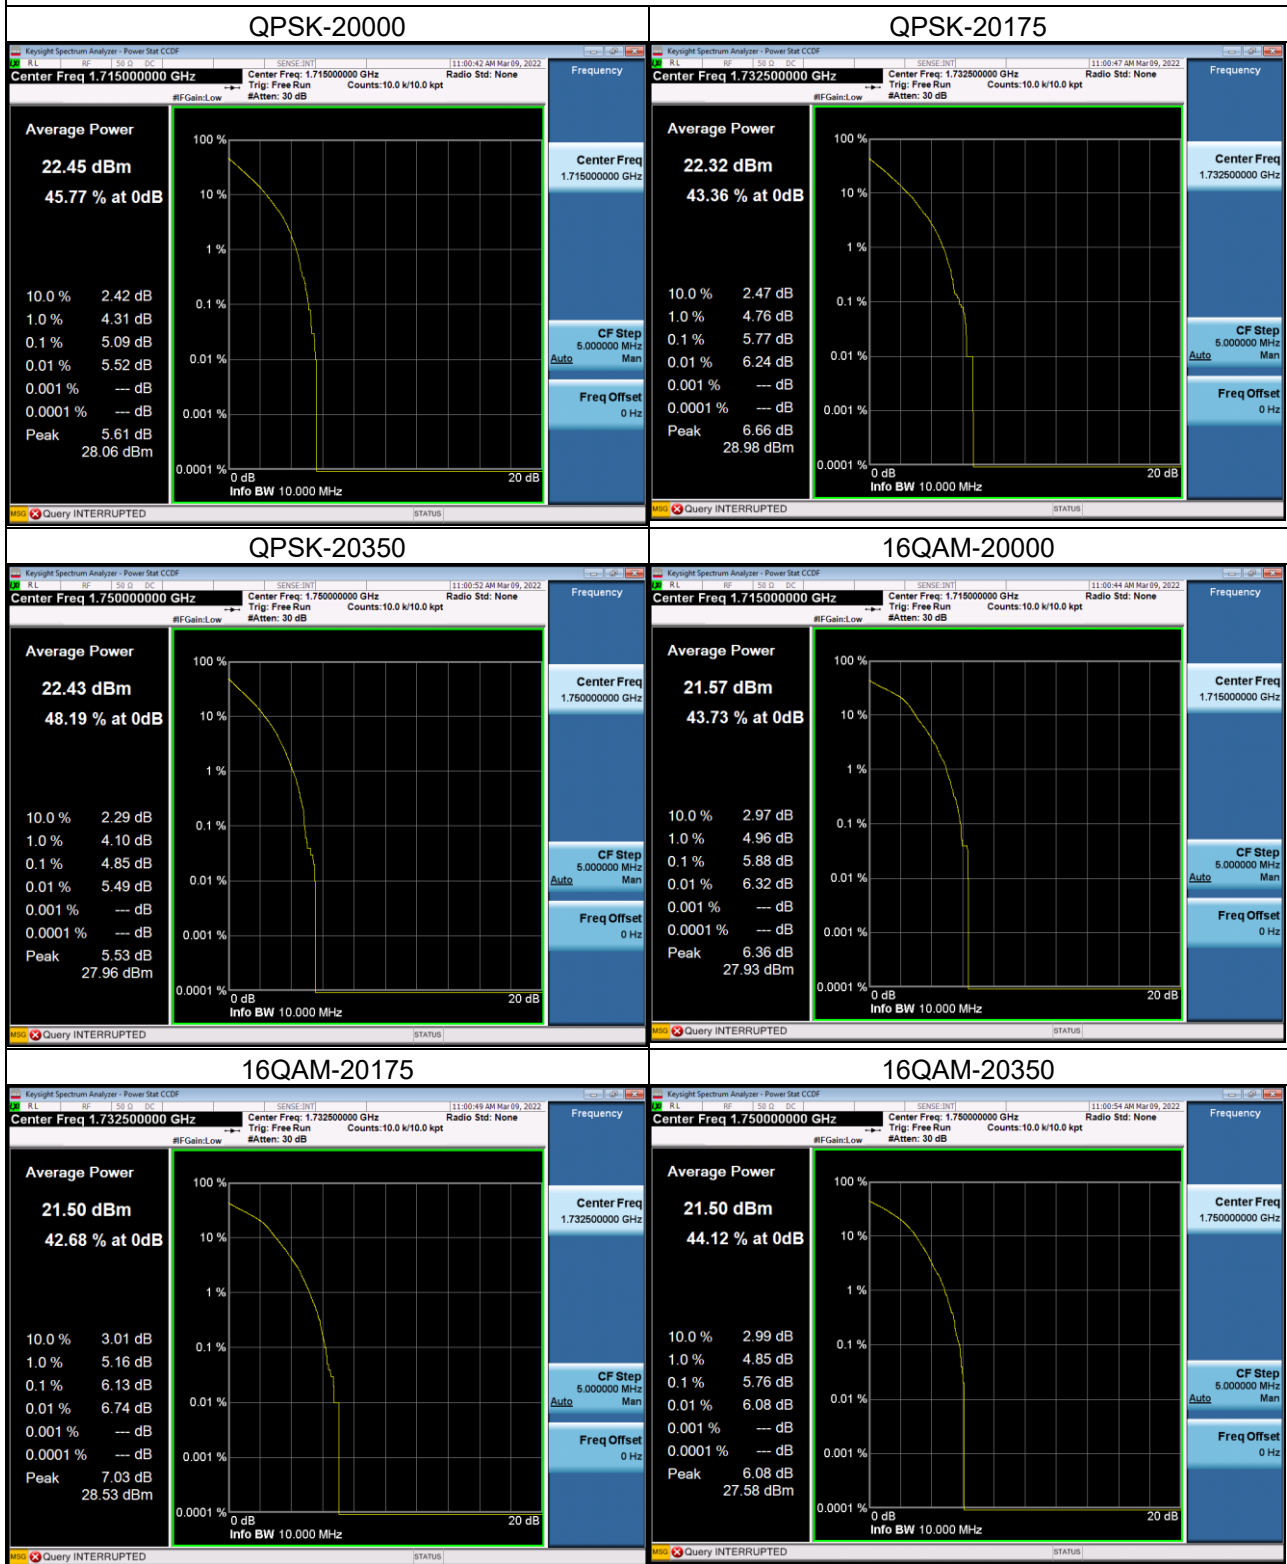

## LTE Band 4\_10M Spectrum Plot

## LTE Band 4\_15M Spectrum Plot

## LTE Band 4\_20M Spectrum Plot