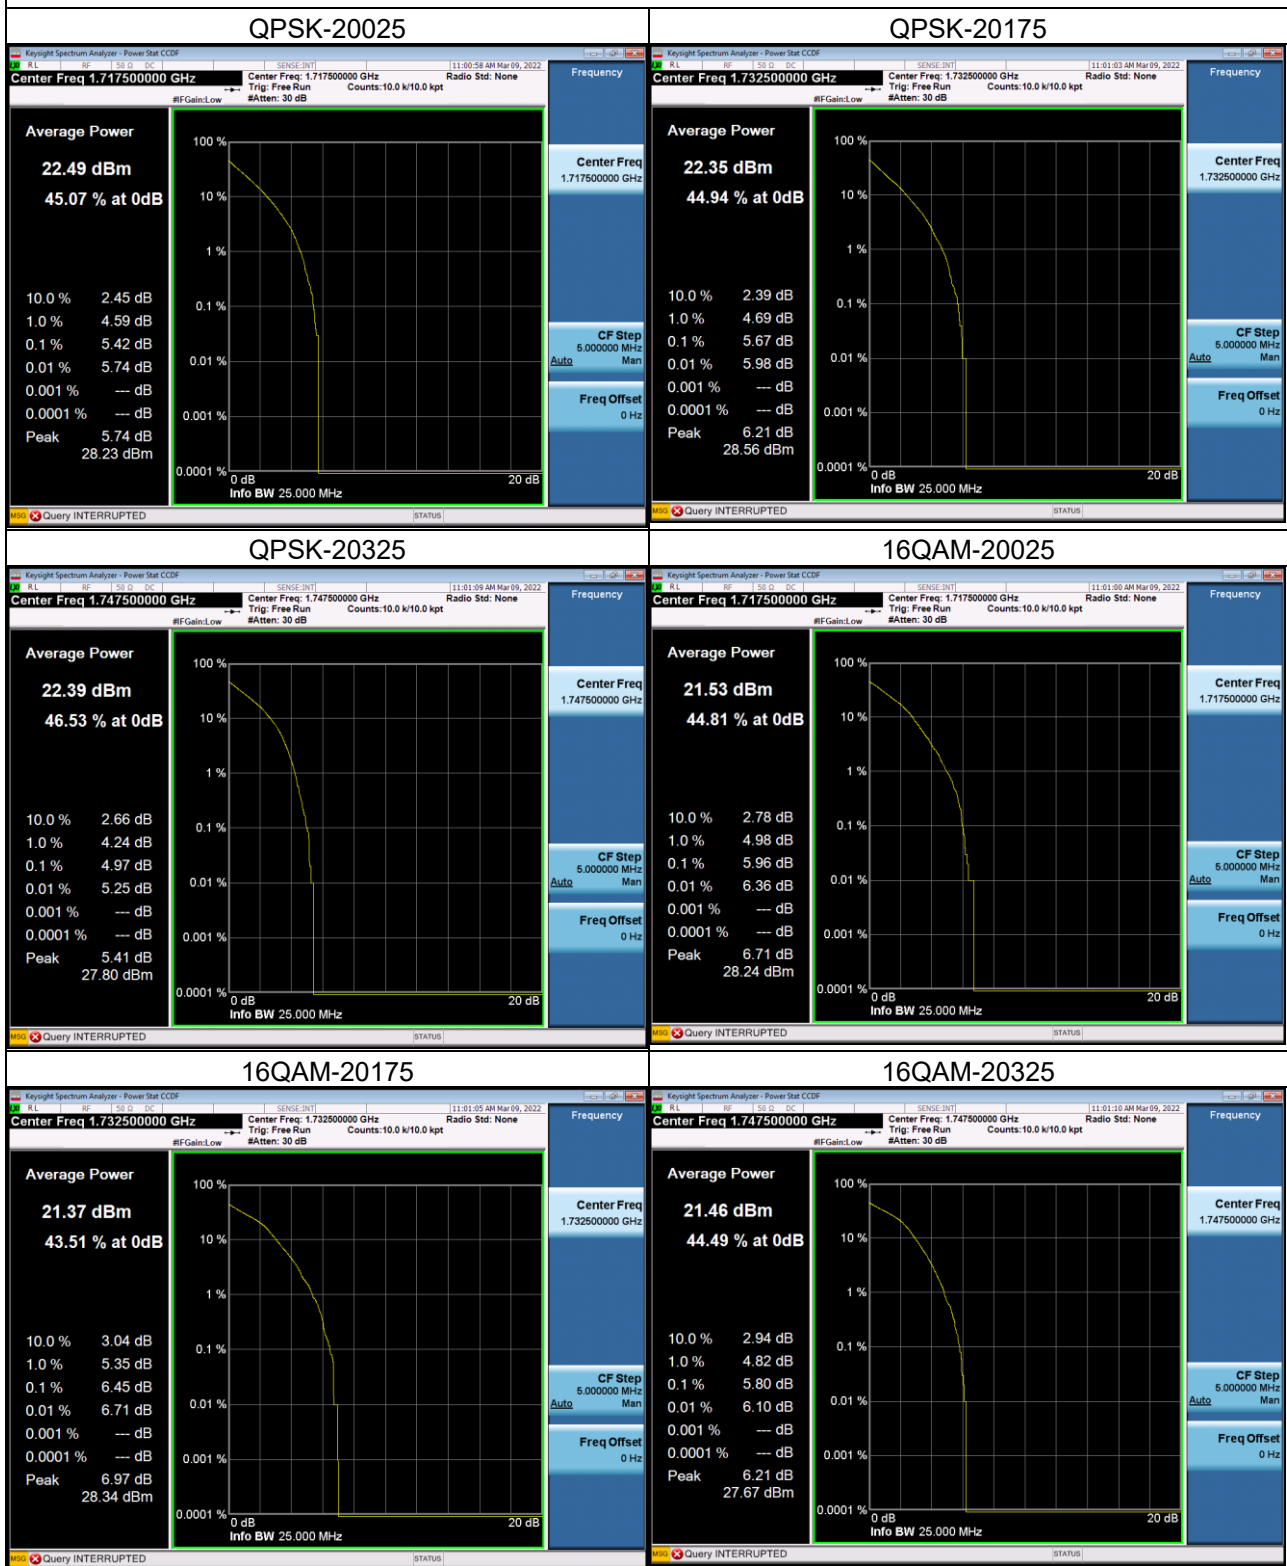

## LTE Band 4\_10M Spectrum Plot

## LTE Band 4\_15M Spectrum Plot

## LTE Band 4\_20M Spectrum Plot