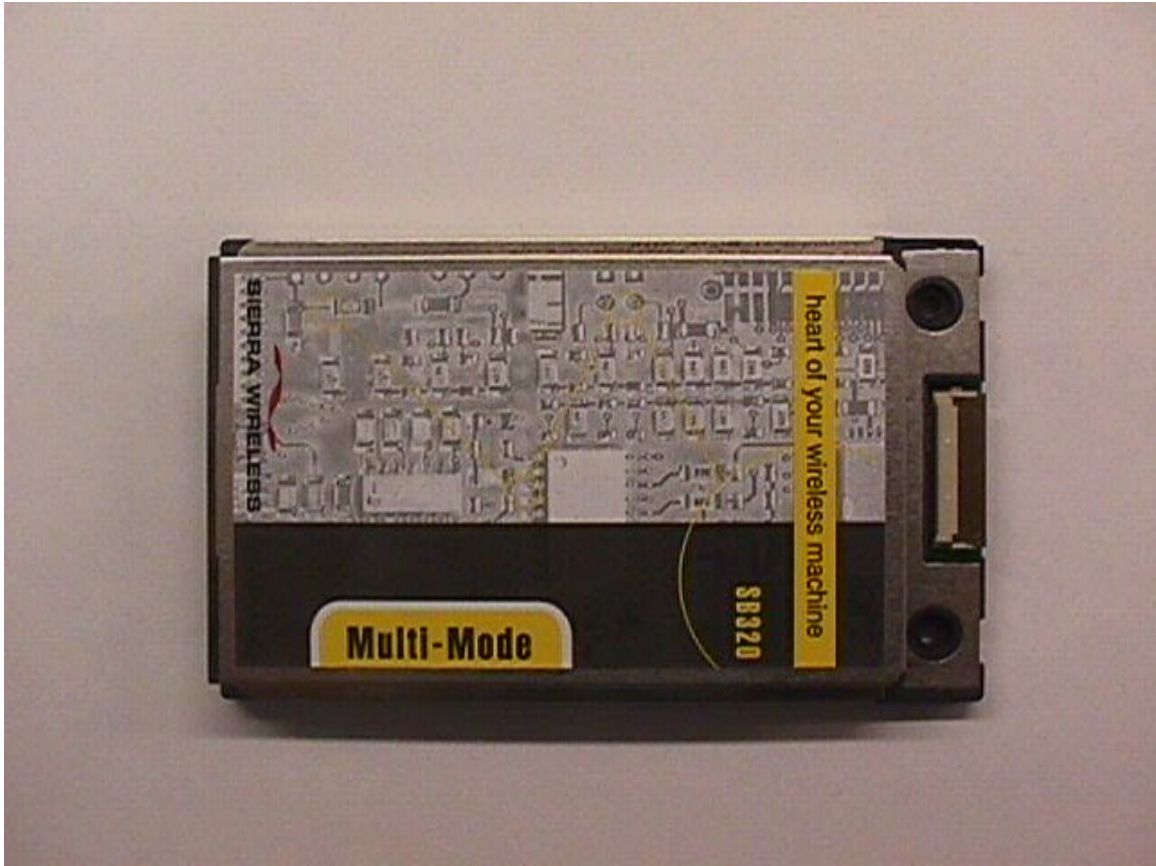

**APPLICATION FOR**  
**Type Acceptance**  
***EXTERNAL PHOTOS***  
**Sierra Wireless Inc.**  
**FCC ID: N7NOEM3**  
  
MODEL: SB320

Prepared by:  
**Sierra Wireless Inc.**

#150 - 13575 Commerce Parkway  
Richmond, B.C.  
V6V 2L1

Dec.7, 1998

Figure 1: Modem External View – Top Side

Figure 2: Modem External View – Bottom Side