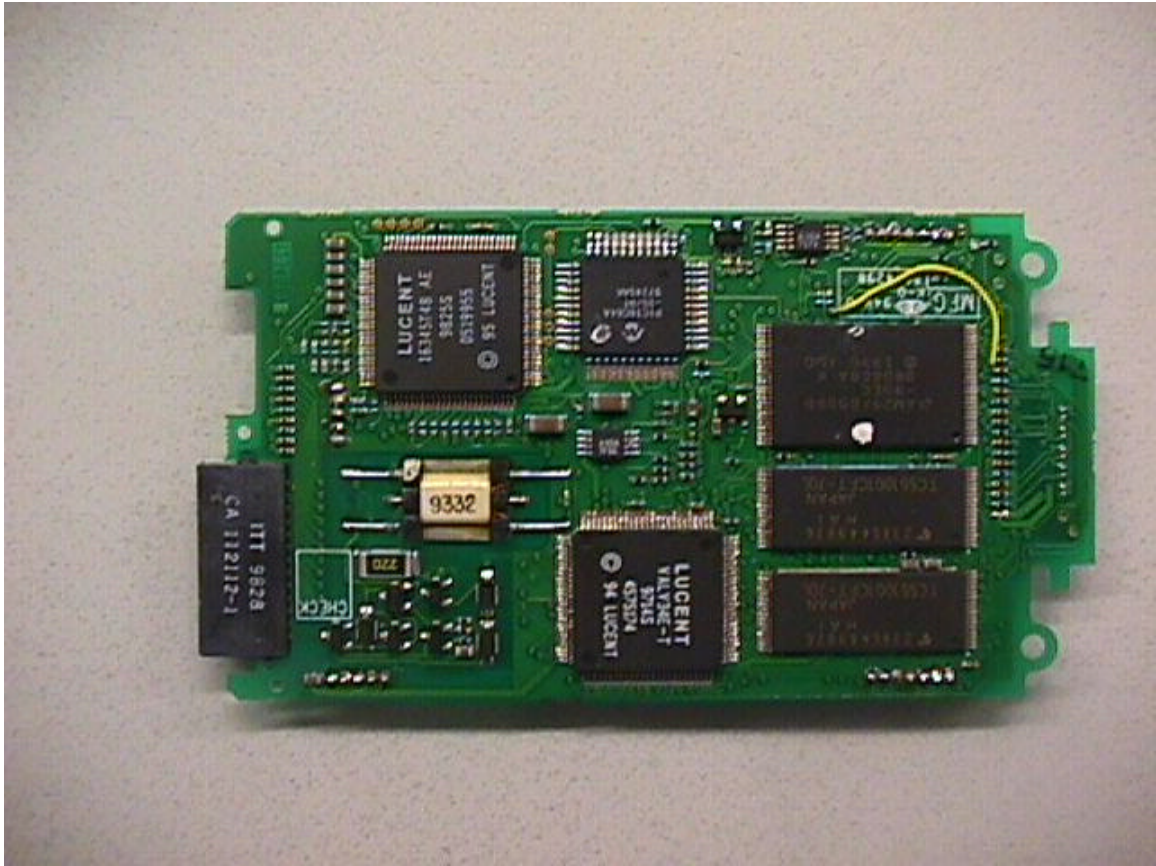

APPLICATION FOR
Type Acceptance
INTERNAL PHOTOS
Sierra Wireless Inc.
FCC ID: N7NOEM3

MODEL: SB320

Prepared by:
Sierra Wireless Inc.

#150 - 13575 Commerce Parkway
Richmond, B.C.
V6V 2L1

Dec.7, 1998

Figure 1: Modem Internal View – Logic Board Top Side

Figure 2: Modem Internal View – Logic Board Bottom Side

Figure 3: Modem Internal View – Radio Board Top Side

Figure 4: Modem Internal View – Radio Board Bottom Side