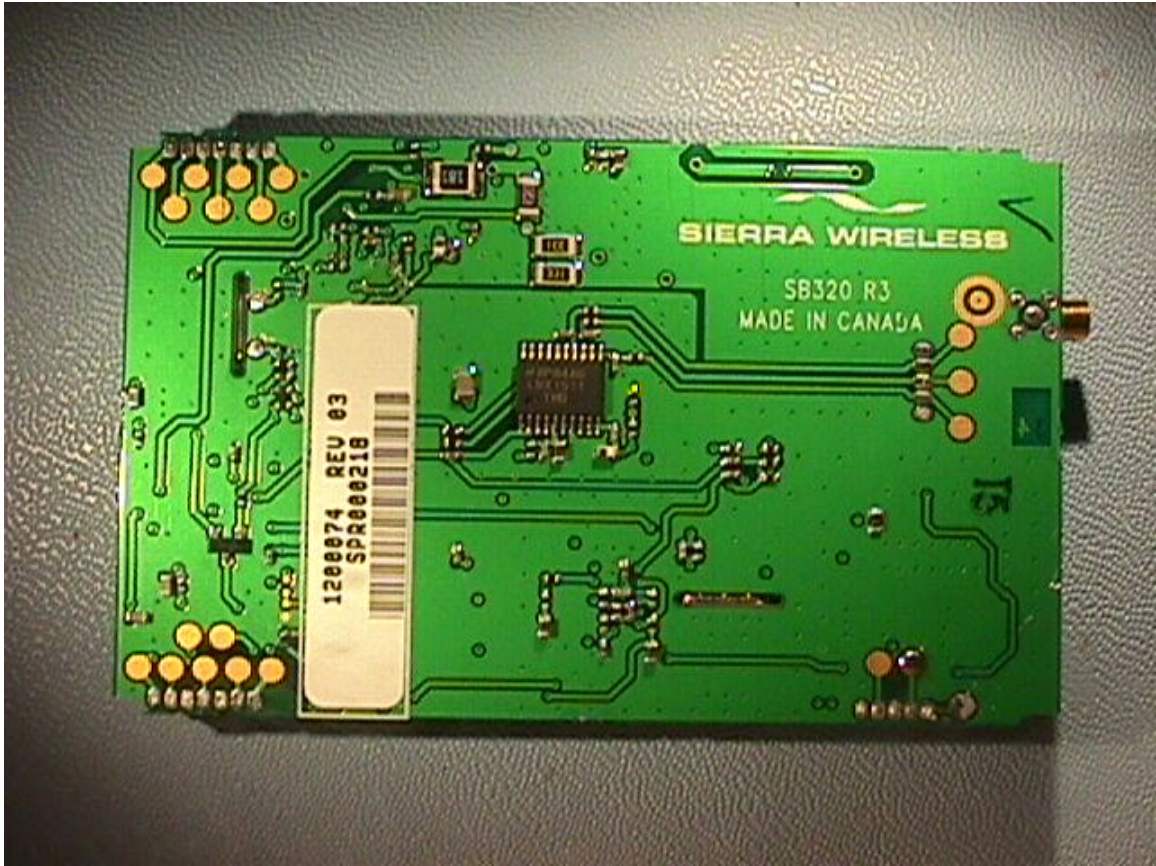

APPLICATION FOR
Type Acceptance
INTERNAL PHOTOS
Sierra Wireless Inc.
FCC ID: N7NOEM3

MODEL: SB320

Prepared by:
Sierra Wireless Inc.

#150 - 13575 Commerce Parkway
Richmond, B.C.
V6V 2L1

Dec.7, 1998

Figure 1: Modem Internal View – Logic Board Top Side

Figure 2: Modem Internal View – Logic Board Bottom Side

Figure 3: Modem Internal View – Radio Board Top Side

Figure 4: Modem Internal View – Radio Board Bottom Side