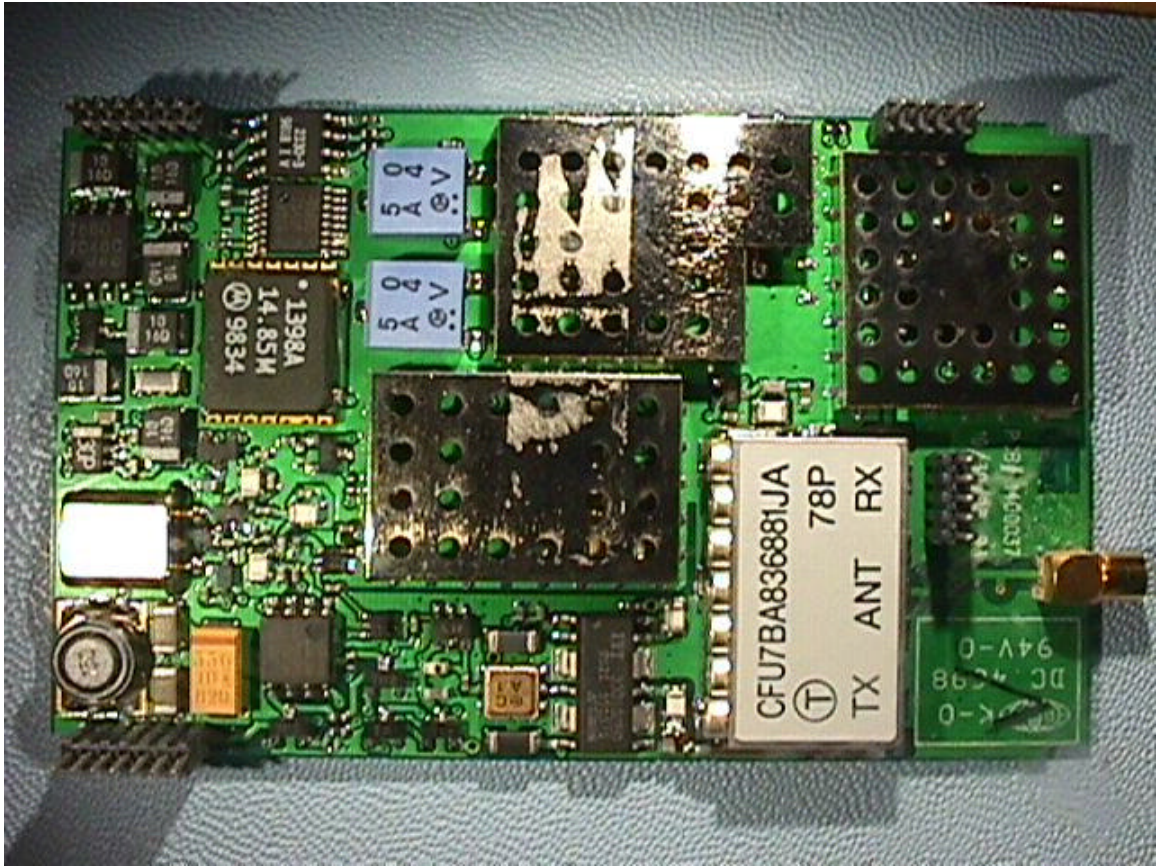

APPLICATION FOR
Type Acceptance
INTERNAL PHOTOS
Sierra Wireless Inc.
FCC ID: N7NOEM3

MODEL: SB320

Prepared by:
Sierra Wireless Inc.

#150 - 13575 Commerce Parkway
Richmond, B.C.
V6V 2L1

Dec.7, 1998

Figure 1: Modem Internal View – Logic Board Top Side

Figure 2: Modem Internal View – Logic Board Bottom Side

Figure 3: Modem Internal View – Radio Board Top Side

Figure 4: Modem Internal View – Radio Board Bottom Side