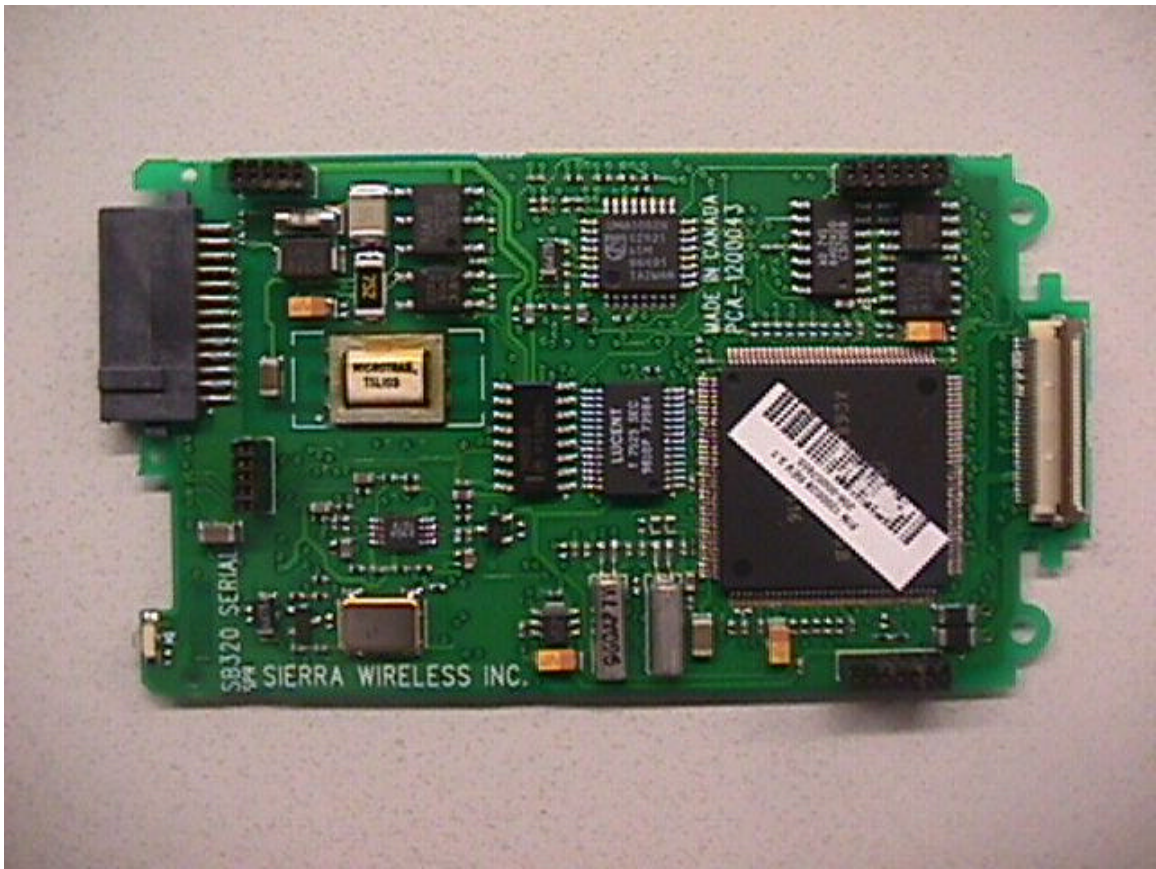

APPLICATION FOR
Type Acceptance
INTERNAL PHOTOS
Sierra Wireless Inc.
FCC ID: N7NOEM3

MODEL: SB320

Prepared by:
Sierra Wireless Inc.

#150 - 13575 Commerce Parkway
Richmond, B.C.
V6V 2L1

Dec.7, 1998

Figure 1: Modem Internal View – Logic Board Top Side

Figure 2: Modem Internal View – Logic Board Bottom Side

Figure 3: Modem Internal View – Radio Board Top Side

Figure 4: Modem Internal View – Radio Board Bottom Side