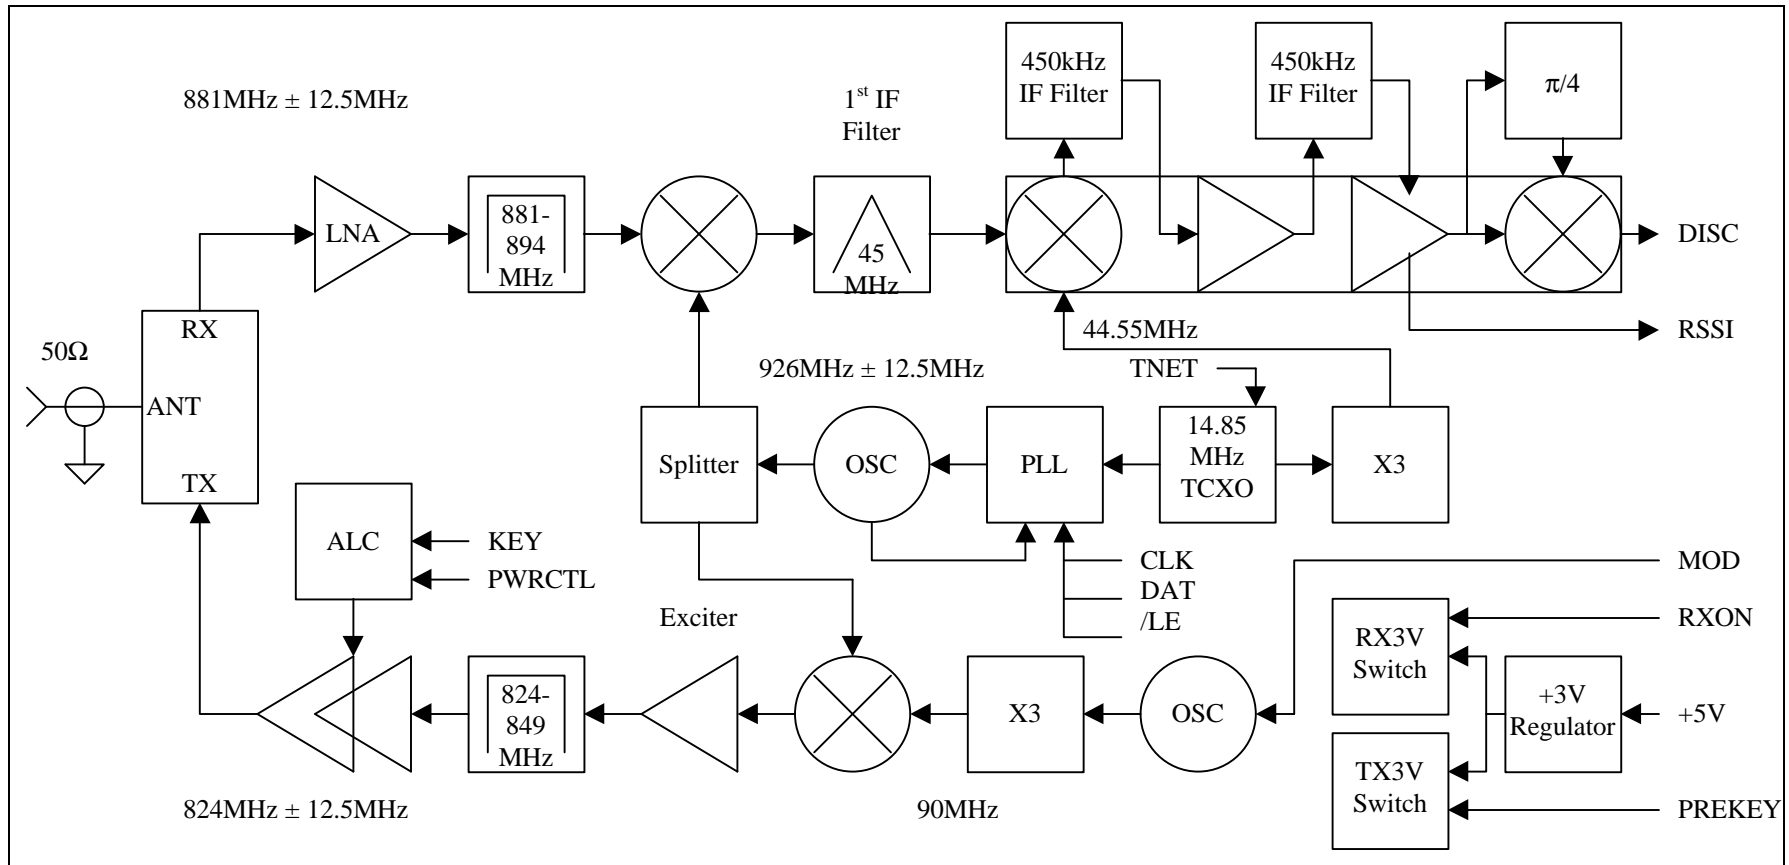

APPLICATION FOR
Type Acceptance
BLOCK DIAGRAM

Sierra Wireless Inc.

FCC ID: N7NOEM2

MODEL: SB300

Prepared by:
Sierra Wireless Inc.

#150 - 13575 Commerce Parkway
Richmond, B.C.
V6V 2L1

Dec.7, 1998

SB300 Radio Block Diagram

Figure 1. TAZ! Transceiver Block Diagram.