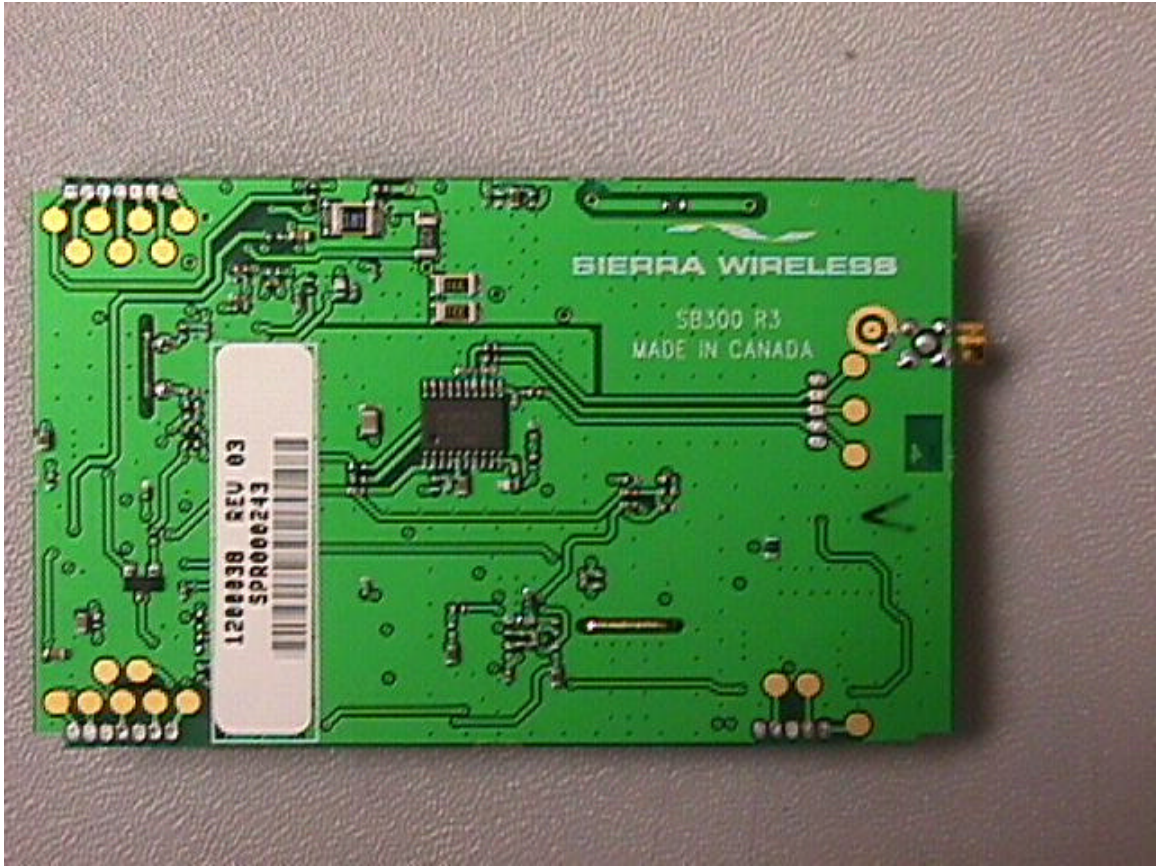

APPLICATION FOR
Type Acceptance
INTERNAL PHOTOS
Sierra Wireless Inc.
FCC ID: N7NOEM2

MODEL: SB300

Prepared by:
Sierra Wireless Inc.

#150 - 13575 Commerce Parkway
Richmond, B.C.
V6V 2L1

Dec.7, 1998

Figure 1: Modem Internal View – Top Side of Logic Board

Figure 2: Modem Internal View – Bottom Side of Logic Board

Figure 3: Modem Internal View – Top Side of Radio Board

Figure 3: Modem Internal View – Bottom Side of Radio Board