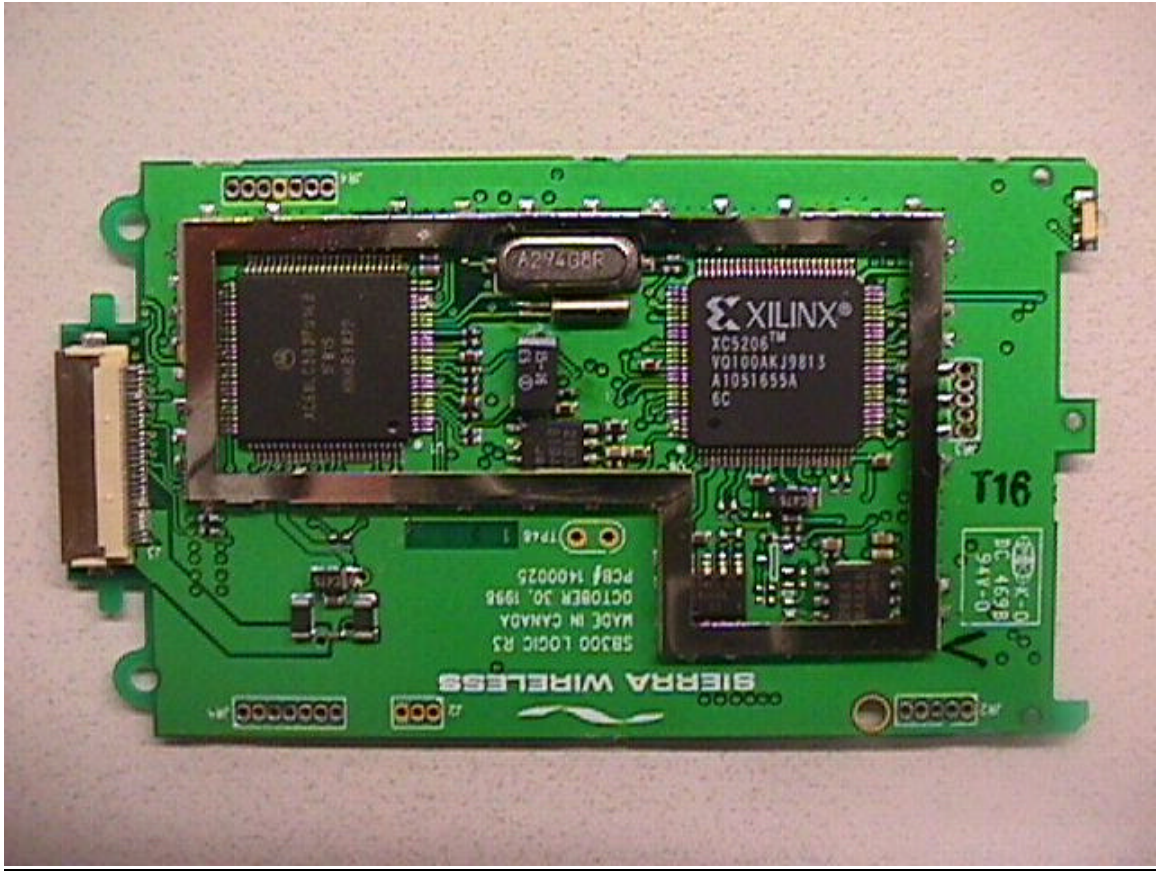

APPLICATION FOR
Type Acceptance
INTERNAL PHOTOS
Sierra Wireless Inc.
FCC ID: N7NOEM2

MODEL: SB300

Prepared by:
Sierra Wireless Inc.

#150 - 13575 Commerce Parkway
Richmond, B.C.
V6V 2L1

Dec.7, 1998

Figure 1: Modem Internal View – Top Side of Logic Board

Figure 2: Modem Internal View – Bottom Side of Logic Board

Figure 3: Modem Internal View – Top Side of Radio Board

Figure 3: Modem Internal View – Bottom Side of Radio Board