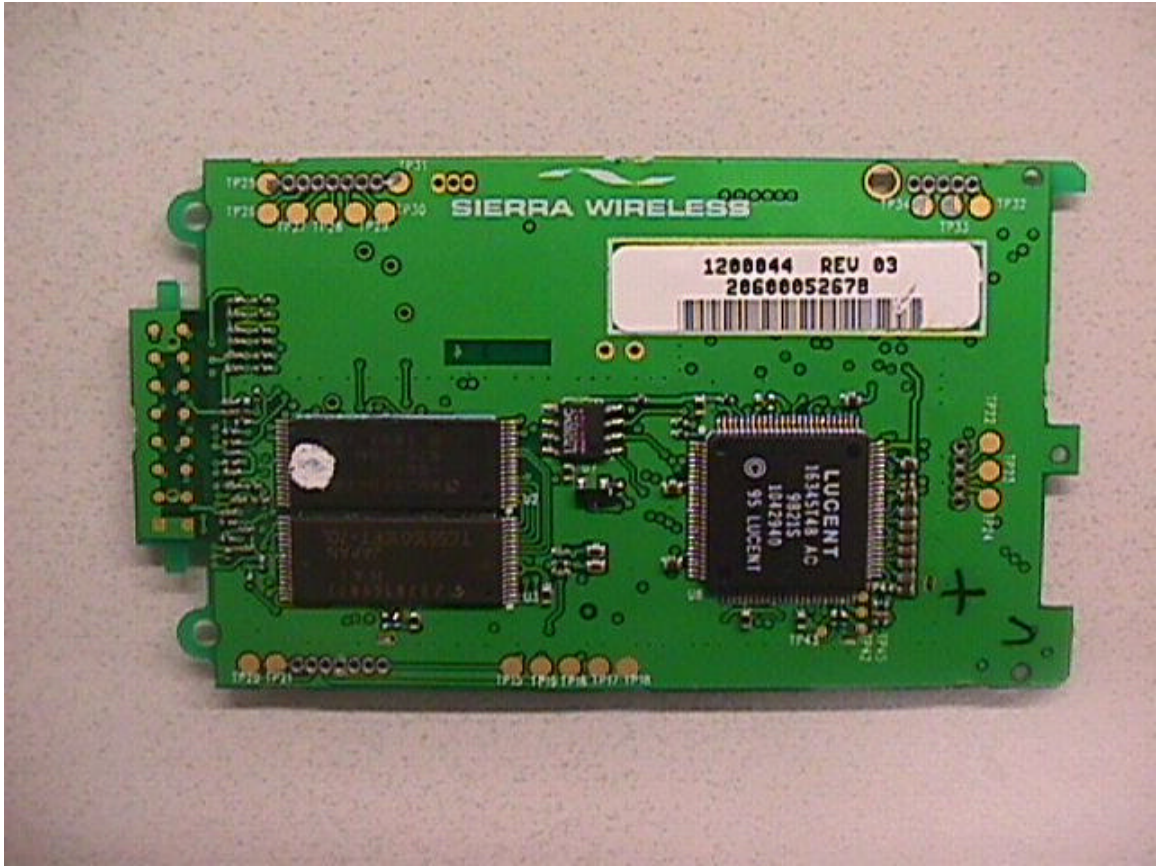

APPLICATION FOR
Type Acceptance
INTERNAL PHOTOS
Sierra Wireless Inc.
FCC ID: N7NOEM2

MODEL: SB300

Prepared by:
Sierra Wireless Inc.

#150 - 13575 Commerce Parkway
Richmond, B.C.
V6V 2L1

Dec.7, 1998

Figure 1: Modem Internal View – Top Side of Logic Board

Figure 2: Modem Internal View – Bottom Side of Logic Board

Figure 3: Modem Internal View – Top Side of Radio Board

Figure 3: Modem Internal View – Bottom Side of Radio Board