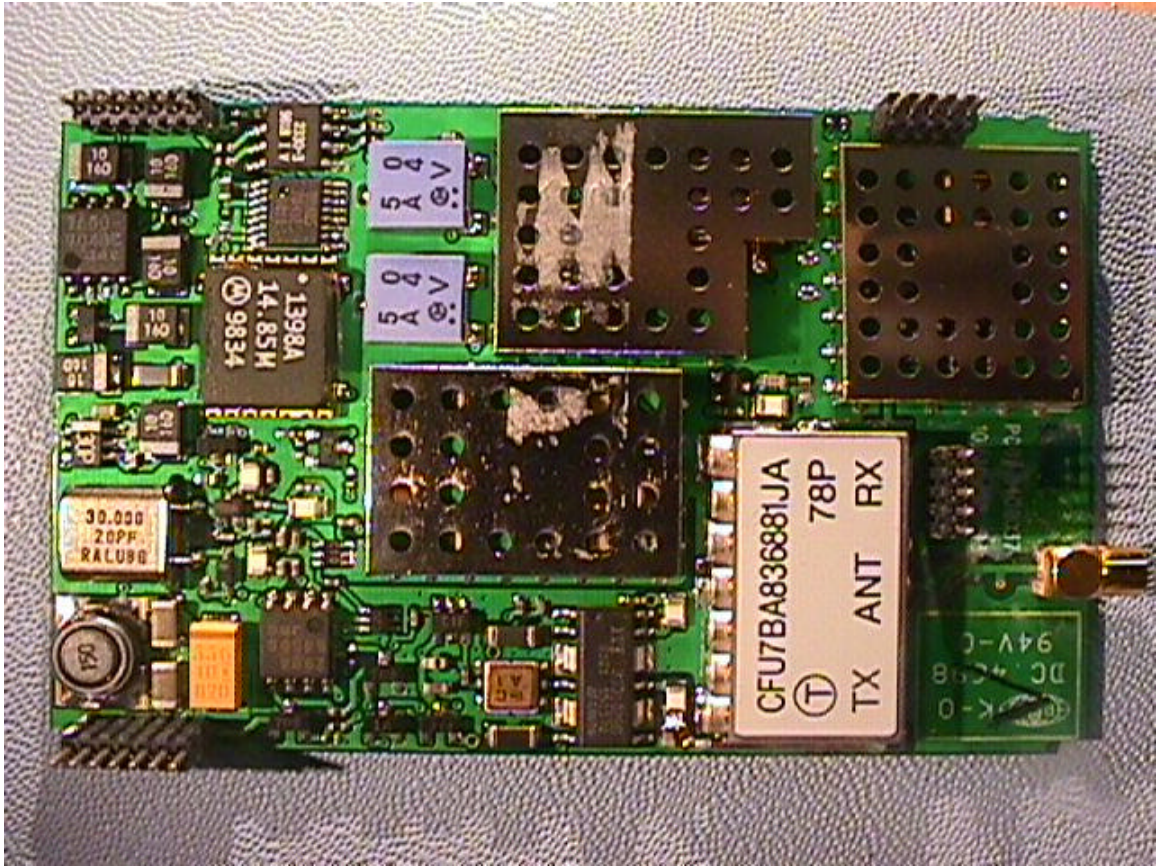

APPLICATION FOR
Type Acceptance
INTERNAL PHOTOS
Sierra Wireless Inc.
FCC ID: N7NOEM2

MODEL: SB300

Prepared by:
Sierra Wireless Inc.

#150 - 13575 Commerce Parkway
Richmond, B.C.
V6V 2L1

Dec.7, 1998

Figure 1: Modem Internal View – Top Side of Logic Board

Figure 2: Modem Internal View – Bottom Side of Logic Board

Figure 3: Modem Internal View – Top Side of Radio Board

Figure 3: Modem Internal View – Bottom Side of Radio Board