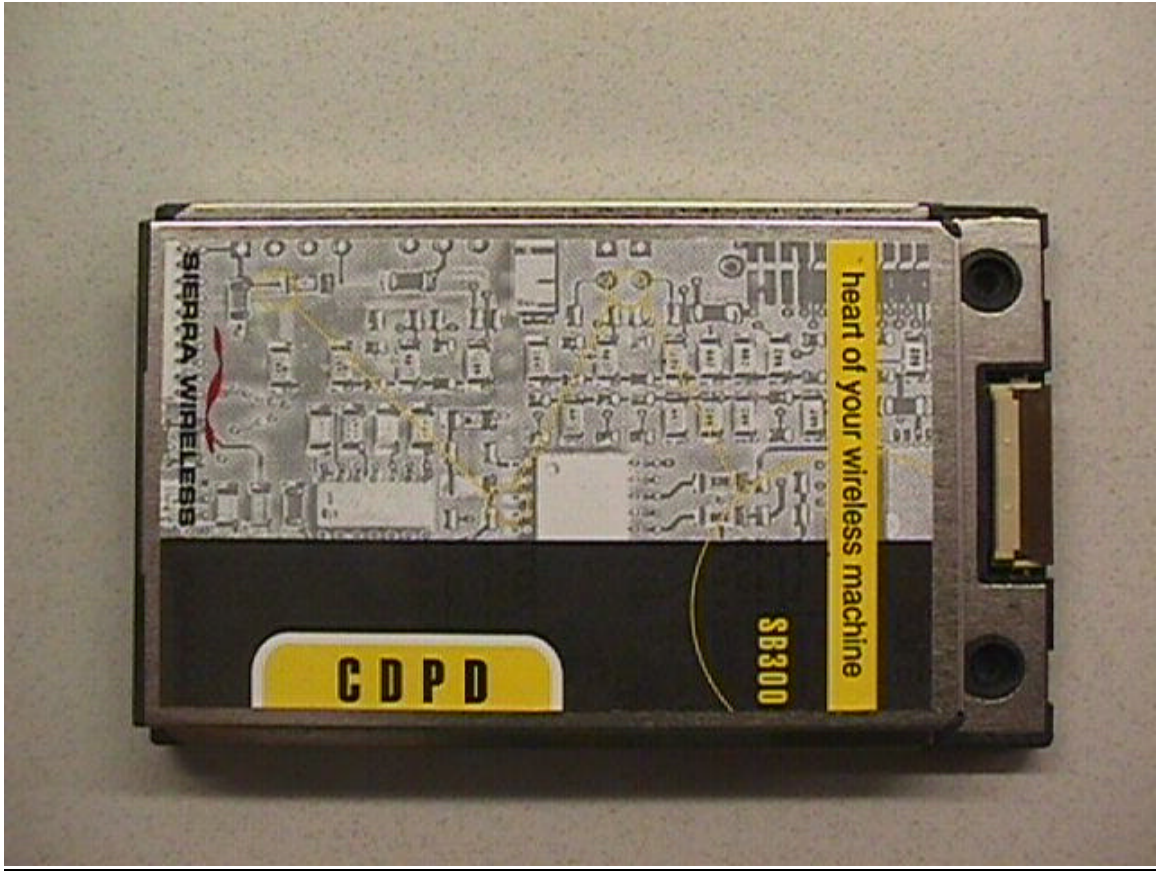

APPLICATION FOR
Type Acceptance
EXTERNAL PHOTOS
Sierra Wireless Inc.
FCC ID: N7NOEM2

MODEL: SB300

Prepared by:
Sierra Wireless Inc.

#150 - 13575 Commerce Parkway
Richmond, B.C.
V6V 2L1

Dec.7, 1998

Figure 1: Modem External View – Top Side

Figure 2: Modem External View – Bottom Side