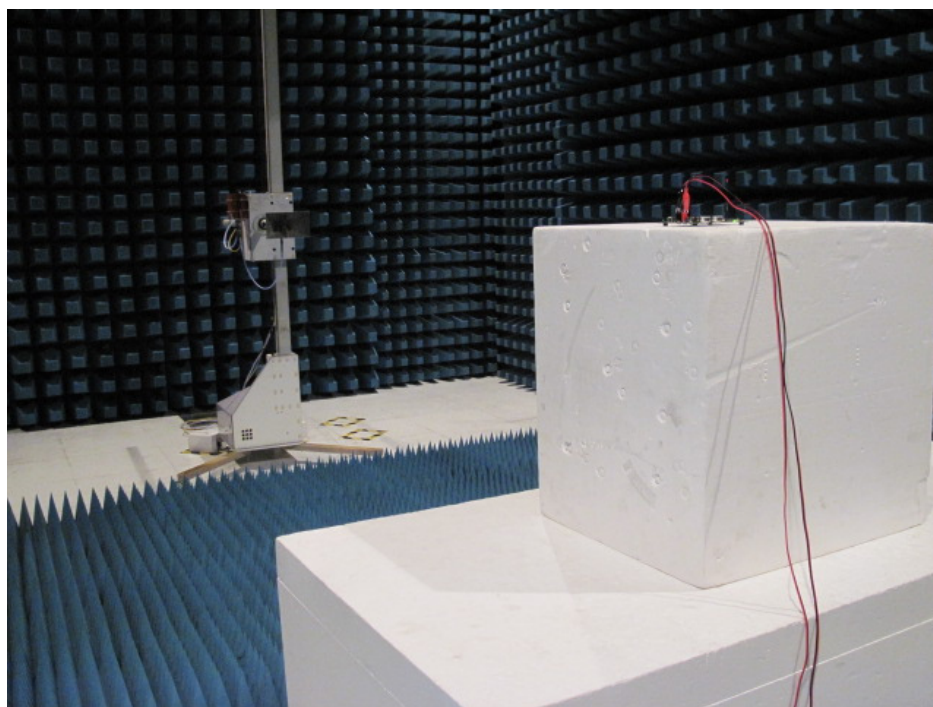

MC8705 Test setup Photo

Description: Radiated Spurious Emission Test Setup for Below 1 GHz

Description: Substitution Antenna Test Setup for Below 1 GHz

Description: Radiated Spurious Emission Test Setup for Above 1 GHz

Description: Substitution Antenna Test Setup for Above 1 GHz