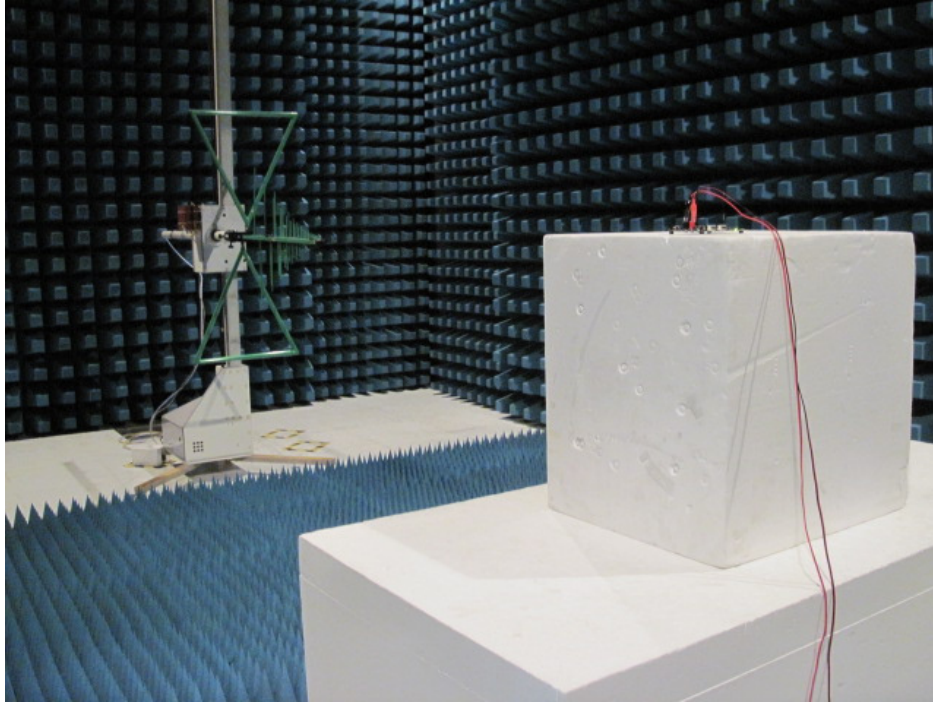

MC8705 Test setup Photo

Description: Radiated Spurious Emission Test Setup for Below 1 GHz

Description: Substitution Antenna Test Setup for Below 1 GHz

Description: Radiated Spurious Emission Test Setup for Above 1 GHz

Description: Substitution Antenna Test Setup for Above 1 GHz