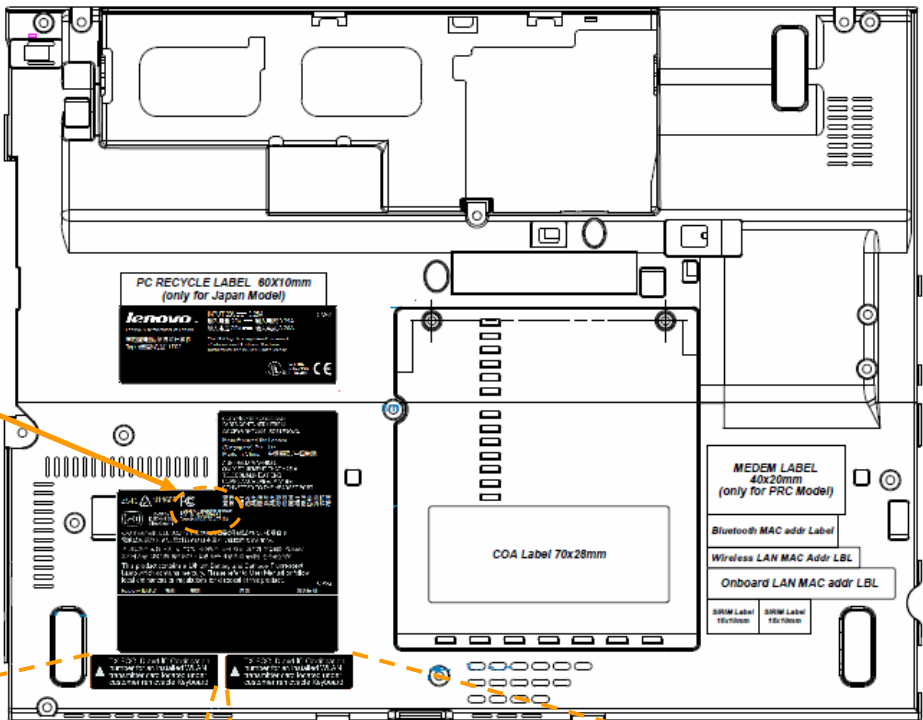

Host PC Labeling Lenovo, ThinkPad X60/X60s Series

The certification label is stuck on the top side of the applying transmitter device, and **IC Certification Number** and **FCC ID** are visible when the keyboard assembly are removed.

PCI-express type WLAN card **PCI-express type WWAN card**

FCC ID of co-located Bluetooth transmitter module

FCC
 Contains Transmitter Module:
 FCC ID: MCLJ07H081
 Canada IC: 2878D-J07H081

▲ TX FCC ID or IC Certification number for an installed WWAN transmitter card located under customer removable Keyboard

▲ TX FCC ID and IC Certification number for an installed WLAN transmitter card located under customer removable Keyboard

User installable WWAN's label

User installable WLAN's label