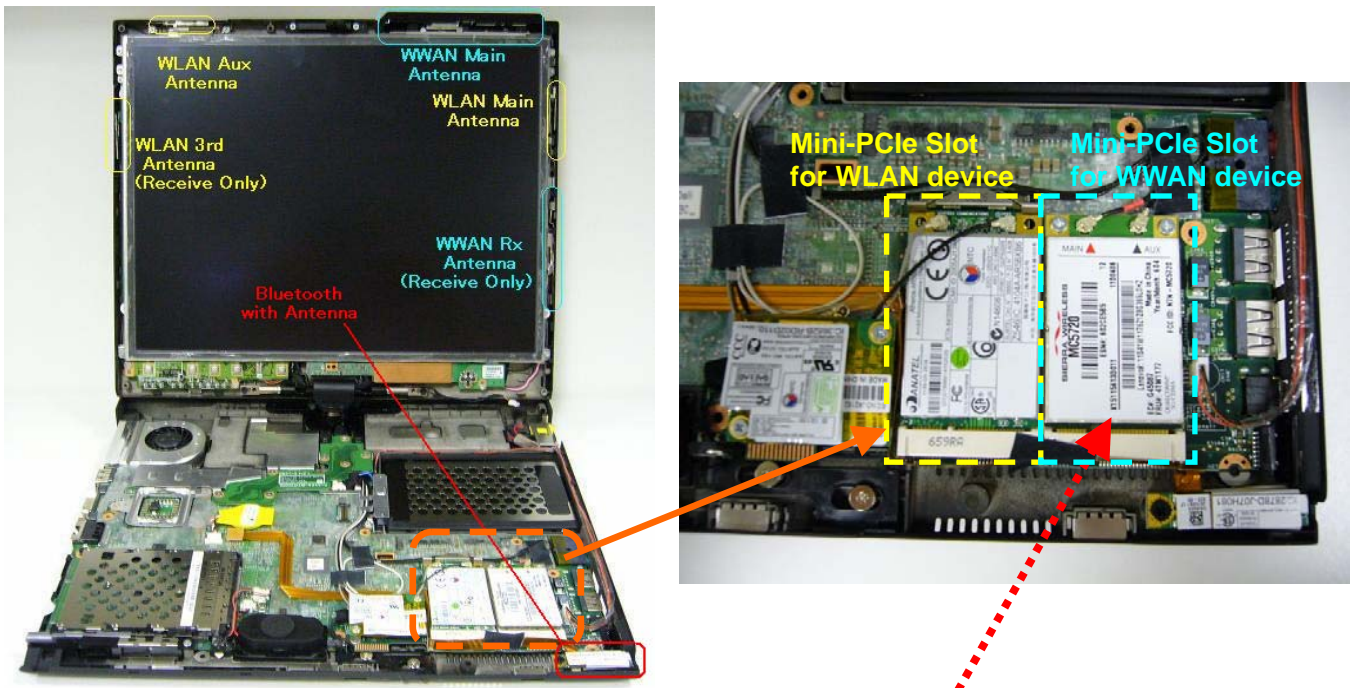

Host PC Information, Lenovo ThinkPad X60T Series

The certification label is stuck on the top side of the applying transmitter device, and the FCC ID is visible when the palm rest assembly is removed.

▲ TX FCC ID for an installed WWAN transmitter card located under customer removable palm rest.

▲ TX FCC ID for an installed transmitter card located under customer removable palm rest.

User installable WWAN's label for FCC ID: **N7NMC8765**

User installable WLAN's label for FCC ID: **PD9LEN3945ABG**
 or **PPD-AR5BXB6**
 or **PPD-AR5BXB72-L**