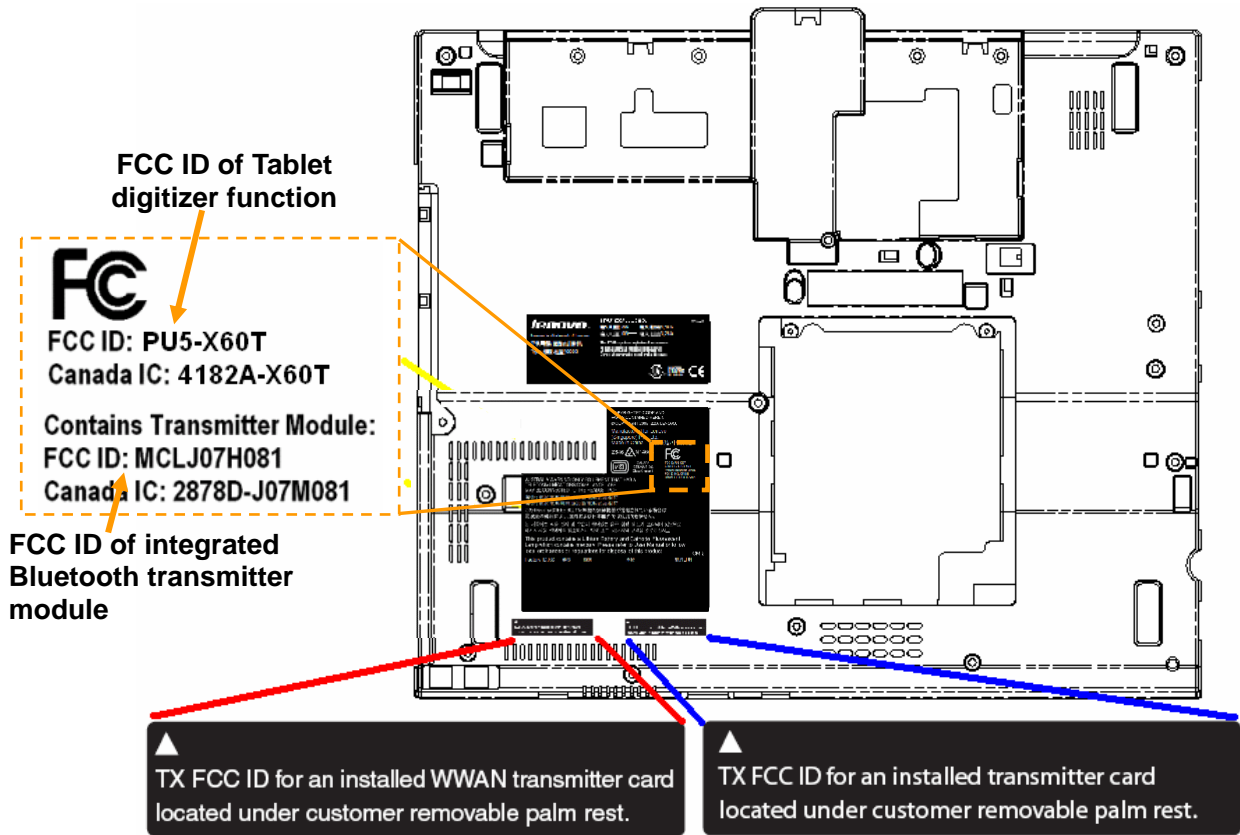

Host PC Information, Lenovo ThinkPad X60T Series

The certification label is stuck on the top side of the applying transmitter device, and the FCC ID is visible when the palm rest assembly is removed.

▲ TX FCC ID for an installed WWAN transmitter card located under customer removable palm rest.

▲ TX FCC ID for an installed transmitter card located under customer removable palm rest.

User installable WWAN's label for FCC ID: **N7NMC8765**

User installable WLAN's label for FCC ID: **PD9LEN3945ABG**
 or **PPD-AR5BXB6**
 or **PPD-AR5BXB72-L**