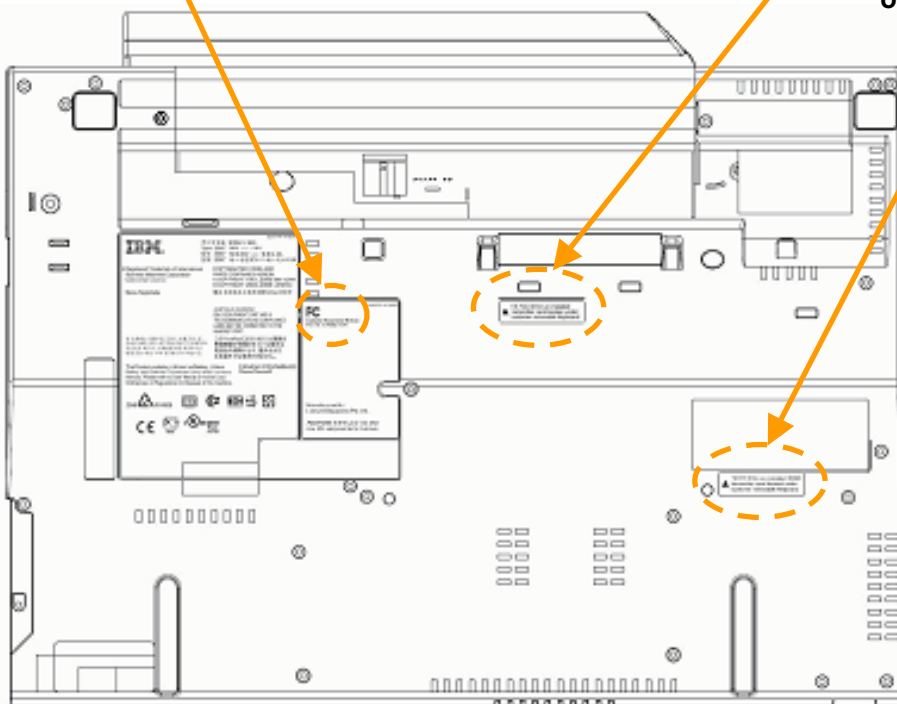

Host PC Information

Lenovo, ThinkPad T60 Series(15.4" Wide panel)

The certification label is stuck on the
 topside of the applying transmitter device,
 and
 the FCC ID is visible when the keyboard
 assembly is removed.

FCC ID of co-located Bluetooth
 transmitter module

Contains Transmitter Module:
 FCC ID: MCLJ07H081

▲ TX FCC ID for an installed
 transmitter card located under
 customer removable Keyboard

User installable WLAN's label
 for FCC ID: PD9LEN3945ABG
 or PPD-AR5BXB6
 or PPD-AR5BXB72-L