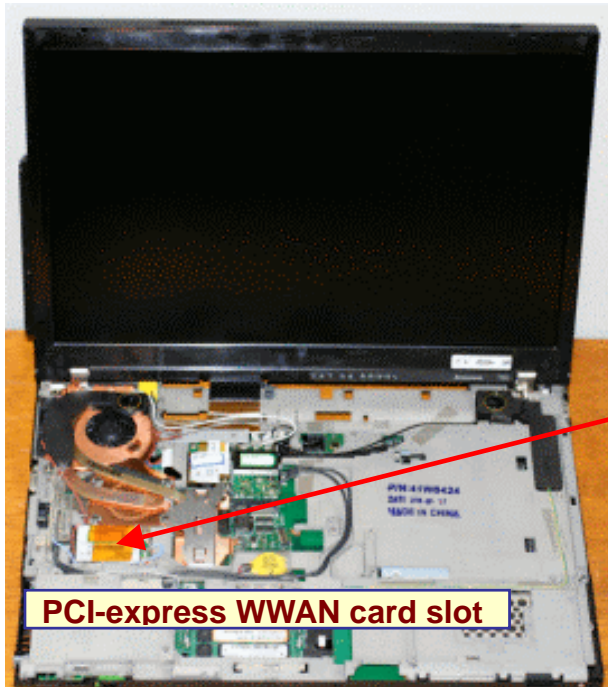

Host PC Information

Lenovo, ThinkPad T60 Series(15.4" Wide panel)

The certification label is stuck on the
 topside of the applying transmitter device,
 and
 the FCC ID is visible when the keyboard
 assembly is removed.

FCC ID of co-located Bluetooth
 transmitter module

Contains Transmitter Module:
 FCC ID: MCLJ07H081

▲ TX FCC ID for an installed
 transmitter card located under
 customer removable Keyboard

User installable WLAN's label
 for FCC ID: PD9LEN3945ABG
 or PPD-AR5BXB6
 or PPD-AR5BXB72-L