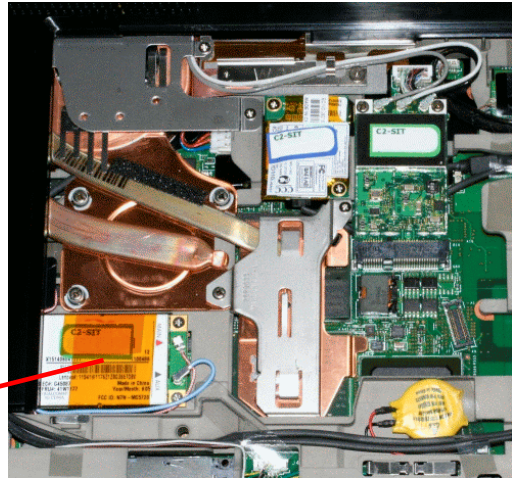

Host PC Information

Lenovo, ThinkPad T60 Series(15.4" Wide panel)

The certification label is stuck on the
 topside of the applying transmitter device,
 and
 the FCC ID is visible when the keyboard
 assembly is removed.

FCC ID of co-located Bluetooth
 transmitter module

Contains Transmitter Module:
 FCC ID: MCLJ07H081

▲ TX FCC ID for an installed
 transmitter card located under
 customer removable Keyboard

User installable WLAN's label
 for FCC ID: PD9LEN3945ABG
 or PPD-AR5BXB6
 or PPD-AR5BXB72-L